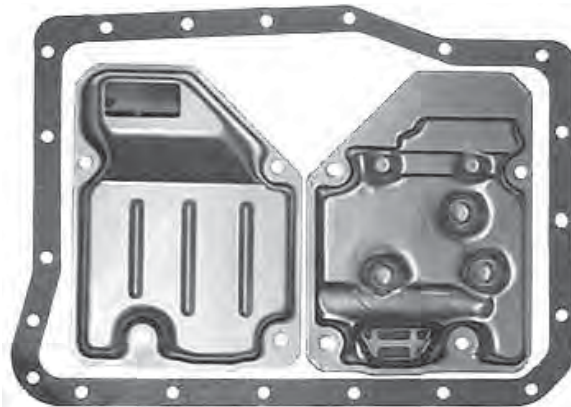

A440F
Pan Gasket A440.GAS01
Filter A440.FIL02
Filter 52mm Thick 10 Bolt

A442F (4WD)

Pan Gasket A440.GAS01
Filter A440.FILO3
24mm Pickup 4 Bolt