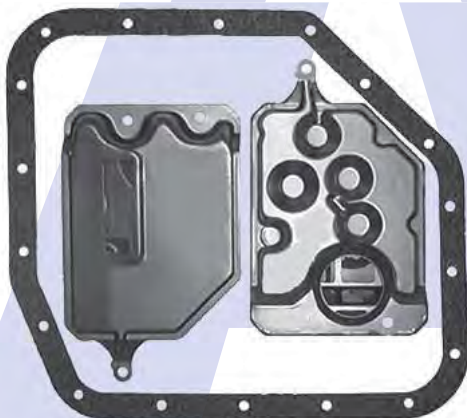

Toyota Filters

AUTOMATIC CHOICE

THE AUTOMATIC TRANSMISSION PARTS WAREHOUSE

03-55, 03-56, 03-75 (A40)
Pan Gasket BW55.GAS01
Filter BW55.FIL01

03-50, 03-51, 03-71, 03-72 (A40D)
Pan Gasket BW55.GAS01
Filter A43.FIL04

03-70L, 03-71L, 03-72L (A40DL/DF)
Pan Gasket BW55.GAS01
Filter A43.FIL02

03-70LS, 03-71LE, 03-72LE (A40DE)
Pan Gasket BW55.GAS01
Filter A43.FIL03

4T40E
Pan Gasket 4T40E.GAS01
Filter 4T40E.FIL01

A130L, A131L, A132L
Pan Gasket A130.GAS01
Filter Use A140.FIL01

Toyota Filters

A140E/L, A141E, A142E
Pan Gasket A130.GAS01
Filter A140.FIL01

A20 2 SPEED
Pan Gasket Kit Only
Filter A20.FIL01

A240L-A244E
Pan Gasket A240.GAS01
Filter A240.FIL01

A241E 4WD
Pan Gasket A240.GAS01
Filter TBA

A245E, A246E, A247E
Pan Gasket A245.GAS01
Filter A245.FIL01
1993-2002

A245E, A246E, A247E
Pan Gasket A245.GAS02
Filter A245.FIL02
2003-On

AUTOMATIC CHOICE

THE AUTOMATIC TRANSMISSION PARTS WAREHOUSE

Toyota Filters