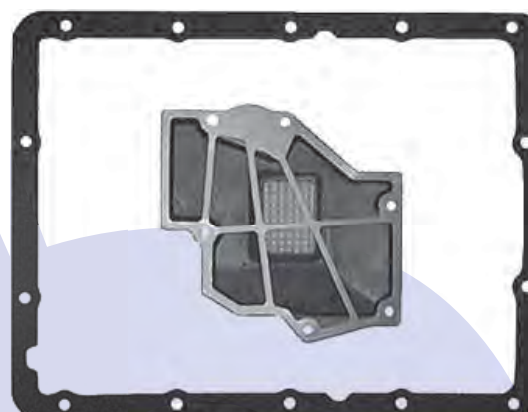

03-70LS, 03-71LE, 03-72LE (A40DE)
Pan Gasket BW55.GAS01
Filter A43.FIL03