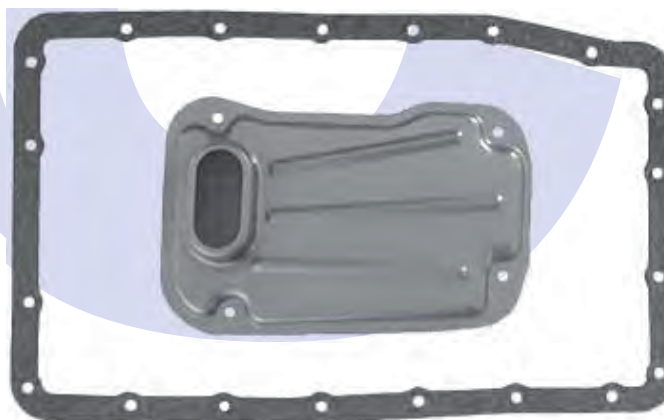

A750E 5 SPEED

Pan Gasket A750.GAS01
Filter A750.FIL01
2003-ON

AUTOMATIC CHOICE

THE AUTOMATIC TRANSMISSION PARTS WAREHOUSE