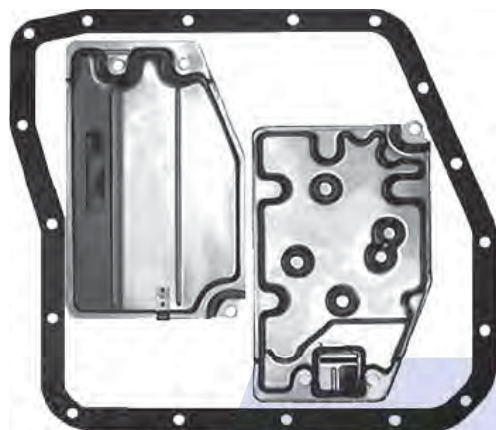

A442F 2WD

Pan Gasket A440.GAS01
Filter TBA
9mm Pick Up 4 Bolt

450-43LE (LAND CRUISER)

Pan Gasket A440.GAS01
Filter A440.FILO4
46mm Pick Up 4 Bolt & Two Valve Body Feed Holes

A540E, A540H

Pan Gasket A540.GAS01
Filter A540.FILO1
Two Wire Clips on Filter

AUTOMATIC CHOICE

THE AUTOMATIC TRANSMISSION PARTS WAREHOUSE

Toyota Filters

A541E

Pan Gasket A540.GAS02
Filter A540.FIL02
One Wire Clip on Filter

A55 2WD

Pan Gasket A55.GAS01
Filter A55.FIL01
Special Order Only