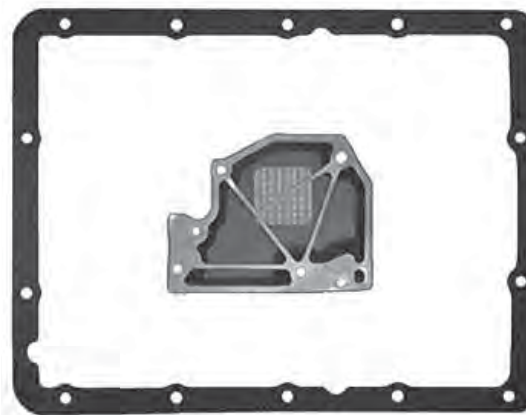

Toyota Filters

AUTOMATIC CHOICE

THE AUTOMATIC TRANSMISSION PARTS WAREHOUSE

A42D, A43D, A44D
Pan Gasket BW55.GAS01
Filter A43.FIL01

A42DL, A43DL, A44DL, A45DL
Pan Gasket BW55.GAS01
Filter A43.FIL02

AISIN WARNER
A43DE, A44DE, A46DE
Pan Gasket BW55.GAS01
Filter A43.FIL03