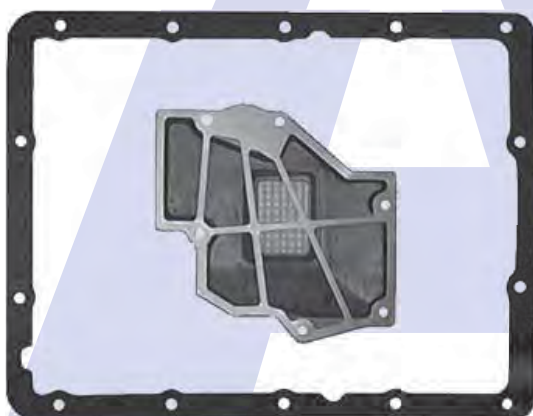

Toyota Filters

AUTOMATIC CHOICE

THE AUTOMATIC TRANSMISSION PARTS WAREHOUSE

A42D, A43D, A44D
Pan Gasket BW55.GAS01
Filter A43.FIL01

A42DL, A43DL, A44DL, A45DL
Pan Gasket BW55.GAS01
Filter A43.FIL02

AISIN WARNER
A43DE, A44DE, A46DE
Pan Gasket BW55.GAS01
Filter A43.FIL03