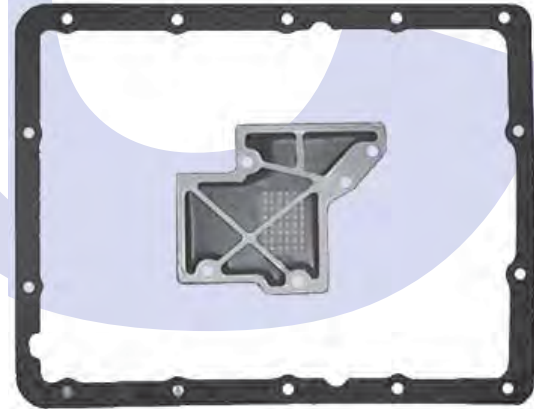

Filter has 25mm Pick Up & 2 Valve Body Feed Holes

A350E

Pan Gasket A340.GAS01
Filter A350.FIL01

1996-1998

A40

Pan Gasket BW55.GAS01
Filter BW55.FIL01

A40D

Pan Gasket BW55.GAS01
Filter A43.FIL04