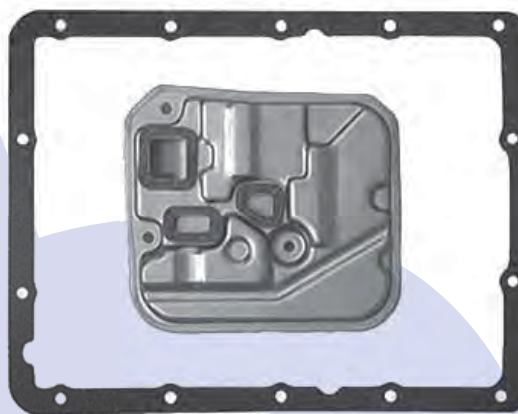

Toyota Filters

AUTOMATIC CHOICE

THE AUTOMATIC TRANSMISSION PARTS WAREHOUSE

A42D, A43D, A44D
Pan Gasket BW55.GAS01
Filter A43.FIL01

A42DL, A43DL, A44DL, A45DL
Pan Gasket BW55.GAS01
Filter A43.FIL02

AISIN WARNER
A43DE, A44DE, A46DE
Pan Gasket BW55.GAS01
Filter A43.FIL03