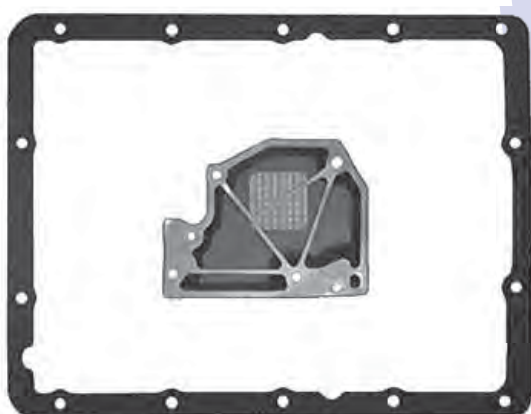

Toyota Filters

AUTOMATIC CHOICE

THE AUTOMATIC TRANSMISSION PARTS WAREHOUSE