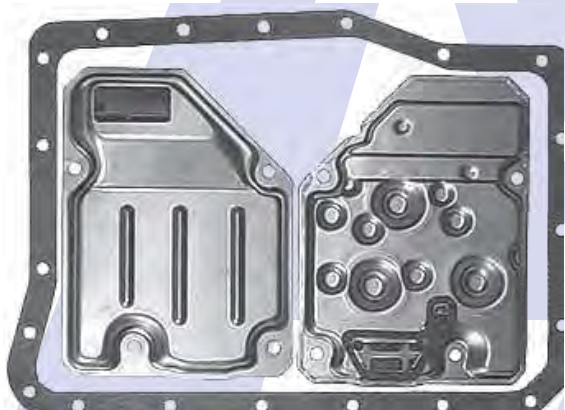

A442F 4WD

Pan Gasket A440.GAS01
Filter A440.FILO4
46mm Pick Up 4 Bolt & Two Valve body Feed Holes