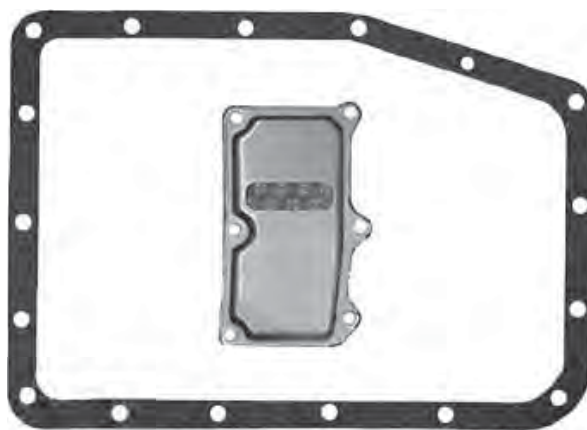

AUTOMATIC CHOICE

THE AUTOMATIC TRANSMISSION PARTS WAREHOUSE

Toyota Filters

A541E

Pan Gasket A540.GAS02
Filter A540.FIL02
One Wire Clip on Filter

A55 2WD

Pan Gasket A55.GAS01
Filter A55.FIL01
Special Order Only