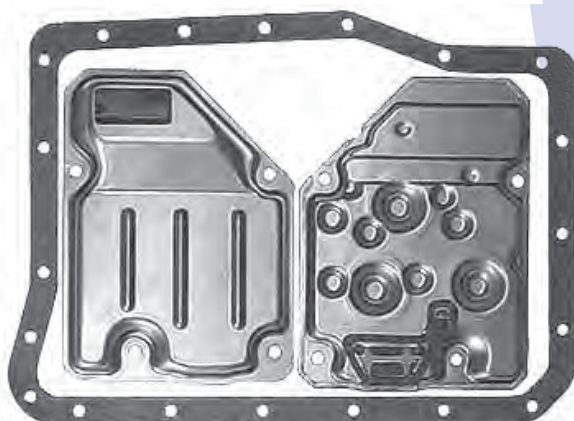

450-43LE (LAND CRUISER)

Pan Gasket A440.GAS01
Filter A440.FILO4
46mm Pick Up 4 Bolt & Two Valve Body Feed Holes