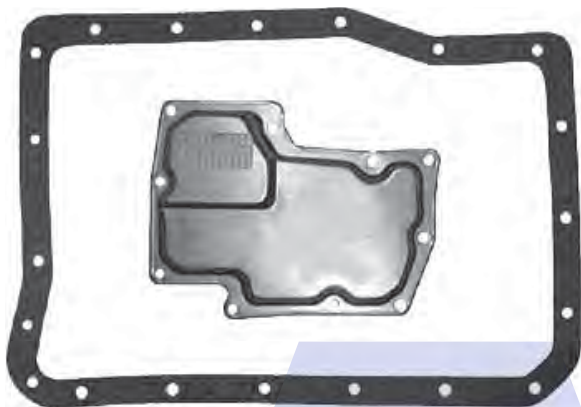

AISIN WARNER
A47DE
Pan Gasket BW55.GAS01
Filter A43.FIL05
(10mm Pick Up)

A43DF, A45DF
Pan Gasket BW55.GAS01
Filter A43.FIL02

A440F
Pan Gasket A440.GAS01
Filter A440.FIL02
Filter 52mm Thick 10 Bolt

Toyota Filters