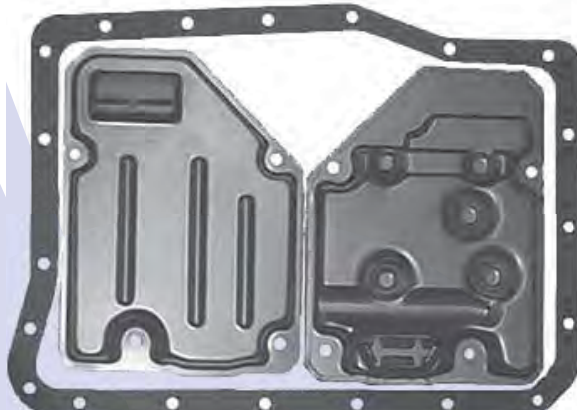

A440F

Pan Gasket A440.GAS01
Filter A440.FILO1
Filter 15mm Thick 10 Bolt

A442F (4WD)

Pan Gasket A440.GAS01
Filter A440.FILO3
24mm Pickup 4 Bolt

A442F 4WD

Pan Gasket A440.GAS01
Filter A440.FILO4
46mm Pick Up 4 Bolt & Two Valve body Feed Holes