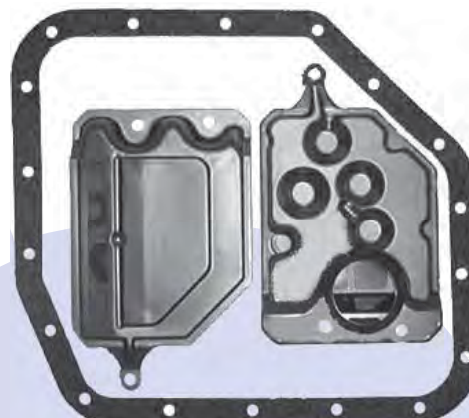

Toyota Filters

AUTOMATIC CHOICE

THE AUTOMATIC TRANSMISSION PARTS WAREHOUSE

03-55, 03-56, 03-75 (A40)
Pan Gasket BW55.GAS01
Filter BW55.FIL01

03-50, 03-51, 03-71, 03-72 (A40D)
Pan Gasket BW55.GAS01
Filter A43.FIL04

Toyota Filters

A140E/L, A141E, A142E
Pan Gasket A130.GAS01
Filter A140.FIL01

A20 2 SPEED
Pan Gasket Kit Only
Filter A20.FIL01

A240L-A244E
Pan Gasket A240.GAS01
Filter A240.FIL01

A241E 4WD
Pan Gasket A240.GAS01
Filter TBA

A245E, A246E, A247E
Pan Gasket A245.GAS01
Filter A245.FIL01
1993-2002

A245E, A246E, A247E
Pan Gasket A245.GAS02
Filter A245.FIL02
2003-On

AUTOMATIC CHOICE

THE AUTOMATIC TRANSMISSION PARTS WAREHOUSE

Toyota Filters