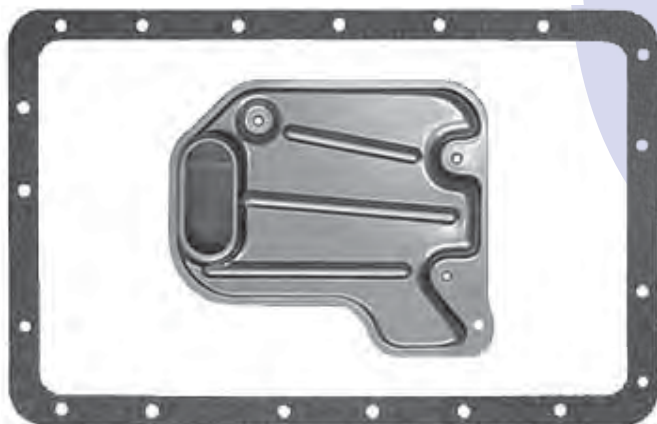

A650E

Pan Gasket A340.GAS01
Filter A650.FIL02
2000-ON