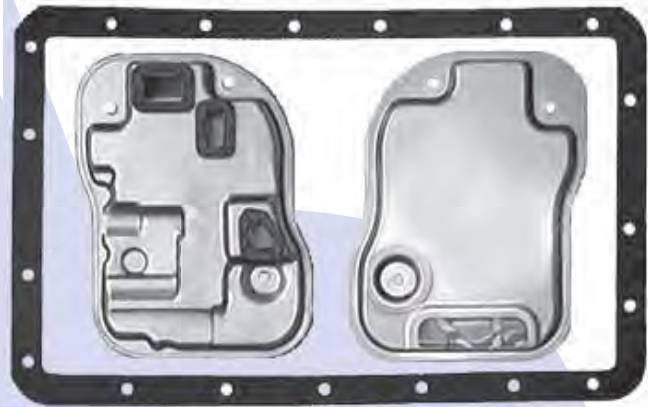

A350E

Pan Gasket A340.GAS01
Filter A350.FIL01

1996-1998