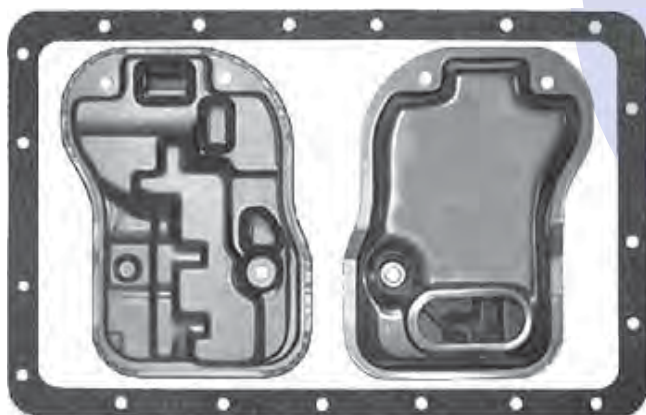

A30
Pan Gasket Kit Only
Front Filter NLA
Rear Filter NLA

A340E
Pan Gasket A340.GAS01
Filter A340.FILO1

A340F
Pan Gasket A340.GAS01
Filter A340.FILO4
Filter has 9mm Pick Up

A341E
Pan Gasket A340.GAS01
Filter A341E.FILO3
1990-2000

A341E
Pan Gasket A340.GAS01
Filter A341E.FILO2
1994-ON

A341H
Pan Gasket A340.GAS01
Filter A340.FILO3

AUTOMATIC CHOICE

THE AUTOMATIC TRANSMISSION PARTS WAREHOUSE

Toyota Filters

AUTOMATIC CHOICE

THE AUTOMATIC TRANSMISSION PARTS WAREHOUSE