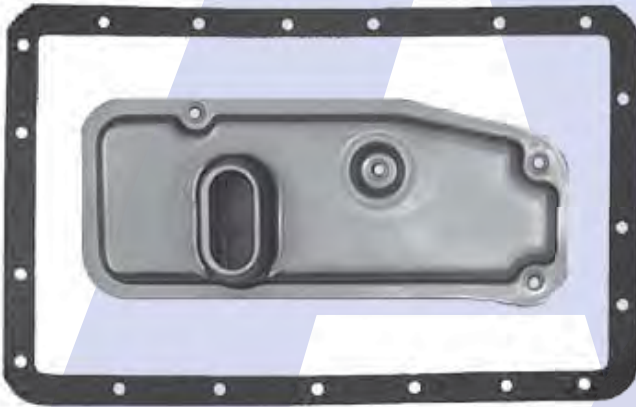

A340E, A343F

Pan Gasket A340.GAS01
Filter A343.FIL02

Filter has 25mm Pick Up & 3 Valve body Feed Holes

A343E, A343F

Pan Gasket A340.GAS01
Filter A343.FIL01

Filter has 19mm Pick Up

A343F

Pan Gasket A340.GAS01
Filter A343.FIL03