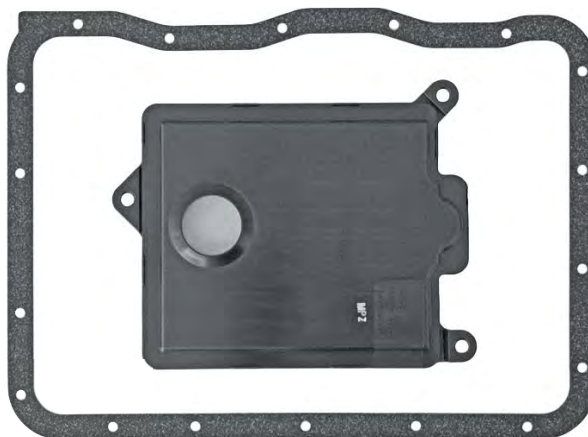

AUTOMATIC CHOICE

THE AUTOMATIC TRANSMISSION PARTS WAREHOUSE

Toyota Filters

AUTOMATIC CHOICE

THE AUTOMATIC TRANSMISSION PARTS WAREHOUSE

A761E 6 SPEED
Pan Gasket A750.GAS01
Filter A761E.FIL01
(5.00mm Pick Up) 2003-ON