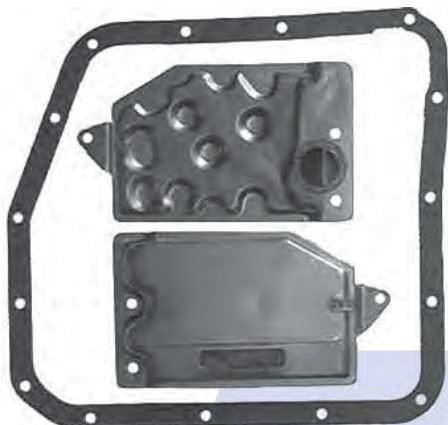

Toyota Filters

AUTOMATIC CHOICE

THE AUTOMATIC TRANSMISSION PARTS WAREHOUSE

03-55, 03-56, 03-75 (A40)
Pan Gasket BW55.GAS01
Filter BW55.FIL01

03-50, 03-51, 03-71, 03-72 (A40D)
Pan Gasket BW55.GAS01
Filter A43.FIL04

03-70L, 03-71L, 03-72L (A40DL/DF)
Pan Gasket BW55.GAS01
Filter A43.FIL02

03-70LS, 03-71LE, 03-72LE (A40DE)
Pan Gasket BW55.GAS01
Filter A43.FIL03

4T40E
Pan Gasket 4T40E.GAS01
Filter 4T40E.FIL01

A130L, A131L, A132L
Pan Gasket A130.GAS01
Filter Use A140.FIL01

Toyota Filters

A140E/L, A141E, A142E
Pan Gasket A130.GAS01
Filter A140.FIL01

A20 2 SPEED
Pan Gasket Kit Only
Filter A20.FIL01

A240L-A244E
Pan Gasket A240.GAS01
Filter A240.FIL01

A241E 4WD
Pan Gasket A240.GAS01
Filter TBA

A245E, A246E, A247E
Pan Gasket A245.GAS01
Filter A245.FIL01
1993-2002

A245E, A246E, A247E
Pan Gasket A245.GAS02
Filter A245.FIL02
2003-On

AUTOMATIC CHOICE

THE AUTOMATIC TRANSMISSION PARTS WAREHOUSE

Toyota Filters