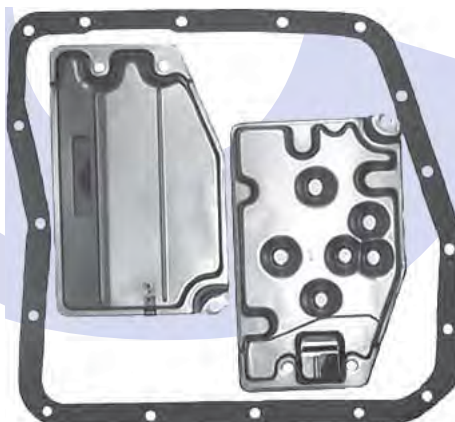

A440F

Pan Gasket A440.GAS01
Filter A440.FILO1
Filter 15mm Thick 10 Bolt

A442F (4WD)

Pan Gasket A440.GAS01
Filter A440.FILO3
24mm Pickup 4 Bolt

A442F 4WD

Pan Gasket A440.GAS01
Filter A440.FILO4
46mm Pick Up 4 Bolt & Two Valve body Feed Holes

A442F 2WD

Pan Gasket A440.GAS01
Filter TBA
9mm Pick Up 4 Bolt

450-43LE (LAND CRUISER)

Pan Gasket A440.GAS01
Filter A440.FILO4
46mm Pick Up 4 Bolt & Two Valve Body Feed Holes

A540E, A540H

Pan Gasket A540.GAS01
Filter A540.FILO1
Two Wire Clips on Filter