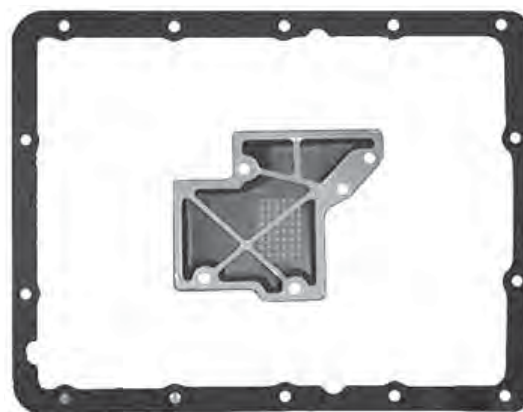

Toyota Filters

AUTOMATIC CHOICE

THE AUTOMATIC TRANSMISSION PARTS WAREHOUSE

03-55, 03-56, 03-75 (A40)
Pan Gasket BW55.GAS01
Filter BW55.FIL01

03-50, 03-51, 03-71, 03-72 (A40D)
Pan Gasket BW55.GAS01
Filter A43.FIL04

Toyota Filters

A140E/L, A141E, A142E
Pan Gasket A130.GAS01
Filter A140.FIL01

A20 2 SPEED
Pan Gasket Kit Only
Filter A20.FIL01

A240L-A244E
Pan Gasket A240.GAS01
Filter A240.FIL01

A241E 4WD
Pan Gasket A240.GAS01
Filter TBA