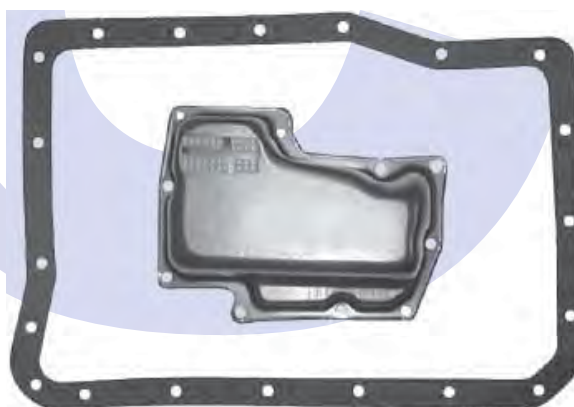

AISIN WARNER
A47DE
Pan Gasket BW55.GAS01
Filter A43.FIL05
(10mm Pick Up)