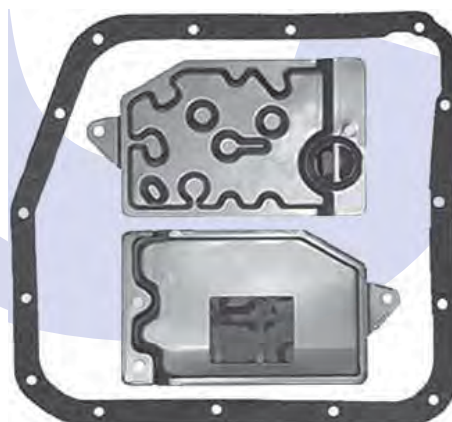

Toyota Filters

AUTOMATIC CHOICE

THE AUTOMATIC TRANSMISSION PARTS WAREHOUSE