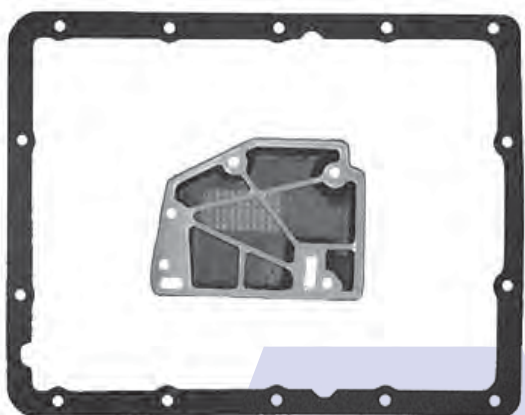

Toyota Filters

AUTOMATIC CHOICE

THE AUTOMATIC TRANSMISSION PARTS WAREHOUSE

A42D, A43D, A44D
Pan Gasket BW55.GAS01
Filter A43.FIL01