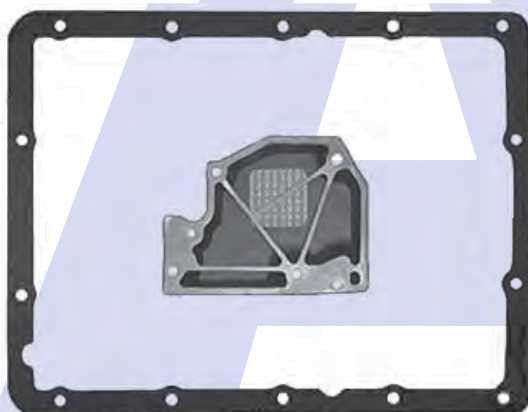

Toyota Filters

AUTOMATIC CHOICE

THE AUTOMATIC TRANSMISSION PARTS WAREHOUSE

03-55, 03-56, 03-75 (A40)
Pan Gasket BW55.GAS01
Filter BW55.FIL01

03-50, 03-51, 03-71, 03-72 (A40D)
Pan Gasket BW55.GAS01
Filter A43.FIL04

Toyota Filters

A140E/L, A141E, A142E
Pan Gasket A130.GAS01
Filter A140.FIL01

A20 2 SPEED
Pan Gasket Kit Only
Filter A20.FIL01

A240L-A244E
Pan Gasket A240.GAS01
Filter A240.FIL01

A241E 4WD
Pan Gasket A240.GAS01
Filter TBA