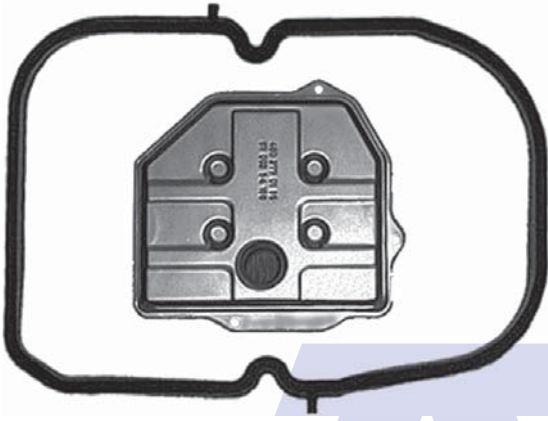

Ssang Yong Musso Filters

722.3

Pan Gasket MERC126.GAS01
Filter MERC126.FIL03
25mm Pick Up

722.6

Pan Gasket M140.GAS01
Filter M140.FIL01

BTR M74LE

Pan Gasket BTR74.GAS01
Filter BTR74.FIL01
Neck 22.4mm High

AUTOMATIC CHOICE