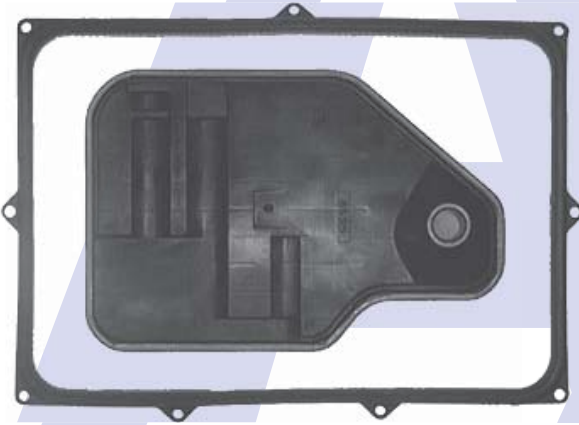

Ssang Yong Musso Filters

722.3

Pan Gasket MERC126.GAS01
Filter MERC126.FIL03
25mm Pick Up

722.6

Pan Gasket M140.GAS01
Filter M140.FIL01

BTR M74LE

Pan Gasket BTR74.GAS01
Filter BTR74.FIL01
Neck 22.4mm High

AUTOMATIC CHOICE