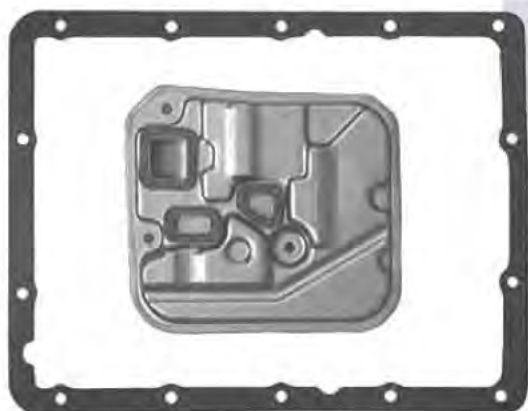

## A340E, A343F

Pan Gasket A340.GAS01  
Filter A343.FIL02

Filter has 25mm Pick Up & 3 Valve body Feed Holes

## A350E

Pan Gasket A340.GAS01  
Filter A350.FIL01  
1996-1998