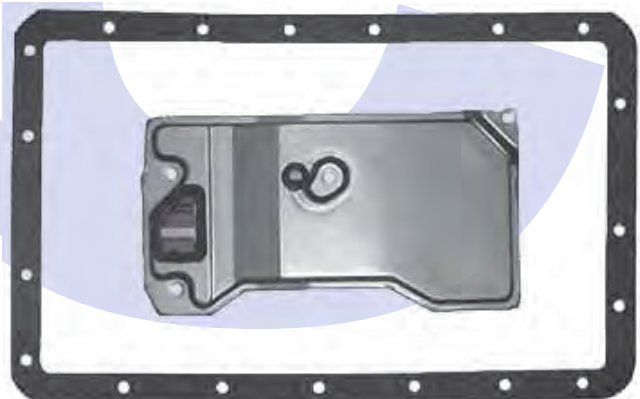

AISIN WARNER
A340
XENIA
Pan Gasket A340.GAS01
Filter A340.FIL02

AUTOMATIC CHOICE

THE AUTOMATIC TRANSMISSION PARTS WAREHOUSE