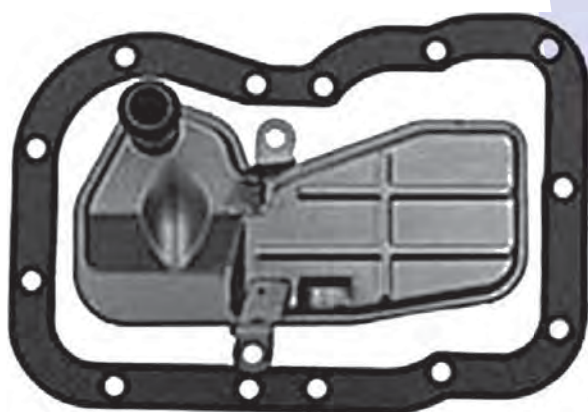

**REOF05A
SUBARU 1000CC**
Pan Gasket ECVT.GAS01
Filter ECVT.FIL04