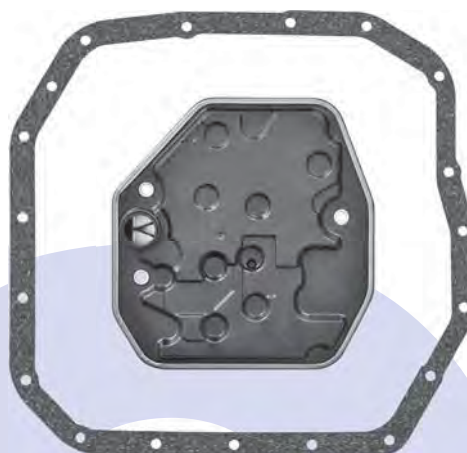

**K112 TOYOTA
(ALPHARD, BLADE, ESTIMA, MARK X,
PREVIA, RAV 4, TARAGO)**

Pan Gasket K112.GAS01
Filter K112.FIL01