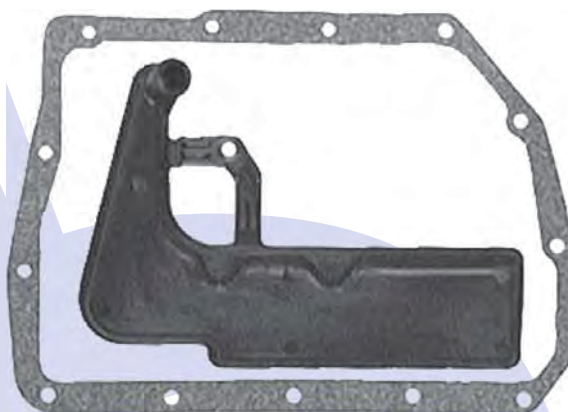

**VT1-13R
VOLVO**
Pan Gasket CVT.GAS01
Filter CVT.FIL02