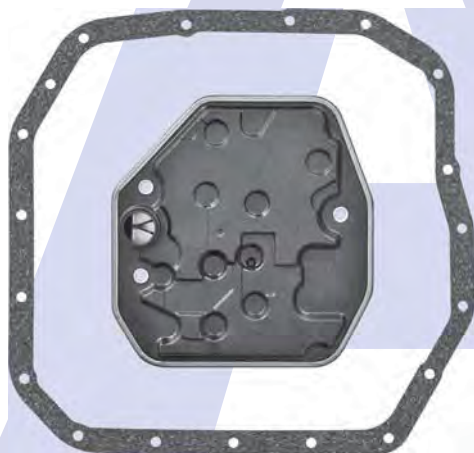

**K111 TOYOTA
(ALLION, ALTIS, AVENSIS, COROLLA,
ISIS, NOAH, PREMIO, WISH)**

Pan Gasket K112.GAS01
Filter K112.FIL01