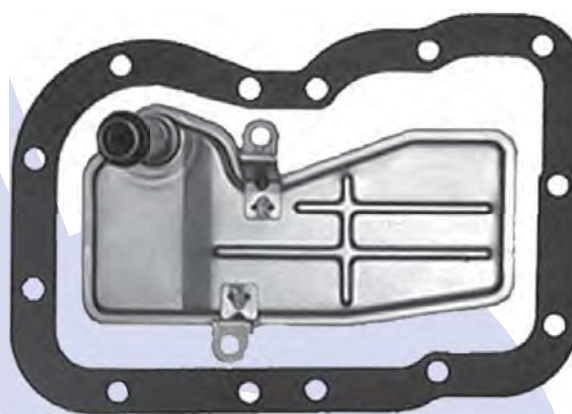

**REOF05A
SUBARU JUSTY**
Pan Gasket ECVT.GAS01
Filter ECVT.FIL01