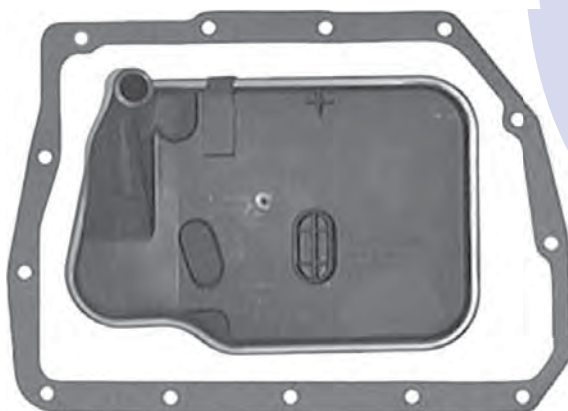

**VT1-27T
NEW MINI CVT**
Pan Gasket CVT.GAS01
Filter CVT.FIL04