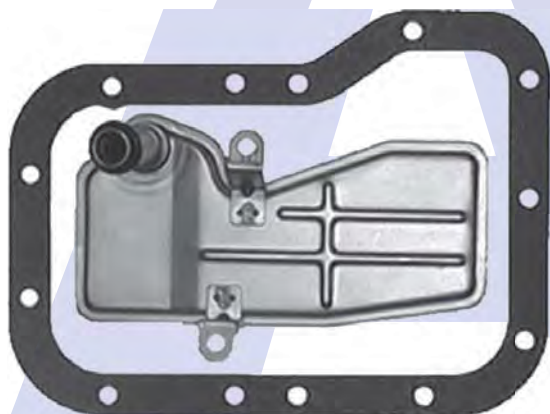

Pan Gasket K310.GAS01  
Filter K310.FIL01, Flat

AUTOMATIC CHOICE

THE AUTOMATIC TRANSMISSION PARTS WAREHOUSE

**K311 TOYOTA  
(ALTIS 1.8L)**  
Pan Gasket K310.GAS01  
Filter K310.FIL02  
8.50mm Pick Up

**K410 TOYOTA  
(BELTA, RACTIS & VITZ)**  
Pan Gasket TBA  
Filter TBA