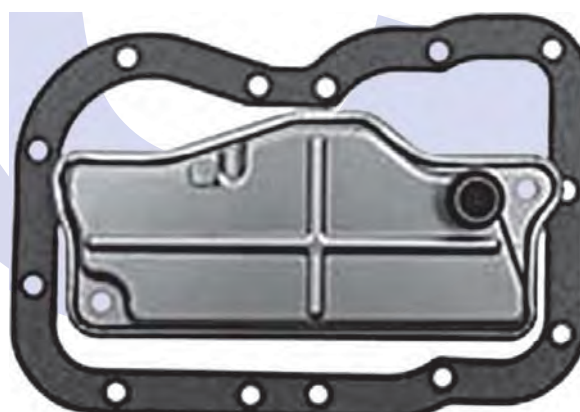

**REOF05A
SUBARU EN07**
Pan Gasket ECVT.GAS01
Filter TBA