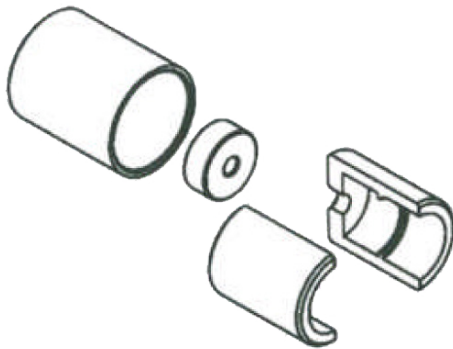

**Hydraulic Transmission Tester**

Test the transmission with fluid under pressure, the Hydraulic Tester simulates operating conditions in the unit and finds problems instantly. The Hydraulic Tester finds hidden defects in soft parts or can alert you to hard parts that have grown out of tolerance. A simple hook up to a unit test plate and the reading of a single gauge allows you to test a transmission in or out of the vehicle

**Part No. TOOL.139**

**Unit Test Plate for A606**

**Part No. A606.TOOL01**

**Front Axle/Stub Shaft Remover**

**Part No. TOOL.55**

**Valve Body Air Test Plate**

**Part No. TOOL.53**

**Universal End Clearance Gauge**

For use on all automatic transmission front pumps, plus many other uses.

**Part No. TOOL.05**

**Universal Oil Seal Removal Tool**

Use with slide hammer

**Part No. TOOL.41**

**AUTOMATIC CHOICE**

**THE AUTOMATIC TRANSMISSION PARTS WAREHOUSE**