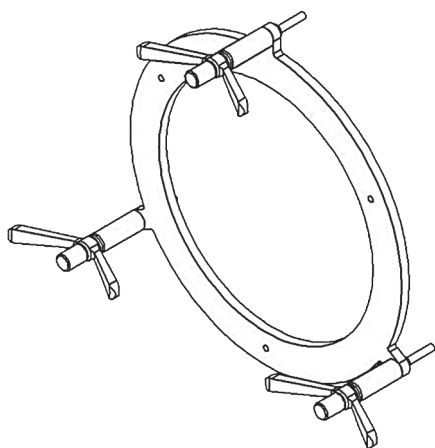

Clutch Drum Remover/Installer

Part No. TOOL.192

**Setting Gauge
Dog Clutch Claws**

Part No. TOOL.189

**Ford Front Seal Installer
Outer**

[Click here for demonstration video](#)

Part No. MPS6.TOOL04

**Ford Front Seal Installer
Inner**