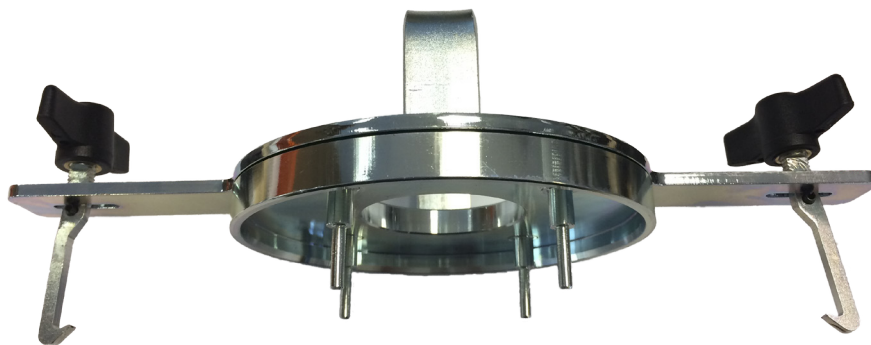

Clutch Drum Remover/Installer

Part No. TOOL.192

**Setting Gauge
Dog Clutch Claws**

Part No. TOOL.189

**Ford Front Seal Installer
Outer**

[Click here for demonstration video](#)

Part No. MPS6.TOOL04

**Ford Front Seal Installer
Inner**

[Click here for demonstration video](#)

Part No. MPS6.TOOL05