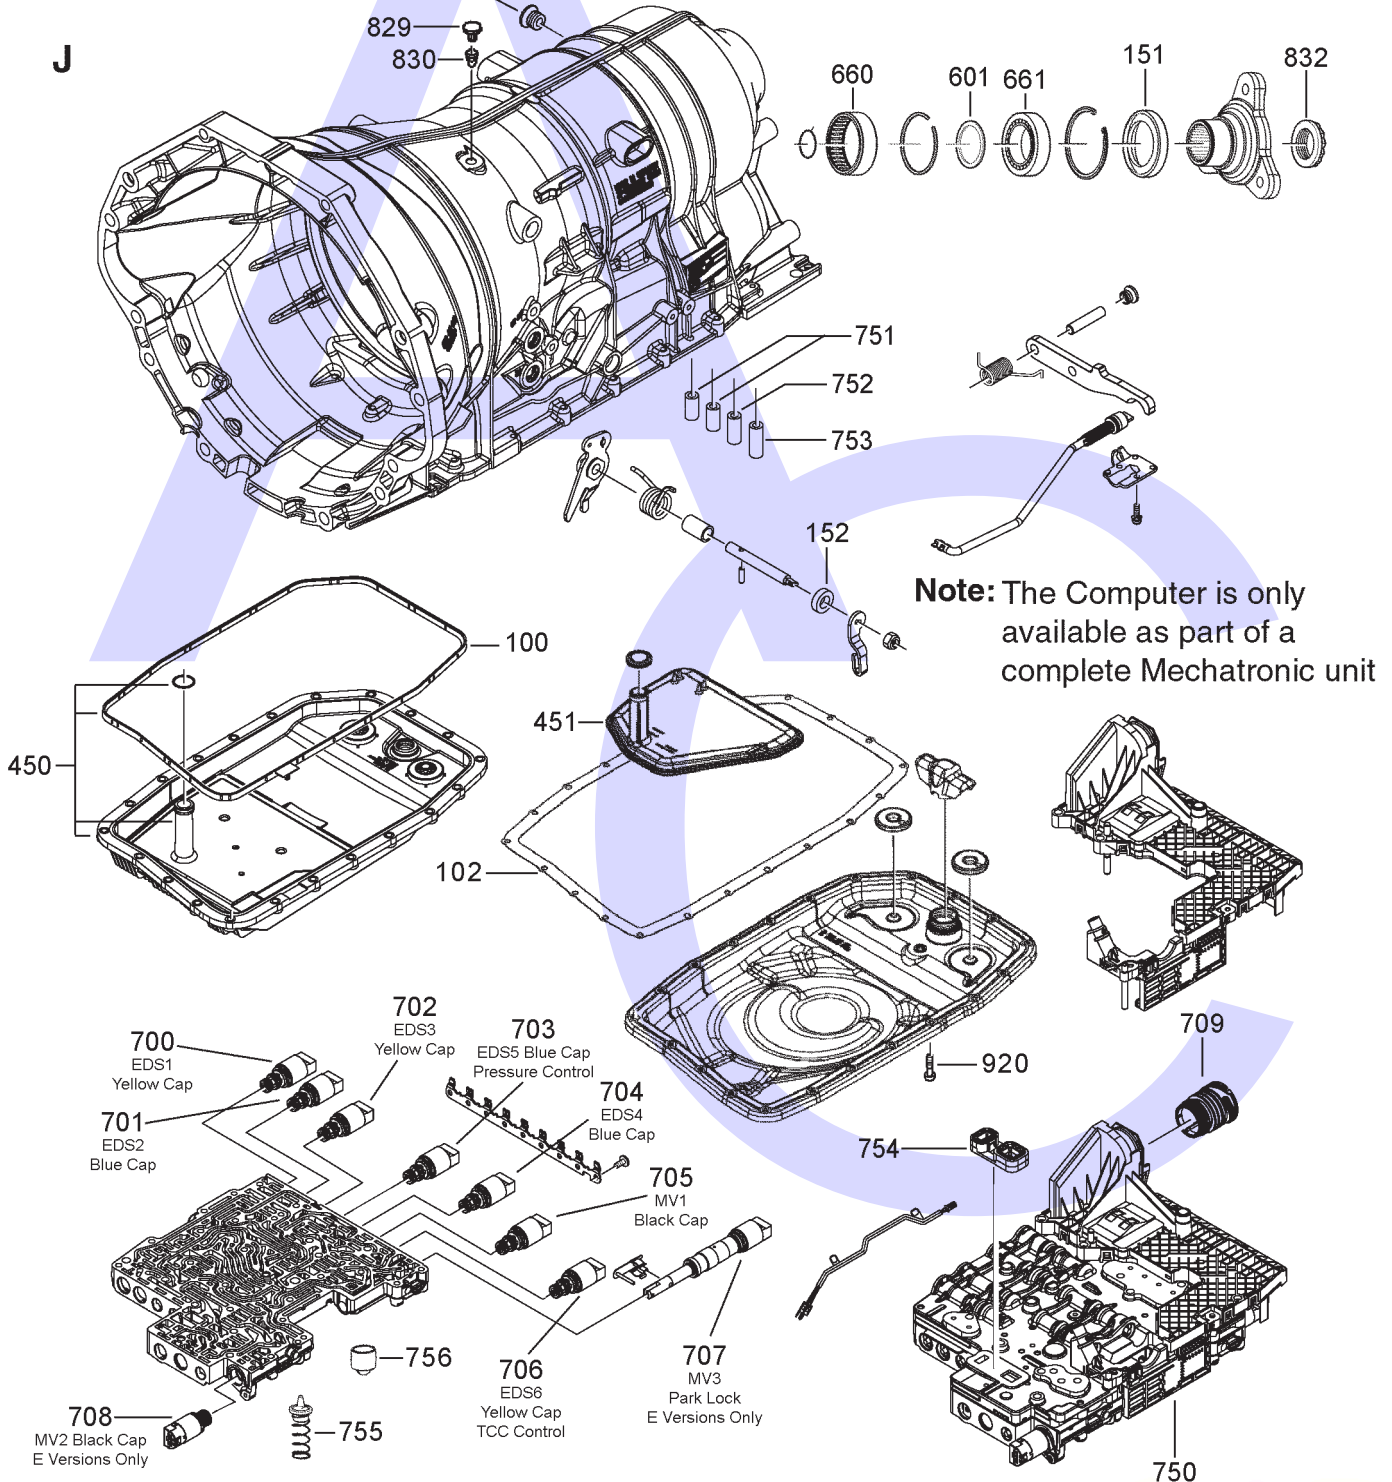

J

ZF 6HP32 1070 010 xxx (BMW), 6HP32X 1070 030 xxx (Audi Q7) 6 SPEED RWD (Full Electronic Control)

AUTOMATIC CHOICE

THE AUTOMATIC TRANSMISSION PARTS WAREHOUSE

ILL NO.	DESCRIPTION	YEARS	QTY	PART NO
KITS				
Kit	Overhaul (OEM).....	All	1	6HP32.OHK01
GASKETS				
100J	Oil Pan (6HP32) (Fits Codes 1070 010 004, 006-008, 010, 011, 013, 014, 017, 019, 020) (OEM)	All	1	6HP26.GAS04
	(AM)	All	1	6HP26.GAS01
101A	Pump Bolt Sealing Washer	All	14	5HP18.GAS04
102J	Oil Pan Paper 6HP32 (Codes: 1070 010 015, 016) (OEM)	01-ON	1	6HP26.GAS02
	(AM)	01-ON	1	6HP26.GAS52
102J	Oil Pan 6HP32X (Codes: 1070 030 002, 005) (OEM)	01-ON	1	6HP32.GAS01
RUBBER COMPONENTS				
120A	'O' Ring, Pump to Stator	All	1	4HP24.OR01
124B	'O' Ring, 'A' Clutch Piston Inner... All	All	1	4HP22.OR07
126C	'O' Ring, 'E' Clutch Inner	All	1	6HP19.OR02
127C	'O' Ring, 'E' Clutch Outer	All	1	5HP19.OR07
128C	'O' Ring, 'E' Damper Outer..... All	All	1	5HP19.OR07
130E	'O' Ring, 'B' Clutch Damper..... All	All	1	6HP26.OR06
131E	'O' Ring, 'B' Clutch Piston Inner All	All	1	6HP19.OR02
132E	'O' Ring, 'B' Clutch Piston Outer All	All	1	6HP26.OR06
136G	'O' Ring, 'D' Brake Inner..... All	All	1	5HP19.OR08
METAL CLAD SEALS				
150A	Front Pump	All	1	6HP26.MCS01
151J	Extension Housing (6HP32)..... All	All	1	6HP26.MCS02
151J	Rear Housing (6HP32X)	All	1	6HP19.MCS02
152J	Selector Shaft Seal (10mm x 18mm x 5mm)..... All	All	1	3HP22.MCS03
MOULDED PISTONS				
SEALING RINGS				
202C	Input Shaft.....	All	3	6HP32.SSR01
FRICITION PLATES				
250B	'A' Clutch (Codes: 1070 010 004, 006, 007, 008, 010, 011) ..... All	All	5	6HP32.FRP01
250B	'A' Clutch (Codes: 1070 010 013, 014, 015, 016, 017, 019, 020) (Codes: 1070 030 005) ..... All	All	5	6HP32.FRP02
251C	'E' Clutch (Codes: 1070 010 004, 006, 007, 008, 010, 011, 013, 014, 015) ..... All	All	6	6HP32.FRP03
251C	'E' Clutch (Codes: 1070 010 016, 017, 019, 020) (Codes: 1070 030 005) ..... All	All	7	6HP32.FRP04
252E	'B' Clutch (Codes: 1070 010 004, 006, 007, 008, 010, 011, 013, 014, 015, 016, 017, 019, 020) (Codes: 1070 030 005) ..... All	All	5	6HP32.FRP05