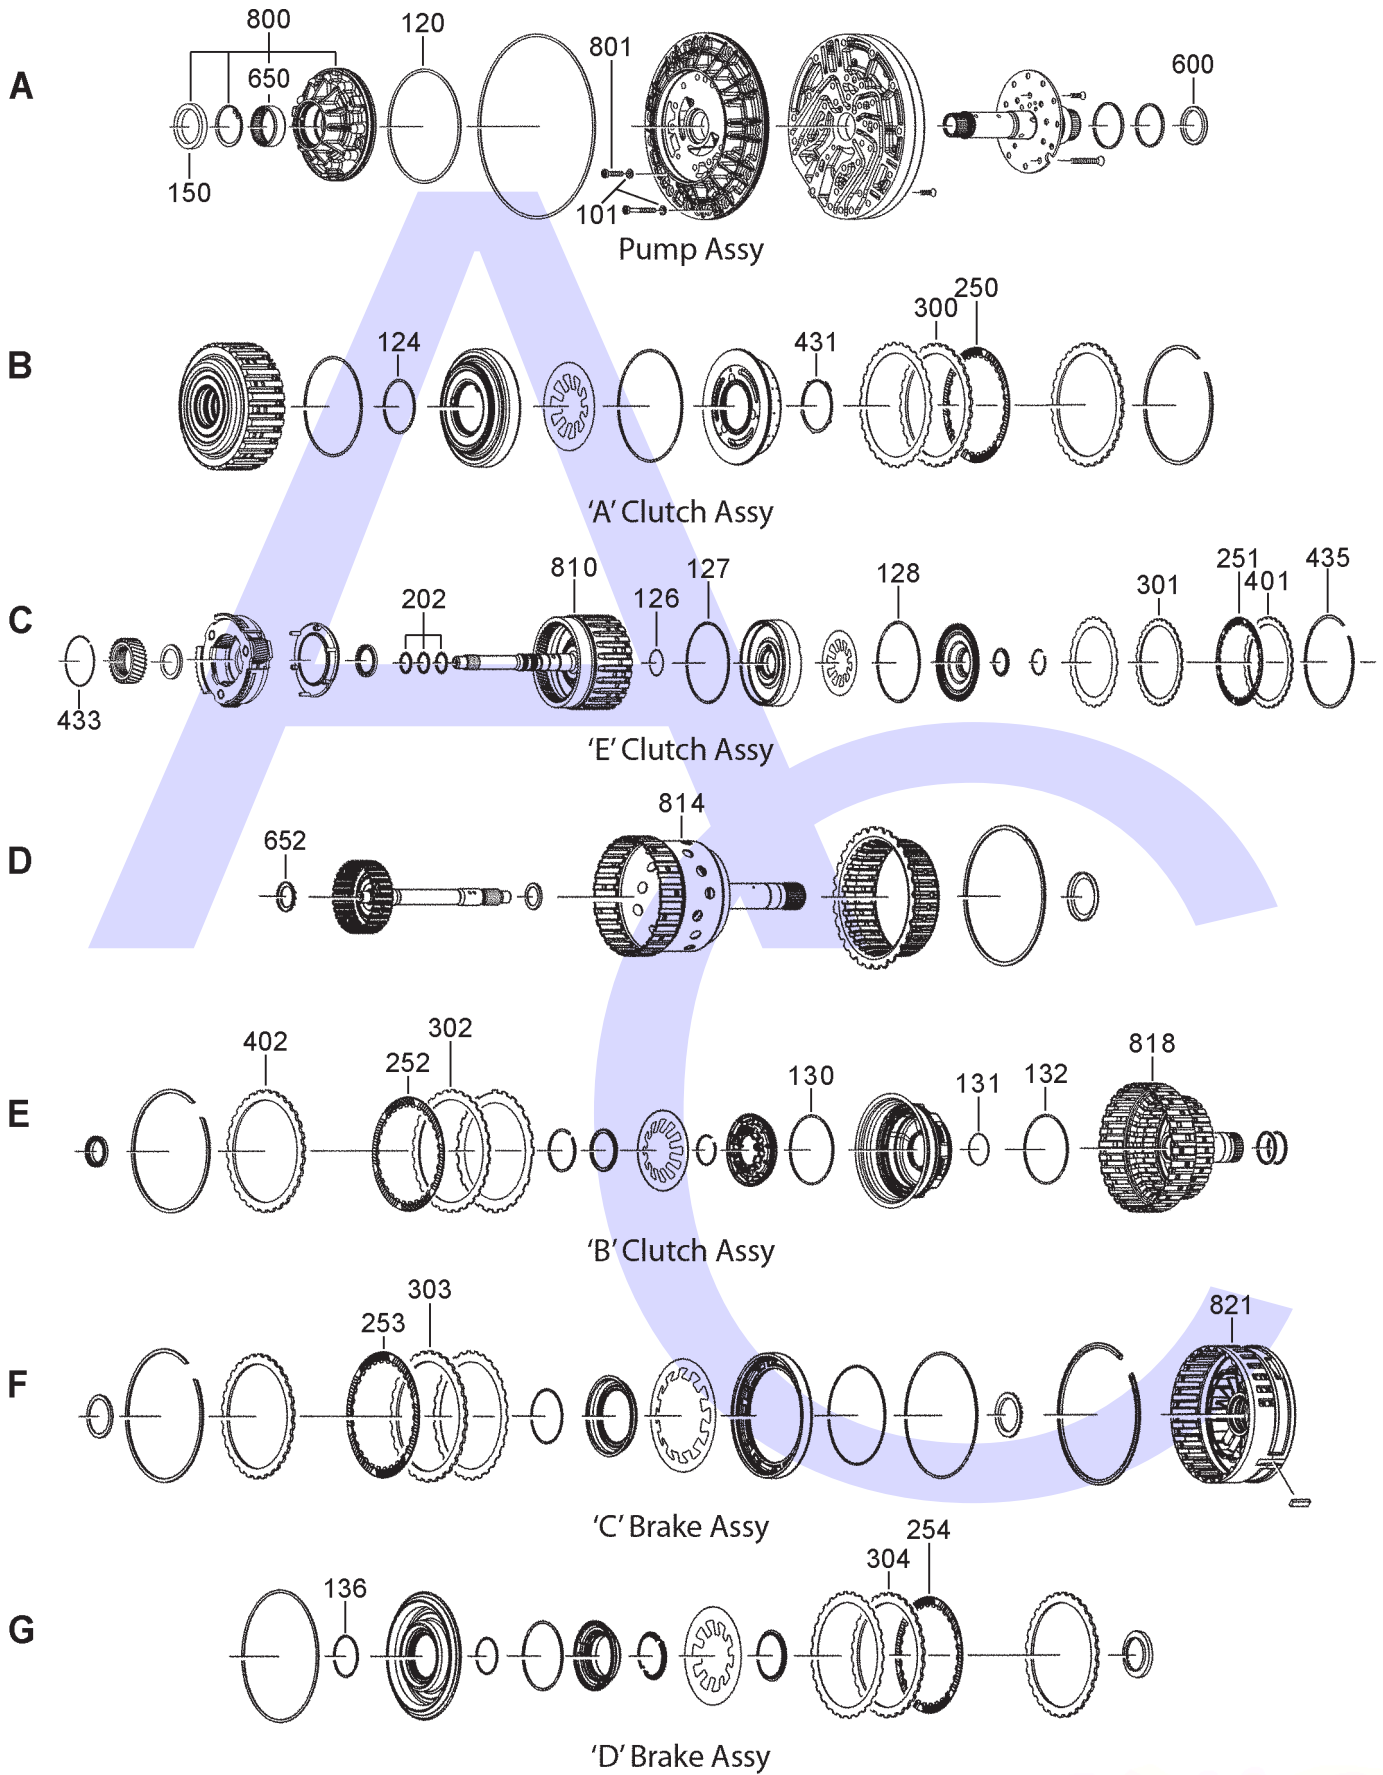

ZF 6HP32 1070 010 xxx (BMW), 6HP32X 1070 030 xxx (Audi Q7)
6 SPEED RWD (Full Electronic Control)

AUTOMATIC CHOICE

THE AUTOMATIC TRANSMISSION PARTS WAREHOUSE