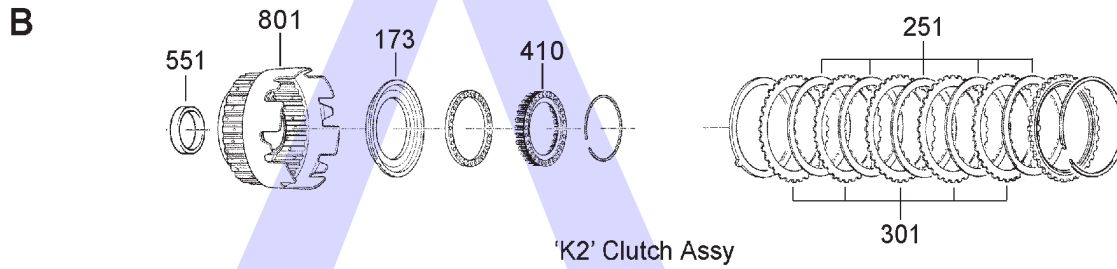

VW 098

4 SPEED FWD (Electronic Control)

AUTOMATIC CHOICE

THE AUTOMATIC TRANSMISSION PARTS WAREHOUSE