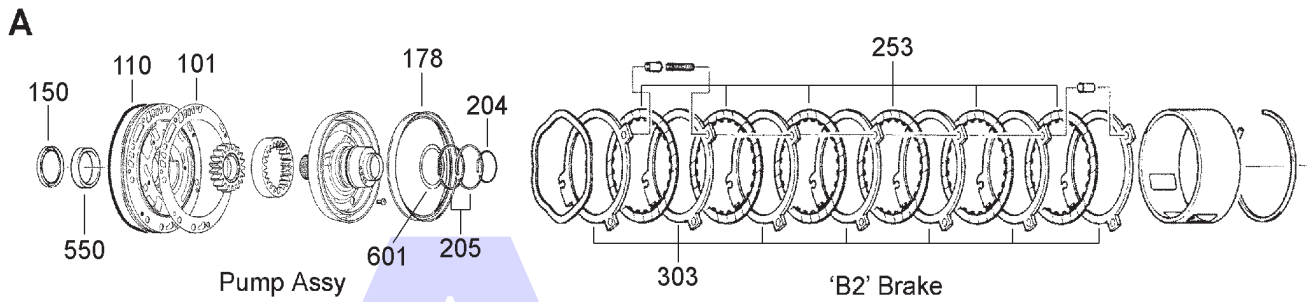

VW 098

4 SPEED FWD (Electronic Control)

AUTOMATIC CHOICE

THE AUTOMATIC TRANSMISSION PARTS WAREHOUSE