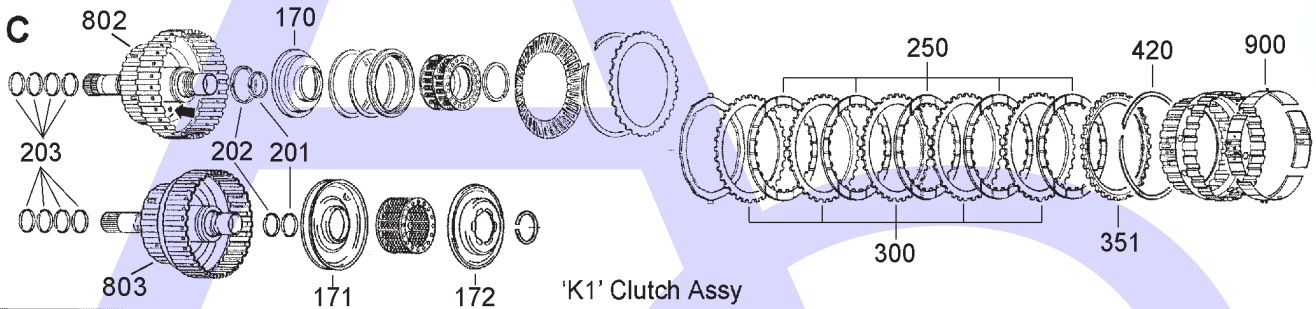

VW 098

4 SPEED FWD (Electronic Control)

AUTOMATIC CHOICE

THE AUTOMATIC TRANSMISSION PARTS WAREHOUSE