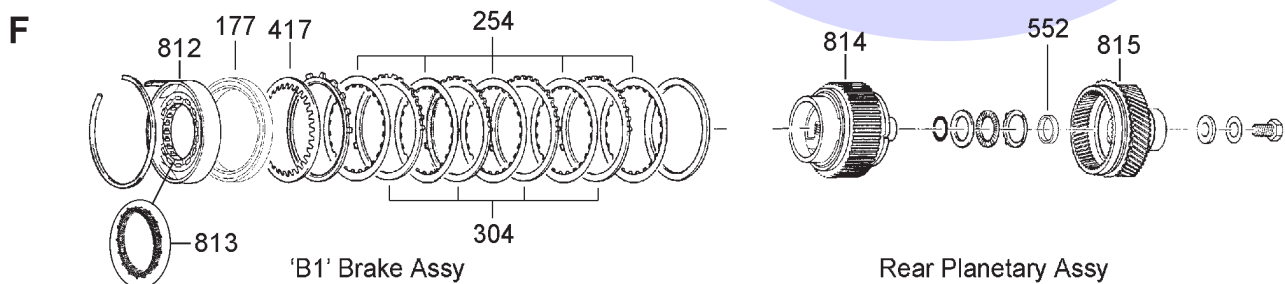

VW 098

4 SPEED FWD (Electronic Control)

AUTOMATIC CHOICE

THE AUTOMATIC TRANSMISSION PARTS WAREHOUSE