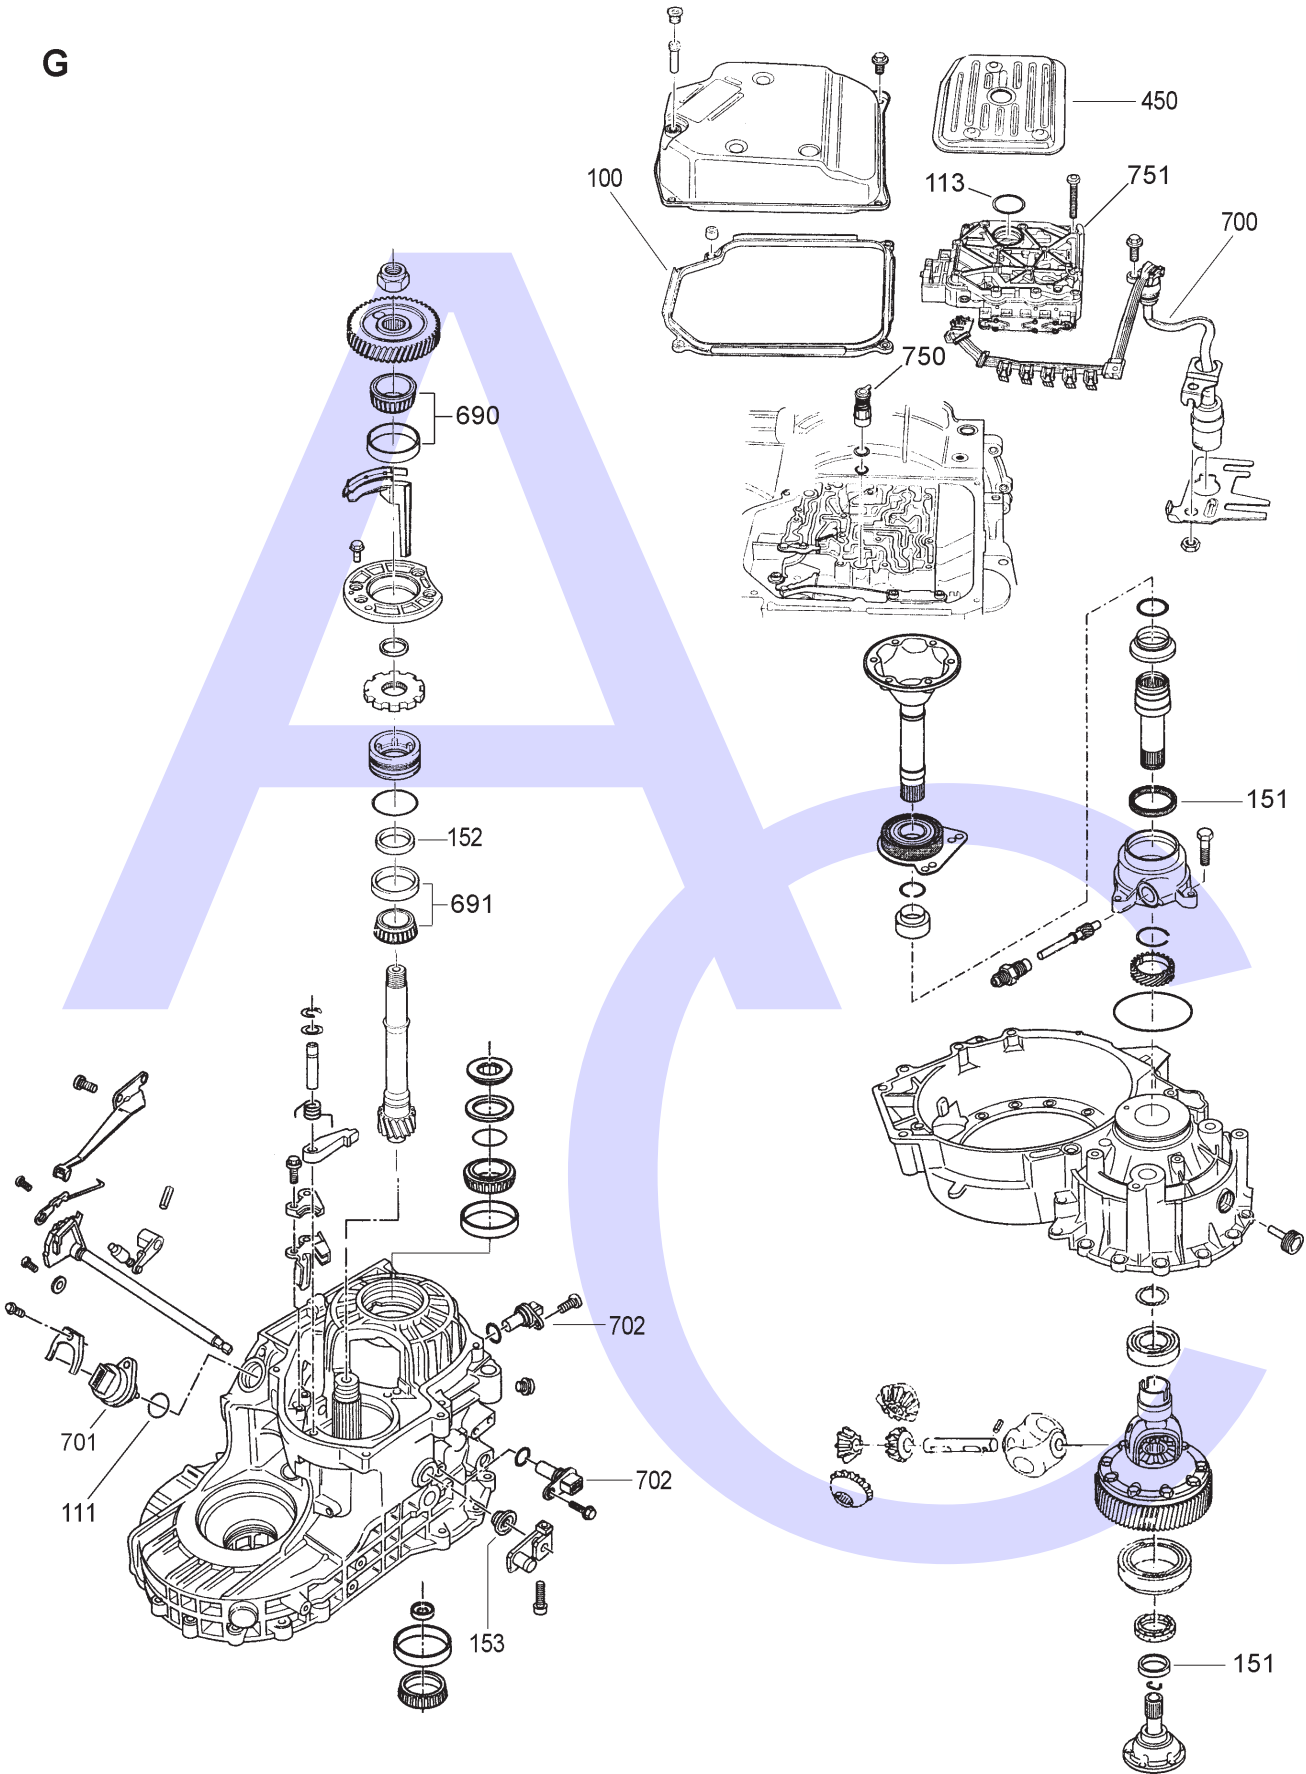

VW 098

4 SPEED FWD (Electronic Control)

AUTOMATIC CHOICE

THE AUTOMATIC TRANSMISSION PARTS WAREHOUSE

G

Case Valve Body & Diff Components

VW 098

4 SPEED FWD (Electronic Control)

AUTOMATIC CHOICE

THE AUTOMATIC TRANSMISSION PARTS WAREHOUSE

ILL NO.	DESCRIPTION	YEARS	QTY	PART NO
KITS				
Kit	Overhaul Kit (Transtec) (Without Pistons).....	90-ON	1	AG4.OHK03
Kit	Overhaul Kit (Precision) (Without Pistons).....	90-ON	1	AG4.OHK58
GASKETS				
100G	Pan Gasket	90-94	1	AG4.GAS05
101A	Pump Gasket	90-94	1	AG4.GAS02
NI	Rear Cover Gasket	90-ON	1	AD4.GAS11
103G	Side Cover Gasket (Diff).....	90-ON	1	AD4.GAS04
NI	Solenoid Gasket.....	90-ON	7	AG4.GAS07
RUBBER COMPONENTS				
110A	Pump O Ring	90-ON	1	AR4.OR01
NI	Internal Loom Case Connector 'O' Ring.....	90-ON	1	AG4.OR07
NI	Oil Cooler to Bolt 'O' Ring	90-ON	2	AG4.OR02
NI	Oil Cooler to Case 'O' Ring.....	90-ON	2	AG4.OR03
NI	Dipstick Tube 'O' Ring.....	90-ON	1	AG4.OR04
111G	Multi Function 'O' Ring.....	90-ON	1	AG4.OR06
113G	Seal, Oil Filter	90-ON	1	AG4.GAS12
METAL CLAD SEALS				
150A	Converter Seal.....	90-ON	1	AG4.MCS01
151G	Drive Shaft Seal.....	90-ON	2	VW010.MCS03
152G	Pinion Seal.....	90-ON	1	AG4.MCS05
153G	Selector Shaft Seal	90-ON	1	AD4.MCS03
MOULDED PISTONS				
NI	Piston Kit (5 Pieces).....	-11/92	1	AG4.PISKIT
NI	Piston Kit (7 Pieces).....	11/92-	1	AG4.PISKIT01
170C	'K1' Piston	-11/92	1	AR4.PIS01
171C	'K1' Piston	11/92-	1	AG4.PIS06
172C	'K1' Damper Piston	11/92-	1	AG4.SPR01
173B	'K2' Piston	90-ON	1	AG4.PIS02
174D	'K3' Piston	-11/92	1	AG4.PIS03
175D	'K3' Piston	11/92-	1	AG4.PIS07
176D	'K3' Damper Piston	11/92-	1	AG4.SPR02
177F	'B1' Piston	90-ON	1	AG4.PIS04
178A	'B2' Piston	90-ON	1	AG4.PIS05
SEALING RINGS				
Kit	Sealing Ring Kit (Transtec).....	90-ON	1	AR4.SRK01
Kit	Sealing Ring Kit (Bryco).....	90-ON	1	AR4.SRK02
200D	Turbine Shaft	90-ON	3	AG4.SSR01
201C	Input Shaft Rear (Small)	90-ON	1	AG4.SSR02
202C	Input Shaft Rear (Large)	90-ON	1	AG4.SSR03
203C	Input Shaft Front	90-ON	4	AG4.SSR03
204A	Stator Support Rear	90-ON	1	AG4.SSR04
205A	Stator Support Front	90-ON	2	AG4.SSR05