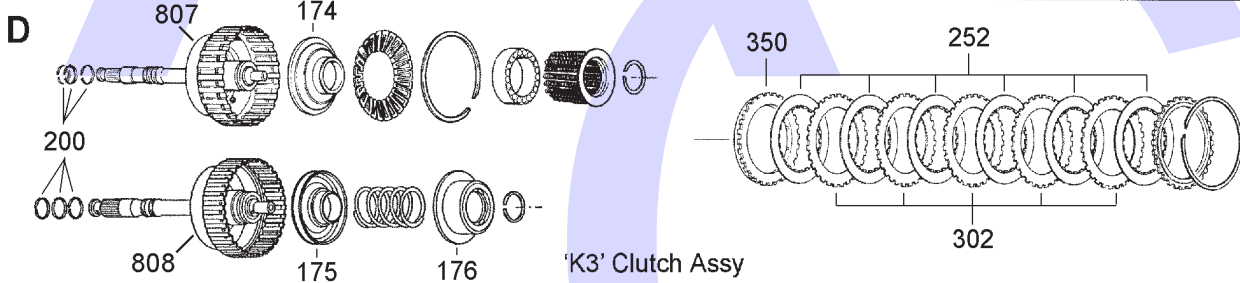

VW 098

4 SPEED FWD (Electronic Control)

AUTOMATIC CHOICE

THE AUTOMATIC TRANSMISSION PARTS WAREHOUSE