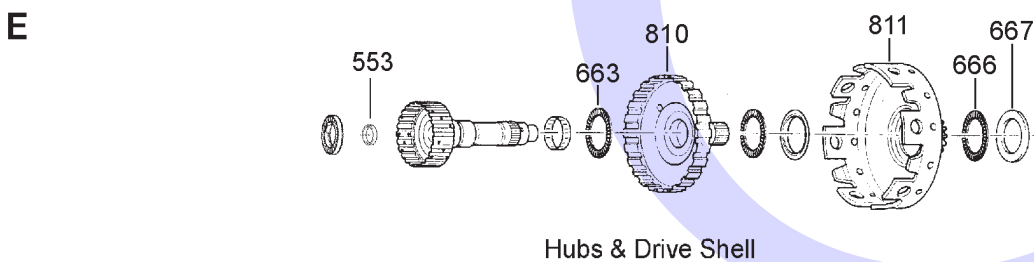

VW 098

4 SPEED FWD (Electronic Control)

AUTOMATIC CHOICE

THE AUTOMATIC TRANSMISSION PARTS WAREHOUSE

VW 098

4 SPEED FWD (Electronic Control)

AUTOMATIC CHOICE

THE AUTOMATIC TRANSMISSION PARTS WAREHOUSE