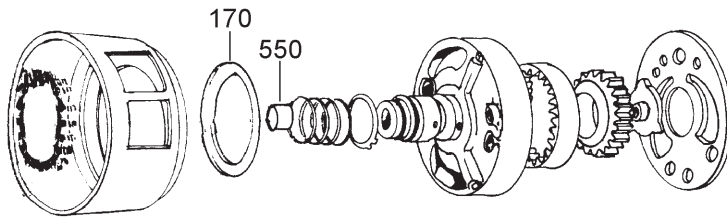

## 3 SPEED FWD (Hydraulic Control)

AUTOMATIC CHOICE

THE AUTOMATIC TRANSMISSION PARTS WAREHOUSE

A

PUMP

B

DIRECT CLUTCH

C

FORWARD CLUTCH

D

PLANET SETS AND LOW REVERSE BRAKE

E

CASE AND PAN