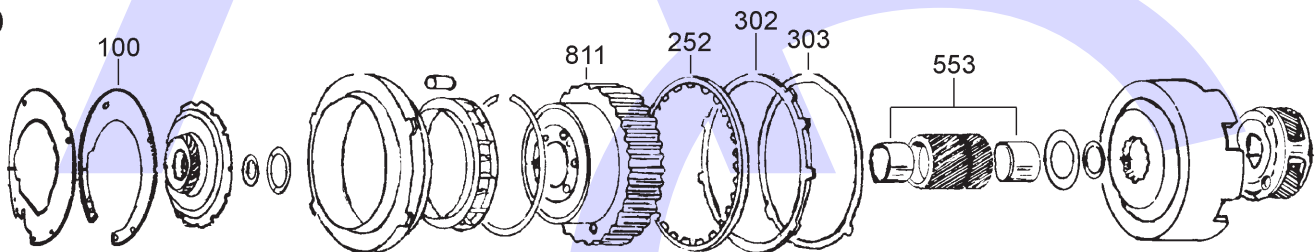

## 3 SPEED FWD (Hydraulic Control)

AUTOMATIC CHOICE

THE AUTOMATIC TRANSMISSION PARTS WAREHOUSE

A

PUMP

B

DIRECT CLUTCH

C

FORWARD CLUTCH

D

PLANET SETS AND LOW REVERSE BRAKE

E

CASE AND PAN