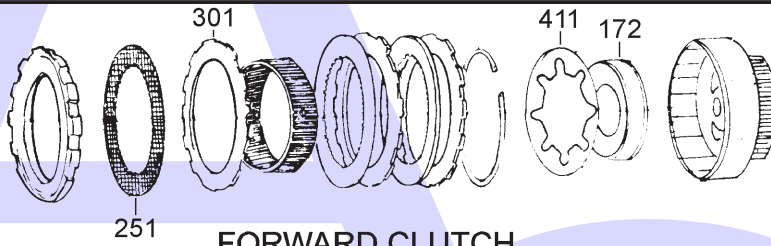

## 3 SPEED FWD (Hydraulic Control)

AUTOMATIC CHOICE

THE AUTOMATIC TRANSMISSION PARTS WAREHOUSE

A

PUMP

B

DIRECT CLUTCH

C