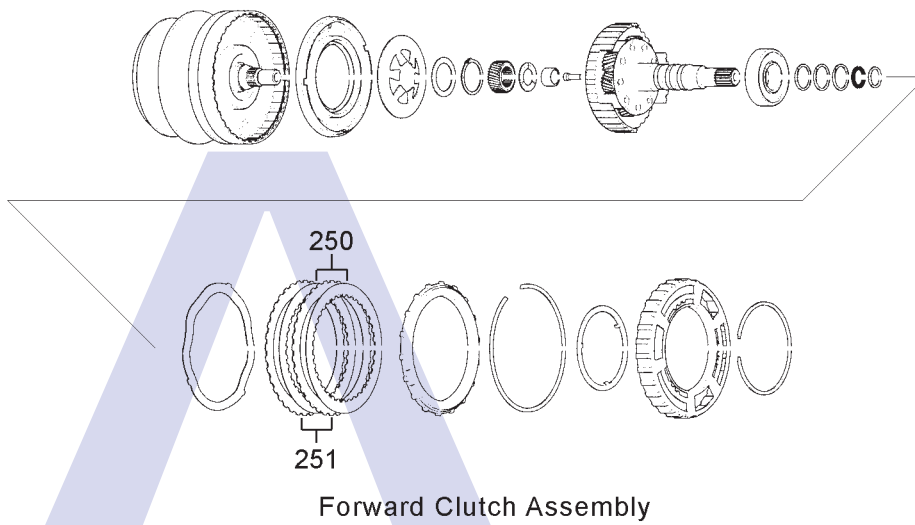

SATURN VT20/25E (Ion Quad Coupe 03-04, Vue 02-05) CVT FWD (Electronic Control)

AUTOMATIC CHOICE

THE AUTOMATIC TRANSMISSION PARTS WAREHOUSE

A

SATURN VT20/25E (Ion Quad Coupe 03-04, Vue 02-05) CVT FWD (Electronic Control)

AUTOMATIC CHOICE

THE AUTOMATIC TRANSMISSION PARTS WAREHOUSE

B

C

Forward Clutch Assembly
See Group 'B'

SATURN VT20/25E (Ion Quad Coupe 03-04, Vue 02-05) CVT FWD (Electronic Control)

AUTOMATIC CHOICE

THE AUTOMATIC TRANSMISSION PARTS WAREHOUSE

ILL NO.	DESCRIPTION	YEARS	QTY	PART NO
KITS				
Kit	Overhaul Kit (Precision).....	02-ON	1	VT25.OHK51
GASKETS				
RUBBER COMPONENTS				
METAL CLAD SEALS				
MOULDED PISTONS				
SEALING RINGS				
FRICTION PLATES				
250B	Forward Clutch (Internal Teeth) (156mm OD x 1.50mm x 36T) ..	02-05	3	VT20.FRP01
251B	Forward Clutch (External Teeth) (128.4mm ID x 1.50mm x 36T) .	02-05	3	VT20.FRP02
252C	Reverse Brake (Internal Teeth) (156mm OD x 1.50mm x 36T) ..	02-05	3	VT20.FRP03
253C	Reverse Brake (External Teeth) (128.4mm ID x 1.50mm x 32T) .	02-05	3	VT20.FRP04
STEEL PLATES				
PRESSURE PLATES				
SPRINGS & CIRCLIPS				
FILTERS				
450A	Pick Up Filter (VT20/25).....	02-ON	1	VT20.FIL01
BUSHINGS				

ILL NO.	DESCRIPTION	YEARS	QTY	PART NO
THRUST WASHERS & BEARINGS				
ELECTRICAL COMPONENTS				
700C	Speed Sensors, (Input & Output Pair).....	02	1	VT20.ELE01
VALVE BODY PARTS				
HARD PARTS				
830C	Drive Belt/Chain.....	02-ON	1	VT20.CH01
SPECIAL ITEMS				
TOOLS & MANUALS				