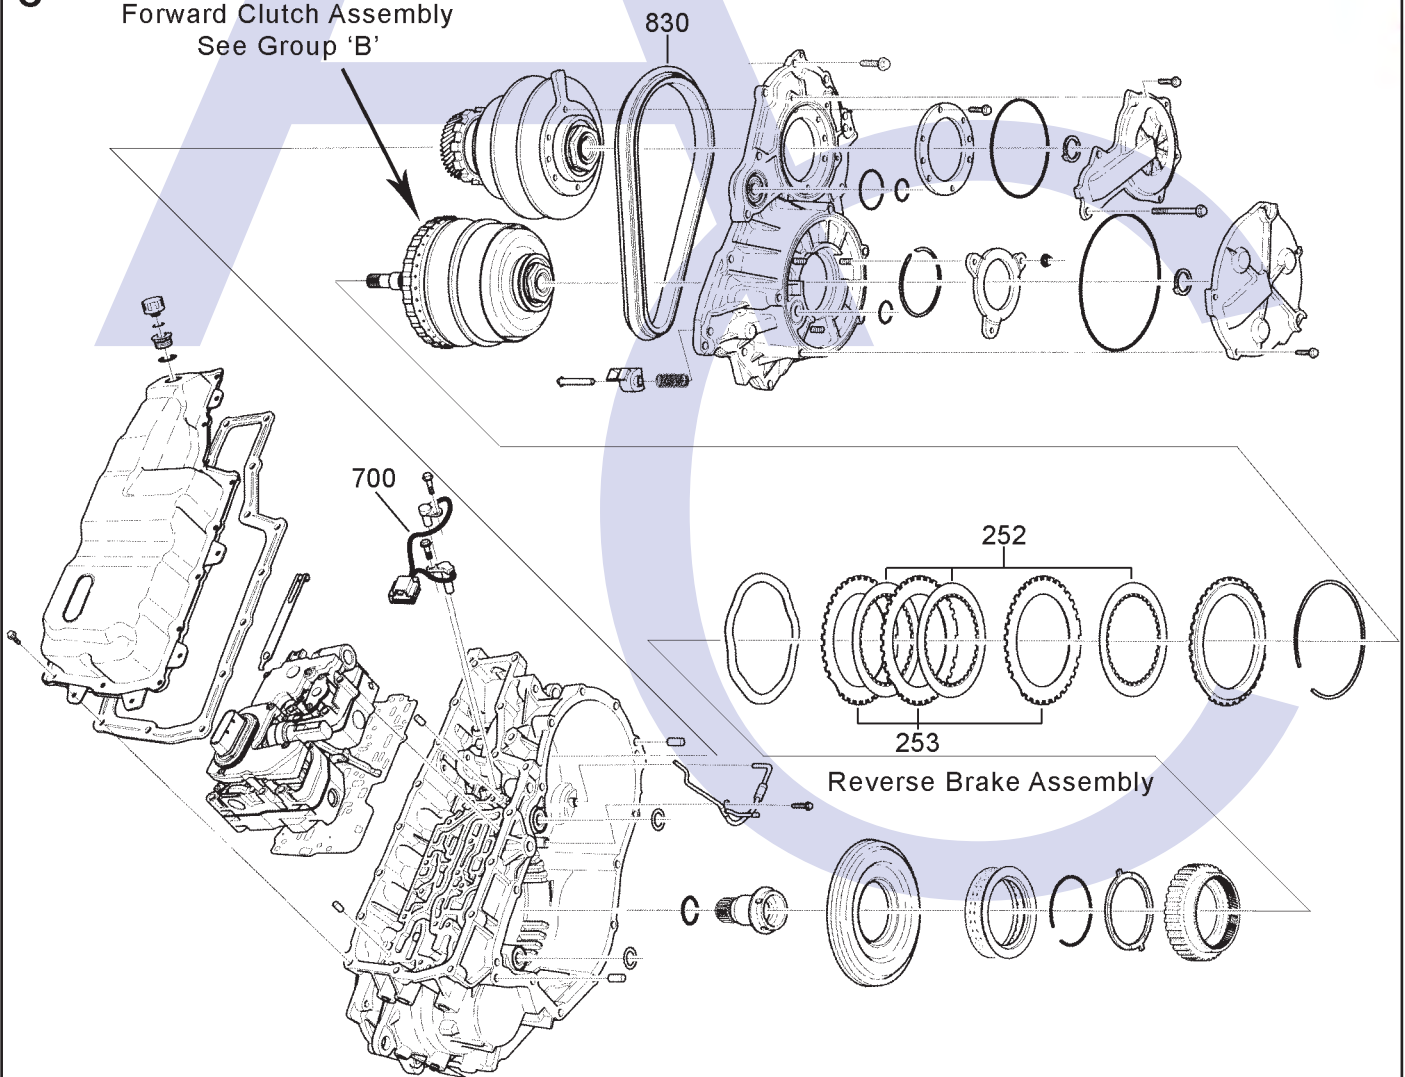

SATURN VT20/25E (Ion Quad Coupe 03-04, Vue 02-05) CVT FWD (Electronic Control)

AUTOMATIC CHOICE

THE AUTOMATIC TRANSMISSION PARTS WAREHOUSE

A

SATURN VT20/25E (Ion Quad Coupe 03-04, Vue 02-05) CVT FWD (Electronic Control)

AUTOMATIC CHOICE

THE AUTOMATIC TRANSMISSION PARTS WAREHOUSE

B

C

Forward Clutch Assembly
See Group 'B'

SATURN VT20/25E (Ion Quad Coupe 03-04, Vue 02-05) CVT FWD (Electronic Control)

AUTOMATIC CHOICE

THE AUTOMATIC TRANSMISSION PARTS WAREHOUSE

ILL NO.	DESCRIPTION	YEARS	QTY	PART NO
KITS				
Kit	Overhaul Kit (Precision).....	02-ON	1	VT25.OHK51
GASKETS				
RUBBER COMPONENTS				
METAL CLAD SEALS				
MOULDED PISTONS				
SEALING RINGS				
FRICTION PLATES				
250B	Forward Clutch (Internal Teeth) (156mm OD x 1.50mm x 36T) ..	02-05	3	VT20.FRP01
251B	Forward Clutch (External Teeth) (128.4mm ID x 1.50mm x 36T) .	02-05	3	VT20.FRP02
252C	Reverse Brake (Internal Teeth) (156mm OD x 1.50mm x 36T) ..	02-05	3	VT20.FRP03
253C	Reverse Brake (External Teeth) (128.4mm ID x 1.50mm x 32T) .	02-05	3	VT20.FRP04
STEEL PLATES				
PRESSURE PLATES				
SPRINGS & CIRCLIPS				
FILTERS				
450A	Pick Up Filter (VT20/25).....	02-ON	1	VT20.FIL01
BUSHINGS				

ILL NO.	DESCRIPTION	YEARS	QTY	PART NO
THRUST WASHERS & BEARINGS				
ELECTRICAL COMPONENTS				
700C	Speed Sensors, (Input & Output Pair).....	02	1	VT20.ELE01
VALVE BODY PARTS				
HARD PARTS				
830C	Drive Belt/Chain.....	02-ON	1	VT20.CH01
SPECIAL ITEMS				
TOOLS & MANUALS				