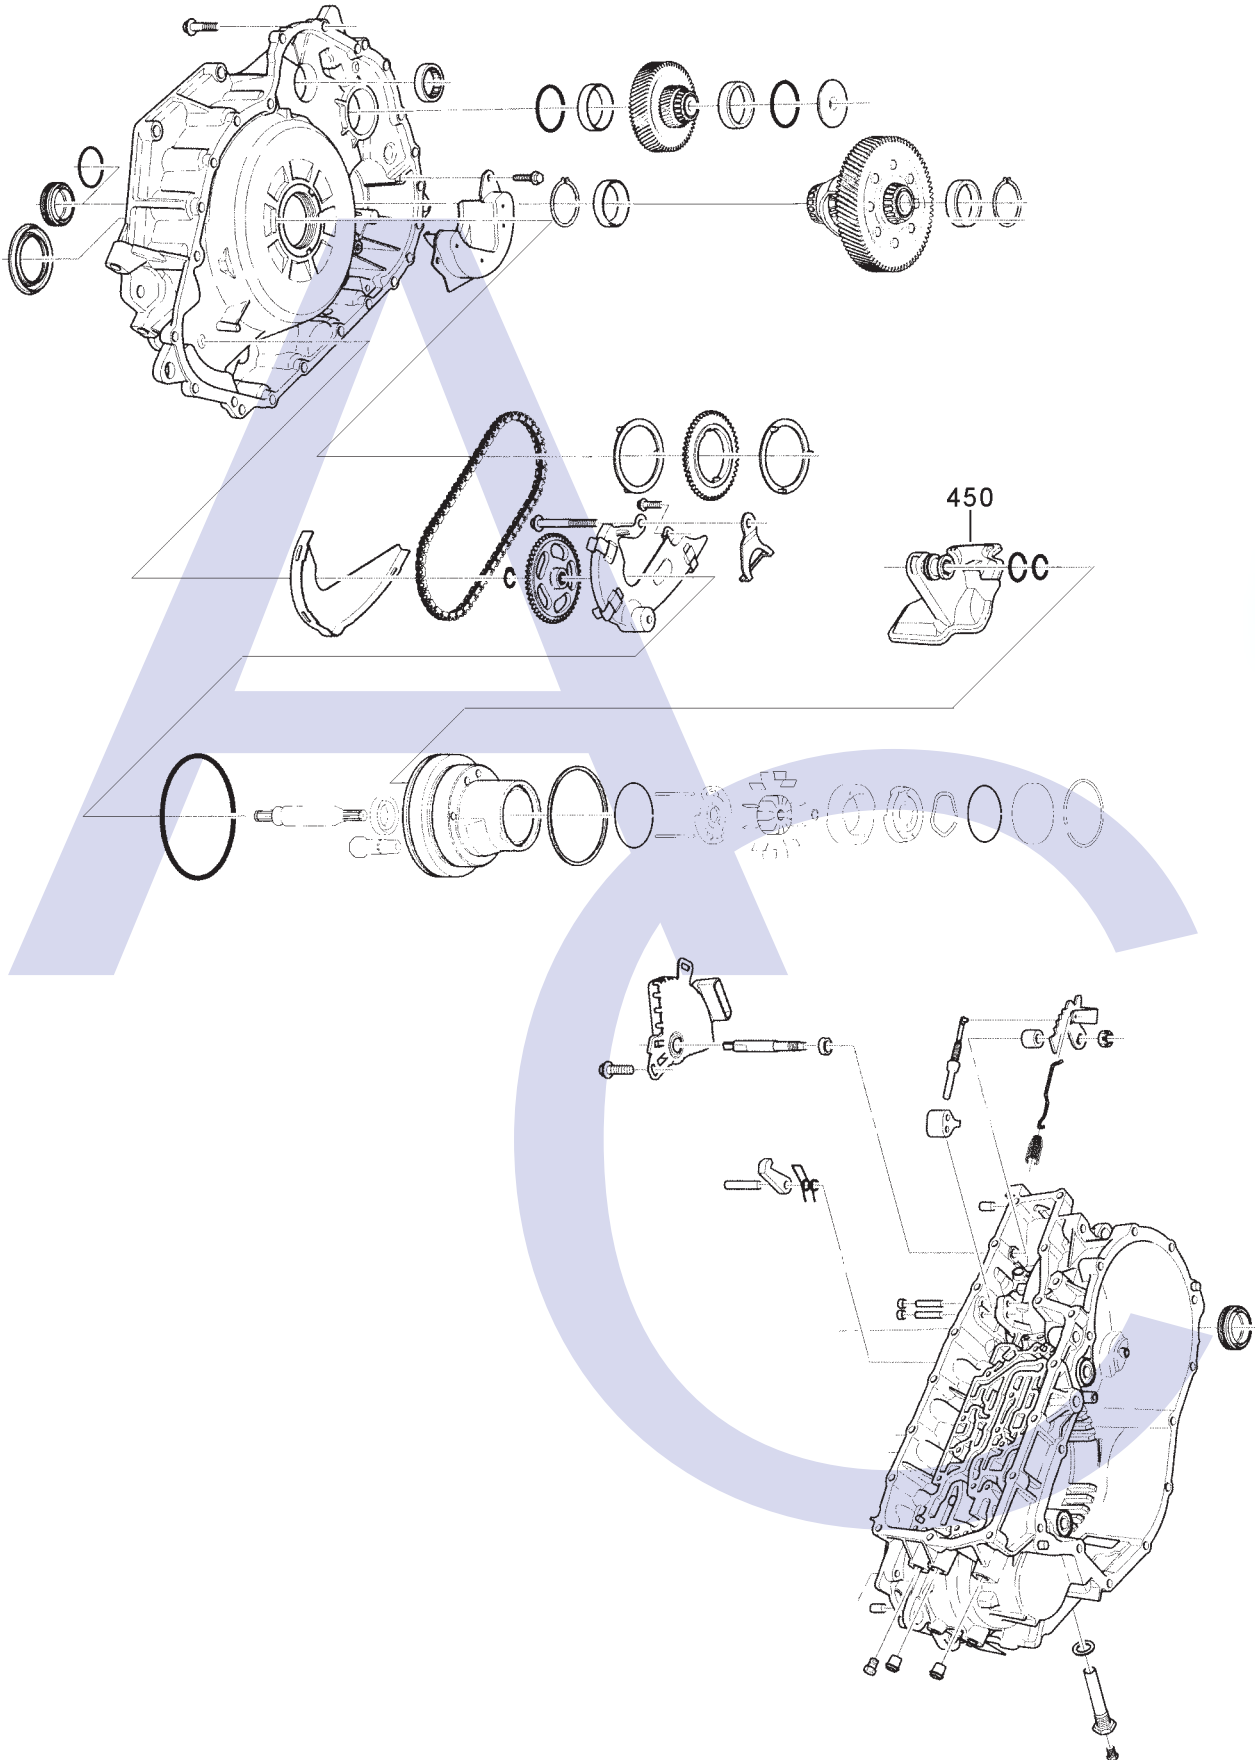

SATURN VT20/25E (Ion Quad Coupe 03-04, Vue 02-05) CVT FWD (Electronic Control)

AUTOMATIC CHOICE

THE AUTOMATIC TRANSMISSION PARTS WAREHOUSE

A

SATURN VT20/25E (Ion Quad Coupe 03-04, Vue 02-05) CVT FWD (Electronic Control)

AUTOMATIC CHOICE

THE AUTOMATIC TRANSMISSION PARTS WAREHOUSE

B

C

Forward Clutch Assembly
See Group 'B'

SATURN VT20/25E (Ion Quad Coupe 03-04, Vue 02-05) CVT FWD (Electronic Control)

AUTOMATIC CHOICE

THE AUTOMATIC TRANSMISSION PARTS WAREHOUSE

ILL NO.	DESCRIPTION	YEARS	QTY	PART NO
KITS				
Kit	Overhaul Kit (Precision).....	02-ON	1	VT25.OHK51
GASKETS				
RUBBER COMPONENTS				
METAL CLAD SEALS				
MOULDED PISTONS				
SEALING RINGS				
FRICTION PLATES				
250B	Forward Clutch (Internal Teeth) (156mm OD x 1.50mm x 36T) ..	02-05	3	VT20.FRP01
251B	Forward Clutch (External Teeth) (128.4mm ID x 1.50mm x 36T) .	02-05	3	VT20.FRP02
252C	Reverse Brake (Internal Teeth) (156mm OD x 1.50mm x 36T) ..	02-05	3	VT20.FRP03
253C	Reverse Brake (External Teeth) (128.4mm ID x 1.50mm x 32T) .	02-05	3	VT20.FRP04
STEEL PLATES				
PRESSURE PLATES				
SPRINGS & CIRCLIPS				
FILTERS				
450A	Pick Up Filter (VT20/25).....	02-ON	1	VT20.FIL01
BUSHINGS				

ILL NO.	DESCRIPTION	YEARS	QTY	PART NO
THRUST WASHERS & BEARINGS				
ELECTRICAL COMPONENTS				
700C	Speed Sensors, (Input & Output Pair).....	02	1	VT20.ELE01
VALVE BODY PARTS				
HARD PARTS				
830C	Drive Belt/Chain.....	02-ON	1	VT20.CH01
SPECIAL ITEMS				
TOOLS & MANUALS				