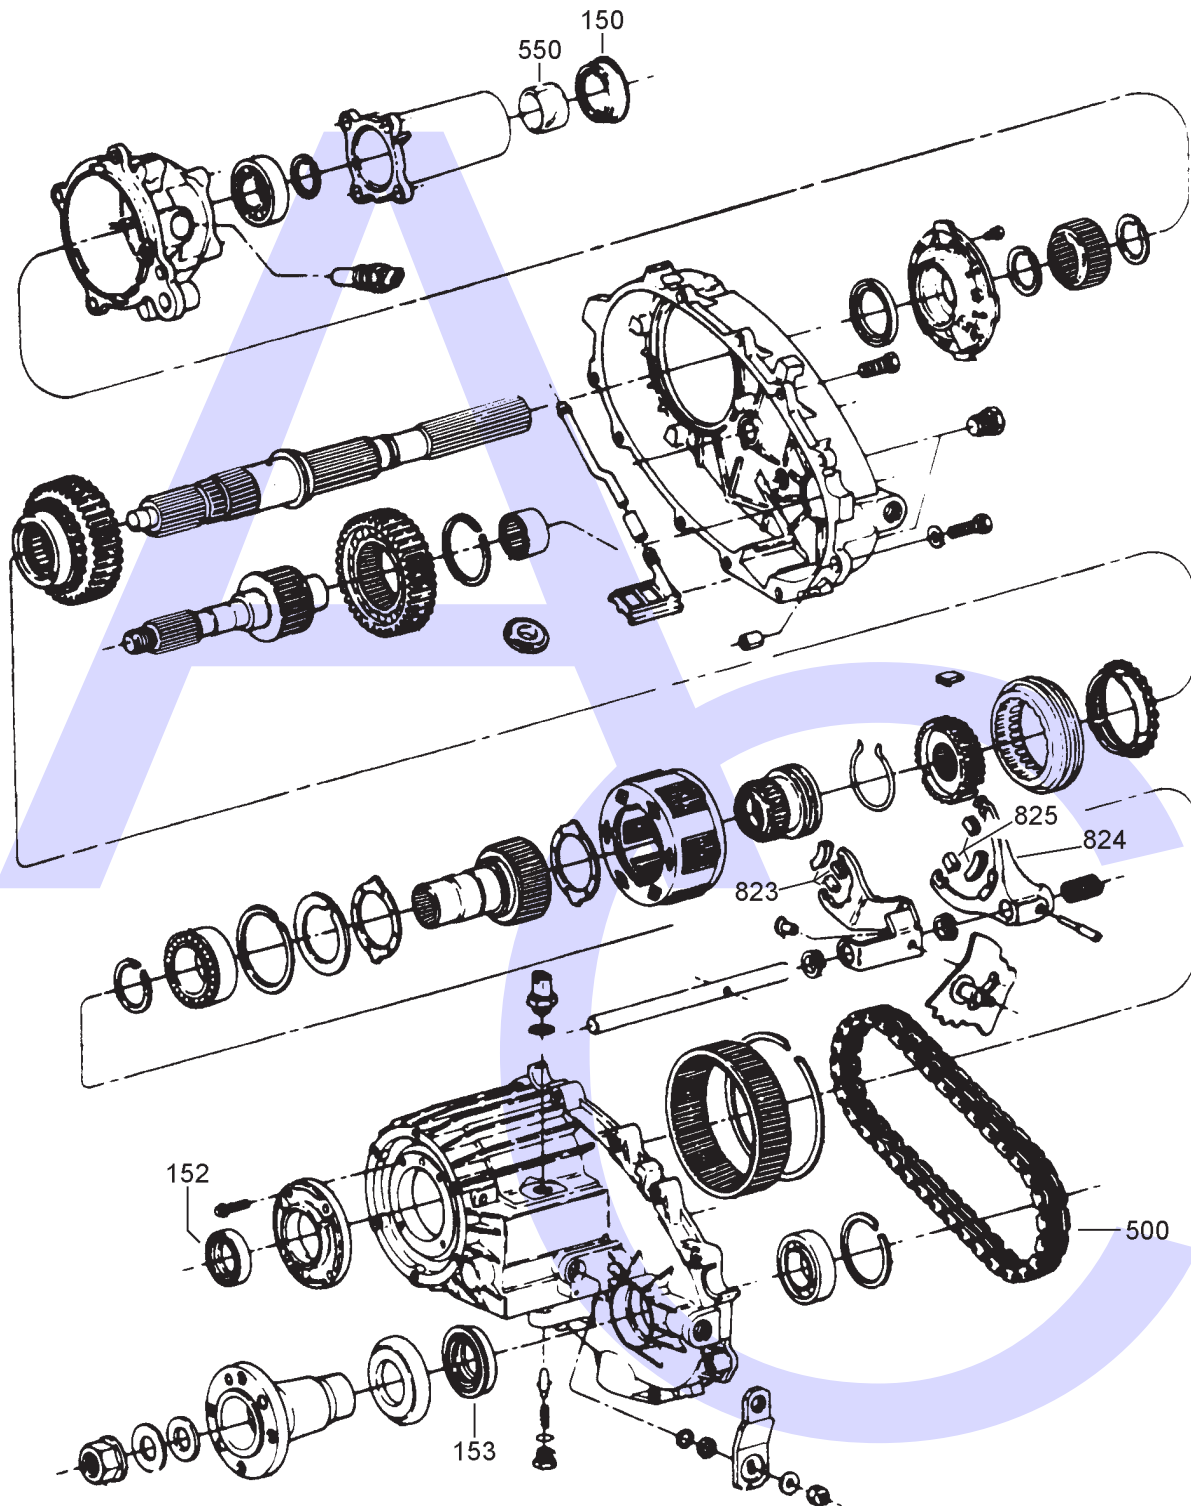

# NEW PROCESS MODEL 231, 233, 241, 243

CHEVROLET  
DODGE

88-ON  
87-ON

GMC  
JEEP

88-ON  
87-ON

AUTOMATIC CHOICE

THE AUTOMATIC TRANSMISSION PARTS WAREHOUSE

ILL NO.	DESCRIPTION	YEARS	QTY	PART NO
<b>MASTER OVERHAUL KITS</b>				
<b>OVERHAUL GASKET AND SEAL KITS</b>				
Kit	Gasket & Seal (241D) Dodge (1 Piece Ext Housing)....	87-93	1	YNP241.GSK01
Kit	Gasket & Seal (241D) Dodge (Manual Shift) .....	00-ON	1	YNP241.GSK02
Kit	Gasket & Seal 243C .....	92-97	1	YNP243.GSK01
Kit	Gasket & Seal (231, 231C) (Chrysler) .....	88-ON	1	YNP231.GSK01
Kit	Gasket & Seal (231J).....	94-ON	1	YNP231.GSK02
<b>GASKET &amp; RUBBER COMPONENTS</b>				
<b>METAL CLAD SEALS</b>				
150	Rear Output (231, 233).....	87-ON	1	YNP242.MCS05
150	Rear Output (241, 243).....	88-ON	1	YNP242.MCS03
150	Rear Output (231, 242) (Slip Yolk Jeep Only).....	94-ON	1	YNP242.MCS04
150	Rear Output (231J Only).....	94-ON	1	YNP231.MCS03
150	Rear Output (241, 243).....	94-ON	1	TH400.MCS01
152	Input Gear (231, 241).....	87-ON	1	YNP242.MCS01
153	Front Output (231, 233) (Slip Yoke Type) .....	87-ON	1	YNP231.MCS02
153	Front Output (241, 242 & 243)..	87-ON	1	YNP242.MCS02
<b>DRIVE CHAINS</b>				
500	Drive Chain 231 & 233 (25.40mm Wide x 31 Links) .....	87-ON	1	YNP231.CH01
500	Drive Chain 231 (25.40mm Wide x 36 Links) .....	87-ON	1	YNP242.CH01
500	Drive Chain 241, 243 (31,75mm Wide x 36 Links Round Pin).....	87-ON	1	YNP241.CH01
<b>BUSHINGS, BEARINGS &amp; WASHERS</b>				
550	Bush, Rear Extension (231J) (41mm OD x 38mm ID x 24mm Wide) .....	87-ON	1	YNP231.BUS01
550	Rear Output (231, 241) (31 Spline Output Shaft) .....	80-ON	1	YNP231.BUS02
NI	Split Retainer, Output Shaft Bearing (34.925 Shaft Diameter) (Sonnax® <a href="#">Click Here for Info</a> )...	87-ON	1	YNP243.RET01
<b>ELECTRICAL COMPONENTS</b>				