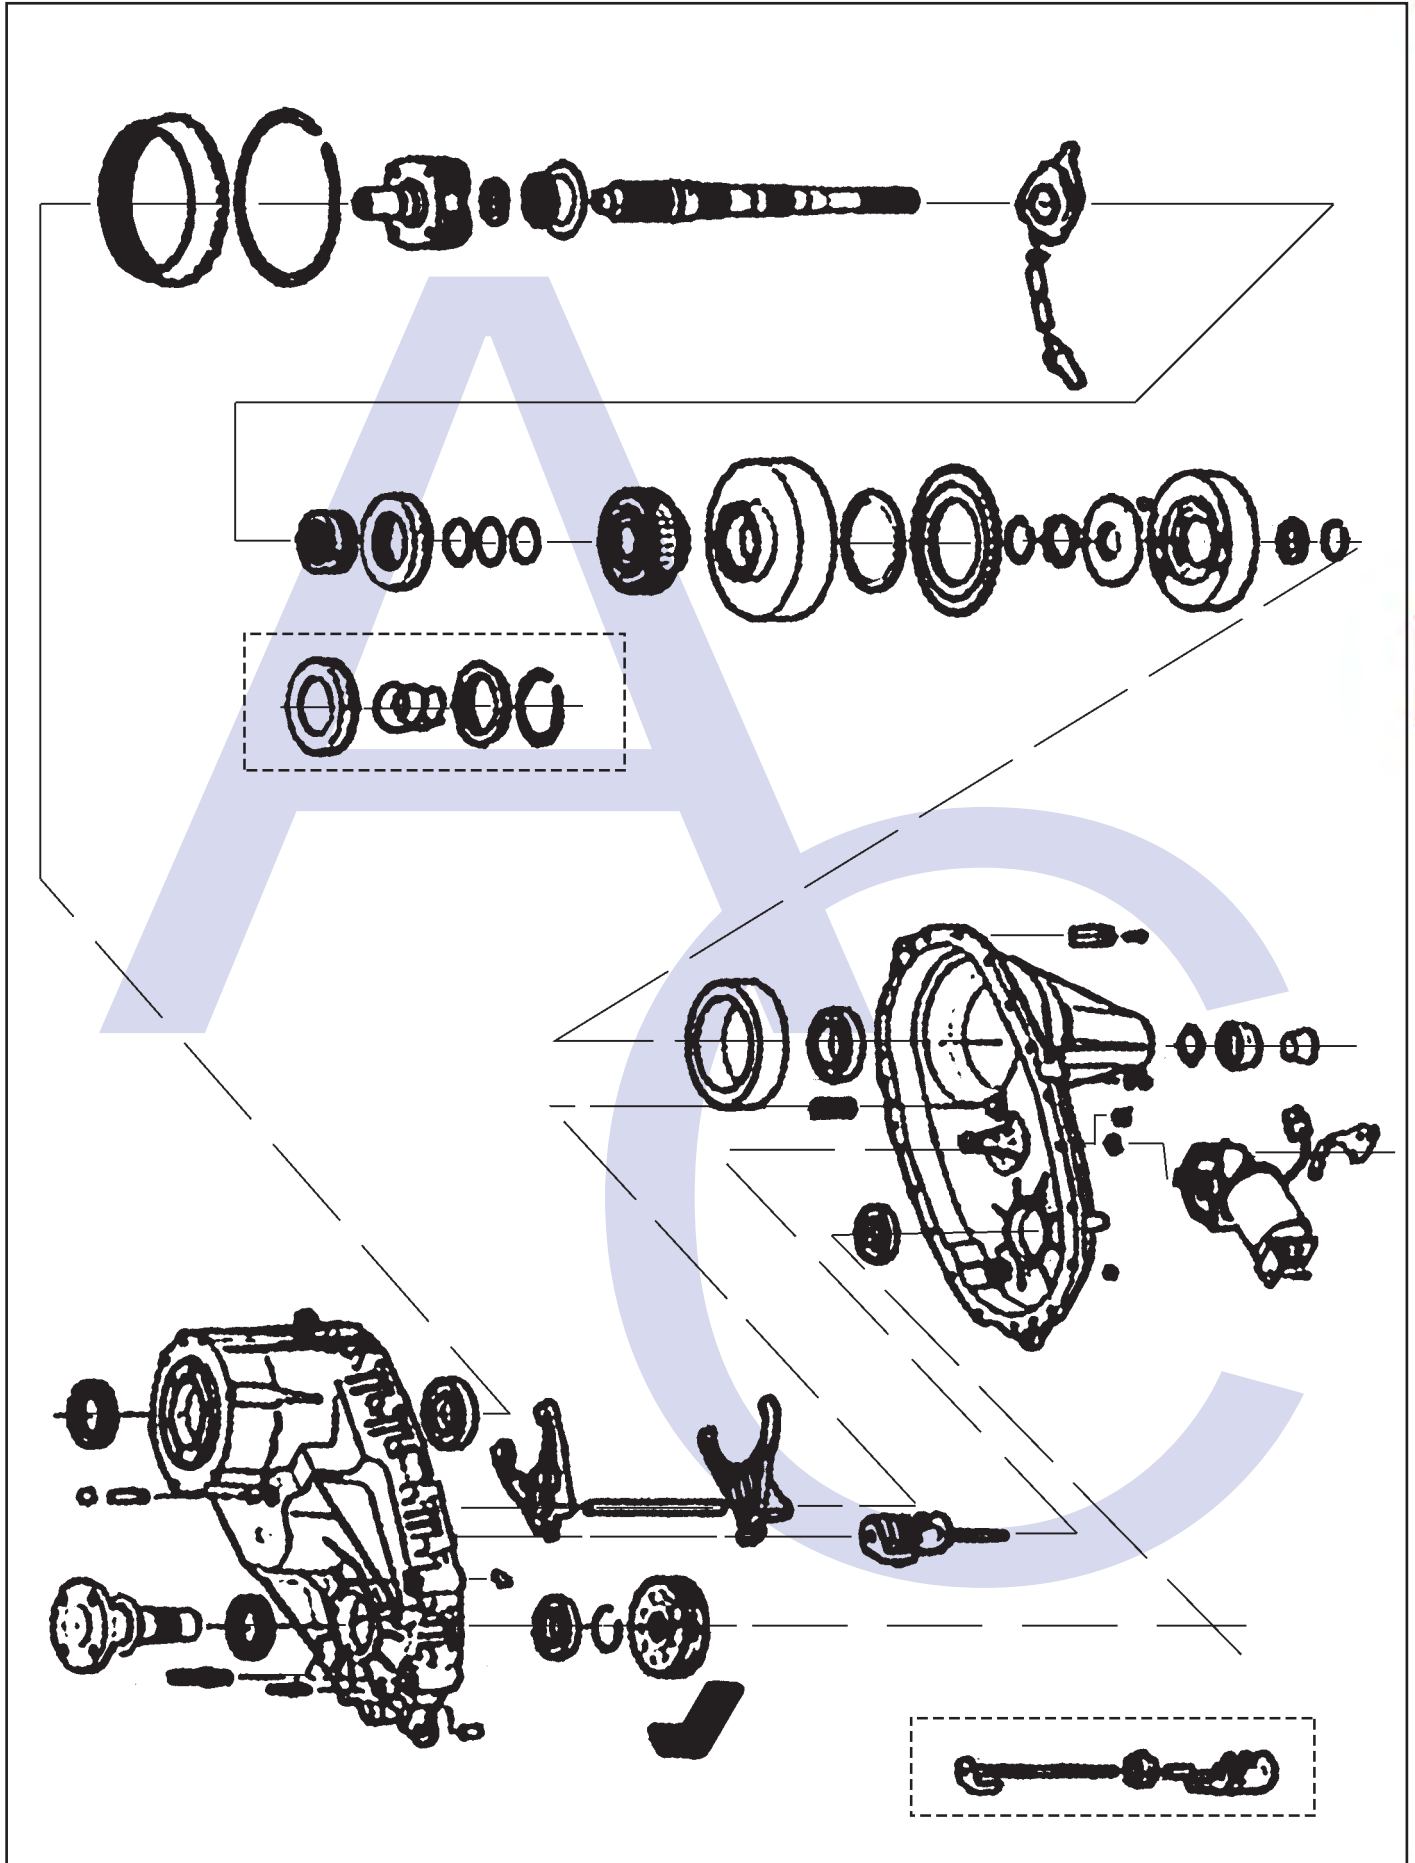

# Borg Warner Model 4417

Ford Expedition, F150 (2007-)  
Torque on Demand Transfer Case

AUTOMATIC CHOICE

THE AUTOMATIC TRANSMISSION PARTS WAREHOUSE

# Borg Warner Model 4417

### Torque on Demand Transfer Case

AUTOMATIC CHOICE

THE AUTOMATIC TRANSMISSION PARTS WAREHOUSE

ILL NO.	DESCRIPTION	YEARS	QTY	PART NO
<b>MASTER OVERHAUL KITS</b>				
<b>OVERHAUL GASKET AND SEAL KITS</b>				
<b>GASKET &amp; RUBBER COMPONENTS</b>				
<b>METAL CLAD SEALS</b>				
<b>BUSHINGS, BEARINGS &amp; WASHERS</b>				
<b>DRIVE CHAINS</b>				
<b>ELECTRICAL COMPONENTS</b>				
<b>HARD PARTS</b>				
<b>MOUNTINGS</b>				
<b>TRANSFER CASE ASSY'S</b>				
<b>TOOLS &amp; MANUALS</b>				

ILL NO.	DESCRIPTION	YEARS	QTY	PART NO