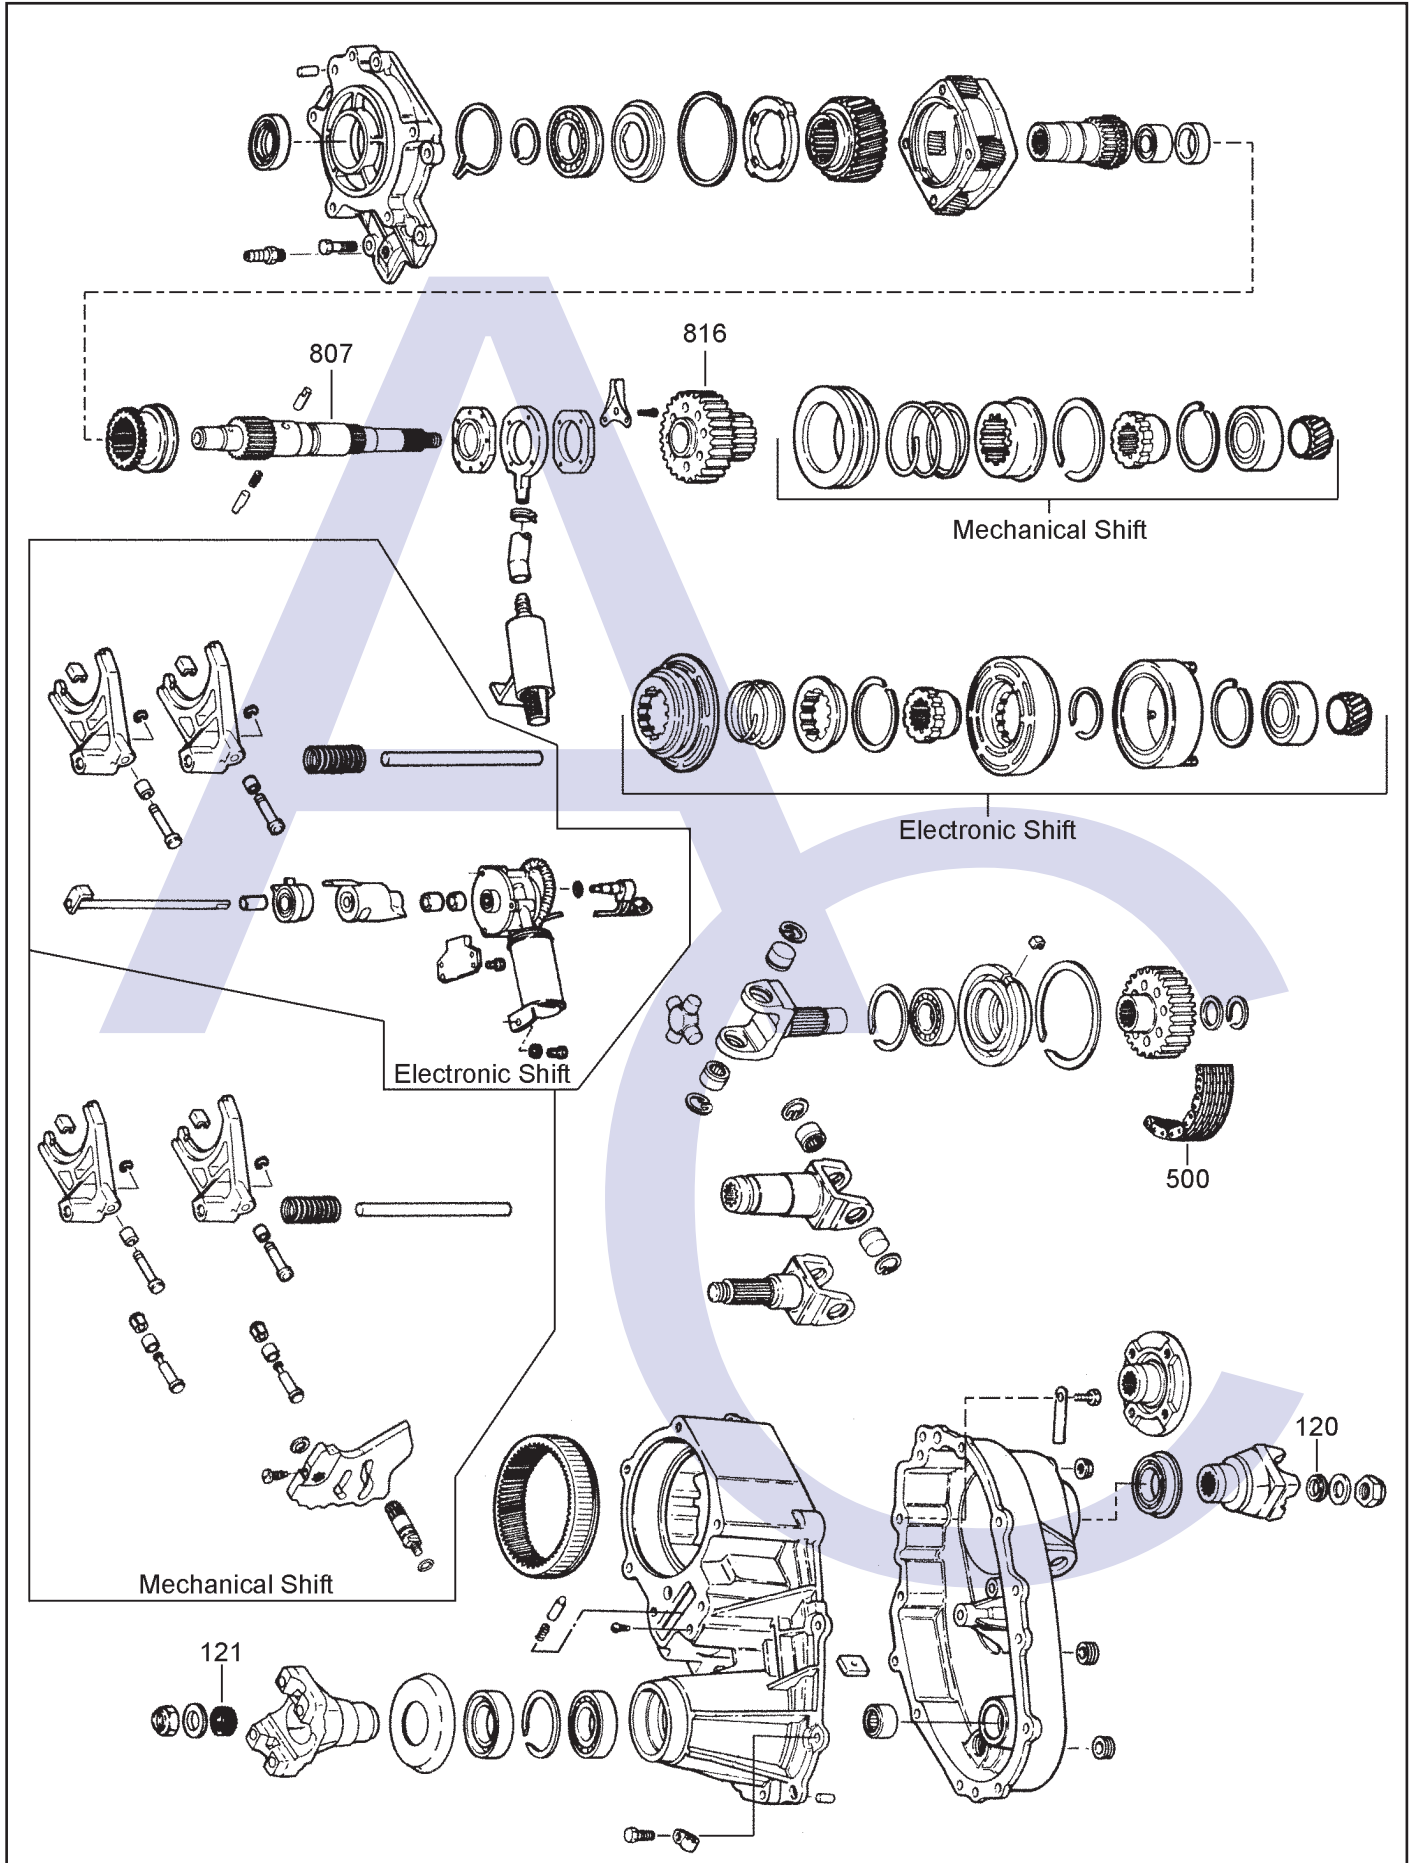

BORG WARNER MODEL 1350/1354

FORD EXPLORER 83 - ON
BRONCO II
RANGER

PART TIME TRANSFER CASE (Manual & Electronic Shift)

AUTOMATIC CHOICE

THE AUTOMATIC TRANSMISSION PARTS WAREHOUSE

PART TIME TRANSFER CASE (Manual & Electronic Shift)

AUTOMATIC CHOICE

THE AUTOMATIC TRANSMISSION PARTS WAREHOUSE

ILL NO.	DESCRIPTION	YEARS	QTY	PART NO
MASTER OVERHAUL KITS				
OVERHAUL GASKET AND SEAL KITS				
Kit	Gasket & Seal Kit 1350.....	83-ON	1	YBW1350.GSK01
Kit	Gasket & Seal Kit 1354.....	90-ON	1	YBW1354.GSK01
GASKET & RUBBER COMPONENTS				
120	Rubber Sealing Washer.....	83-ON	1	YBW1350.WA01
121	Rubber Sealing Washer.....	83-ON	1	YBW1350.WA01
METAL CLAD SEALS				
BUSHINGS, BEARINGS & WASHERS				
DRIVE CHAINS				
500	Drive Chain (31.75mm Wide x 31 Links)	83-00	1	YBW1354.CH01
HARD PARTS				
NI	Pump Repair Kit.....	83-ON	1	YBW1356.PUM01
807	Main Shaft.....	83-ON	1	YBW1354.SH01
816	Drive Sprocket (Top 24 Teeth) ..	83-ON	1	YBW1354.GE01
MOUNTINGS				

ILL NO.	DESCRIPTION	YEARS	QTY	PART NO