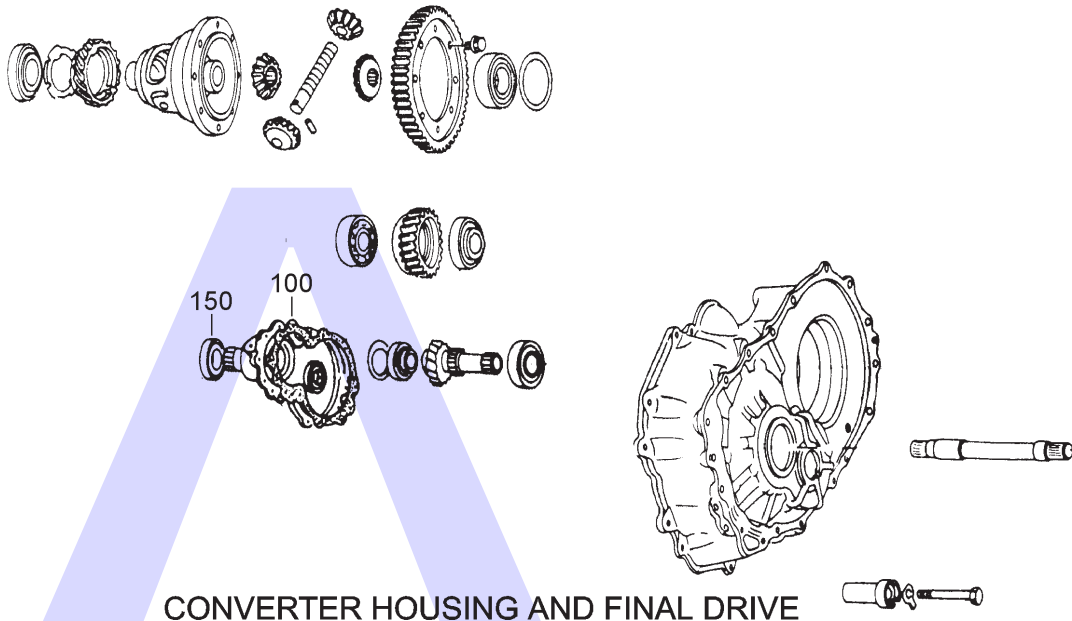

NISSAN RL3F01A, RN3F01A

3 SPEED FWD (Hydraulic Control)

AUTOMATIC CHOICE

THE AUTOMATIC TRANSMISSION PARTS WAREHOUSE

A

CONVERTER HOUSING AND FINAL DRIVE

B

PLANET SETS

C

FORWARD AND DIRECT CLUTCH

D

LOW REVERSE CLUTCH AND PUMP

NISSAN RL3F01A, RN3F01A

3 SPEED FWD (Hydraulic Control)

AUTOMATIC CHOICE

THE AUTOMATIC TRANSMISSION PARTS WAREHOUSE

ILL NO.	DESCRIPTION	YEARS	QTY	PART NO
KITS				
Kit	Overhaul Kit (Transtec).....	81-ON	1	RL3.OHK01
Kit	Overhaul Kit (Precision).....	81-ON	1	RL3.OHK51
Kit	Gasket & Rubber Kit.....	81-ON	1	RL3.GSK01
GASKETS				
100A	Front Cover Gasket.....	81-ON	1	RL3.GAS03
101D	Case to Case Gasket.....	81-ON	1	RL3.GAS02
102D	Pan Gasket.....	81-ON	1	RL3.GAS01
RUBBER COMPONENTS				
METAL CLAD SEALS				
150A	Converter Seal.....	81-ON	1	RL3.MCS01
151D	Axle Shaft.....	81-ON	2	RL3.MCS02
MOULDED PISTONS				
170D	Low/ Reverse Moulded.....	81-ON	1	RL3.PIS01
SEALING RINGS				
Kit	Sealing Ring.....	81-ON	1	RL3.SRK01
FRICTION PLATES				
250C	Forward Clutch (128mm OD x 1.90mm x 8T)	81-ON	4	RL3.FRP02
250C	Forward Clutch (128mm OD x 1.60mm x 8T)	83-ON	4-5	RL3.FRP03
251C	Direct Clutch (128mm OD x 1.90mm x 8T)	81-ON	2	RL3.FRP02
251C	Direct Clutch (128mm OD x 1.60mm x 8T)	83-ON	4-5	RL3.FRP03
252D	Low & Reverse (177mm OD x 2.00mm x 8T)	81-ON	4-5	RL3.FRP01
STEEL PLATES				
Kit	Steel Plate (Alto).....	81-ON	1	RL3.STK51
300C	Forward Clutch (112mm ID x 2.00mm x 12T)	81-ON	4	RL3.STP02
301C	Direct Clutch (112mm ID x 2.00mm x 12T)	81-ON	3	RL3.STP02
302D	Low & Reverse (160mm ID x 2.00mm x 8T)	81-ON	5	RL3.STP01
PRESSURE PLATES				