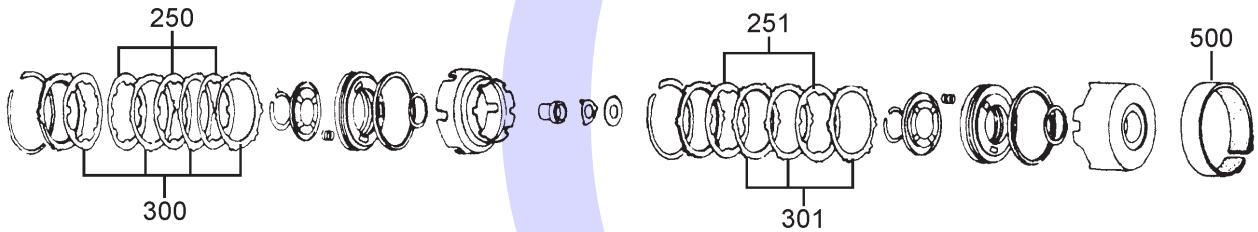

NISSAN RL3F01A, RN3F01A

3 SPEED FWD (Hydraulic Control)

AUTOMATIC CHOICE

THE AUTOMATIC TRANSMISSION PARTS WAREHOUSE

A

CONVERTER HOUSING AND FINAL DRIVE

B

PLANET SETS

C

FORWARD AND DIRECT CLUTCH

D

LOW REVERSE CLUTCH AND PUMP

NISSAN RL3F01A, RN3F01A

3 SPEED FWD (Hydraulic Control)

AUTOMATIC CHOICE

THE AUTOMATIC TRANSMISSION PARTS WAREHOUSE

ILL NO.	DESCRIPTION	YEARS	QTY	PART NO
KITS				
Kit	Overhaul Kit (Transtec).....	81-ON	1	RL3.OHK01
Kit	Overhaul Kit (Precision).....	81-ON	1	RL3.OHK51
Kit	Gasket & Rubber Kit.....	81-ON	1	RL3.GSK01
GASKETS				
100A	Front Cover Gasket.....	81-ON	1	RL3.GAS03
101D	Case to Case Gasket.....	81-ON	1	RL3.GAS02
102D	Pan Gasket.....	81-ON	1	RL3.GAS01
RUBBER COMPONENTS				
METAL CLAD SEALS				
150A	Converter Seal.....	81-ON	1	RL3.MCS01
151D	Axle Shaft.....	81-ON	2	RL3.MCS02
MOULDED PISTONS				
170D	Low/ Reverse Moulded.....	81-ON	1	RL3.PIS01
SEALING RINGS				
Kit	Sealing Ring.....	81-ON	1	RL3.SRK01
FRICTION PLATES				
250C	Forward Clutch (128mm OD x 1.90mm x 8T)	81-ON	4	RL3.FRP02
250C	Forward Clutch (128mm OD x 1.60mm x 8T)	83-ON	4-5	RL3.FRP03
251C	Direct Clutch (128mm OD x 1.90mm x 8T)	81-ON	2	RL3.FRP02
251C	Direct Clutch (128mm OD x 1.60mm x 8T)	83-ON	4-5	RL3.FRP03
252D	Low & Reverse (177mm OD x 2.00mm x 8T)	81-ON	4-5	RL3.FRP01
STEEL PLATES				
Kit	Steel Plate (Alto).....	81-ON	1	RL3.STK51
300C	Forward Clutch (112mm ID x 2.00mm x 12T)	81-ON	4	RL3.STP02
301C	Direct Clutch (112mm ID x 2.00mm x 12T)	81-ON	3	RL3.STP02
302D	Low & Reverse (160mm ID x 2.00mm x 8T)	81-ON	5	RL3.STP01
PRESSURE PLATES				