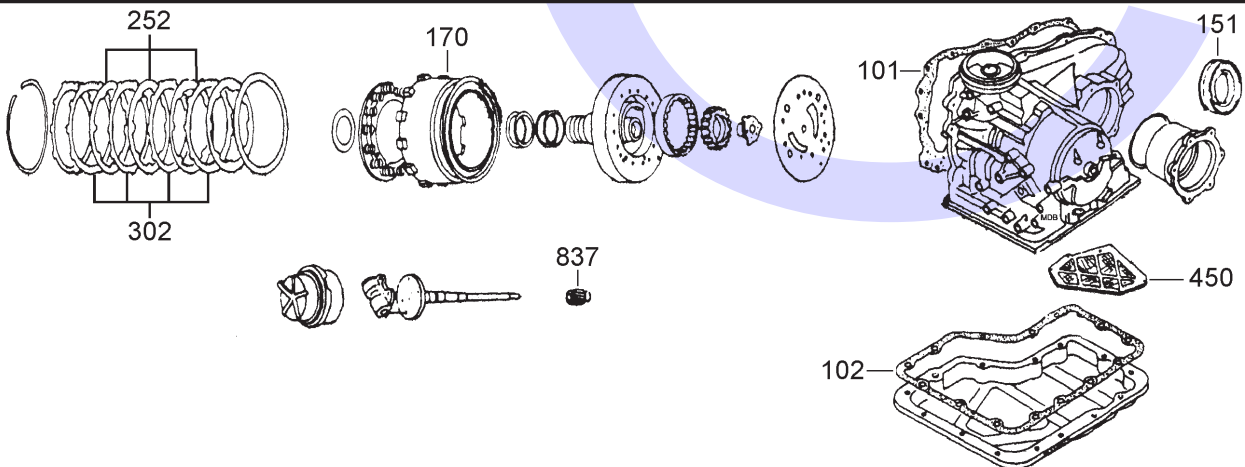

NISSAN RL3F01A, RN3F01A

3 SPEED FWD (Hydraulic Control)

AUTOMATIC CHOICE

THE AUTOMATIC TRANSMISSION PARTS WAREHOUSE

A

CONVERTER HOUSING AND FINAL DRIVE

B

PLANET SETS

C

FORWARD AND DIRECT CLUTCH

D

LOW REVERSE CLUTCH AND PUMP

NISSAN RL3F01A, RN3F01A

3 SPEED FWD (Hydraulic Control)

AUTOMATIC CHOICE

THE AUTOMATIC TRANSMISSION PARTS WAREHOUSE

ILL NO.	DESCRIPTION	YEARS	QTY	PART NO
KITS				
Kit	Overhaul Kit (Transtec).....	81-ON	1	RL3.OHK01
Kit	Overhaul Kit (Precision).....	81-ON	1	RL3.OHK51
Kit	Gasket & Rubber Kit.....	81-ON	1	RL3.GSK01
GASKETS				
100A	Front Cover Gasket.....	81-ON	1	RL3.GAS03
101D	Case to Case Gasket.....	81-ON	1	RL3.GAS02
102D	Pan Gasket.....	81-ON	1	RL3.GAS01
RUBBER COMPONENTS				
METAL CLAD SEALS				
150A	Converter Seal.....	81-ON	1	RL3.MCS01
151D	Axle Shaft.....	81-ON	2	RL3.MCS02
MOULDED PISTONS				
170D	Low/ Reverse Moulded.....	81-ON	1	RL3.PIS01
SEALING RINGS				
Kit	Sealing Ring.....	81-ON	1	RL3.SRK01
FRICTION PLATES				
250C	Forward Clutch (128mm OD x 1.90mm x 8T)	81-ON	4	RL3.FRP02
250C	Forward Clutch (128mm OD x 1.60mm x 8T)	83-ON	4-5	RL3.FRP03
251C	Direct Clutch (128mm OD x 1.90mm x 8T)	81-ON	2	RL3.FRP02
251C	Direct Clutch (128mm OD x 1.60mm x 8T)	83-ON	4-5	RL3.FRP03
252D	Low & Reverse (177mm OD x 2.00mm x 8T)	81-ON	4-5	RL3.FRP01
STEEL PLATES				
Kit	Steel Plate (Alto).....	81-ON	1	RL3.STK51
300C	Forward Clutch (112mm ID x 2.00mm x 12T)	81-ON	4	RL3.STP02
301C	Direct Clutch (112mm ID x 2.00mm x 12T)	81-ON	3	RL3.STP02
302D	Low & Reverse (160mm ID x 2.00mm x 8T)	81-ON	5	RL3.STP01
PRESSURE PLATES				