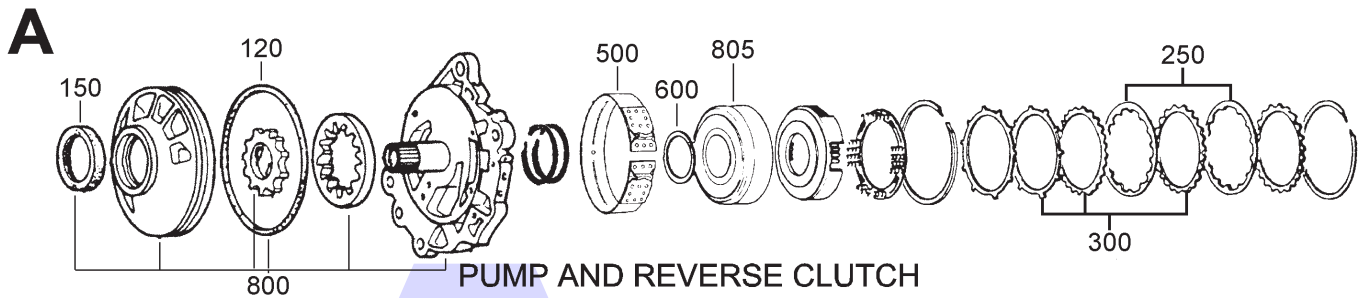

NISSAN RE4F04A/B/V, 4F20E

4 SPEED FWD (Electronic & Hydraulic Control)

AUTOMATIC CHOICE

THE AUTOMATIC TRANSMISSION PARTS WAREHOUSE

NISSAN RE4F04A/B/V, 4F20E

4 SPEED FWD (Electronic & Hydraulic Control)

AUTOMATIC CHOICE

THE AUTOMATIC TRANSMISSION PARTS WAREHOUSE

ILL NO.	DESCRIPTION	YEARS	QTY	PART NO
KITS				
Kit	Overhaul Kit (Transtec).....	92-ON	1	RL4.OHK03
Kit	Overhaul Kit (Precision).....	92-ON	1	RE4.OHK52
GASKETS				
Kit	Valve Body Gasket Set	92-ON	1	RL4.GK03
100F	Pan Gasket	92-ON	1	RL4.GAS04
METAL CLAD SEALS				
150A	Converter Seal	92-ON	1	RL4.MCS05
151F	Drive Shaft R/Hand (2WD).....	92-ON	1	RL4.MCS06
151F	Drive Shaft R/Hand (4x4) (78mm x 50mm Nissan X-Trail)	92-ON	1	RE09.MCS03
MOULDED PISTONS				
Kit	RE4F04B Nissan (2 Pieces)	92-ON	1	RE4.PISKIT11
SEALING RINGS				
FRICTIONS PLATES				
Kit	Friction Plate (Alto)	92-ON	1	RE4.FRK51
250A	Reverse Clutch (140mm OD x 1.60mm x 28T) ..	92-ON	2	RL4.FRP20
250A	Reverse Clutch (Alto) (140mm OD x 1.60mm x 28T) ..	92-ON	2	RL4.FRP80
250A	Reverse Clutch (RE4F04B) (147mm OD x 1.63mm x 28T) ..	03-ON	2	RE4.FRP06
251B	High Clutch (112mm OD x 1.60mm x 21T)...	92-5/94	4	RL4.FRP21
251B	High Clutch (112mm OD x 1.60mm x 24T)...	6/94-ON	5	RL4.FRP23
251B	High Clutch (Alto) (112mm OD x 1.60mm x 24T)...	6/94-ON	5	RL4.FRP73
252D	Forward Clutch (137mm OD x 1.60mm x 32T) ..	92-ON	5	RL4.FRP25
253D	Overrun Clutch (127mm OD x 1.60mm x 20T) ..	92-ON	3	RL4.FRP27
254E	Low & Reverse (164mm OD x 1.80mm x 32T) ..	92-ON	6-7	RL4.FRP29
254E	Low & Reverse (Alto) (164mm OD x 1.80mm x 32T) ..	92-ON	6-7	RL4.FRP79
STEEL PLATES				
Kit	Steel Plate (Alto).....	92-ON	1	RE4.STK51
300A	Reverse Clutch (126mm ID x 1.80mm x 30T)	92-ON	2	RL4.STP21
300A	Reverse Clutch (Alto) (126mm ID x 1.80mm x 30T)	92-ON	2	RL4.STP30
300A	Reverse Clutch (RE4F04B) (125.9mm ID x 1.80mm x 32T) .	03-ON	2	RE4.STP18
301B	High Clutch (92mm ID x 1.40mm x 28T)	92-ON	6	RL4.STP22
301B	High Clutch (92mm ID x 2.00mm x 28T)	92-ON	1	RL4.STP24

ILL NO.	DESCRIPTION	YEARS	QTY	PART NO
STEEL PLATES Cont...				
302D	Forward Clutch (126mm ID x 1.80mm x 32T)	92-ON	5	RL4.STP25
303D	Overrun Clutch (113mm ID x 1.60mm x 8T)	92-ON	5	RL4.STP27
304E	Low & Reverse (150mm ID x 1.80mm x 10T) ...	92-ON	6-8	RL4.STP29
PRESSURE PLATES				
401B	High Clutch (3.60mm).....	92-ON	1	RL4.PP01
FILTERS				
450F	Filter (RE4F04A/V).....	92-ON	1	RL4.FIL20
450F	Filter (RE4F04B) (Maxima, Quest, Altima).....	03-ON	1	RL4.FIL23
BANDS				
500A	Overdrive & Second Band	92-ON	1	RL4.BAN21
500A	Overdrive & Second Band (Borg Warner)	92-ON	1	RL4.BAN22
BUSHES				
NI	Pump Bush	92-ON	1	RL4.BUS05
THRUST WASHERS & BEARINGS				
600A	Thrust Washer Pump to Rev Input (0.762mm - 0.863mm)	92-ON	AR	RL4.THW21
	(0.889mm - 0.990mm)	92-ON	AR	RL4.THW22
	(1.016mm - 1.117mm).....	92-ON	AR	RL4.THW23
	(1.143mm - 1.245mm)	92-ON	AR	RL4.THW24
	(1.397mm - 1.499mm)	92-ON	AR	RL4.THW25
	(1.524mm - 1.626mm)	92-ON	AR	RL4.THW26
	(1.651mm - 1.753mm)	92-ON	AR	RL4.THW27
	(1.778mm - 1.905mm)	92-ON	AR	RL4.THW28
650B	Race Pump to High Drum (0.889mm - 0.990mm)	92-ON	AR	RL4.THW31
	(1.016mm - 1.117mm).....	92-ON	AR	RL4.THW32
	(1.143mm - 1.245mm)	92-ON	AR	RL4.THW33
	(1.270mm - 1.372mm)	92-ON	AR	RL4.THW34
	(1.397mm - 1.499mm)	92-ON	AR	RL4.THW35
	(1.524mm - 1.626mm)	92-ON	AR	RL4.THW36
	(1.651mm - 1.753mm)	92-ON	AR	RL4.THW37
	(1.778mm - 1.880mm)	92-ON	AR	RL4.THW38
	(1.905mm - 2.023mm)	92-ON	AR	RL4.THW39