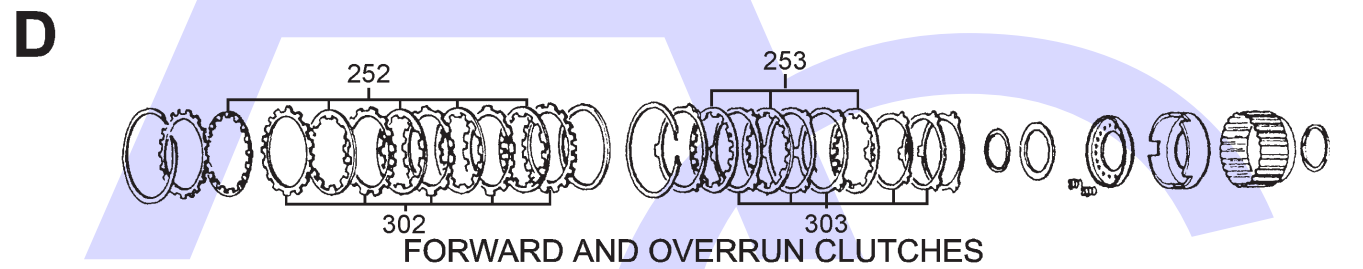

NISSAN RE4F04A/B/V, 4F20E

4 SPEED FWD (Electronic & Hydraulic Control)

AUTOMATIC CHOICE

THE AUTOMATIC TRANSMISSION PARTS WAREHOUSE

NISSAN RE4F04A/B/V, 4F20E

4 SPEED FWD (Electronic & Hydraulic Control)

AUTOMATIC CHOICE

THE AUTOMATIC TRANSMISSION PARTS WAREHOUSE

ILL NO.	DESCRIPTION	YEARS	QTY	PART NO
KITS				
Kit	Overhaul Kit (Transtec).....	92-ON	1	RL4.OHK03
Kit	Overhaul Kit (Precision).....	92-ON	1	RE4.OHK52
GASKETS				
Kit	Valve Body Gasket Set	92-ON	1	RL4.GK03
100F	Pan Gasket	92-ON	1	RL4.GAS04
METAL CLAD SEALS				
150A	Converter Seal	92-ON	1	RL4.MCS05
151F	Drive Shaft R/Hand (2WD).....	92-ON	1	RL4.MCS06
151F	Drive Shaft R/Hand (4x4) (78mm x 50mm Nissan X-Trail)	92-ON	1	RE09.MCS03
MOULDED PISTONS				
Kit	RE4F04B Nissan (2 Pieces)	92-ON	1	RE4.PISKIT11
SEALING RINGS				
FRICTIONS PLATES				
Kit	Friction Plate (Alto)	92-ON	1	RE4.FRK51
250A	Reverse Clutch (140mm OD x 1.60mm x 28T) ..	92-ON	2	RL4.FRP20
250A	Reverse Clutch (Alto) (140mm OD x 1.60mm x 28T) ..	92-ON	2	RL4.FRP80
250A	Reverse Clutch (RE4F04B) (147mm OD x 1.63mm x 28T) ..	03-ON	2	RE4.FRP06
251B	High Clutch (112mm OD x 1.60mm x 21T)...	92-5/94	4	RL4.FRP21
251B	High Clutch (112mm OD x 1.60mm x 24T)...	6/94-ON	5	RL4.FRP23
251B	High Clutch (Alto) (112mm OD x 1.60mm x 24T)...	6/94-ON	5	RL4.FRP73
252D	Forward Clutch (137mm OD x 1.60mm x 32T) ..	92-ON	5	RL4.FRP25
253D	Overrun Clutch (127mm OD x 1.60mm x 20T) ..	92-ON	3	RL4.FRP27
254E	Low & Reverse (164mm OD x 1.80mm x 32T) ..	92-ON	6-7	RL4.FRP29
254E	Low & Reverse (Alto) (164mm OD x 1.80mm x 32T) ..	92-ON	6-7	RL4.FRP79
STEEL PLATES				
Kit	Steel Plate (Alto).....	92-ON	1	RE4.STK51
300A	Reverse Clutch (126mm ID x 1.80mm x 30T)	92-ON	2	RL4.STP21
300A	Reverse Clutch (Alto) (126mm ID x 1.80mm x 30T)	92-ON	2	RL4.STP30
300A	Reverse Clutch (RE4F04B) (125.9mm ID x 1.80mm x 32T) .	03-ON	2	RE4.STP18
301B	High Clutch (92mm ID x 1.40mm x 28T)	92-ON	6	RL4.STP22
301B	High Clutch (92mm ID x 2.00mm x 28T)	92-ON	1	RL4.STP24