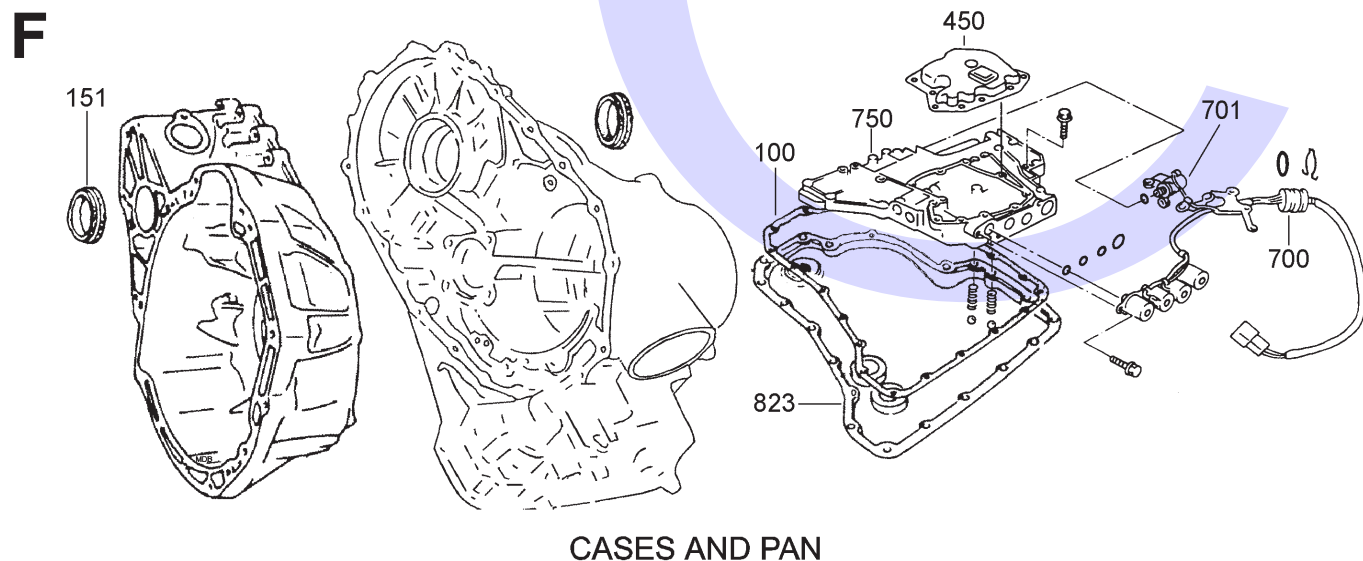

NISSAN RE4F04A/B/V, 4F20E

4 SPEED FWD (Electronic & Hydraulic Control)

AUTOMATIC CHOICE

THE AUTOMATIC TRANSMISSION PARTS WAREHOUSE

NISSAN RE4F04A/B/V, 4F20E

4 SPEED FWD (Electronic & Hydraulic Control)

AUTOMATIC CHOICE

THE AUTOMATIC TRANSMISSION PARTS WAREHOUSE

ILL NO.	DESCRIPTION	YEARS	QTY	PART NO
KITS				
Kit	Overhaul Kit (Transtec).....	92-ON	1	RL4.OHK03
Kit	Overhaul Kit (Precision).....	92-ON	1	RE4.OHK52
GASKETS				
Kit	Valve Body Gasket Set	92-ON	1	RL4.GK03
100F	Pan Gasket	92-ON	1	RL4.GAS04
METAL CLAD SEALS				
150A	Converter Seal	92-ON	1	RL4.MCS05
151F	Drive Shaft R/Hand (2WD).....	92-ON	1	RL4.MCS06
151F	Drive Shaft R/Hand (4x4) (78mm x 50mm Nissan X-Trail)	92-ON	1	RE09.MCS03
MOULDED PISTONS				
Kit	RE4F04B Nissan (2 Pieces)	92-ON	1	RE4.PISKIT11
SEALING RINGS				
FRICTIONS PLATES				
Kit	Friction Plate (Alto)	92-ON	1	RE4.FRK51
250A	Reverse Clutch (140mm OD x 1.60mm x 28T) ..	92-ON	2	RL4.FRP20
250A	Reverse Clutch (Alto) (140mm OD x 1.60mm x 28T) ..	92-ON	2	RL4.FRP80
250A	Reverse Clutch (RE4F04B) (147mm OD x 1.63mm x 28T) ..	03-ON	2	RE4.FRP06
251B	High Clutch (112mm OD x 1.60mm x 21T)...	92-5/94	4	RL4.FRP21
251B	High Clutch (112mm OD x 1.60mm x 24T)...	6/94-ON	5	RL4.FRP23
251B	High Clutch (Alto) (112mm OD x 1.60mm x 24T)...	6/94-ON	5	RL4.FRP73
252D	Forward Clutch (137mm OD x 1.60mm x 32T) ..	92-ON	5	RL4.FRP25
253D	Overrun Clutch (127mm OD x 1.60mm x 20T) ..	92-ON	3	RL4.FRP27
254E	Low & Reverse (164mm OD x 1.80mm x 32T) ..	92-ON	6-7	RL4.FRP29
254E	Low & Reverse (Alto) (164mm OD x 1.80mm x 32T) ..	92-ON	6-7	RL4.FRP79
STEEL PLATES				
Kit	Steel Plate (Alto).....	92-ON	1	RE4.STK51
300A	Reverse Clutch (126mm ID x 1.80mm x 30T)	92-ON	2	RL4.STP21
300A	Reverse Clutch (Alto) (126mm ID x 1.80mm x 30T)	92-ON	2	RL4.STP30
300A	Reverse Clutch (RE4F04B) (125.9mm ID x 1.80mm x 32T) .	03-ON	2	RE4.STP18
301B	High Clutch (92mm ID x 1.40mm x 28T)	92-ON	6	RL4.STP22
301B	High Clutch (92mm ID x 2.00mm x 28T)	92-ON	1	RL4.STP24

ILL NO.	DESCRIPTION	YEARS	QTY	PART NO
STEEL PLATES Cont...				
302D	Forward Clutch (126mm ID x 1.80mm x 32T)	92-ON	5	RL4.STP25
303D	Overrun Clutch (113mm ID x 1.60mm x 8T)	92-ON	5	RL4.STP27
304E	Low & Reverse (150mm ID x 1.80mm x 10T) ...	92-ON	6-8	RL4.STP29
PRESSURE PLATES				
401B	High Clutch (3.60mm).....	92-ON	1	RL4.PP01
FILTERS				
450F	Filter (RE4F04A/V).....	92-ON	1	RL4.FIL20
450F	Filter (RE4F04B) (Maxima, Quest, Altima).....	03-ON	1	RL4.FIL23
BANDS				
500A	Overdrive & Second Band	92-ON	1	RL4.BAN21
500A	Overdrive & Second Band (Borg Warner)	92-ON	1	RL4.BAN22
BUSHES				
NI	Pump Bush	92-ON	1	RL4.BUS05
THRUST WASHERS & BEARINGS				
600A	Thrust Washer Pump to Rev Input (0.762mm - 0.863mm)	92-ON	AR	RL4.THW21
	(0.889mm - 0.990mm)	92-ON	AR	RL4.THW22
	(1.016mm - 1.117mm).....	92-ON	AR	RL4.THW23
	(1.143mm - 1.245mm)	92-ON	AR	RL4.THW24
	(1.397mm - 1.499mm)	92-ON	AR	RL4.THW25
	(1.524mm - 1.626mm)	92-ON	AR	RL4.THW26
	(1.651mm - 1.753mm)	92-ON	AR	RL4.THW27
	(1.778mm - 1.905mm)	92-ON	AR	RL4.THW28
650B	Race Pump to High Drum (0.889mm - 0.990mm)	92-ON	AR	RL4.THW31
	(1.016mm - 1.117mm).....	92-ON	AR	RL4.THW32
	(1.143mm - 1.245mm)	92-ON	AR	RL4.THW33
	(1.270mm - 1.372mm)	92-ON	AR	RL4.THW34
	(1.397mm - 1.499mm)	92-ON	AR	RL4.THW35
	(1.524mm - 1.626mm)	92-ON	AR	RL4.THW36
	(1.651mm - 1.753mm)	92-ON	AR	RL4.THW37
	(1.778mm - 1.880mm)	92-ON	AR	RL4.THW38
	(1.905mm - 2.023mm)	92-ON	AR	RL4.THW39