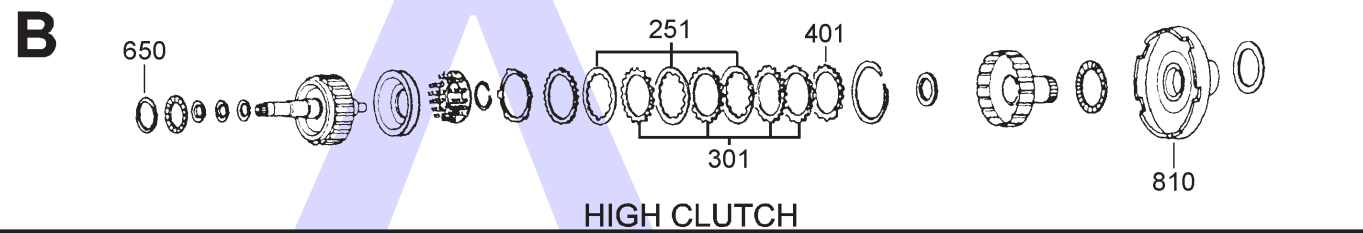

NISSAN RE4F04A/B/V, 4F20E

4 SPEED FWD (Electronic & Hydraulic Control)

AUTOMATIC CHOICE

THE AUTOMATIC TRANSMISSION PARTS WAREHOUSE

NISSAN RE4F04A/B/V, 4F20E

4 SPEED FWD (Electronic & Hydraulic Control)

AUTOMATIC CHOICE

ILL NO.	DESCRIPTION	YEARS	QTY	PART NO
STEEL PLATES Cont...				
302D	Forward Clutch (126mm ID x 1.80mm x 32T)	92-ON	5	RL4.STP25
303D	Overrun Clutch (113mm ID x 1.60mm x 8T)	92-ON	5	RL4.STP27
304E	Low & Reverse (150mm ID x 1.80mm x 10T) ...	92-ON	6-8	RL4.STP29
PRESSURE PLATES				
401B	High Clutch (3.60mm).....	92-ON	1	RL4.PP01
FILTERS				
450F	Filter (RE4F04A/V).....	92-ON	1	RL4.FIL20
450F	Filter (RE4F04B) (Maxima, Quest, Altima).....	03-ON	1	RL4.FIL23
BANDS				
500A	Overdrive & Second Band	92-ON	1	RL4.BAN21
500A	Overdrive & Second Band (Borg Warner)	92-ON	1	RL4.BAN22
BUSHES				
NI	Pump Bush	92-ON	1	RL4.BUS05
THRUST WASHERS & BEARINGS				
600A	Thrust Washer Pump to Rev Input (0.762mm - 0.863mm)	92-ON	AR	RL4.THW21
	(0.889mm - 0.990mm)	92-ON	AR	RL4.THW22
	(1.016mm - 1.117mm).....	92-ON	AR	RL4.THW23
	(1.143mm - 1.245mm)	92-ON	AR	RL4.THW24
	(1.397mm - 1.499mm)	92-ON	AR	RL4.THW25
	(1.524mm - 1.626mm)	92-ON	AR	RL4.THW26
	(1.651mm - 1.753mm)	92-ON	AR	RL4.THW27
	(1.778mm - 1.905mm)	92-ON	AR	RL4.THW28
650B	Race Pump to High Drum (0.889mm - 0.990mm)	92-ON	AR	RL4.THW31
	(1.016mm - 1.117mm).....	92-ON	AR	RL4.THW32
	(1.143mm - 1.245mm)	92-ON	AR	RL4.THW33
	(1.270mm - 1.372mm)	92-ON	AR	RL4.THW34
	(1.397mm - 1.499mm)	92-ON	AR	RL4.THW35
	(1.524mm - 1.626mm)	92-ON	AR	RL4.THW36
	(1.651mm - 1.753mm)	92-ON	AR	RL4.THW37
	(1.778mm - 1.880mm)	92-ON	AR	RL4.THW38
	(1.905mm - 2.023mm)	92-ON	AR	RL4.THW39