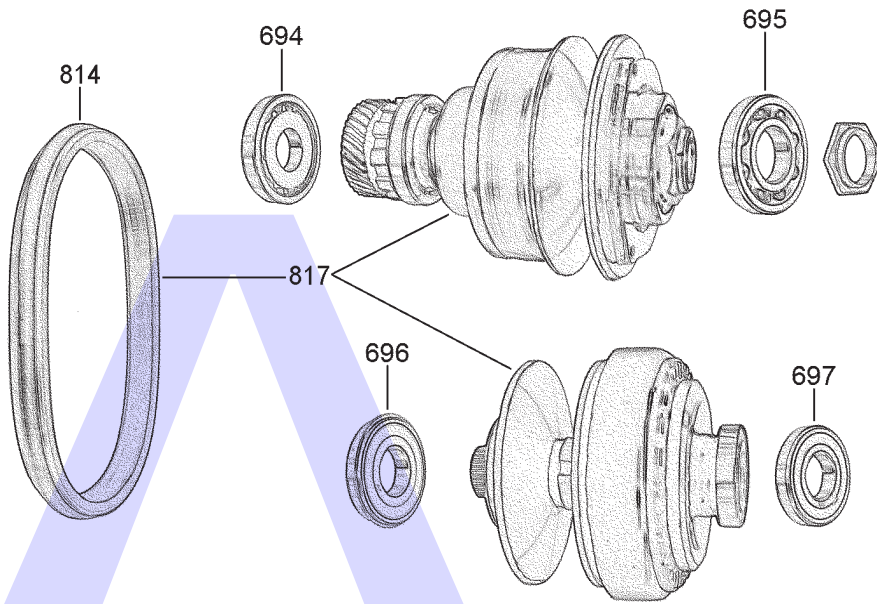

AUTOMATIC CHOICE

THE AUTOMATIC TRANSMISSION PARTS WAREHOUSE

E

Primary Drum (Bottom), Secondary Drum (Top) & Drive Belt

F

Valve Body, Casings & Related Parts

RE0F09A (JF010E) Nissan, Teana, Presage, Murano, Maxima FWD CVT (Electronic Control)

AUTOMATIC CHOICE

THE AUTOMATIC TRANSMISSION PARTS WAREHOUSE

ILL NO.	DESCRIPTION	YEARS	QTY	PART NO
KITS				
Kit	Overhaul (Transtec) (Without Pistons).....	02-ON	1	RE09.OHK01
Kit	Overhaul (OEM) (Without Pistons).....	02-ON	1	RE09.OHK02
Kit	Overhaul (Precision) (Without Pistons).....	02-ON	1	RE09.OHK03
Kit	Overhaul (Precision) (With Pistons).....	02-ON	1	RE09.OHK04
GASKETS				
101F	Pan Gasket	02-ON	1	RE09.GAS01
RUBBER COMPONENTS				
METAL CLAD SEALS				
150A	Front Pump	02-ON	1	RE09.MCS01
152F	Axle Seal L/Hand	02-ON	1	RE09.MCS04
153F	Axle Seal R/Hand (2WD)	02-ON	1	RE09.MCS02
153F	Axle Seal R/Hand (4WD)	02-ON	1	RE09.MCS03
154F	Selector Shaft	02-ON	1	A130.MCS03
MOULDED PISTONS				
SEALING RINGS				
FRICTION PLATES				
Kit	Friction Plate (Alto)	02-ON	1	RE09.FRK51
250B	Forward Clutch (138mm OD x 1.50mm x 36T) ..	02-ON	4	RE09.FRP01
251C	Reverse Brake (178.56mm OD x1.50mm x40T) 02-ON	02-ON	4	RE09.FRP02
STEEL PLATES				
Kit	Steel Plate.....	02-ON	1	RE09.STK01
300B	Forward Clutch (119.76mm ID x 1.40mm x 30T) 02-ON	02-ON	4	RE09.STP01
301C	Reverse Brake (163.83mm ID x 1.40mm x 12T) 02-ON	02-ON	4	RE09.STP02
PRESSURE PLATES				
SPRINGS & CIRCLIPS				