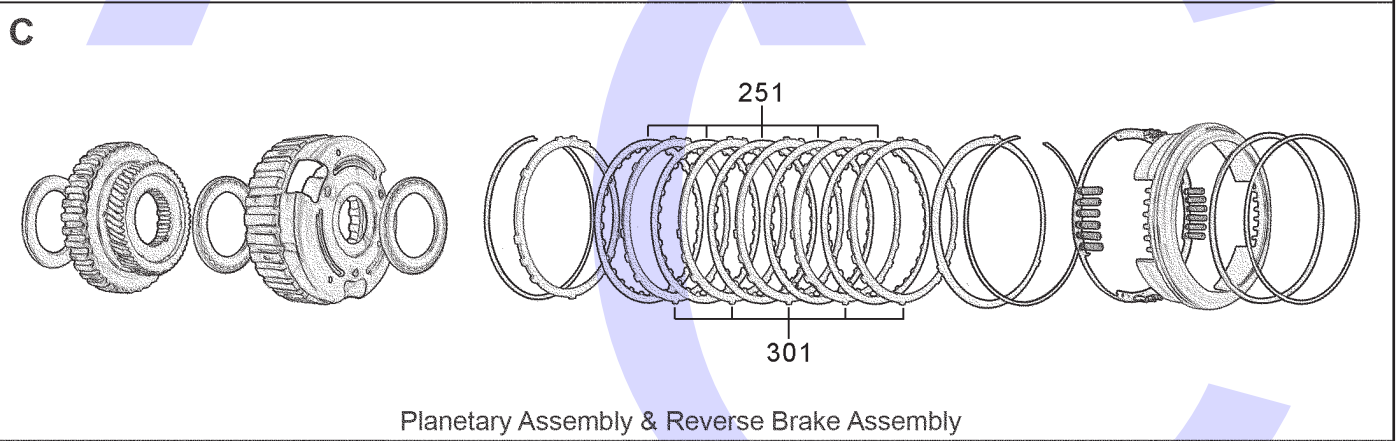

# RE0F09A (JF010E) Nissan, Teana, Presage, Murano, Maxima FWD CVT (Electronic Control)

AUTOMATIC CHOICE

THE AUTOMATIC TRANSMISSION PARTS WAREHOUSE

# RE0F09A (JF010E) Nissan, Teana, Presage, Murano, Maxima FWD CVT (Electronic Control)

AUTOMATIC CHOICE

THE AUTOMATIC TRANSMISSION PARTS WAREHOUSE

E

Primary Drum (Bottom), Secondary Drum (Top) & Drive Belt

F

Valve Body, Casings & Related Parts

# RE0F09A (JF010E) Nissan, Teana, Presage, Murano, Maxima FWD CVT (Electronic Control)

AUTOMATIC CHOICE

THE AUTOMATIC TRANSMISSION PARTS WAREHOUSE

ILL NO.	DESCRIPTION	YEARS	QTY	PART NO
<b>KITS</b>				
Kit	Overhaul (Transtec) (Without Pistons).....	02-ON	1	RE09.OHK01
Kit	Overhaul (OEM) (Without Pistons).....	02-ON	1	RE09.OHK02
Kit	Overhaul (Precision) (Without Pistons).....	02-ON	1	RE09.OHK03
Kit	Overhaul (Precision) (With Pistons).....	02-ON	1	RE09.OHK04
<b>GASKETS</b>				
101F	Pan Gasket .....	02-ON	1	RE09.GAS01
<b>RUBBER COMPONENTS</b>				
<b>METAL CLAD SEALS</b>				
150A	Front Pump .....	02-ON	1	RE09.MCS01
152F	Axle Seal L/Hand .....	02-ON	1	RE09.MCS04
153F	Axle Seal R/Hand (2WD) .....	02-ON	1	RE09.MCS02
153F	Axle Seal R/Hand (4WD) .....	02-ON	1	RE09.MCS03
154F	Selector Shaft .....	02-ON	1	A130.MCS03
<b>MOULDED PISTONS</b>				
<b>SEALING RINGS</b>				
<b>FRICTION PLATES</b>				
Kit	Friction Plate (Alto) .....	02-ON	1	RE09.FRK51
250B	Forward Clutch (138mm OD x 1.50mm x 36T) ..	02-ON	4	RE09.FRP01
251C	Reverse Brake (178.56mm OD x1.50mm x40T) 02-ON	02-ON	4	RE09.FRP02
<b>STEEL PLATES</b>				
Kit	Steel Plate.....	02-ON	1	RE09.STK01
300B	Forward Clutch (119.76mm ID x 1.40mm x 30T) 02-ON	02-ON	4	RE09.STP01
301C	Reverse Brake (163.83mm ID x 1.40mm x 12T) 02-ON	02-ON	4	RE09.STP02
<b>PRESSURE PLATES</b>				
<b>SPRINGS &amp; CIRCLIPS</b>				