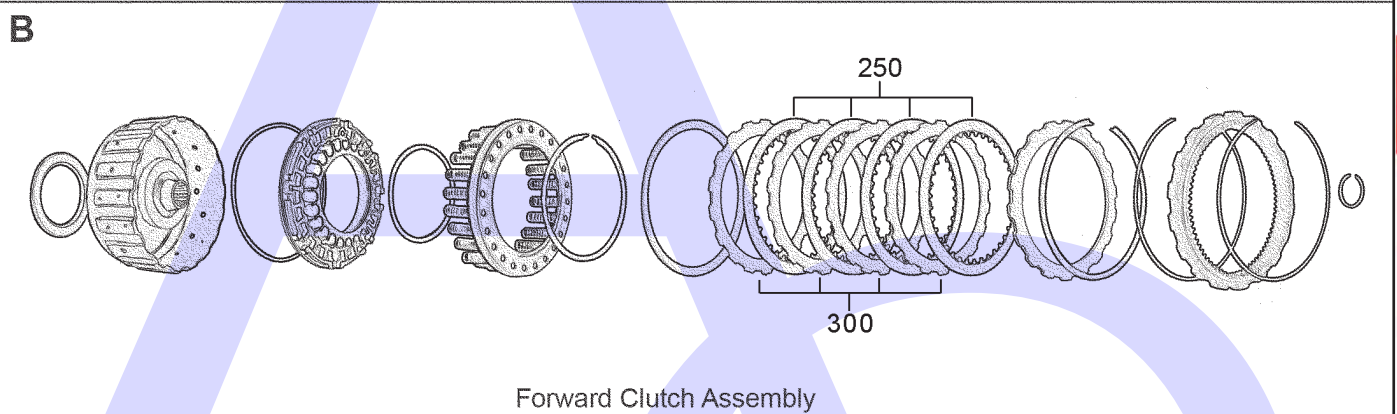

RE0F09A (JF010E) Nissan, Teana, Presage, Murano, Maxima FWD CVT (Electronic Control)

AUTOMATIC CHOICE

THE AUTOMATIC TRANSMISSION PARTS WAREHOUSE

RE0F09A (JF010E) Nissan, Teana, Presage, Murano, Maxima FWD CVT (Electronic Control)

AUTOMATIC CHOICE

THE AUTOMATIC TRANSMISSION PARTS WAREHOUSE

E

Primary Drum (Bottom), Secondary Drum (Top) & Drive Belt

F

Valve Body, Casings & Related Parts

RE0F09A (JF010E) Nissan, Teana, Presage, Murano, Maxima FWD CVT (Electronic Control)