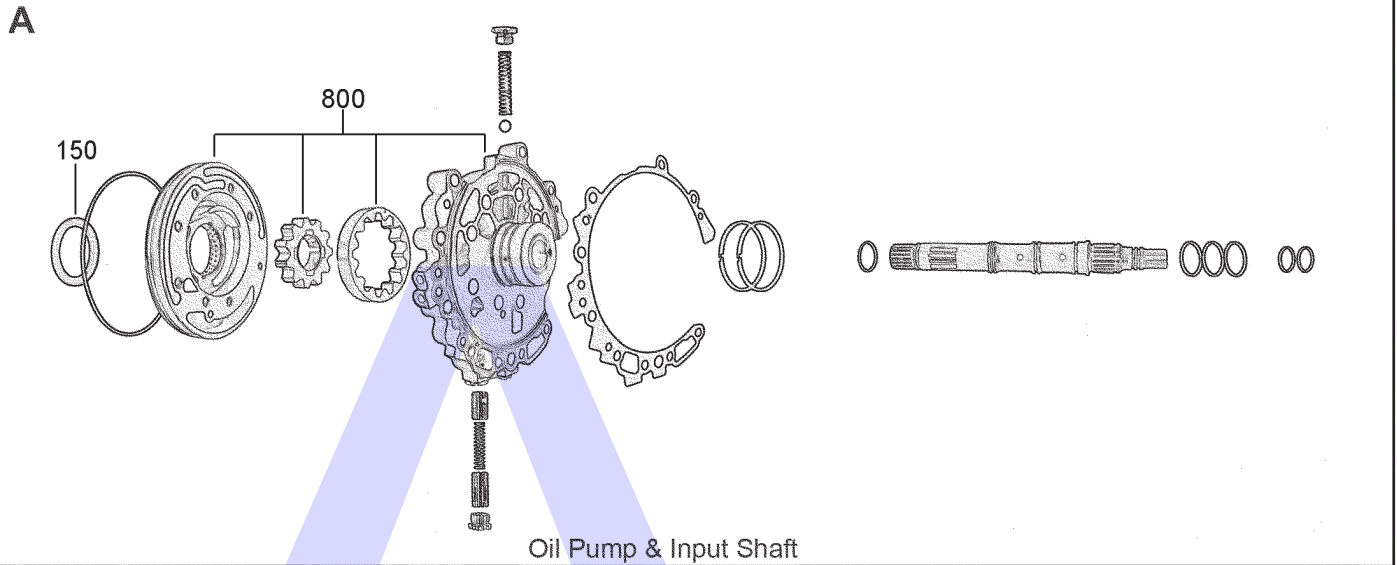

RE0F09A (JF010E) Nissan, Teana, Presage, Murano, Maxima FWD CVT (Electronic Control)

AUTOMATIC CHOICE

THE AUTOMATIC TRANSMISSION PARTS WAREHOUSE

RE0F09A (JF010E) Nissan, Teana, Presage, Murano, Maxima FWD CVT (Electronic Control)

AUTOMATIC CHOICE

THE AUTOMATIC TRANSMISSION PARTS WAREHOUSE

E

Primary Drum (Bottom), Secondary Drum (Top) & Drive Belt

F

Valve Body, Casings & Related Parts

RE0F09A (JF010E) Nissan, Teana, Presage, Murano, Maxima FWD CVT (Electronic Control)