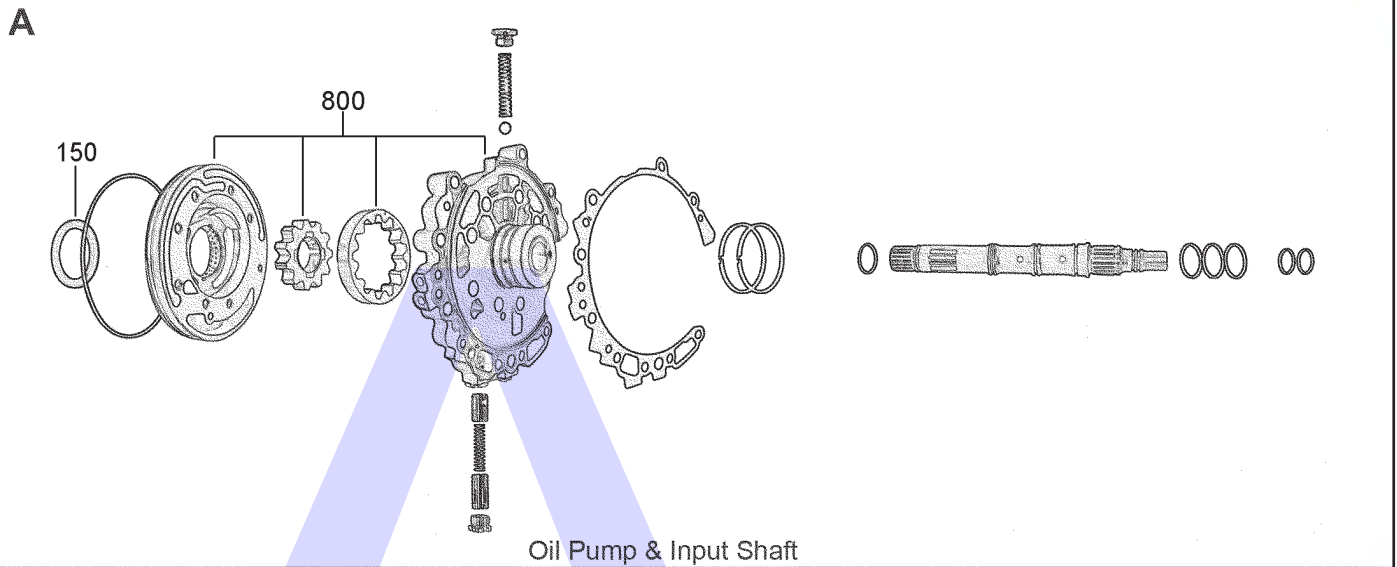

# RE0F09A (JF010E) Nissan, Teana, Presage, Murano, Maxima FWD CVT (Electronic Control)

AUTOMATIC CHOICE

THE AUTOMATIC TRANSMISSION PARTS WAREHOUSE