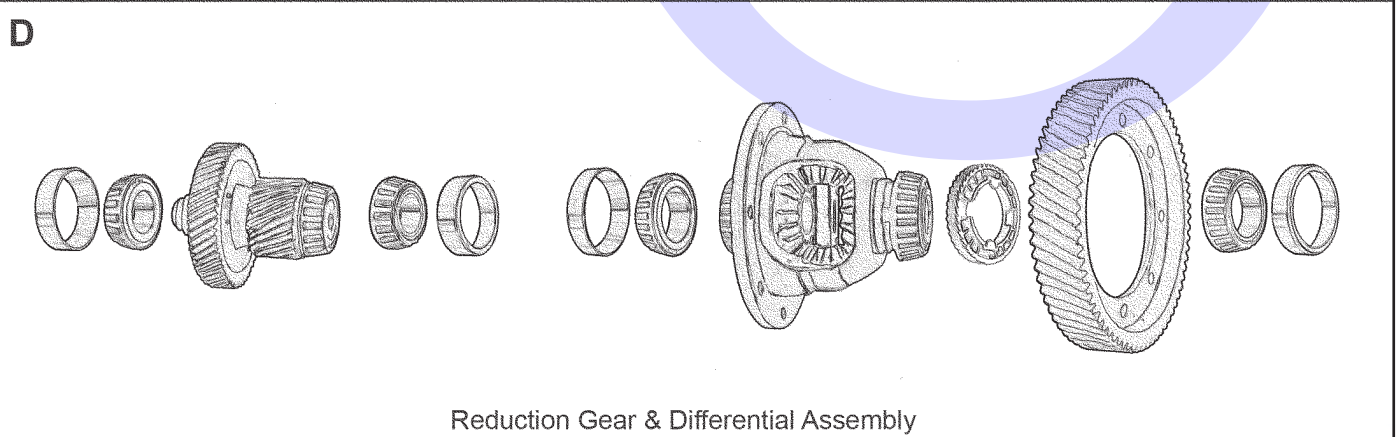

# RE0F09A (JF010E) Nissan, Teana, Presage, Murano, Maxima FWD CVT (Electronic Control)

AUTOMATIC CHOICE

THE AUTOMATIC TRANSMISSION PARTS WAREHOUSE