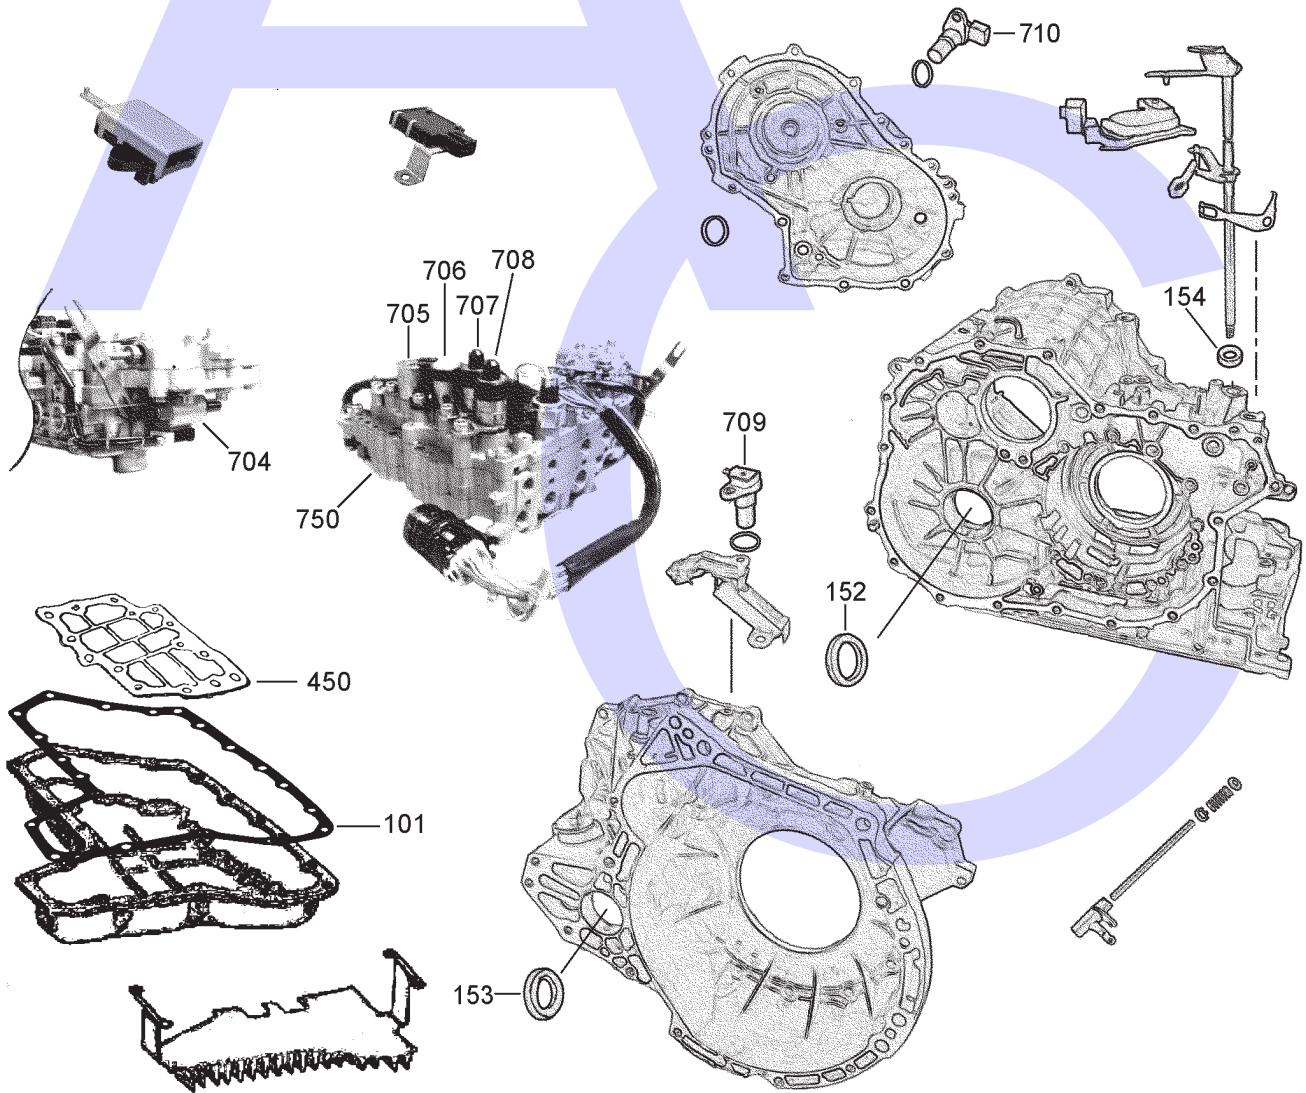

# RE0F09A (JF010E) Nissan, Teana, Presage, Murano, Maxima FWD CVT (Electronic Control)

AUTOMATIC CHOICE

THE AUTOMATIC TRANSMISSION PARTS WAREHOUSE

# RE0F09A (JF010E) Nissan, Teana, Presage, Murano, Maxima FWD CVT (Electronic Control)

AUTOMATIC CHOICE

THE AUTOMATIC TRANSMISSION PARTS WAREHOUSE

E

Primary Drum (Bottom), Secondary Drum (Top) & Drive Belt

F

Valve Body, Casings & Related Parts

# RE0F09A (JF010E) Nissan, Teana, Presage, Murano, Maxima FWD CVT (Electronic Control)

AUTOMATIC CHOICE

THE AUTOMATIC TRANSMISSION PARTS WAREHOUSE

ILL NO.	DESCRIPTION	YEARS	QTY	PART NO
<b>KITS</b>				
Kit	Overhaul (Transtec) (Without Pistons).....	02-ON	1	RE09.OHK01
Kit	Overhaul (OEM) (Without Pistons).....	02-ON	1	RE09.OHK02
Kit	Overhaul (Precision) (Without Pistons).....	02-ON	1	RE09.OHK03
Kit	Overhaul (Precision) (With Pistons).....	02-ON	1	RE09.OHK04
<b>GASKETS</b>				
101F	Pan Gasket .....	02-ON	1	RE09.GAS01
<b>RUBBER COMPONENTS</b>				
<b>METAL CLAD SEALS</b>				
150A	Front Pump .....	02-ON	1	RE09.MCS01
152F	Axle Seal L/Hand .....	02-ON	1	RE09.MCS04
153F	Axle Seal R/Hand (2WD) .....	02-ON	1	RE09.MCS02
153F	Axle Seal R/Hand (4WD) .....	02-ON	1	RE09.MCS03
154F	Selector Shaft .....	02-ON	1	A130.MCS03
<b>MOULDED PISTONS</b>				
<b>SEALING RINGS</b>				
<b>FRICTION PLATES</b>				
Kit	Friction Plate (Alto) .....	02-ON	1	RE09.FRK51
250B	Forward Clutch (138mm OD x 1.50mm x 36T) ..	02-ON	4	RE09.FRP01
251C	Reverse Brake (178.56mm OD x1.50mm x40T) 02-ON	02-ON	4	RE09.FRP02
<b>STEEL PLATES</b>				
Kit	Steel Plate.....	02-ON	1	RE09.STK01
300B	Forward Clutch (119.76mm ID x 1.40mm x 30T) 02-ON	02-ON	4	RE09.STP01
301C	Reverse Brake (163.83mm ID x 1.40mm x 12T) 02-ON	02-ON	4	RE09.STP02
<b>PRESSURE PLATES</b>				
<b>SPRINGS &amp; CIRCLIPS</b>				