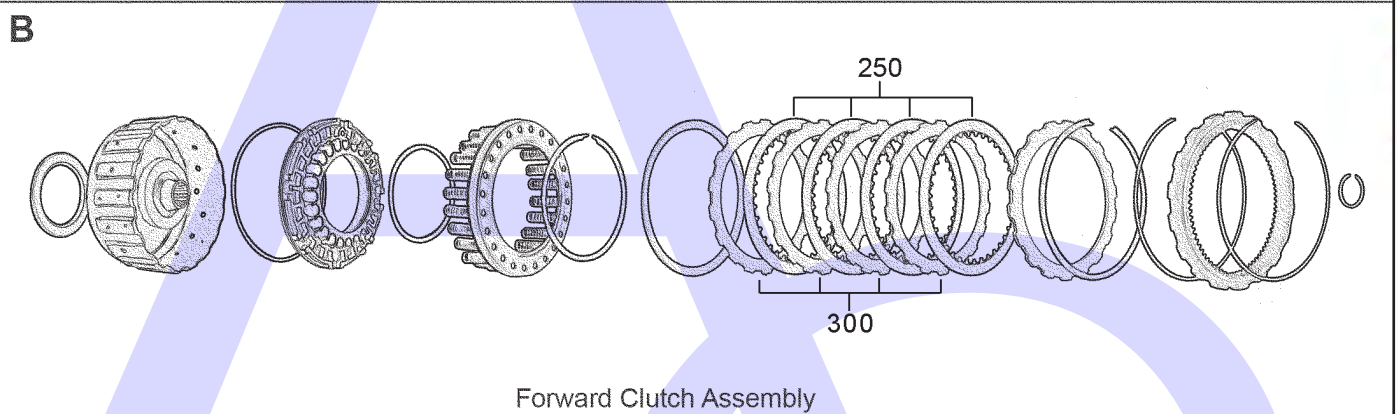

# RE0F09A (JF010E) Nissan, Teana, Presage, Murano, Maxima FWD CVT (Electronic Control)

AUTOMATIC CHOICE

THE AUTOMATIC TRANSMISSION PARTS WAREHOUSE