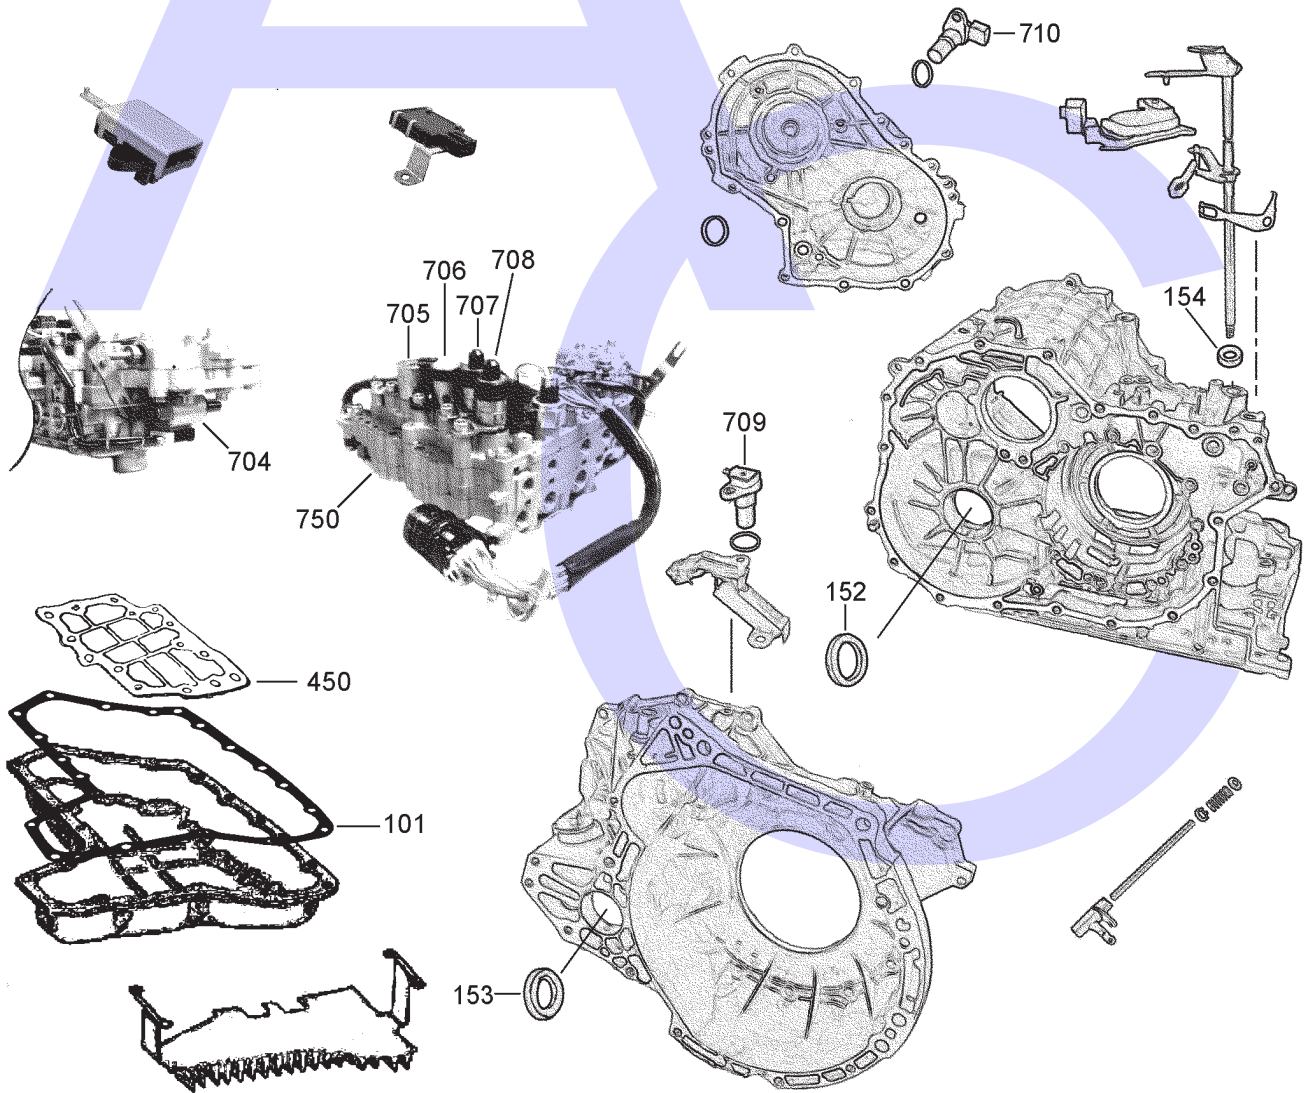

RE0F09A (JF010E) Nissan, Teana, Presage, Murano, Maxima FWD CVT (Electronic Control)

AUTOMATIC CHOICE

THE AUTOMATIC TRANSMISSION PARTS WAREHOUSE

RE0F09A (JF010E) Nissan, Teana, Presage, Murano, Maxima FWD CVT (Electronic Control)

AUTOMATIC CHOICE

THE AUTOMATIC TRANSMISSION PARTS WAREHOUSE

E

Primary Drum (Bottom), Secondary Drum (Top) & Drive Belt

F

Valve Body, Casings & Related Parts

RE0F09A (JF010E) Nissan, Teana, Presage, Murano, Maxima FWD CVT (Electronic Control)

AUTOMATIC CHOICE

THE AUTOMATIC TRANSMISSION PARTS WAREHOUSE

ILL NO.	DESCRIPTION	YEARS	QTY	PART NO
KITS				
Kit	Overhaul (Transtec) (Without Pistons).....	02-ON	1	RE09.OHK01
Kit	Overhaul (OEM) (Without Pistons).....	02-ON	1	RE09.OHK02
Kit	Overhaul (Precision) (Without Pistons).....	02-ON	1	RE09.OHK03
Kit	Overhaul (Precision) (With Pistons).....	02-ON	1	RE09.OHK04
GASKETS				
101F	Pan Gasket	02-ON	1	RE09.GAS01
RUBBER COMPONENTS				
METAL CLAD SEALS				
150A	Front Pump	02-ON	1	RE09.MCS01
152F	Axle Seal L/Hand	02-ON	1	RE09.MCS04
153F	Axle Seal R/Hand (2WD)	02-ON	1	RE09.MCS02
153F	Axle Seal R/Hand (4WD)	02-ON	1	RE09.MCS03
154F	Selector Shaft	02-ON	1	A130.MCS03
MOULDED PISTONS				
SEALING RINGS				
FRICTION PLATES				
Kit	Friction Plate (Alto)	02-ON	1	RE09.FRK51
250B	Forward Clutch (138mm OD x 1.50mm x 36T) ..	02-ON	4	RE09.FRP01
251C	Reverse Brake (178.56mm OD x1.50mm x40T) 02-ON	02-ON	4	RE09.FRP02
STEEL PLATES				
Kit	Steel Plate.....	02-ON	1	RE09.STK01
300B	Forward Clutch (119.76mm ID x 1.40mm x 30T) 02-ON	02-ON	4	RE09.STP01
301C	Reverse Brake (163.83mm ID x 1.40mm x 12T) 02-ON	02-ON	4	RE09.STP02
PRESSURE PLATES				
SPRINGS & CIRCLIPS				