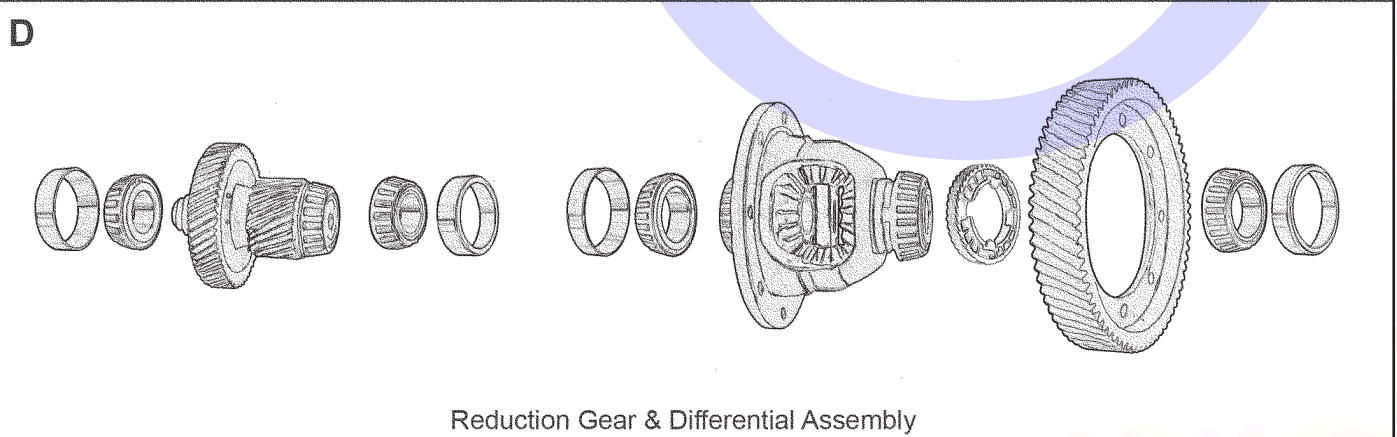

RE0F09A (JF010E) Nissan, Teana, Presage, Murano, Maxima FWD CVT (Electronic Control)

AUTOMATIC CHOICE

THE AUTOMATIC TRANSMISSION PARTS WAREHOUSE

RE0F09A (JF010E) Nissan, Teana, Presage, Murano, Maxima FWD CVT (Electronic Control)

AUTOMATIC CHOICE

THE AUTOMATIC TRANSMISSION PARTS WAREHOUSE

E

Primary Drum (Bottom), Secondary Drum (Top) & Drive Belt

F

Valve Body, Casings & Related Parts

RE0F09A (JF010E) Nissan, Teana, Presage, Murano, Maxima FWD CVT (Electronic Control)