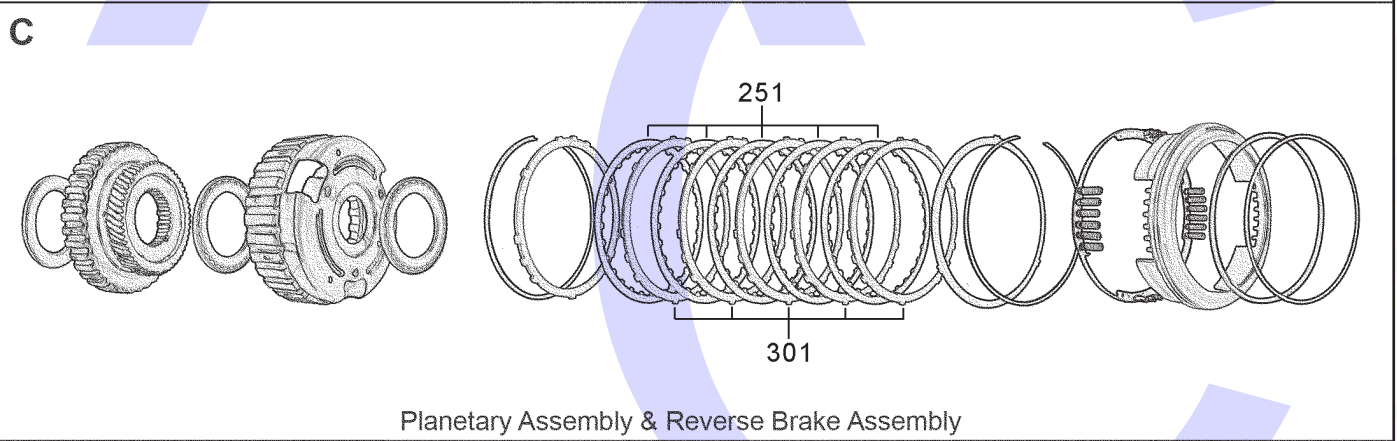

RE0F09A (JF010E) Nissan, Teana, Presage, Murano, Maxima FWD CVT (Electronic Control)

AUTOMATIC CHOICE

THE AUTOMATIC TRANSMISSION PARTS WAREHOUSE

RE0F09A (JF010E) Nissan, Teana, Presage, Murano, Maxima FWD CVT (Electronic Control)

AUTOMATIC CHOICE

THE AUTOMATIC TRANSMISSION PARTS WAREHOUSE

E

Primary Drum (Bottom), Secondary Drum (Top) & Drive Belt

F

Valve Body, Casings & Related Parts

RE0F09A (JF010E) Nissan, Teana, Presage, Murano, Maxima FWD CVT (Electronic Control)

AUTOMATIC CHOICE

THE AUTOMATIC TRANSMISSION PARTS WAREHOUSE

ILL NO.	DESCRIPTION	YEARS	QTY	PART NO
KITS				
Kit	Overhaul (Transtec) (Without Pistons).....	02-ON	1	RE09.OHK01
Kit	Overhaul (OEM) (Without Pistons).....	02-ON	1	RE09.OHK02
Kit	Overhaul (Precision) (Without Pistons).....	02-ON	1	RE09.OHK03
Kit	Overhaul (Precision) (With Pistons).....	02-ON	1	RE09.OHK04
GASKETS				
101F	Pan Gasket	02-ON	1	RE09.GAS01
RUBBER COMPONENTS				
METAL CLAD SEALS				
150A	Front Pump	02-ON	1	RE09.MCS01
152F	Axle Seal L/Hand	02-ON	1	RE09.MCS04
153F	Axle Seal R/Hand (2WD)	02-ON	1	RE09.MCS02
153F	Axle Seal R/Hand (4WD)	02-ON	1	RE09.MCS03
154F	Selector Shaft	02-ON	1	A130.MCS03
MOULDED PISTONS				
SEALING RINGS				
FRICTION PLATES				
Kit	Friction Plate (Alto)	02-ON	1	RE09.FRK51
250B	Forward Clutch (138mm OD x 1.50mm x 36T) ..	02-ON	4	RE09.FRP01
251C	Reverse Brake (178.56mm OD x1.50mm x40T) 02-ON	02-ON	4	RE09.FRP02
STEEL PLATES				
Kit	Steel Plate.....	02-ON	1	RE09.STK01
300B	Forward Clutch (119.76mm ID x 1.40mm x 30T) 02-ON	02-ON	4	RE09.STP01
301C	Reverse Brake (163.83mm ID x 1.40mm x 12T) 02-ON	02-ON	4	RE09.STP02
PRESSURE PLATES				
SPRINGS & CIRCLIPS				