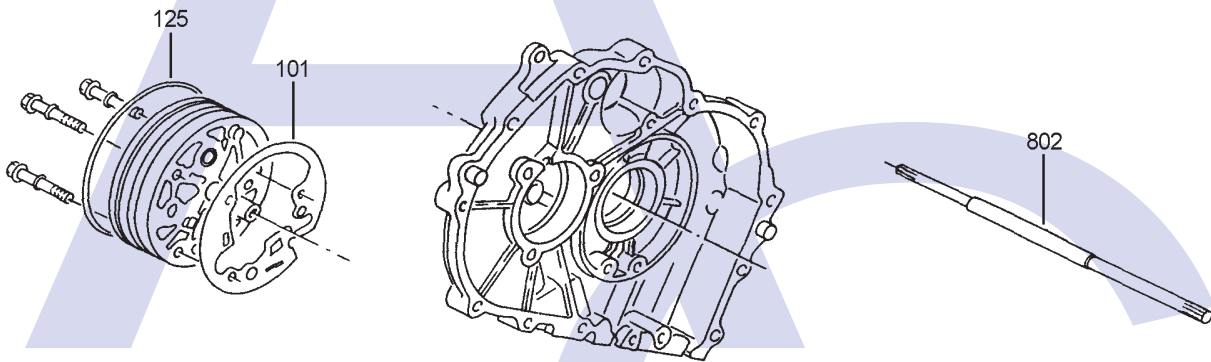

RE0F05A ECVT SUBARU, NISSAN & FIAT VARIABLE RATIO FWD & 4WD TRANSMISSION (Electronic Control)

AUTOMATIC CHOICE

THE AUTOMATIC TRANSMISSION PARTS WAREHOUSE

D

E

F