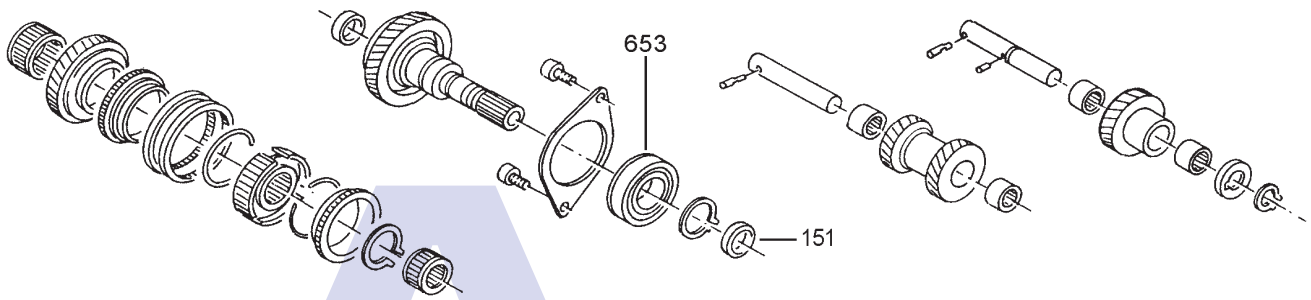

RE0F05A ECVT SUBARU, NISSAN & FIAT VARIABLE RATIO FWD & 4WD TRANSMISSION (Electronic Control)

AUTOMATIC CHOICE

THE AUTOMATIC TRANSMISSION PARTS WAREHOUSE

A

B

C

RE0F05A ECVT SUBARU, NISSAN & FIAT VARIABLE RATIO FWD & 4WD TRANSMISSION (Electronic Control)