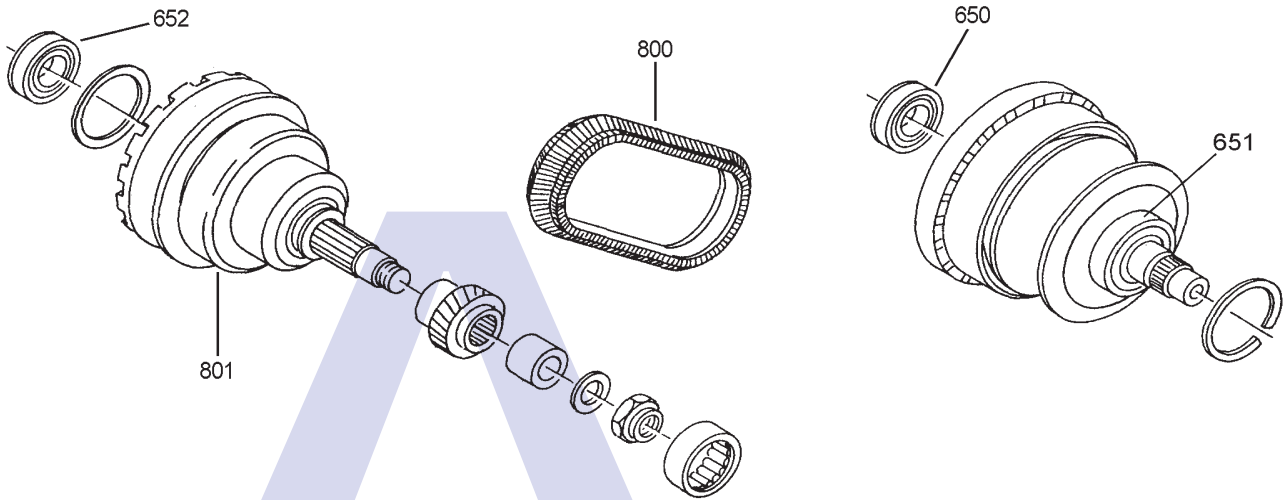

RE0F05A ECVT SUBARU, NISSAN & FIAT VARIABLE RATIO FWD & 4WD TRANSMISSION (Electronic Control)

AUTOMATIC CHOICE

THE AUTOMATIC TRANSMISSION PARTS WAREHOUSE

D