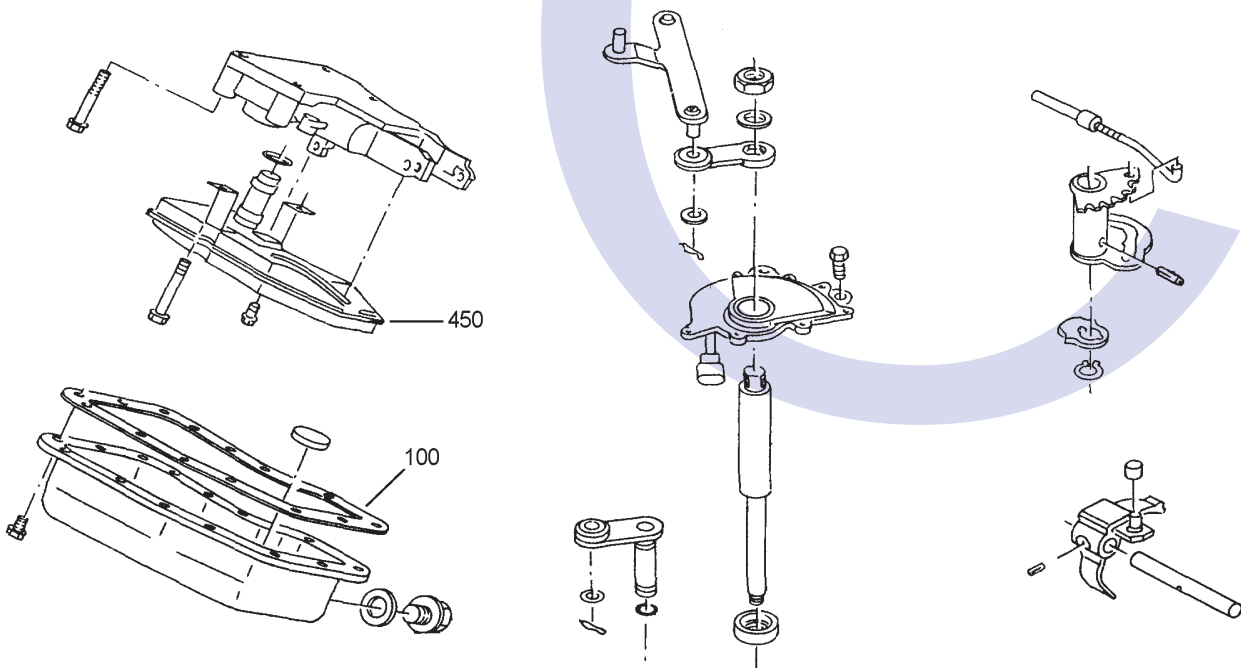

RE0F05A ECVT SUBARU, NISSAN & FIAT VARIABLE RATIO FWD & 4WD TRANSMISSION (Electronic Control)

AUTOMATIC CHOICE

THE AUTOMATIC TRANSMISSION PARTS WAREHOUSE

D

E

F