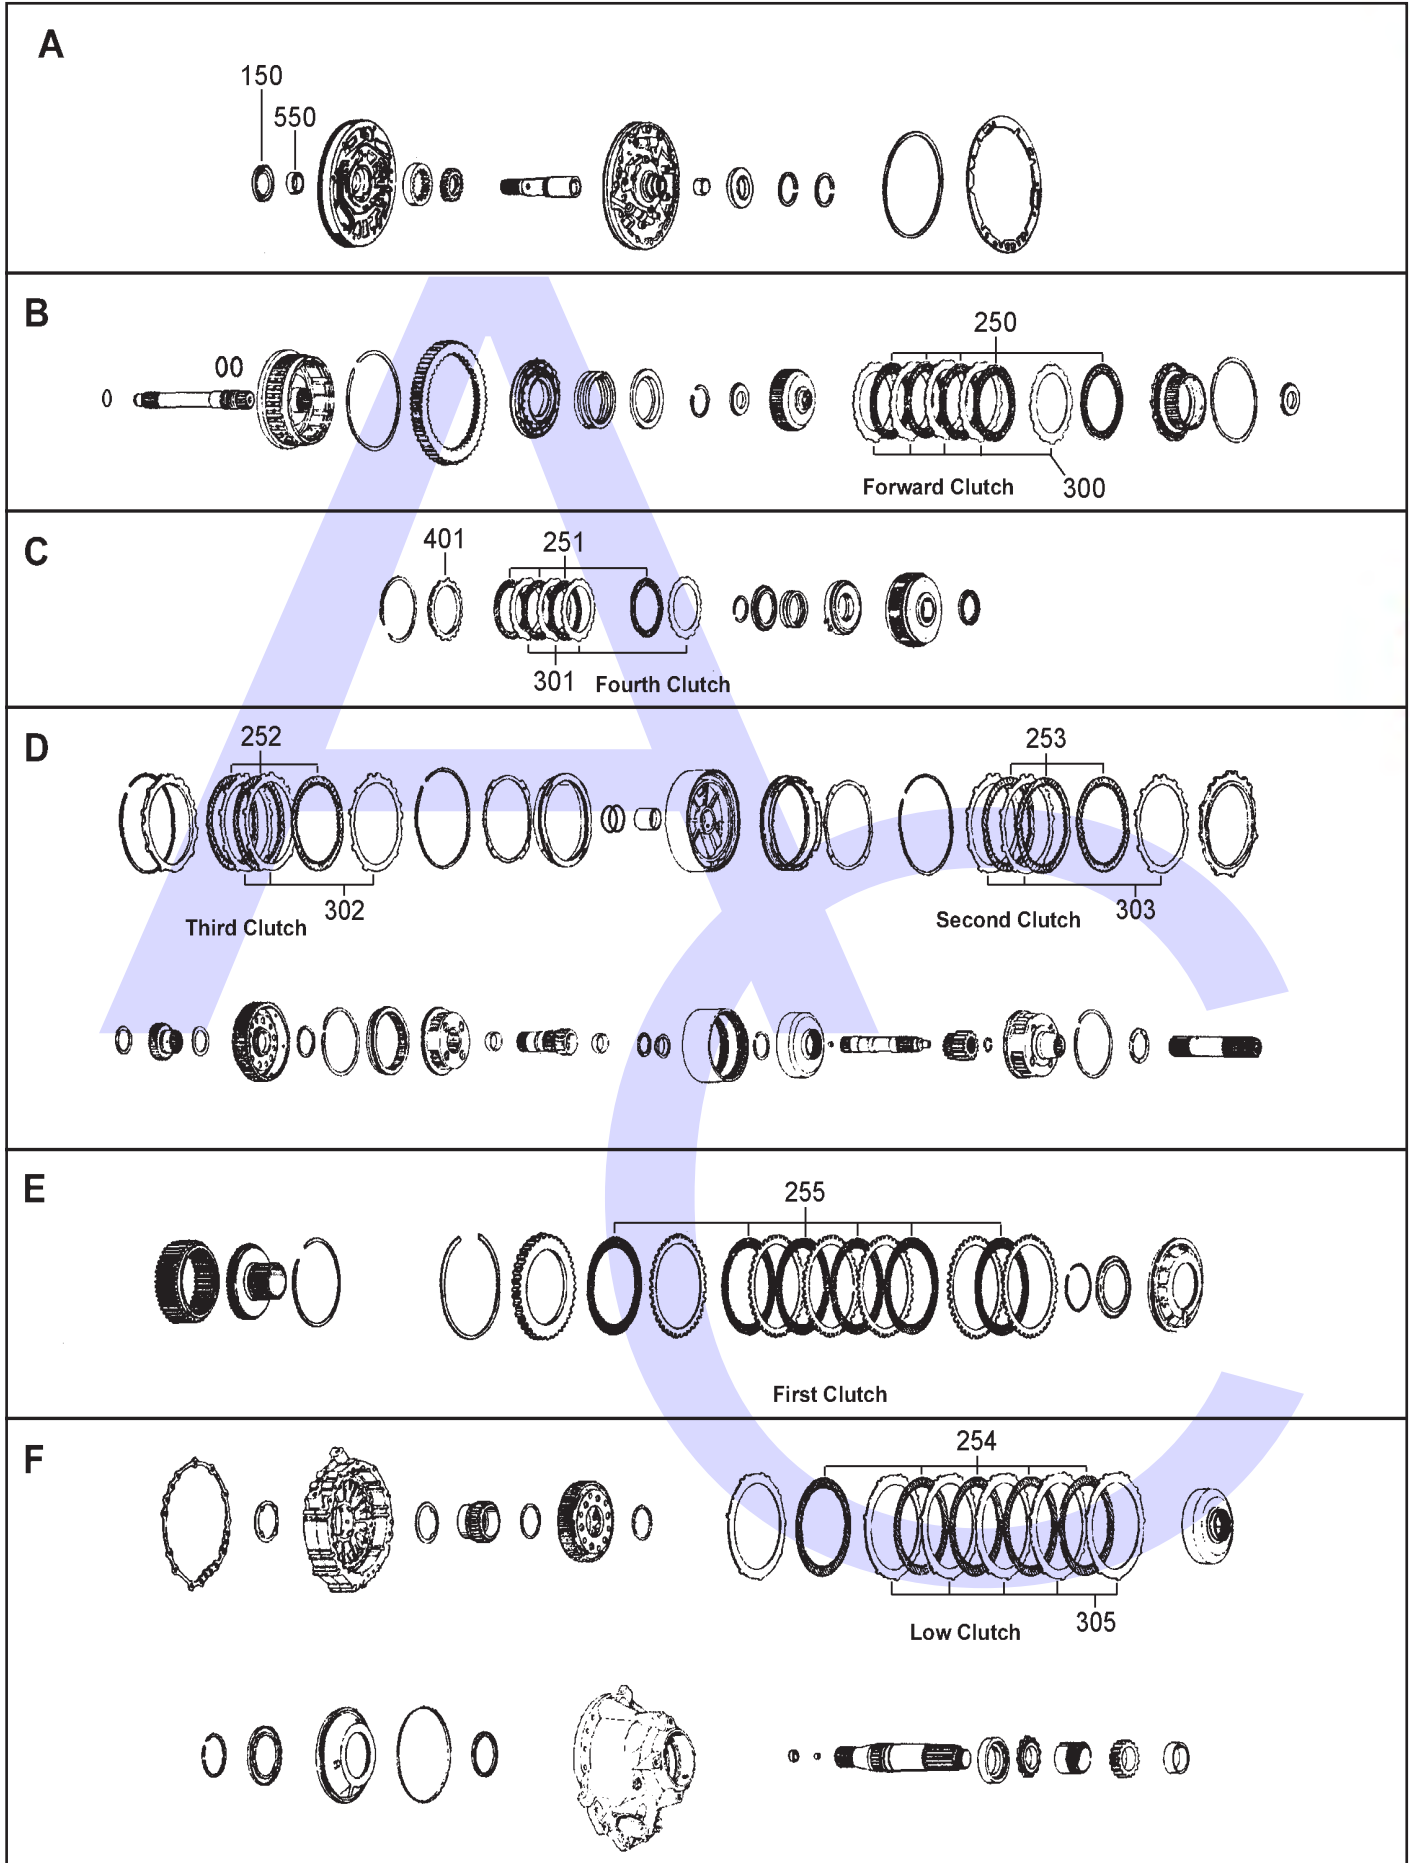

# ALLISON MT640, 643, 650, 653 MT644, 654 PHASE 1/2

AUTOMATIC CHOICE

THE AUTOMATIC TRANSMISSION PARTS WAREHOUSE

ILL NO.	DESCRIPTION	YEARS	QTY	PART NO
<b>FILTERS</b>				
450G	Pan Filter.....	72-ON	1	AT545.FIL02
NI	Spin on Filter (MT653) .....	All	1	AT545.FIL03
<b>BANDS</b>				
<b>BUSHINGS</b>				
Kit	Bushing Kit.....	72-ON	1	AT640.BK01
550A	Front Pump .....	72-ON	1	AT640.BUS01
<b>THRUST WASHERS &amp; BEARINGS</b>				
<b>ELECTRICAL COMPONENTS</b>				
<b>VALVE BODY PARTS</b>				
<b>HARD PARTS</b>				
860G	Suction Tube, Oil Filter (4.3" (109.22mm)).....	72-ON	1	AT640.TU02
860G	Suction Tube, Oil Filter (5.1" (129.54mm)).....	72-ON	1	AT640.TU01
862G	Oil Pan, (Ribbed With Heater Hole).....	72-ON	1	AT640.PAN01
NI	Governor Assembly (Code #461) (2200-2600 RPM Range).....	72-ON	1	AT545.GOV01
NI	Governor Gear Kit.....	72-ON	1	AT640.GOV01
NI	Roller & Spring Kit (OWC) .....	72-ON	1	AT640.OWC01
<b>SPECIAL ITEMS</b>				
<b>TOOLS &amp; MANUALS</b>				