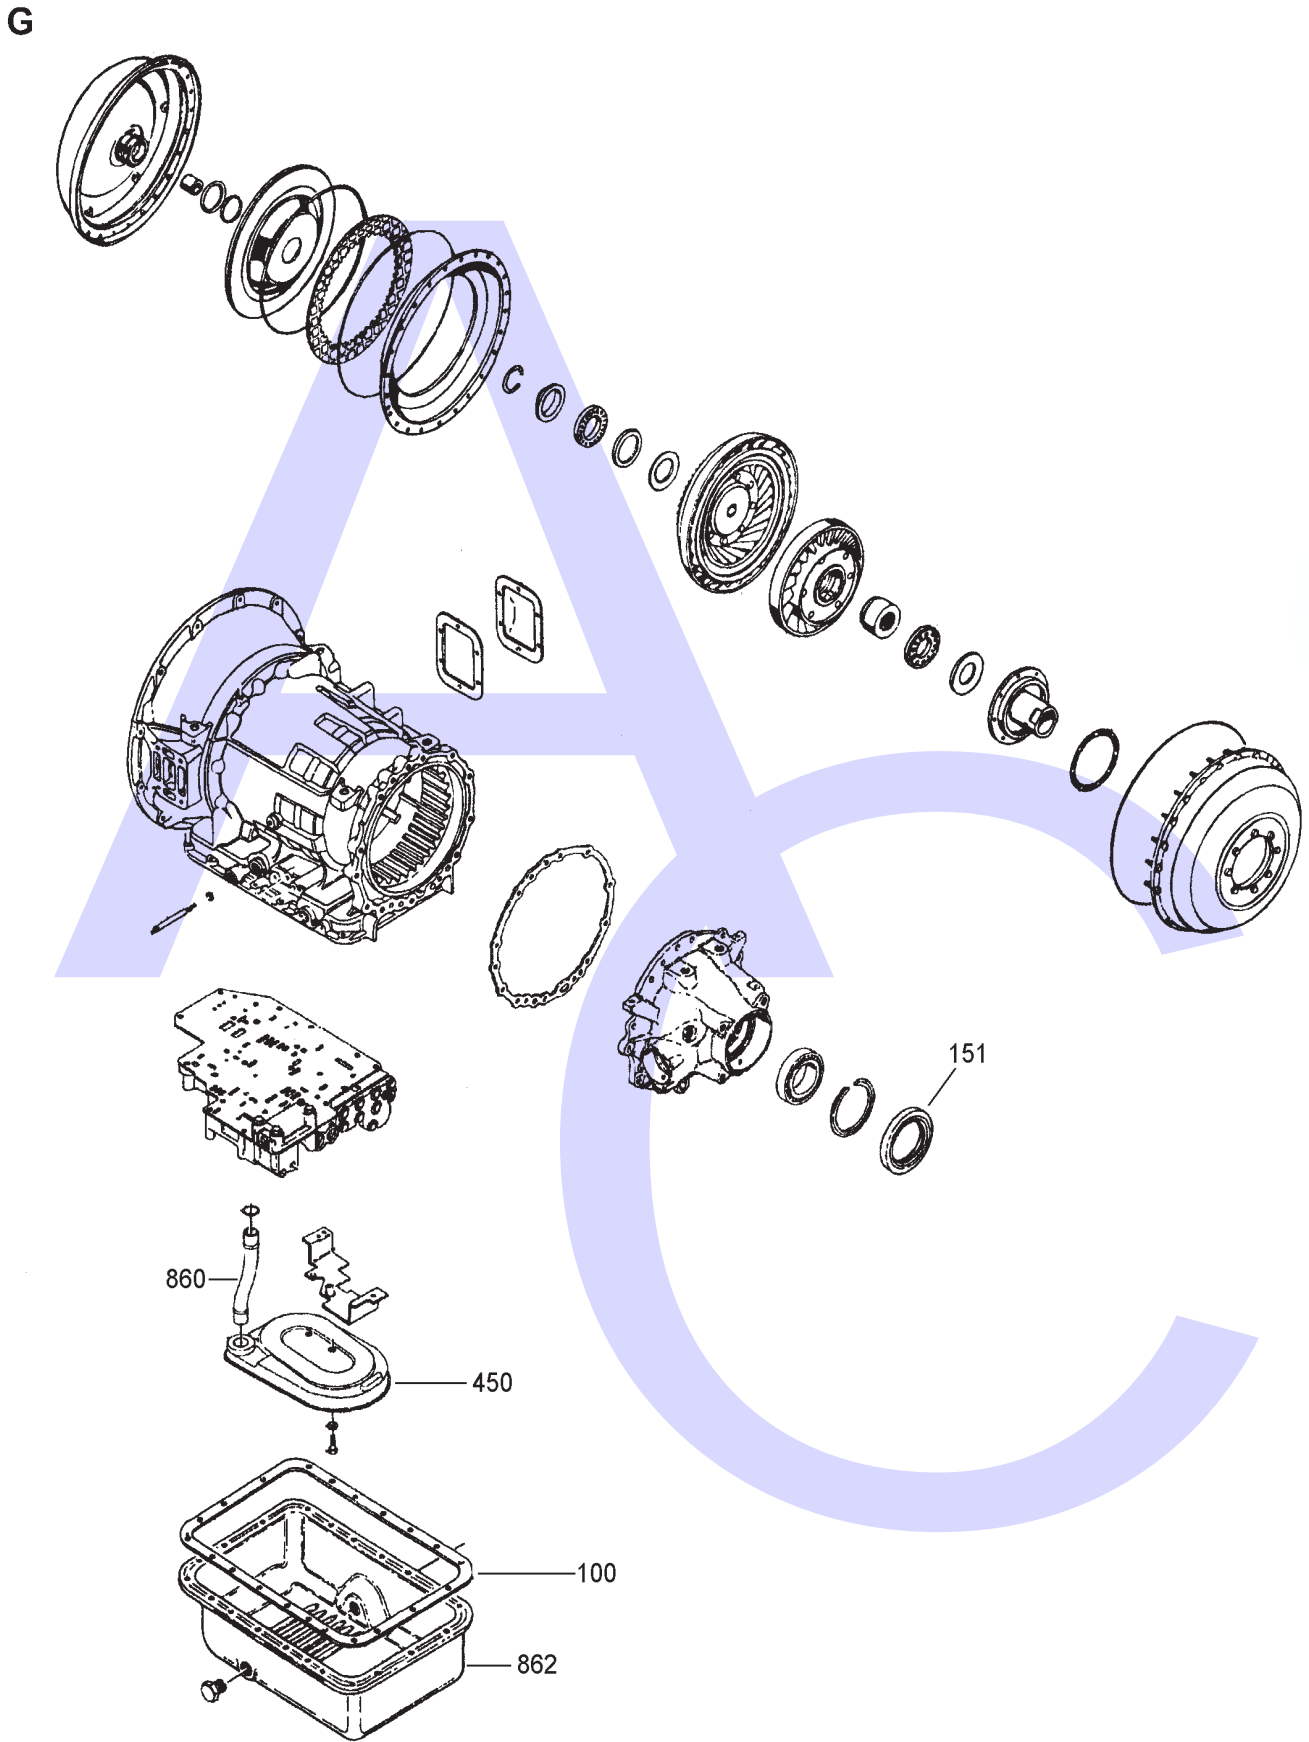

ALLISON MT640, 643, 650, 653 MT644, 654 PHASE 1/2

AUTOMATIC CHOICE

THE AUTOMATIC TRANSMISSION PARTS WAREHOUSE

ALLISON MT640, 643, 650, 653 MT644, 654 PHASE 1/2

AUTOMATIC CHOICE

THE AUTOMATIC TRANSMISSION PARTS WAREHOUSE

ILL NO.	DESCRIPTION	YEARS	QTY	PART NO
KITS				
Kit	Overhaul Kit (MT640/643).....	72-ON	1	AT640.OHK01
Kit	Overhaul Kit (MT640/643) (With OEM Gaskets)	72-ON	1	AT640.OHK03
Kit	Overhaul Kit (MT643 Only)	72-ON	1	AT640.OHK02
GASKETS				
100G	Pan Gasket	72-ON	1	AT545.GAS01
RUBBER COMPONENTS				
METAL CLAD SEALS				
151G	Extension Seal (92.20mm OD) .	72-ON	1	AT545.MCS02
MOULDED PISTONS				
SEALING RINGS				
FRICTION PLATES				
250B	Forward Range	72-ON	6	AT640.FRP01
251C	Fourth Range	72-ON	5	AT640.FRP01
252D	Third Range	72-ON	3	AT640.FRP02
253D	Second Range	72-ON	3-4	AT640.FRP02
254F	Low Range.....	72-ON	5-6	AT640.FRP02
255E	First Range	72-ON	6	AT545.FRP02
STEEL PLATES				
300B	Forward Clutch.....	72-ON	4-6	AT640.STP01
301C	Fourth Clutch	72-ON	5-6	AT640.STP01
302D	Third Clutch (224.15mm ID).....	72-ON	5	AT640.STP02
303D	Second Clutch (224.15mm ID)..	72-ON	6	AT640.STP02
303F	Low Clutch (224.15mm ID) (Except MT654 Phase 1 & 2)....	72-ON	7	AT640.STP02
PRESSURE PLATES				
401C	Fourth Clutch	72-ON	1	AT640.PP01
SPRINGS & CIRCLIPS				

ILL NO.	DESCRIPTION	YEARS	QTY	PART NO
FILTERS				
450G	Pan Filter.....	72-ON	1	AT545.FIL02
NI	Spin on Filter (MT653)	All	1	AT545.FIL03
BANDS				
BUSHINGS				
Kit	Bushing Kit.....	72-ON	1	AT640.BK01
550A	Front Pump	72-ON	1	AT640.BUS01
THRUST WASHERS & BEARINGS				
ELECTRICAL COMPONENTS				
VALVE BODY PARTS				
HARD PARTS				
860G	Suction Tube, Oil Filter (4.3" (109.22mm)).....	72-ON	1	AT640.TU02
860G	Suction Tube, Oil Filter (5.1" (129.54mm)).....	72-ON	1	AT640.TU01
862G	Oil Pan, (Ribbed With Heater Hole).....	72-ON	1	AT640.PAN01
NI	Governor Assembly (Code #461) (2200-2600 RPM Range).....	72-ON	1	AT545.GOV01
NI	Governor Gear Kit.....	72-ON	1	AT640.GOV01
NI	Roller & Spring Kit (OWC)	72-ON	1	AT640.OWC01
SPECIAL ITEMS				
TOOLS & MANUALS