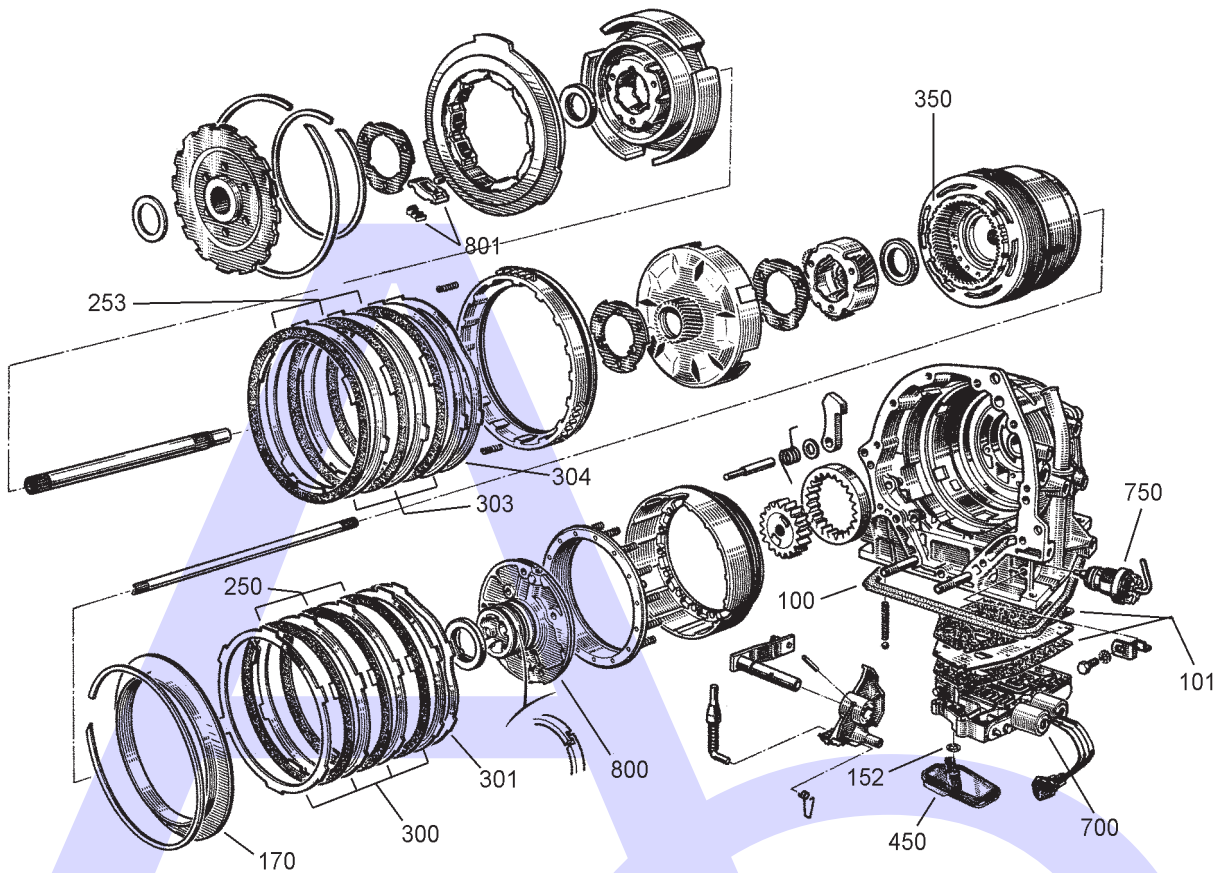

RENAULT MJ1, MJ3, ML 3 SPEED IN LINE FWD (Electronic Control)

AUTOMATIC CHOICE

THE AUTOMATIC TRANSMISSION PARTS WAREHOUSE

A