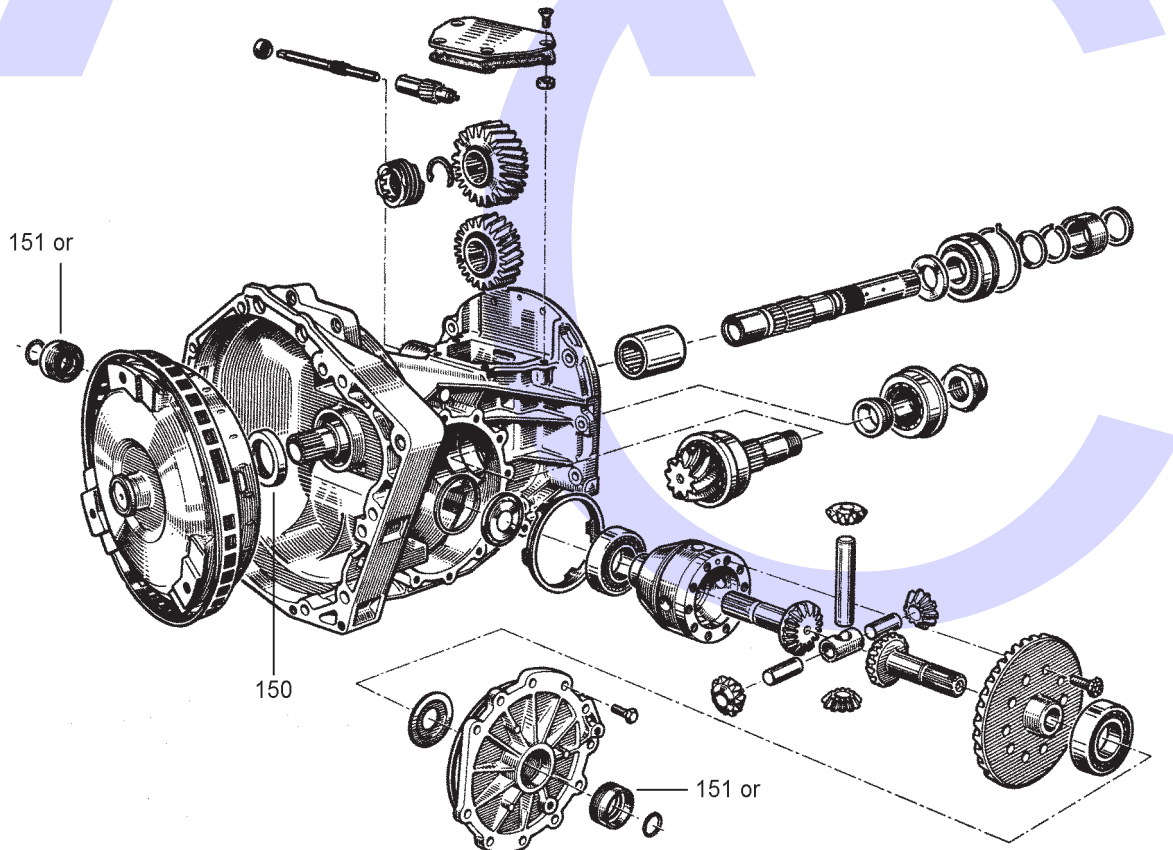

RENAULT MJ1, MJ3, ML 3 SPEED IN LINE FWD (Electronic Control)

AUTOMATIC CHOICE

THE AUTOMATIC TRANSMISSION PARTS WAREHOUSE

A

B