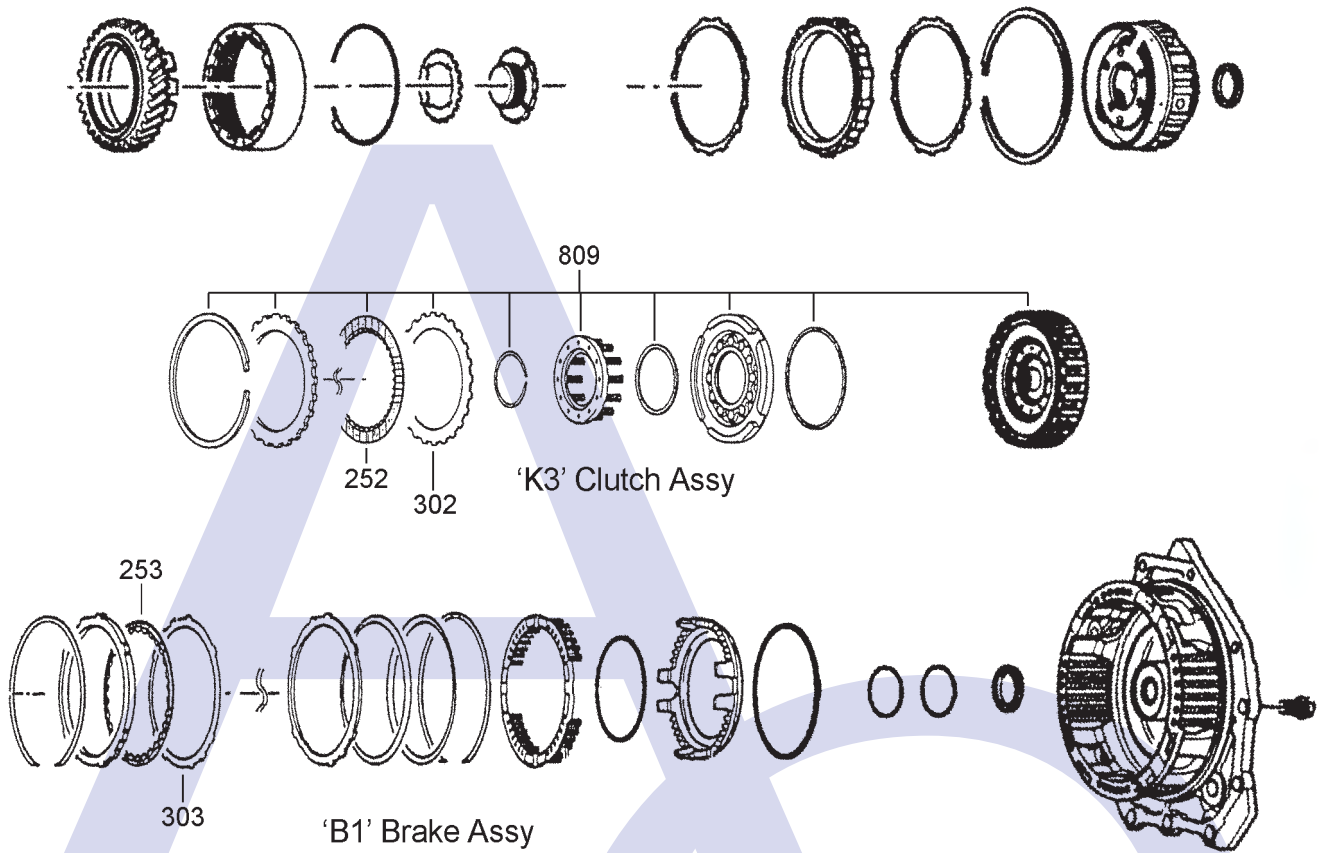

## 4 SPEED FWD (Electronic Control)

AUTOMATIC CHOICE

THE AUTOMATIC TRANSMISSION PARTS WAREHOUSE

C

D

[Click here for detailed Solenoid location chart](#)

To 06 - 1999  
Type 'A'

07 - 1999 On  
Type 'B'

[Click here for detailed Solenoid location chart](#)