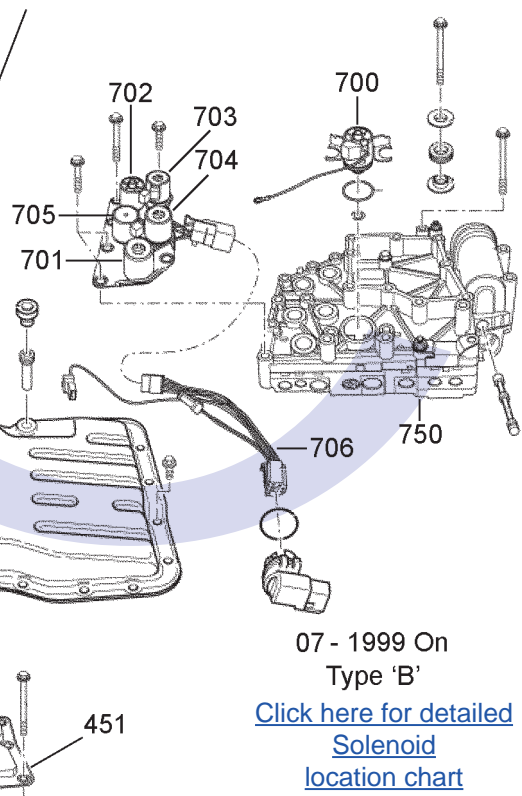

## 4 SPEED FWD (Electronic Control)

AUTOMATIC CHOICE

THE AUTOMATIC TRANSMISSION PARTS WAREHOUSE

C

D

[Click here for detailed Solenoid location chart](#)

To 06 - 1999  
Type 'A'

07 - 1999 On  
Type 'B'

[Click here for detailed Solenoid location chart](#)