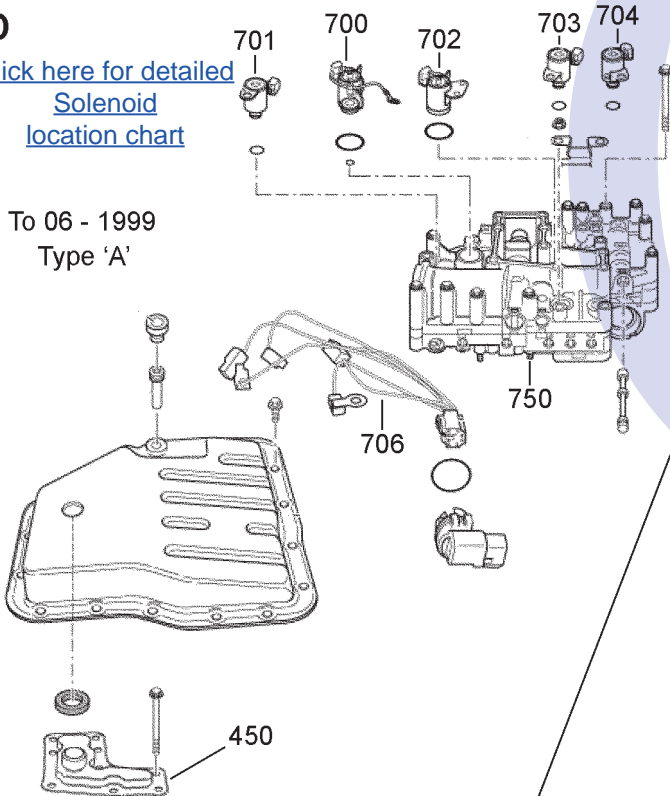

# JF404E (Polo)

## 4 SPEED FWD (Electronic Control)

AUTOMATIC CHOICE

THE AUTOMATIC TRANSMISSION PARTS WAREHOUSE

C

D

[Click here for detailed Solenoid location chart](#)

To 06 - 1999  
Type 'A'

07 - 1999 On  
Type 'B'

[Click here for detailed Solenoid location chart](#)