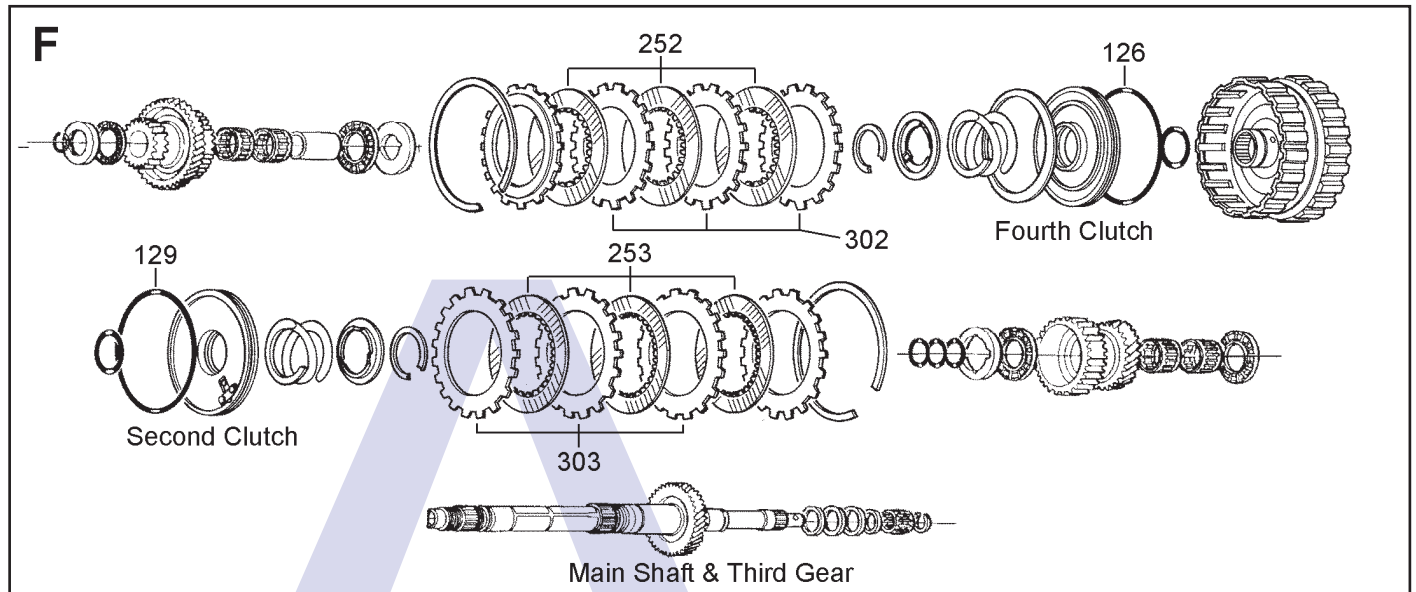

HONDA M1WA (2.5 TL 95-98) MPWA (Vigor 92-94) FWD WITH OIL PAN (Electronic Control)

AUTOMATIC CHOICE

THE AUTOMATIC TRANSMISSION PARTS WAREHOUSE

HONDA M1WA (2.5 TL 95-98) MPWA (Vigor 92-94) FWD WITH OIL PAN (Electronic Control)

AUTOMATIC CHOICE

THE AUTOMATIC TRANSMISSION PARTS WAREHOUSE

ILL NO.	DESCRIPTION	YEARS	QTY	PART NO
KITS				
Kit	Overhaul (Transtec).....	92-98	1	HON4.OHK16
Kit	Overhaul MPWA Vigor (Precision).....	92-94	1	HON4.OHK72
Kit	Overhaul M1WA 2.5TL (Precision).....	95-98	1	HON4.OHK73
GASKETS				
RUBBER COMPONENTS				
123B	'O' Ring First Clutch Outer	91-ON	1	HON4.OR01
125C	'O' Ring First Hold Clutch Outer	91-ON	1	HON4.OR01
126F	'O' Ring Fourth Clutch Outer.....	91-ON	1	HON4.OR01
129F	'O' Ring Second Clutch Outer...	91-ON	1	HON4.OR01
132G	'O' Ring Third Clutch Outer	91-ON	1	HON4.OR01
METAL CLAD SEALS				
150E	Converter Seal.....	92-98	1	HON4.MCS02
SEALING RINGS				
FRICTION PLATES				
Kit	Friction Plate (Alto)	92-98	1	HON4.FRK60
250B	First Clutch (116mm OD x 1.90mm x 41T) ..	92-98	4	HON4.FRP02
250B	First Clutch (Alto) (116mm OD x 1.90mm x 41T) ..	92-98	4	HON4.FRP51
251C	First Hold Clutch (116mm OD x 1.90mm x 41T) ..	92-98	4	HON4.FRP02
251C	First Hold Clutch (Alto) (116mm OD x 1.90mm x 41T) ..	92-98	4	HON4.FRP51
252F	Fourth Clutch (116mm OD x 1.90mm x 41T) ..	92-98	4	HON4.FRP02
252F	Fourth Clutch (Alto) (116mm OD x 1.90mm x 41T) ..	92-98	4	HON4.FRP51
253F	Second Clutch (116mm OD x 1.90mm x 41T) ..	92-98	4	HON4.FRP02
253F	Second Clutch (Alto) (116mm OD x 1.90mm x 41T) ..	92-98	4	HON4.FRP51
254G	Third Clutch (116mm OD x 1.90mm x 41T) ..	92-98	4	HON4.FRP02
254G	Third Clutch (Alto) (116mm OD x 1.90mm x 41T) ..	92-98	4	HON4.FRP51
STEEL PLATES				
Kit	Steel Plate (Alto).....	92-98	1	HON4.STK66
250B	First Clutch (87mm ID x 2.00mm x 10T)	92-98	4	HON4.STP02
251C	First Hold Clutch (87mm ID x 2.00mm x 10T)	92-98	4	HON4.STP02
252F	Fourth Clutch (87mm ID x 2.30mm x 24T)	92-98	4	HON4.STP15
253F	Second Clutch (87mm ID x 2.30mm x 24T)	92-98	4	HON4.STP15
254G	Third Clutch (87mm ID x 2.00mm x 10T)	92-98	4	HON4.STP02

ILL NO.	DESCRIPTION	YEARS	QTY	PART NO
PRESSURE PLATES				
SPRINGS & CIRCLIPS				
FILTERS				
450H	Pick Up Filter	92-98	1	HON4.FIL18
BUSHINGS				
THRUST WASHERS & BEARINGS				
ELECTRICAL COMPONENTS				
VALVE BODY PARTS				
HARD PARTS				
SPECIAL ITEMS				
TOOLS & MANUALS				
NI	ATSG Repair Manual.....	92-98		HON4.MAN10