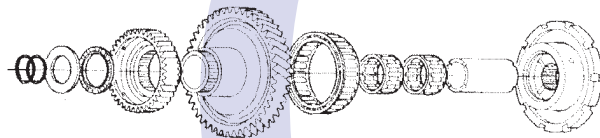

HONDA M1WA (2.5 TL 95-98) MPWA (Vigor 92-94) FWD WITH OIL PAN (Electronic Control)

AUTOMATIC CHOICE

THE AUTOMATIC TRANSMISSION PARTS WAREHOUSE

A

End Cover

B

First Clutch

C

First Hold Clutch

D

E

Case, Converter Housing & Differential

HONDA M1WA (2.5 TL 95-98) MPWA (Vigor 92-94) FWD WITH OIL PAN (Electronic Control)

AUTOMATIC CHOICE

THE AUTOMATIC TRANSMISSION PARTS WAREHOUSE

HONDA M1WA (2.5 TL 95-98) MPWA (Vigor 92-94) FWD WITH OIL PAN (Electronic Control)