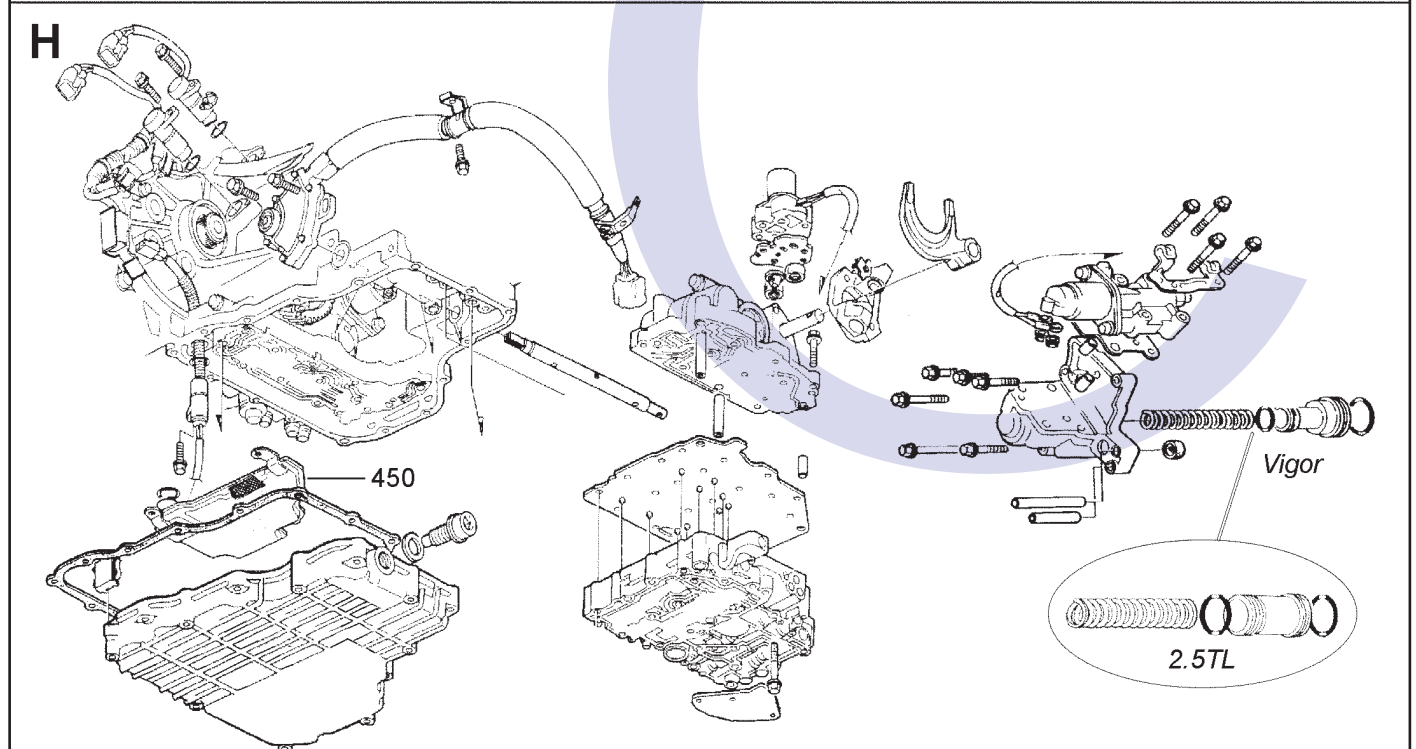

First Hold Clutch

D

E

Case, Converter Housing & Differential

HONDA M1WA (2.5 TL 95-98) MPWA (Vigor 92-94) FWD WITH OIL PAN (Electronic Control)

AUTOMATIC CHOICE

THE AUTOMATIC TRANSMISSION PARTS WAREHOUSE

HONDA M1WA (2.5 TL 95-98) MPWA (Vigor 92-94) FWD WITH OIL PAN (Electronic Control)