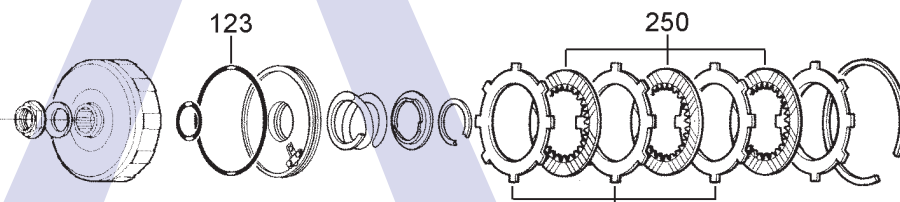

HONDA M1WA (2.5 TL 95-98) MPWA (Vigor 92-94) FWD WITH OIL PAN (Electronic Control)

AUTOMATIC CHOICE

THE AUTOMATIC TRANSMISSION PARTS WAREHOUSE

A

End Cover

B

First Clutch

C

First Hold Clutch

D

E

Case, Converter Housing & Differential

HONDA M1WA (2.5 TL 95-98) MPWA (Vigor 92-94) FWD WITH OIL PAN (Electronic Control)

AUTOMATIC CHOICE

THE AUTOMATIC TRANSMISSION PARTS WAREHOUSE

HONDA M1WA (2.5 TL 95-98) MPWA (Vigor 92-94) FWD WITH OIL PAN (Electronic Control)