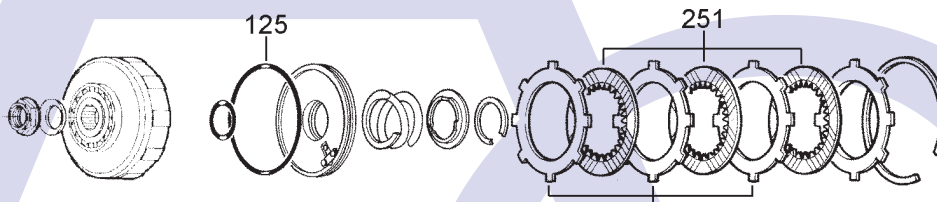

HONDA M1WA (2.5 TL 95-98) MPWA (Vigor 92-94) FWD WITH OIL PAN (Electronic Control)

AUTOMATIC CHOICE

THE AUTOMATIC TRANSMISSION PARTS WAREHOUSE

A

End Cover

B

First Clutch

C

First Hold Clutch

D

E

Case, Converter Housing & Differential

HONDA M1WA (2.5 TL 95-98) MPWA (Vigor 92-94) FWD WITH OIL PAN (Electronic Control)

AUTOMATIC CHOICE

THE AUTOMATIC TRANSMISSION PARTS WAREHOUSE

HONDA M1WA (2.5 TL 95-98) MPWA (Vigor 92-94) FWD WITH OIL PAN (Electronic Control)