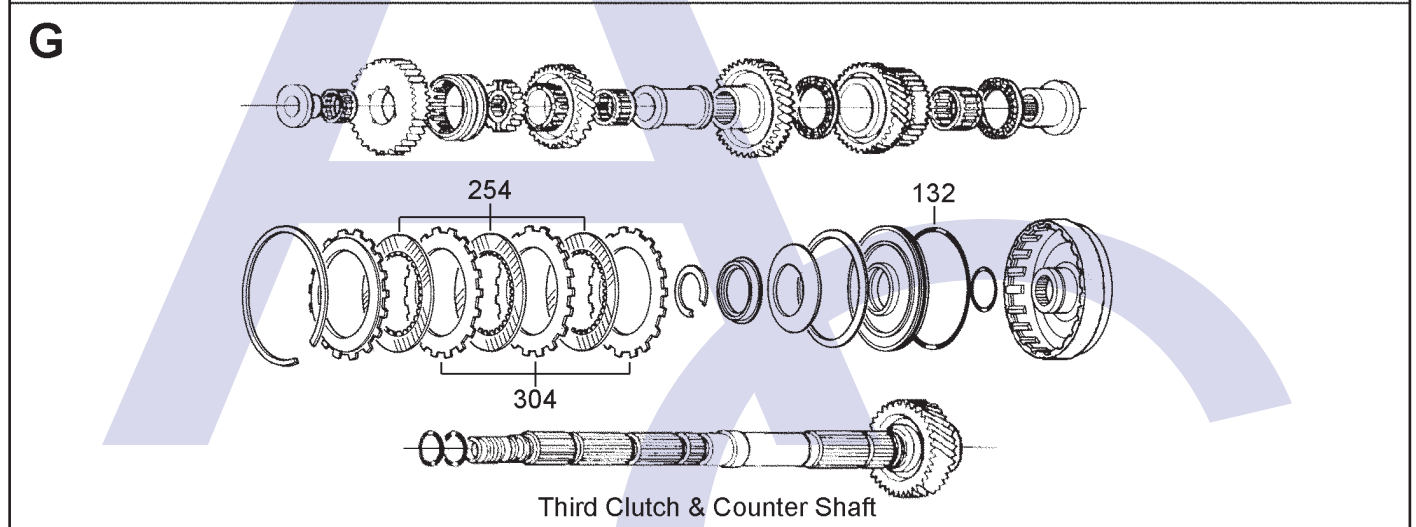

HONDA M1WA (2.5 TL 95-98) MPWA (Vigor 92-94) FWD WITH OIL PAN (Electronic Control)

AUTOMATIC CHOICE

THE AUTOMATIC TRANSMISSION PARTS WAREHOUSE

HONDA M1WA (2.5 TL 95-98) MPWA (Vigor 92-94) FWD WITH OIL PAN (Electronic Control)

AUTOMATIC CHOICE

THE AUTOMATIC TRANSMISSION PARTS WAREHOUSE

ILL NO.	DESCRIPTION	YEARS	QTY	PART NO
KITS				
Kit	Overhaul (Transtec).....	92-98	1	HON4.OHK16
Kit	Overhaul MPWA Vigor (Precision).....	92-94	1	HON4.OHK72
Kit	Overhaul M1WA 2.5TL (Precision).....	95-98	1	HON4.OHK73
GASKETS				
RUBBER COMPONENTS				
123B	'O' Ring First Clutch Outer	91-ON	1	HON4.OR01
125C	'O' Ring First Hold Clutch Outer	91-ON	1	HON4.OR01
126F	'O' Ring Fourth Clutch Outer.....	91-ON	1	HON4.OR01
129F	'O' Ring Second Clutch Outer...	91-ON	1	HON4.OR01
132G	'O' Ring Third Clutch Outer	91-ON	1	HON4.OR01
METAL CLAD SEALS				
150E	Converter Seal.....	92-98	1	HON4.MCS02
SEALING RINGS				
FRICTION PLATES				
Kit	Friction Plate (Alto)	92-98	1	HON4.FRK60
250B	First Clutch (116mm OD x 1.90mm x 41T) ..	92-98	4	HON4.FRP02
250B	First Clutch (Alto) (116mm OD x 1.90mm x 41T) ..	92-98	4	HON4.FRP51
251C	First Hold Clutch (116mm OD x 1.90mm x 41T) ..	92-98	4	HON4.FRP02
251C	First Hold Clutch (Alto) (116mm OD x 1.90mm x 41T) ..	92-98	4	HON4.FRP51
252F	Fourth Clutch (116mm OD x 1.90mm x 41T) ..	92-98	4	HON4.FRP02
252F	Fourth Clutch (Alto) (116mm OD x 1.90mm x 41T) ..	92-98	4	HON4.FRP51
253F	Second Clutch (116mm OD x 1.90mm x 41T) ..	92-98	4	HON4.FRP02
253F	Second Clutch (Alto) (116mm OD x 1.90mm x 41T) ..	92-98	4	HON4.FRP51
254G	Third Clutch (116mm OD x 1.90mm x 41T) ..	92-98	4	HON4.FRP02
254G	Third Clutch (Alto) (116mm OD x 1.90mm x 41T) ..	92-98	4	HON4.FRP51
STEEL PLATES				
Kit	Steel Plate (Alto).....	92-98	1	HON4.STK66
250B	First Clutch (87mm ID x 2.00mm x 10T)	92-98	4	HON4.STP02
251C	First Hold Clutch (87mm ID x 2.00mm x 10T)	92-98	4	HON4.STP02
252F	Fourth Clutch (87mm ID x 2.30mm x 24T)	92-98	4	HON4.STP15
253F	Second Clutch (87mm ID x 2.30mm x 24T)	92-98	4	HON4.STP15
254G	Third Clutch (87mm ID x 2.00mm x 10T)	92-98	4	HON4.STP02

ILL NO.	DESCRIPTION	YEARS	QTY	PART NO
PRESSURE PLATES				
SPRINGS & CIRCLIPS				
FILTERS				
450H	Pick Up Filter	92-98	1	HON4.FIL18
BUSHINGS				
THRUST WASHERS & BEARINGS				
ELECTRICAL COMPONENTS				
VALVE BODY PARTS				
HARD PARTS				
SPECIAL ITEMS				
TOOLS & MANUALS				
NI	ATSG Repair Manual.....	92-98		HON4.MAN10