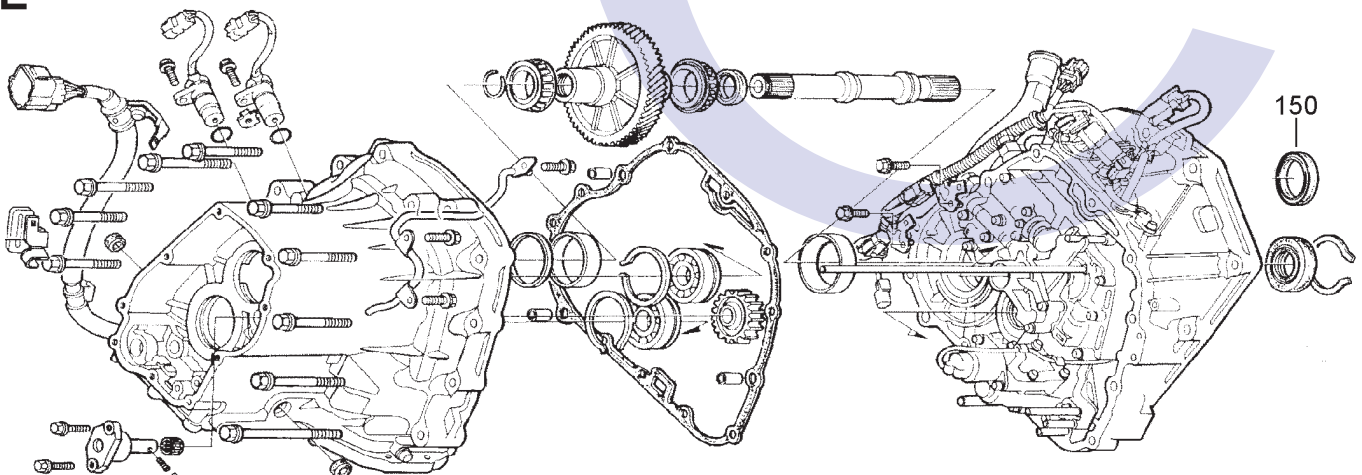

HONDA M1WA (2.5 TL 95-98) MPWA (Vigor 92-94) FWD WITH OIL PAN (Electronic Control)

AUTOMATIC CHOICE

THE AUTOMATIC TRANSMISSION PARTS WAREHOUSE

A

End Cover

B

First Clutch

C

First Hold Clutch

D

E

Case, Converter Housing & Differential

HONDA M1WA (2.5 TL 95-98) MPWA (Vigor 92-94) FWD WITH OIL PAN (Electronic Control)

AUTOMATIC CHOICE

THE AUTOMATIC TRANSMISSION PARTS WAREHOUSE

HONDA M1WA (2.5 TL 95-98) MPWA (Vigor 92-94) FWD WITH OIL PAN (Electronic Control)