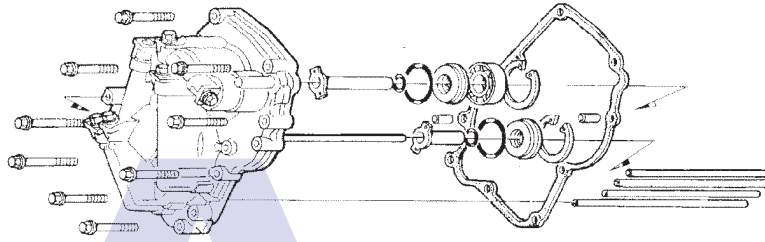

HONDA M1WA (2.5 TL 95-98) MPWA (Vigor 92-94) FWD WITH OIL PAN (Electronic Control)

AUTOMATIC CHOICE

THE AUTOMATIC TRANSMISSION PARTS WAREHOUSE

A

End Cover

B

First Clutch

C

First Hold Clutch

D

E

Case, Converter Housing & Differential

HONDA M1WA (2.5 TL 95-98) MPWA (Vigor 92-94) FWD WITH OIL PAN (Electronic Control)

AUTOMATIC CHOICE

THE AUTOMATIC TRANSMISSION PARTS WAREHOUSE

HONDA M1WA (2.5 TL 95-98) MPWA (Vigor 92-94) FWD WITH OIL PAN (Electronic Control)