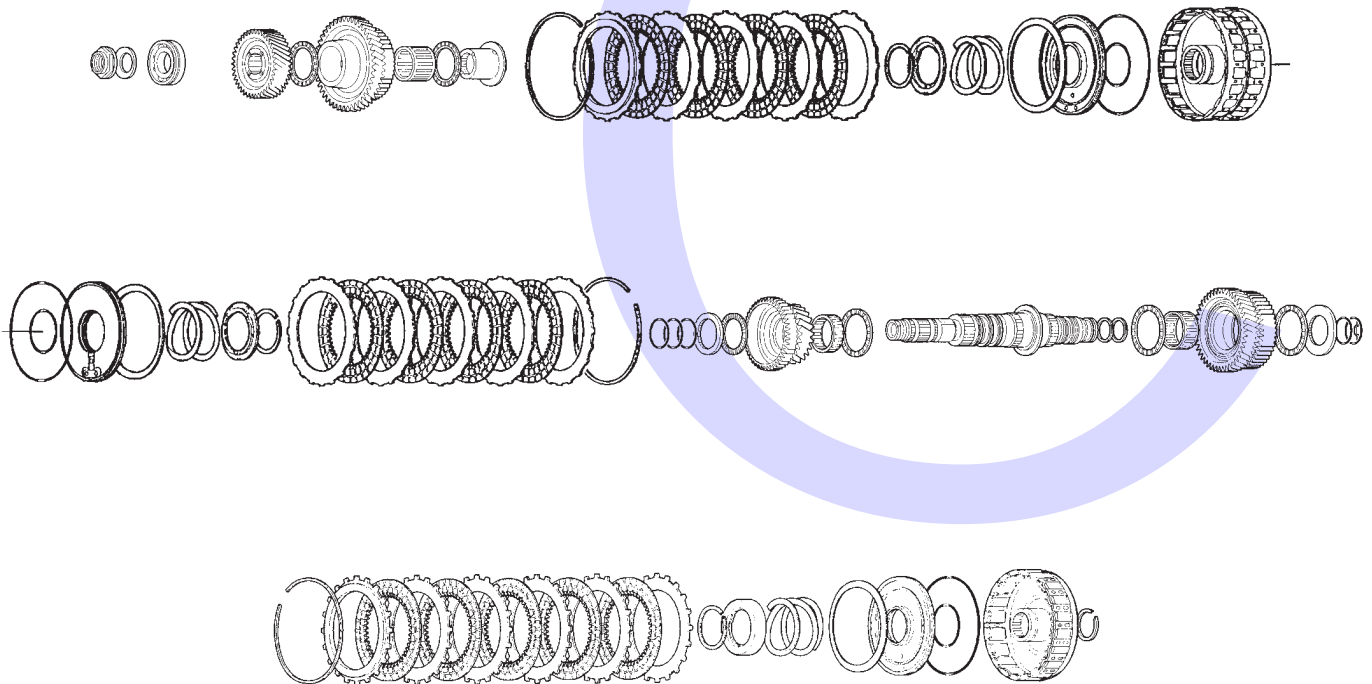

**B90A, M91A (Accord 2.4L 2008-), MM7A (Acura TSX 2.4L 2009-)  
MM4A (Accord 2.0L Petrol 2008-)  
5 Speed FWD (Electronic Control)**

AUTOMATIC CHOICE

THE AUTOMATIC TRANSMISSION PARTS WAREHOUSE

**A**

Mainshaft, Fourth & Fifth Clutch

**B**

Countershaft

**C**

Secondary Shaft, First, Second & Third Clutches

**B90A, M91A (Accord 2.4L 2008-), MM7A (Acura TSX 2.4L 2009-)  
MM4A (Accord 2.0L Petrol 2008-)  
5 Speed FWD (Electronic Control)**

AUTOMATIC CHOICE

THE AUTOMATIC TRANSMISSION PARTS WAREHOUSE

**B90A, M91A (Accord 2.4L 2008-), MM7A (Acura TSX 2.4L 2009-)  
MM4A (Accord 2.0L Petrol 2008-)  
5 Speed FWD (Electronic Control)**

AUTOMATIC CHOICE

THE AUTOMATIC TRANSMISSION PARTS WAREHOUSE

ILL NO.	DESCRIPTION	YEARS	QTY	PART NO
<b>KITS</b>				
Kit	Overhaul Kit (Transtec).....	08-	1	HON5.OHK06
<b>GASKETS</b>				
<b>RUBBER COMPONENTS</b>				
<b>METAL CLAD SEALS</b>				
<b>MOULDED PISTONS</b>				
<b>SEALING RINGS</b>				
<b>FRICITION PLATES</b>				
<b>STEEL PLATES</b>				
<b>PRESSURE PLATES</b>				
<b>SPRINGS &amp; CIRCLIPS</b>				
<b>FILTERS</b>				
450D	Internal Filter.....	08-ON	1	HON5.FIL11
<b>BUSHINGS</b>				
<b>THRUST WASHERS &amp; BEARINGS</b>				