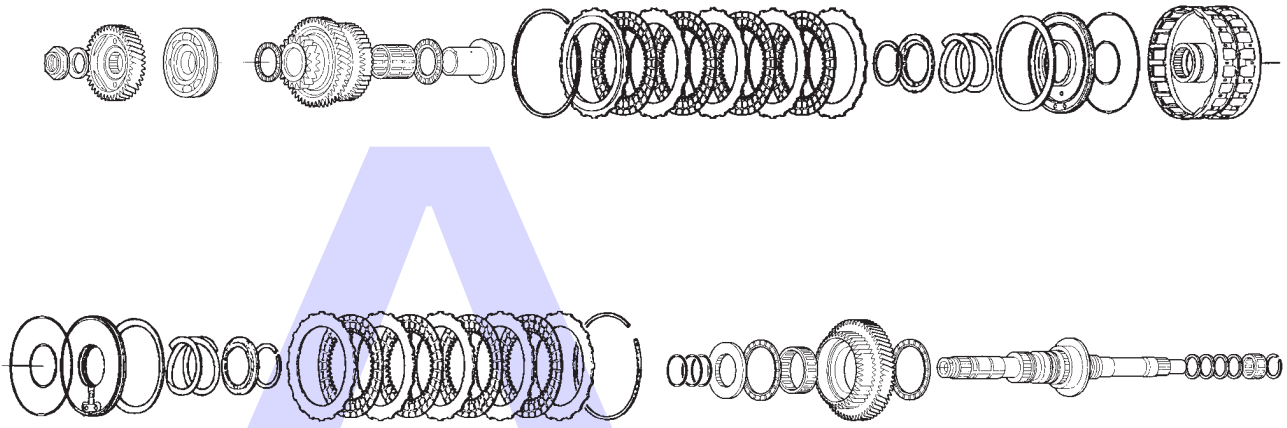

**B90A, M91A (Accord 2.4L 2008-), MM7A (Acura TSX 2.4L 2009-)  
MM4A (Accord 2.0L Petrol 2008-)  
5 Speed FWD (Electronic Control)**

AUTOMATIC CHOICE

THE AUTOMATIC TRANSMISSION PARTS WAREHOUSE

**A**

Mainshaft, Fourth & Fifth Clutch

**B**

Countershaft

**C**

Secondary Shaft, First, Second & Third Clutches

**B90A, M91A (Accord 2.4L 2008-), MM7A (Acura TSX 2.4L 2009-)  
MM4A (Accord 2.0L Petrol 2008-)  
5 Speed FWD (Electronic Control)**

AUTOMATIC CHOICE

THE AUTOMATIC TRANSMISSION PARTS WAREHOUSE

**B90A, M91A (Accord 2.4L 2008-), MM7A (Acura TSX 2.4L 2009-)  
MM4A (Accord 2.0L Petrol 2008-)  
5 Speed FWD (Electronic Control)**

AUTOMATIC CHOICE

ILL NO.	DESCRIPTION	YEARS	QTY	PART NO
<b>ELECTRICAL COMPONENTS</b>				
<b>VALVE BODY PARTS</b>				
NI	Converter Charge Regulated Pressure Regulator Valve (Sonnax® <a href="#">Click Here for Info</a> )... 08-ON		1	HON4.VA03
<b>HARD PARTS</b>				
<b>SPECIAL ITEMS</b>				
<b>TOOLS &amp; MANUALS</b>				