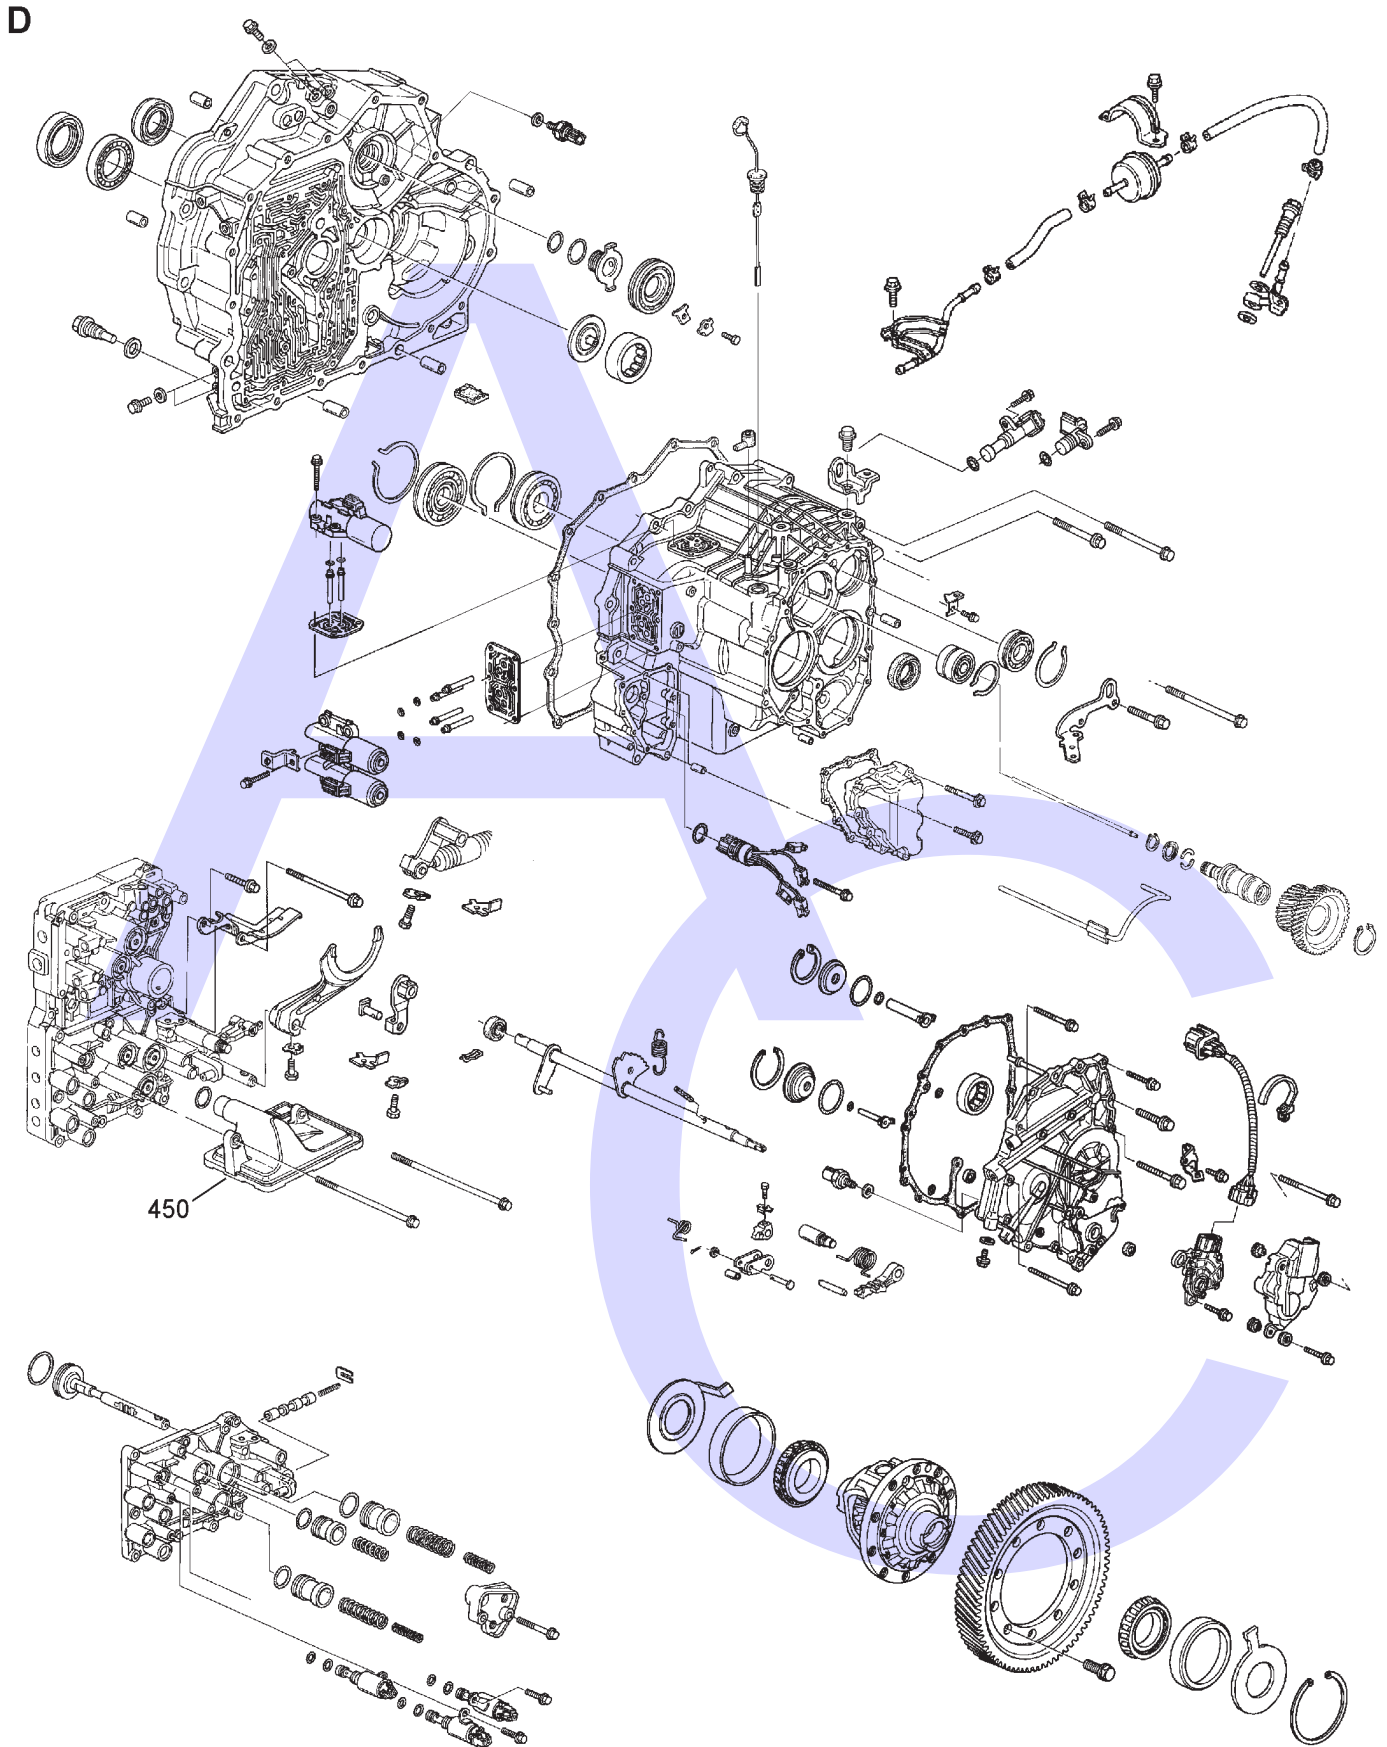

**B90A, M91A (Accord 2.4L 2008-), MM7A (Acura TSX 2.4L 2009-)  
MM4A (Accord 2.0L Petrol 2008-)  
5 Speed FWD (Electronic Control)**

AUTOMATIC CHOICE

THE AUTOMATIC TRANSMISSION PARTS WAREHOUSE

**A**

Mainshaft, Fourth & Fifth Clutch

**B**

Countershaft

**C**

Secondary Shaft, First, Second & Third Clutches

**B90A, M91A (Accord 2.4L 2008-), MM7A (Acura TSX 2.4L 2009-)  
MM4A (Accord 2.0L Petrol 2008-)  
5 Speed FWD (Electronic Control)**

AUTOMATIC CHOICE

THE AUTOMATIC TRANSMISSION PARTS WAREHOUSE

**B90A, M91A (Accord 2.4L 2008-), MM7A (Acura TSX 2.4L 2009-)  
MM4A (Accord 2.0L Petrol 2008-)  
5 Speed FWD (Electronic Control)**

AUTOMATIC CHOICE

THE AUTOMATIC TRANSMISSION PARTS WAREHOUSE

ILL NO.	DESCRIPTION	YEARS	QTY	PART NO
<b>KITS</b>				
Kit	Overhaul Kit (Transtec).....	08-	1	HON5.OHK06
<b>GASKETS</b>				
<b>RUBBER COMPONENTS</b>				
<b>METAL CLAD SEALS</b>				
<b>MOULDED PISTONS</b>				
<b>SEALING RINGS</b>				
<b>FRICITION PLATES</b>				
<b>STEEL PLATES</b>				
<b>PRESSURE PLATES</b>				
<b>SPRINGS &amp; CIRCLIPS</b>				
<b>FILTERS</b>				
450D	Internal Filter.....	08-ON	1	HON5.FIL11
<b>BUSHINGS</b>				
<b>THRUST WASHERS &amp; BEARINGS</b>				