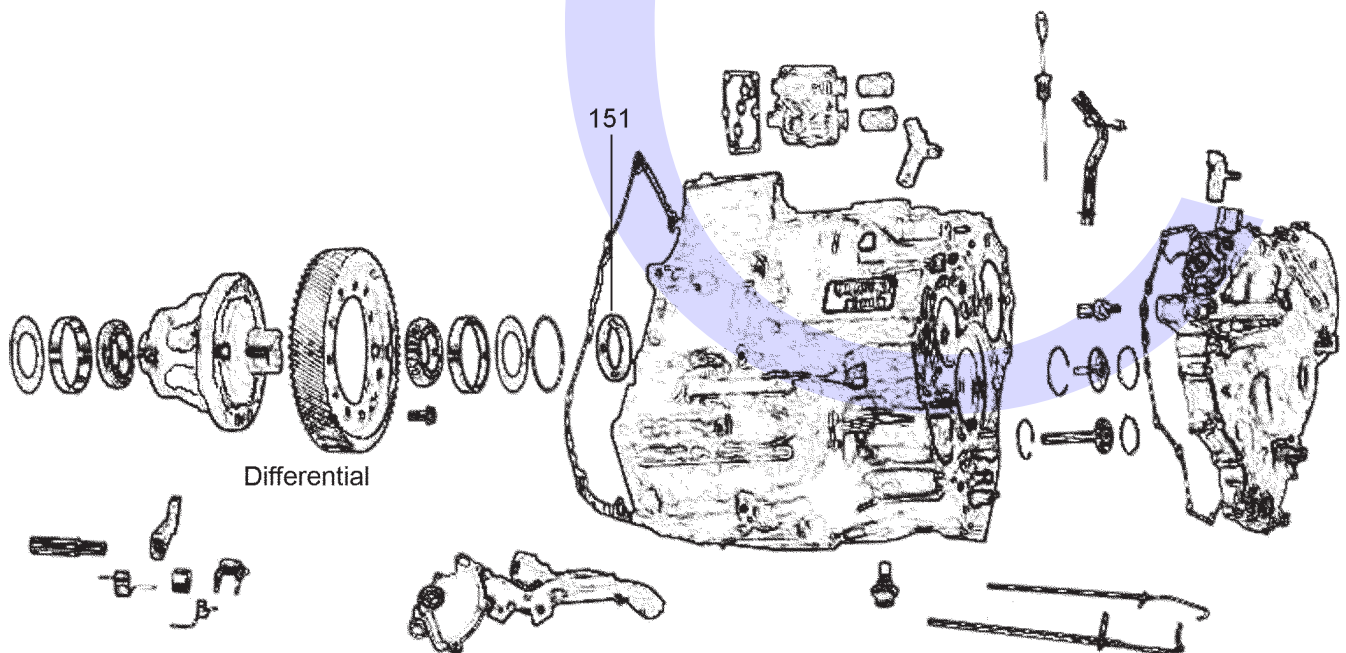

B7XA (Accord V6 95-02), B7TA (Odyssey 3.0 99-01), B7VA (3.2TL 1999),
B7YA (Odyssey 3.0, Isuzu Oasis 99-01) M7ZA (3.0CL 96-99)

4 Speed 3 Shaft FWD (Electronic Control)

AUTOMATIC CHOICE

THE AUTOMATIC TRANSMISSION PARTS WAREHOUSE

G

H

J