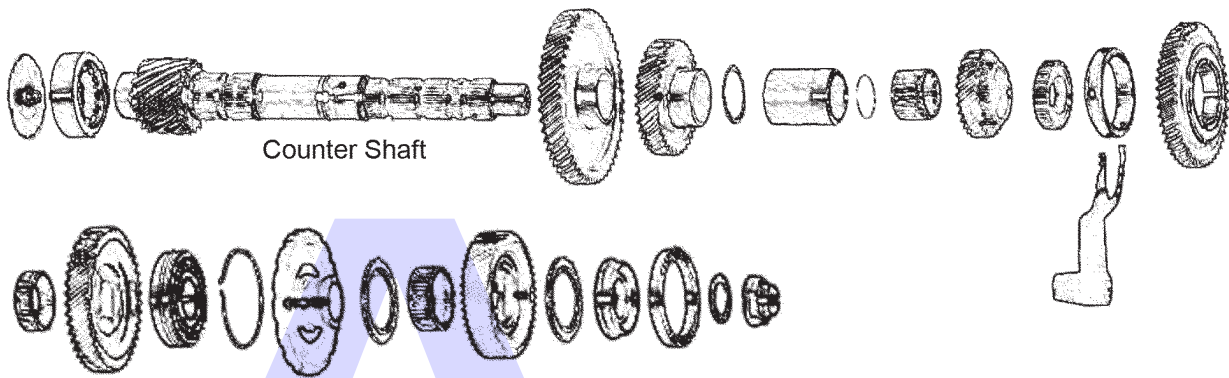

B7XA (Accord V6 95-02), B7TA (Odyssey 3.0 99-01), B7VA (3.2TL 1999),
B7YA (Odyssey 3.0, Isuzu Oasis 99-01) M7ZA (3.0CL 96-99)

4 Speed 3 Shaft FWD (Electronic Control)

AUTOMATIC CHOICE

THE AUTOMATIC TRANSMISSION PARTS WAREHOUSE

G