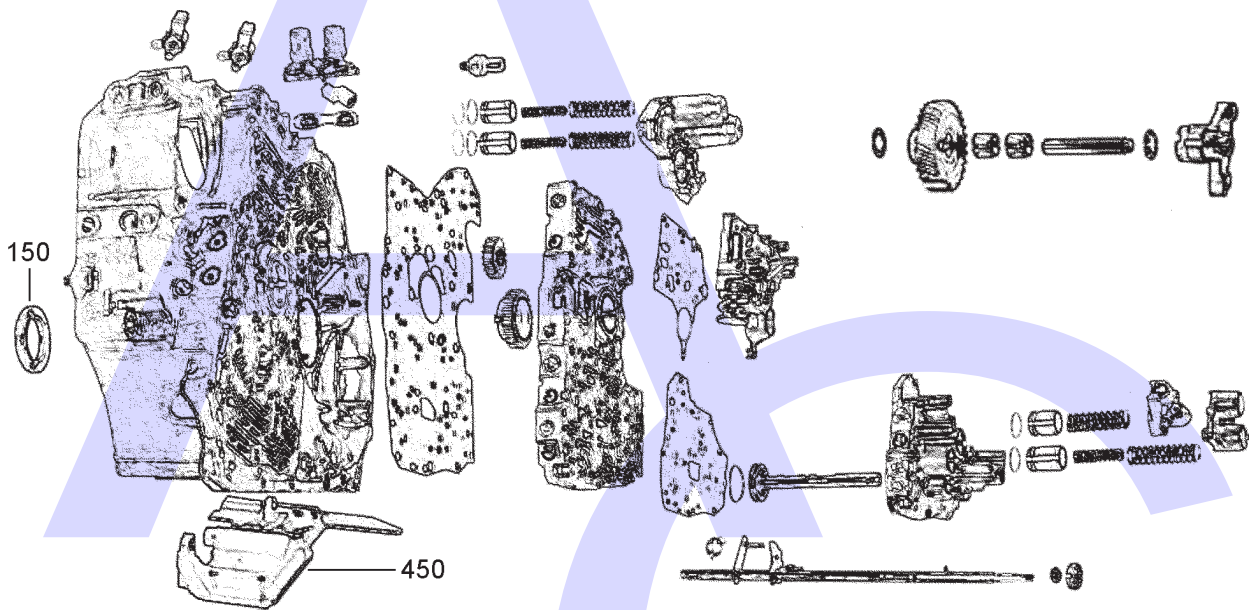

B7XA (Accord V6 95-02), B7TA (Odyssey 3.0 99-01), B7VA (3.2TL 1999),
B7YA (Odyssey 3.0, Isuzu Oasis 99-01) M7ZA (3.0CL 96-99)

4 Speed 3 Shaft FWD (Electronic Control)

AUTOMATIC CHOICE

THE AUTOMATIC TRANSMISSION PARTS WAREHOUSE

G

H

J

**B7XA (Accord V6 95-02), B7TA (Odyssey 3.0 99-01), B7VA (3.2TL 1999),
B7YA (Odyssey 3.0, Isuzu Oasis 99-01) M7ZA (3.0CL 96-99)**

4 Speed 3 Shaft FWD (Electronic Control)

AUTOMATIC CHOICE

THE AUTOMATIC TRANSMISSION PARTS WAREHOUSE

ILL NO.	DESCRIPTION	YEARS	QTY	PART NO
KITS				
Kit	Overhaul (Transtec) (All Codes)	95-02	1	HON4.OHK10
Kit	Overhaul (Precision)	95-02	1	HON4.OHK55
GASKETS				
RUBBER COMPONENTS				
METAL CLAD SEALS				
150H	Converter Seal	95-02	1	HON4.MCS01
151J	Axle Seal Left Hand	95-02	1	HON4.MCS04
SEALING RINGS				
FRICION PLATES				
Kit	Friction Plate (Alto) (B7TA, B7VA, B7YA)	99-01	1	HON4.FRK55
Kit	Friction Plate (Alto) (B7XA, M7ZA)	95-01	1	HON4.FRK68
250B	Third Clutch (Borg Warner) (B7XA, M7ZA) (120mm OD x 1.90mm x 44T) ..	95-02	4	HON4.FRP03
250B	Third Clutch (Alto) (B7XA, M7ZA) (120mm OD x 1.90mm x 44T) ..	95-02	4	HON4.FRP54
250B	Third Clutch Clutch (B7TA, B7VA, B7YA) (128mm OD x 1.95mm x 44T) ..	99-ON	4	HON4.FRP28
251C	Fourth Clutch (Borg Warner) (B7XA, M7ZA) (120mm OD x 1.90mm x 44T) ..	95-02	4	HON4.FRP03
251C	Fourth Clutch (Alto) (B7XA, M7ZA) (120mm OD x 1.90mm x 44T) ..	95-02	4	HON4.FRP54
251C	Fourth Clutch Clutch (OEM Style) (B7TA, B7VA, B7YA) (128mm OD x 1.95mm x 44T) ..	99-ON	4	HON4.FRP28
251C	Fourth Clutch Clutch (Std Grooved Style) (B7TA, B7VA, B7YA) (128mm OD x 1.95mm x 44T) ..	99-ON	4	HON4.FRP77
252E	Low Clutch (Borg Warner) (B7XA, M7ZA) (120mm OD x 1.90mm x 44T) ..	95-02	6	HON4.FRP03
252E	Low Clutch (Alto) (B7XA, M7ZA) (120mm OD x 1.90mm x 44T) ..	95-02	6	HON4.FRP54
252E	Low Clutch (B7TA, B7VA, B7YA) (123mm OD x 1.95mm x 44T) ..	99-ON	6	HON4.FRP27
253F	Second Clutch (Borg Warner) (B7XA, M7ZA) (120mm OD x 1.90mm x 44T) ..	95-02	6	HON4.FRP03