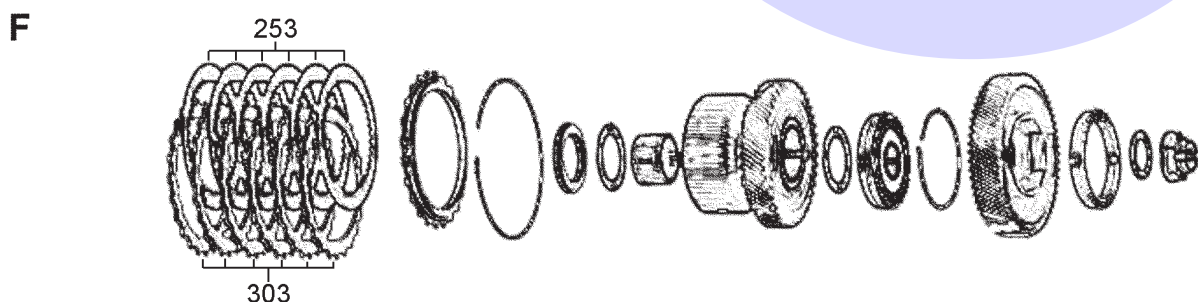

B7XA (Accord V6 95-02), B7TA (Odyssey 3.0 99-01), B7VA (3.2TL 1999),
B7YA (Odyssey 3.0, Isuzu Oasis 99-01) M7ZA (3.0CL 96-99)

4 Speed 3 Shaft FWD (Electronic Control)

AUTOMATIC CHOICE

THE AUTOMATIC TRANSMISSION PARTS WAREHOUSE

**B7XA (Accord V6 95-02), B7TA (Odyssey 3.0 99-01), B7VA (3.2TL 1999),
B7YA (Odyssey 3.0, Isuzu Oasis 99-01) M7ZA (3.0CL 96-99)**

4 Speed 3 Shaft FWD (Electronic Control)

ILL NO.	DESCRIPTION	YEARS	QTY	PART NO
ELECTRICAL COMPONENTS				
NI	Solenoid Assembly, B7TA Shift (Dual On The Outside of Bell Housing at 3:00) Aluminum Base Is 108mm Long...	99-01	1	HON4.SOL15
VALVE BODY PARTS				
Kit	TC Check Valve Kit (Sonnax® Click Here for Info) ...	95-02	1	HON4.VA02
NI	Converter Charge Regulated Pressure Regulator Valve (Sonnax® Click Here for Info) ...	95-02	1	HON4.VA03
HARD PARTS				
SPECIAL ITEMS				
TOOLS & MANUALS				