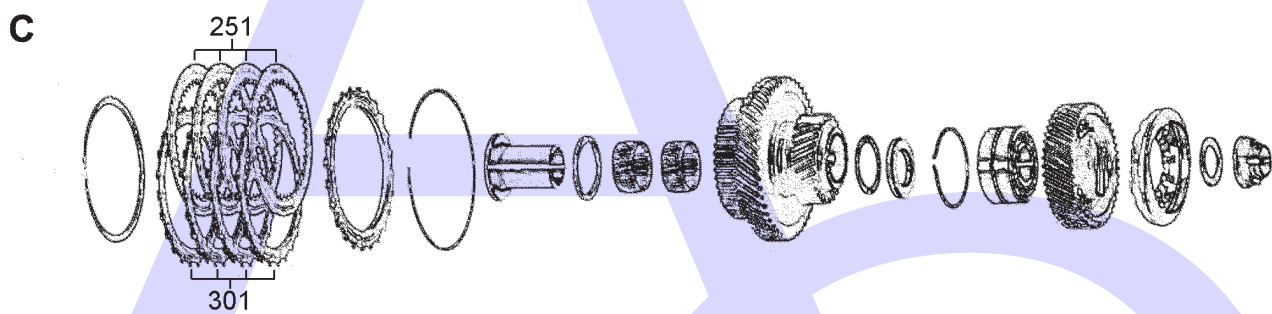

B7XA (Accord V6 95-02), B7TA (Odyssey 3.0 99-01), B7VA (3.2TL 1999),
B7YA (Odyssey 3.0, Isuzu Oasis 99-01) M7ZA (3.0CL 96-99)

4 Speed 3 Shaft FWD (Electronic Control)

AUTOMATIC CHOICE

THE AUTOMATIC TRANSMISSION PARTS WAREHOUSE

G

H

J

**B7XA (Accord V6 95-02), B7TA (Odyssey 3.0 99-01), B7VA (3.2TL 1999),
B7YA (Odyssey 3.0, Isuzu Oasis 99-01) M7ZA (3.0CL 96-99)**

4 Speed 3 Shaft FWD (Electronic Control)

AUTOMATIC CHOICE

THE AUTOMATIC TRANSMISSION PARTS WAREHOUSE

**B7XA (Accord V6 95-02), B7TA (Odyssey 3.0 99-01), B7VA (3.2TL 1999),
B7YA (Odyssey 3.0, Isuzu Oasis 99-01) M7ZA (3.0CL 96-99)**

4 Speed 3 Shaft FWD (Electronic Control)

ILL NO.	DESCRIPTION	YEARS	QTY	PART NO
ELECTRICAL COMPONENTS				
NI	Solenoid Assembly, B7TA Shift (Dual On The Outside of Bell Housing at 3:00) Aluminum Base Is 108mm Long...	99-01	1	HON4.SOL15
VALVE BODY PARTS				
Kit	TC Check Valve Kit (Sonnax® Click Here for Info) ...	95-02	1	HON4.VA02
NI	Converter Charge Regulated Pressure Regulator Valve (Sonnax® Click Here for Info) ...	95-02	1	HON4.VA03
HARD PARTS				
SPECIAL ITEMS				
TOOLS & MANUALS				