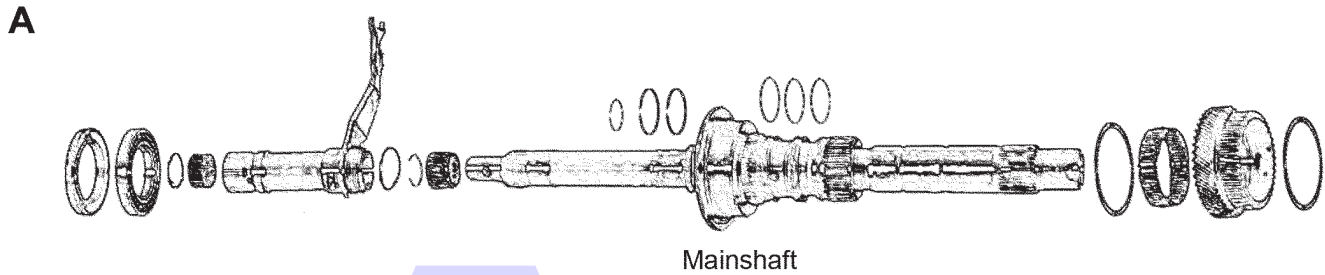

B7XA (Accord V6 95-02), B7TA (Odyssey 3.0 99-01), B7VA (3.2TL 1999),
B7YA (Odyssey 3.0, Isuzu Oasis 99-01) M7ZA (3.0CL 96-99)

4 Speed 3 Shaft FWD (Electronic Control)

AUTOMATIC CHOICE

THE AUTOMATIC TRANSMISSION PARTS WAREHOUSE