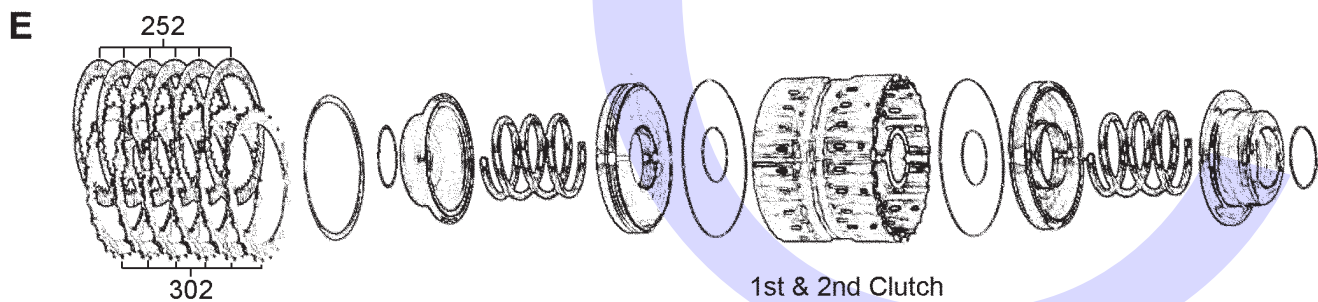

B7XA (Accord V6 95-02), B7TA (Odyssey 3.0 99-01), B7VA (3.2TL 1999),
B7YA (Odyssey 3.0, Isuzu Oasis 99-01) M7ZA (3.0CL 96-99)

4 Speed 3 Shaft FWD (Electronic Control)

AUTOMATIC CHOICE

THE AUTOMATIC TRANSMISSION PARTS WAREHOUSE

G

H

J

**B7XA (Accord V6 95-02), B7TA (Odyssey 3.0 99-01), B7VA (3.2TL 1999),
B7YA (Odyssey 3.0, Isuzu Oasis 99-01) M7ZA (3.0CL 96-99)**

4 Speed 3 Shaft FWD (Electronic Control)

AUTOMATIC CHOICE

THE AUTOMATIC TRANSMISSION PARTS WAREHOUSE

**B7XA (Accord V6 95-02), B7TA (Odyssey 3.0 99-01), B7VA (3.2TL 1999),
B7YA (Odyssey 3.0, Isuzu Oasis 99-01) M7ZA (3.0CL 96-99)**

4 Speed 3 Shaft FWD (Electronic Control)

ILL NO.	DESCRIPTION	YEARS	QTY	PART NO
ELECTRICAL COMPONENTS				
NI	Solenoid Assembly, B7TA Shift (Dual On The Outside of Bell Housing at 3:00) Aluminum Base Is 108mm Long...	99-01	1	HON4.SOL15
VALVE BODY PARTS				
Kit	TC Check Valve Kit (Sonnax® Click Here for Info) ...	95-02	1	HON4.VA02
NI	Converter Charge Regulated Pressure Regulator Valve (Sonnax® Click Here for Info) ...	95-02	1	HON4.VA03
HARD PARTS				
SPECIAL ITEMS				
TOOLS & MANUALS				