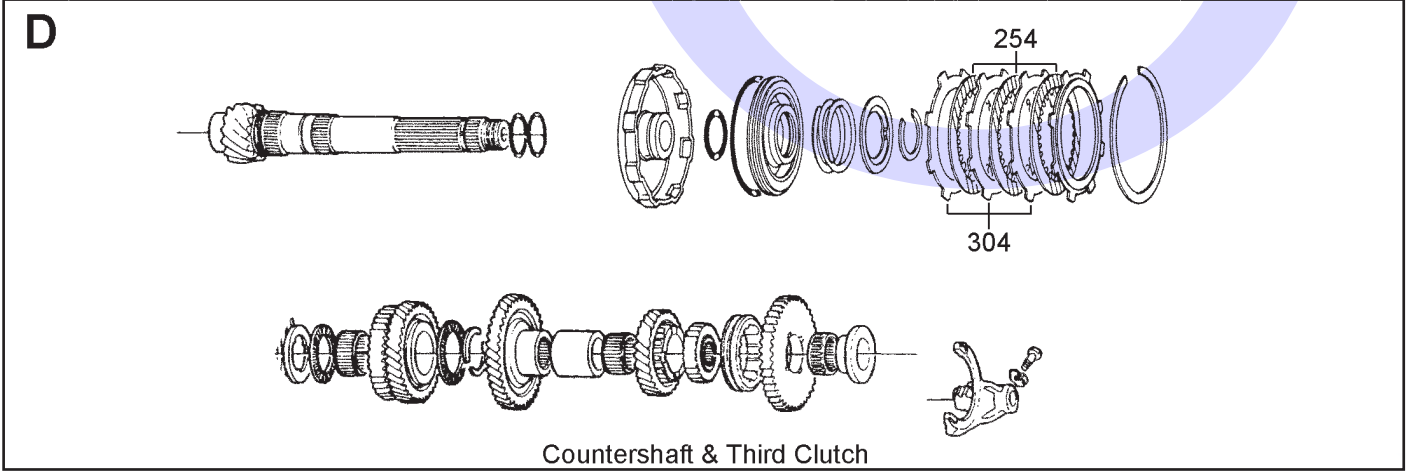

AUTOMATIC CHOICE

THE AUTOMATIC TRANSMISSION PARTS WAREHOUSE

End Cover, First Clutch & Gears

Mainshaft, Second & Fourth Clutch

Sub Shaft, & First Hold Clutch

Countershaft & Third Clutch

A24A, A2YA, M24A, P24A, S24A (Rover 216/416, Civic, Del Sol 92-97), A4RA, B4RA, B46A, B7ZA, BDRA, BMXA, M4RA, S4RA, SLXA (Civic 96-03), MPSA, S5 (Civic AWD 89-91), M4TA, S4TA, MDLA, MDMA (CR-V 97-01)

4 Speed 3 Shaft FWD (Electronic & Hydraulic Control)

AUTOMATIC CHOICE

THE AUTOMATIC TRANSMISSION PARTS WAREHOUSE

E

F

G

**A24A, A2YA, M24A, P24A, S24A (Rover 216/416, Civic, Del Sol 92-97), A4RA, B4RA, B46A, B7ZA, BDRA, BMXA, M4RA, S4RA, SLXA (Civic 96-03), MP5A, S5 (Civic AWD 89-91), M4TA, S4TA, MDLA, MDMA (CR-V 97-01)**