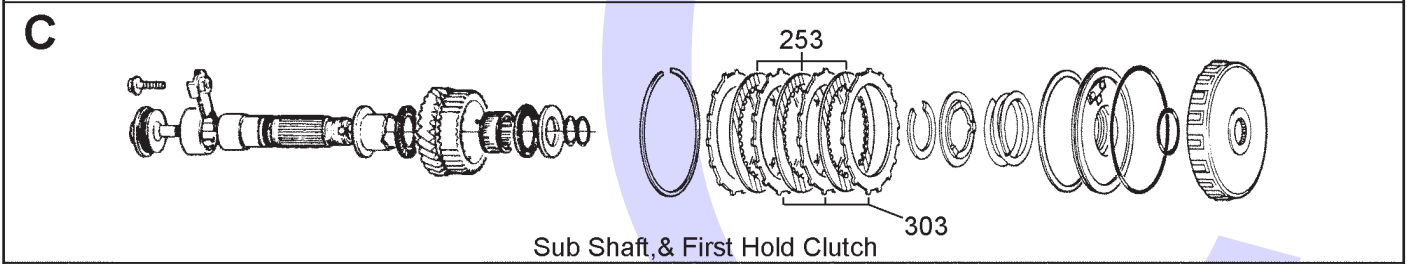

AUTOMATIC CHOICE

THE AUTOMATIC TRANSMISSION PARTS WAREHOUSE

End Cover, First Clutch & Gears

Mainshaft, Second & Fourth Clutch

Sub Shaft, & First Hold Clutch

Countershaft & Third Clutch

A24A, A2YA, M24A, P24A, S24A (Rover 216/416, Civic, Del Sol 92-97), A4RA, B4RA, B46A, B7ZA, BDRA, BMXA, M4RA, S4RA, SLXA (Civic 96-03), MPSA, S5 (Civic AWD 89-91), M4TA, S4TA, MDLA, MDMA (CR-V 97-01)

4 Speed 3 Shaft FWD (Electronic & Hydraulic Control)

AUTOMATIC CHOICE

THE AUTOMATIC TRANSMISSION PARTS WAREHOUSE

E

F

G

**A24A, A2YA, M24A, P24A, S24A (Rover 216/416, Civic, Del Sol 92-97), A4RA, B4RA, B46A, B7ZA, BDRA, BMXA, M4RA, S4RA, SLXA (Civic 96-03), MP5A, S5 (Civic AWD 89-91), M4TA, S4TA, MDLA, MDMA (CR-V 97-01)**