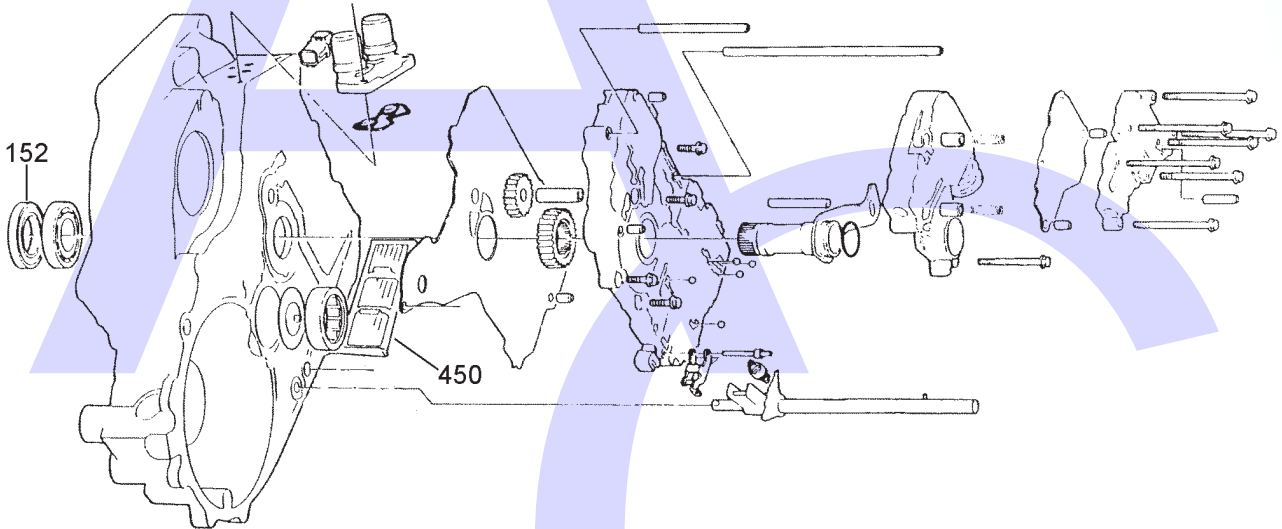

4 Speed 3 Shaft FWD (Electronic & Hydraulic Control)

AUTOMATIC CHOICE

THE AUTOMATIC TRANSMISSION PARTS WAREHOUSE

E

F

G

**A24A, A2YA, M24A, P24A, S24A (Rover 216/416, Civic, Del Sol 92-97), A4RA, B4RA, B46A, B7ZA, BDRA, BMXA, M4RA, S4RA, SLXA (Civic 96-03), MP5A, S5 (Civic AWD 89-91), M4TA, S4TA, MDLA, MDMA (CR-V 97-01)**