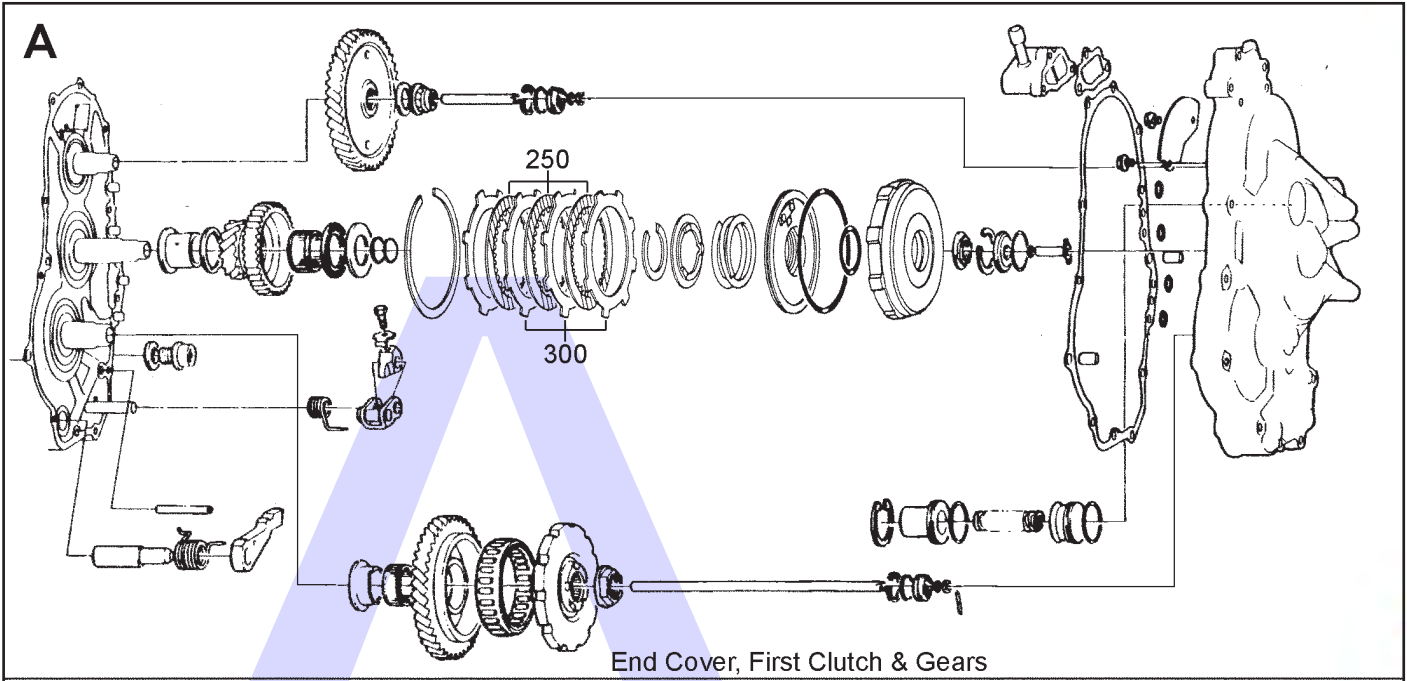

A24A, A2YA, M24A, P24A, S24A (Rover 216/416, Civic, Del Sol 92-97), A4RA, B4RA, B46A, B7ZA, BDRA, BMXA, M4RA, S4RA, SLXA (Civic 96-03), MPSA, S5 (Civic AWD 89-91), M4TA, S4TA, MDLA, MDMA (CR-V 97-01)

4 Speed 3 Shaft FWD (Electronic & Hydraulic Control)

AUTOMATIC CHOICE

THE AUTOMATIC TRANSMISSION PARTS WAREHOUSE

End Cover, First Clutch & Gears

Mainshaft, Second & Fourth Clutch

Sub Shaft, & First Hold Clutch

Countershaft & Third Clutch

A24A, A2YA, M24A, P24A, S24A (Rover 216/416, Civic, Del Sol 92-97), A4RA, B4RA, B46A, B7ZA, BDRA, BMXA, M4RA, S4RA, SLXA (Civic 96-03), MPSA, S5 (Civic AWD 89-91), M4TA, S4TA, MDLA, MDMA (CR-V 97-01)

4 Speed 3 Shaft FWD (Electronic & Hydraulic Control)

AUTOMATIC CHOICE

THE AUTOMATIC TRANSMISSION PARTS WAREHOUSE

E

F

G

**A24A, A2YA, M24A, P24A, S24A (Rover 216/416, Civic, Del Sol 92-97), A4RA, B4RA, B46A, B7ZA, BDRA, BMXA, M4RA, S4RA, SLXA (Civic 96-03), MP5A, S5 (Civic AWD 89-91), M4TA, S4TA, MDLA, MDMA (CR-V 97-01)**