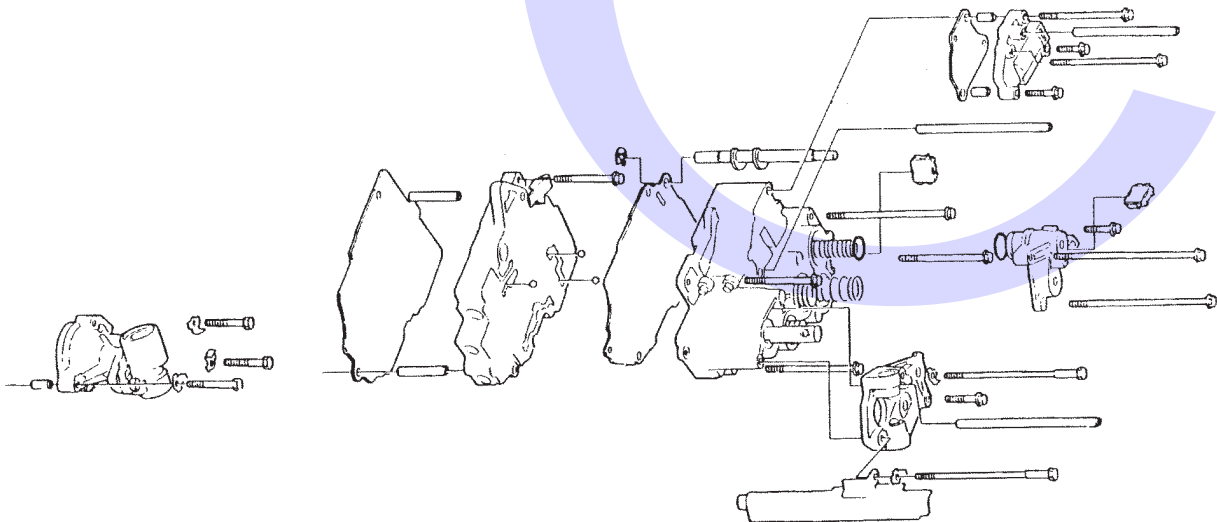

AUTOMATIC CHOICE

THE AUTOMATIC TRANSMISSION PARTS WAREHOUSE

End Cover, First Clutch & Gears

Mainshaft, Second & Fourth Clutch

Sub Shaft, & First Hold Clutch

Countershaft & Third Clutch

A24A, A2YA, M24A, P24A, S24A (Rover 216/416, Civic, Del Sol 92-97), A4RA, B4RA, B46A, B7ZA, BDRA, BMXA, M4RA, S4RA, SLXA (Civic 96-03), MPSA, S5 (Civic AWD 89-91), M4TA, S4TA, MDLA, MDMA (CR-V 97-01)

4 Speed 3 Shaft FWD (Electronic & Hydraulic Control)

AUTOMATIC CHOICE

THE AUTOMATIC TRANSMISSION PARTS WAREHOUSE

E

F

G

**A24A, A2YA, M24A, P24A, S24A (Rover 216/416, Civic, Del Sol 92-97), A4RA, B4RA, B46A, B7ZA, BDRA, BMXA, M4RA, S4RA, SLXA (Civic 96-03), MP5A, S5 (Civic AWD 89-91), M4TA, S4TA, MDLA, MDMA (CR-V 97-01)**