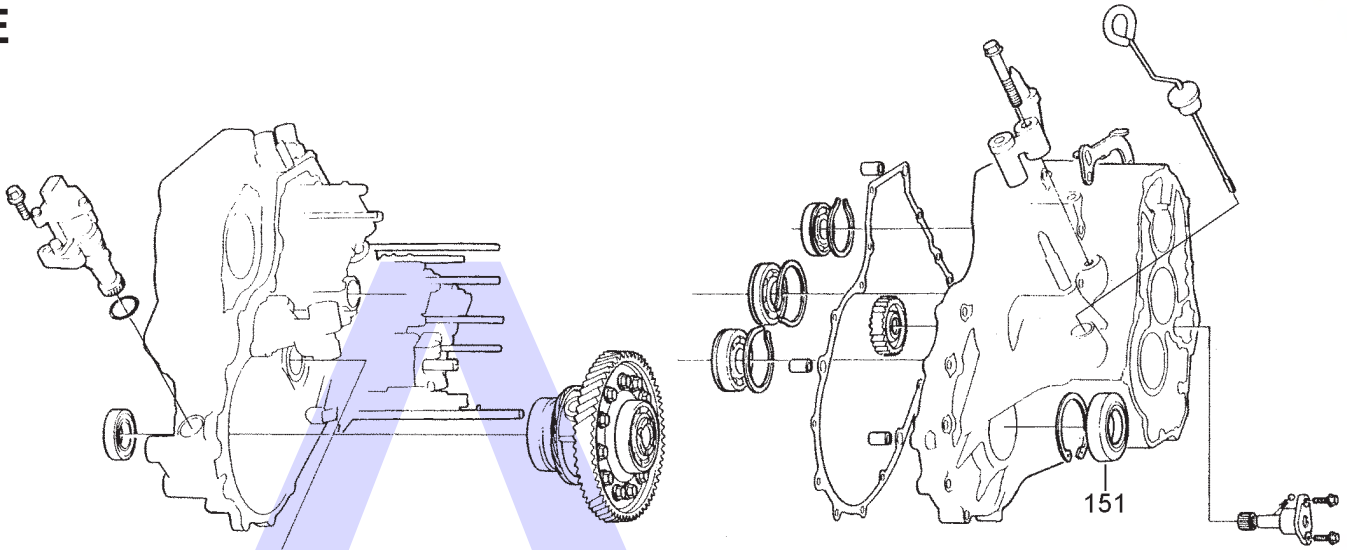

AUTOMATIC CHOICE

THE AUTOMATIC TRANSMISSION PARTS WAREHOUSE

End Cover, First Clutch & Gears

Mainshaft, Second & Fourth Clutch

Sub Shaft, & First Hold Clutch

Countershaft & Third Clutch

A24A, A2YA, M24A, P24A, S24A (Rover 216/416, Civic, Del Sol 92-97), A4RA, B4RA, B46A, B7ZA, BDRA, BMXA, M4RA, S4RA, SLXA (Civic 96-03), MPSA, S5 (Civic AWD 89-91), M4TA, S4TA, MDLA, MDMA (CR-V 97-01)

4 Speed 3 Shaft FWD (Electronic & Hydraulic Control)

AUTOMATIC CHOICE

THE AUTOMATIC TRANSMISSION PARTS WAREHOUSE

E

F

G

**A24A, A2YA, M24A, P24A, S24A (Rover 216/416, Civic, Del Sol 92-97), A4RA, B4RA, B46A, B7ZA, BDRA, BMXA, M4RA, S4RA, SLXA (Civic 96-03), MP5A, S5 (Civic AWD 89-91), M4TA, S4TA, MDLA, MDMA (CR-V 97-01)**