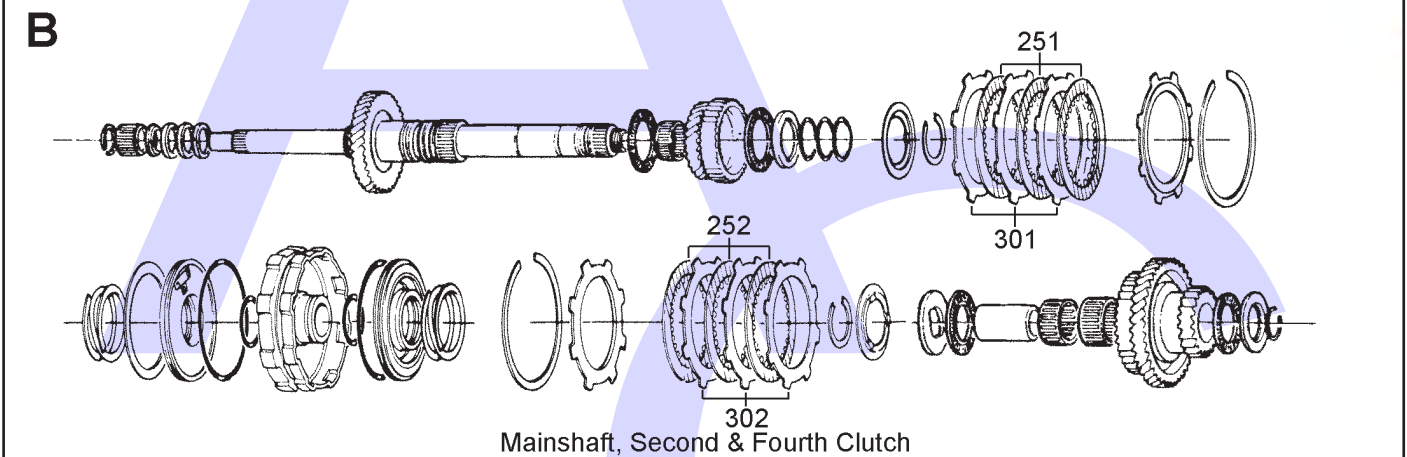

A24A, A2YA, M24A, P24A, S24A (Rover 216/416, Civic, Del Sol 92-97), A4RA, B4RA, B46A, B7ZA, BDRA, BMXA, M4RA, S4RA, SLXA (Civic 96-03), MPSA, S5 (Civic AWD 89-91), M4TA, S4TA, MDLA, MDMA (CR-V 97-01)

4 Speed 3 Shaft FWD (Electronic & Hydraulic Control)

AUTOMATIC CHOICE

THE AUTOMATIC TRANSMISSION PARTS WAREHOUSE

End Cover, First Clutch & Gears

Mainshaft, Second & Fourth Clutch

Sub Shaft, & First Hold Clutch

Countershaft & Third Clutch

A24A, A2YA, M24A, P24A, S24A (Rover 216/416, Civic, Del Sol 92-97), A4RA, B4RA, B46A, B7ZA, BDRA, BMXA, M4RA, S4RA, SLXA (Civic 96-03), MPSA, S5 (Civic AWD 89-91), M4TA, S4TA, MDLA, MDMA (CR-V 97-01)

4 Speed 3 Shaft FWD (Electronic & Hydraulic Control)

AUTOMATIC CHOICE

THE AUTOMATIC TRANSMISSION PARTS WAREHOUSE

E

F

G

**A24A, A2YA, M24A, P24A, S24A (Rover 216/416, Civic, Del Sol 92-97), A4RA, B4RA, B46A, B7ZA, BDRA, BMXA, M4RA, S4RA, SLXA (Civic 96-03), MP5A, S5 (Civic AWD 89-91), M4TA, S4TA, MDLA, MDMA (CR-V 97-01)**