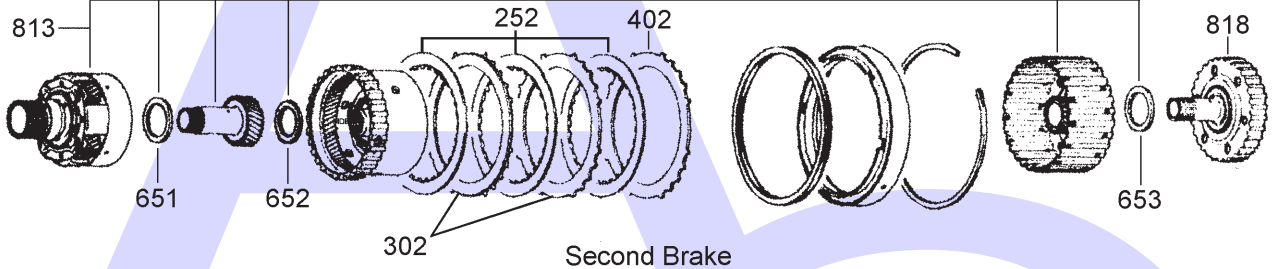

Low & Reverse Brake

Second Brake

D