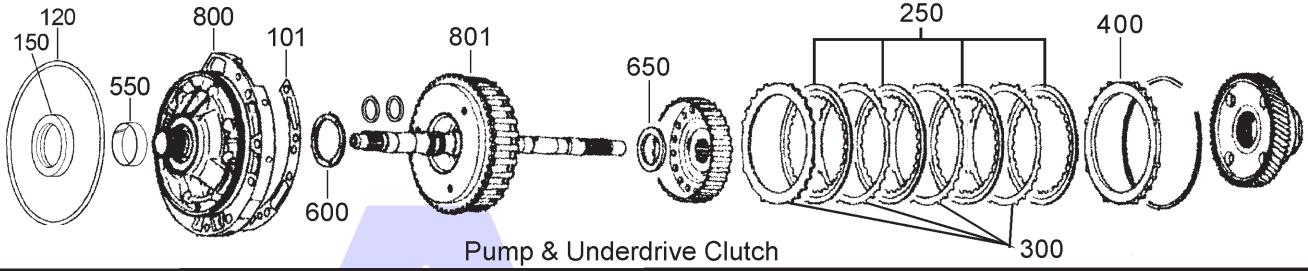

MITSUBISHI F4A-41, F4A-42, F5A42

4 & 5 SPEED FWD With Lock Up (Electronic Control)

AUTOMATIC CHOICE

THE AUTOMATIC TRANSMISSION PARTS WAREHOUSE

A

Pump & Underdrive Clutch

B

Low & Reverse Brake