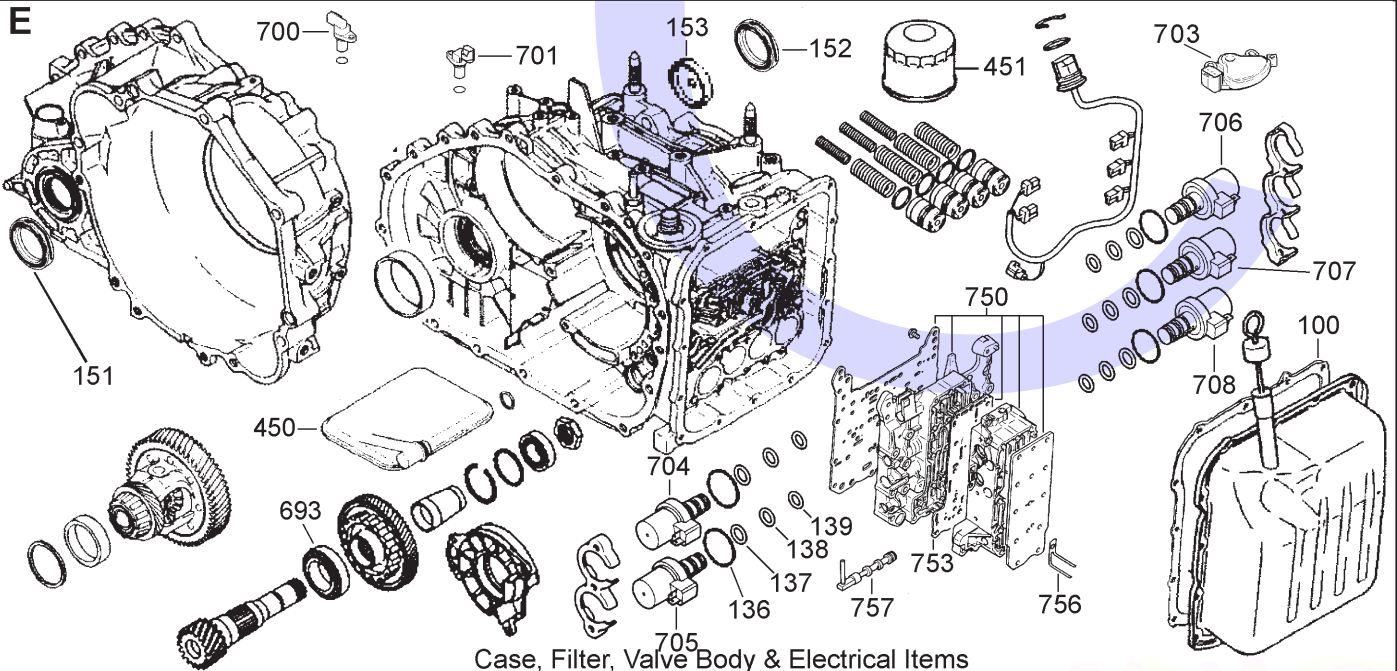

Reverse & Overdrive Clutch

Case, Filter, Valve Body & Electrical Items