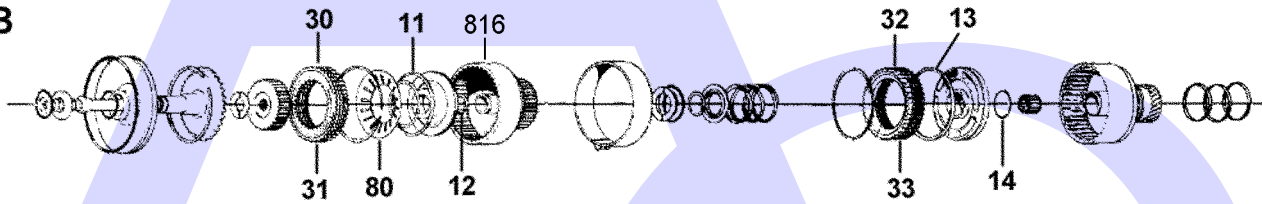

## 3 SPEED FWD

AUTOMATIC CHOICE

THE AUTOMATIC TRANSMISSION PARTS WAREHOUSE

A

B

C

D

ILL NO.	DESCRIPTION	YEARS	QTY	PART NO
<b>BANDS</b>				
501C	Rear Band Rigid Heavy Duty....		1	<b>BW35.BAN02</b>
<b>BUSHINGS</b>				
<b>THRUST WASHERS &amp; BEARINGS</b>				
<b>ELECTRICAL COMPONENTS</b>				
<b>VALVE BODY PARTS</b>				
<b>HARD PARTS</b>				
811C	One Way Clutch.....		1	<b>BW35TA.OWC01</b>
816B	Drum, Forward (Bearing Type) .		1	<b>BW37.DRU01</b>
<b>SPECIAL ITEMS</b>				
NI	Downshift Cable (Saab).....		1	<b>BW37.CAB01</b>
<b>TOOLS &amp; MANUALS</b>				
NI	BW37TB ASTG Manual .....		1	<b>BW37.MAN01</b>
<b>TORQUE CONVERTERS</b>				
NI	Saab 900 (Non Turbo) .....		1	<b>BW37.TC11</b>
NI	Saab 900 (Turbo).....		1	<b>BW37.TC13</b>