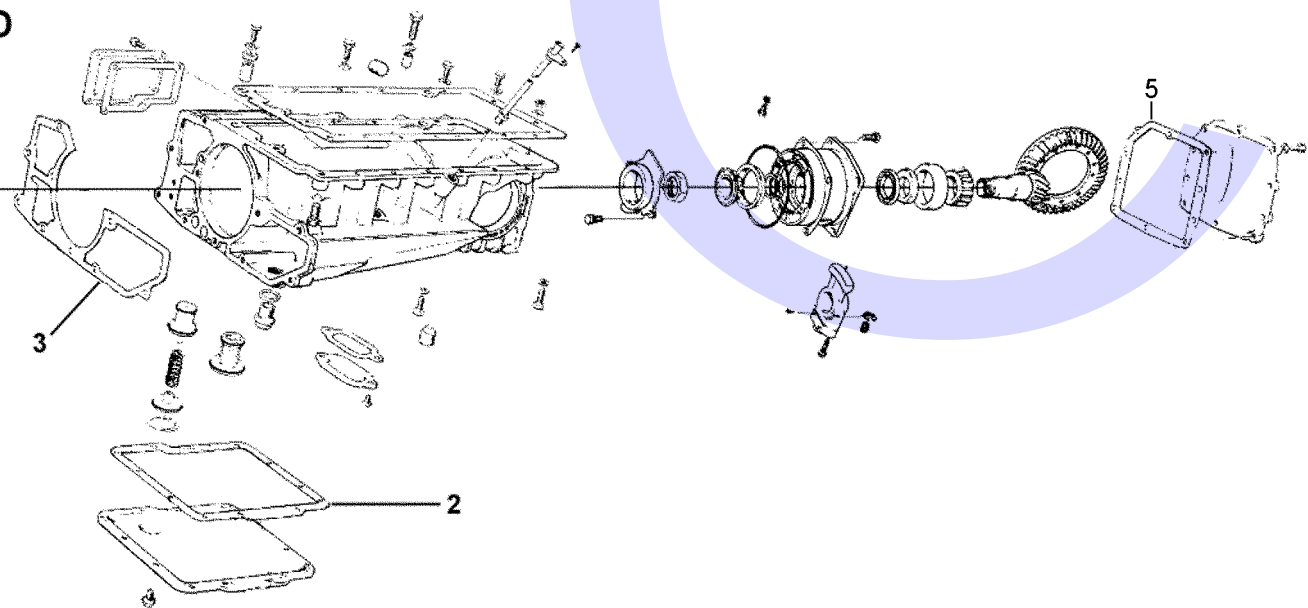

BORG WARNER 37TB

3 SPEED FWD

AUTOMATIC CHOICE

THE AUTOMATIC TRANSMISSION PARTS WAREHOUSE

A

B

C

D