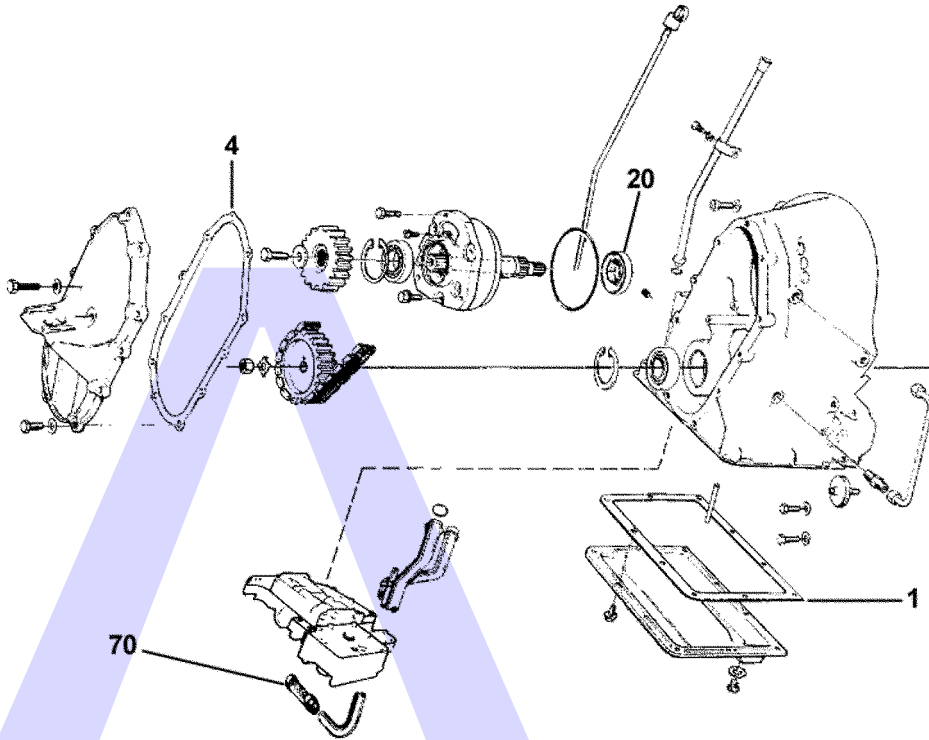

BORG WARNER 37TB

3 SPEED FWD

AUTOMATIC CHOICE

THE AUTOMATIC TRANSMISSION PARTS WAREHOUSE

A