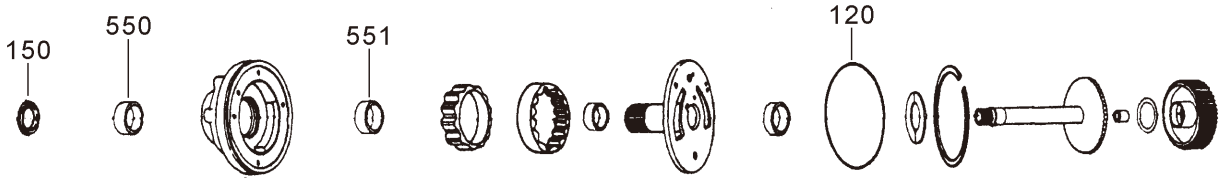

BORG WARNER MODEL 8 & 12 3 SPEED RWD

AUTOMATIC CHOICE

THE AUTOMATIC TRANSMISSION PARTS WAREHOUSE

A

Pump Assembly

B

Forward & Direct Clutch Assembly's

C

THE AUTOMATIC TRANSMISSION PARTS WAREHOUSE

ILL NO.	DESCRIPTION	YEARS	QTY	PART NO
KITS				
Kit	Master Overhaul Model 8.....	56-66	1	BW8.MOHK01
Kit	Master Overhaul Model 8 (Precision).....	56-66	1	BW8.MOHK51
Kit	Overhaul Kit Model 8 (Precision).....	56-66	1	BW8.OHK51
Kit	Overhaul Kit Model 8 (Combo) (Transtec).....	56-74	1	BW8.OHK01
Kit	Overhaul Kit Model 12 (Transtec) (Does not contain #102D BW12.GAS07 or Jaguar Seal #151D BW12.MCS02).....	67-74	1	BW12.OHK01
Kit	Overhaul Kit Model 12 (Precision).....	67-74	1	BW12.OHK51
Kit	Gasket & Rubber Mod 8 & 12...	56-74	1	BW12.GSK01
GASKETS				
102D	Extension Seal Housing.....	56-74	1	BW12.GAS07
103D	Pan Gasket (Cork).....	56-74	1	BW12.GAS01
103D	Pan Gasket (Fibre).....	56-74	1	BW12.GAS10
RUBBER COMPONENTS				
120A	Front Pump O Ring.....	56-74	1	BW12.SQR01
METAL CLAD SEALS				
150A	Front Pump Seal	56-74	1	BW12.MCS01
151D	Extension Housing Model 12 Jaguar Only.....	67-71	1	BW12.MCS02
151D	Extension Housing Model 8.....	56-66	1	TF8.MCS06
151D	Extension Housing Fiat Only (78mm x 51mm x 13mm).....	67-74	1	BW12.MCS03
152D	Manual Shaft (8/12).....	56-74	1	C3.MCS03
SEALING RINGS				
Kit	Sealing Ring Kit Model 12.....	67-74	1	BW12.SRK01
Kit	Sealing Ring Kit Model 8.....	62-66	1	BW8.SRK01
FRICITION PLATES				
250B	Forward (Front 1.50mm).....	56-74	4-5	BW12.FRP01
251B	High & Reverse (1.50mm).....	67-74	4-5	BW12.FRP01
251B	High & Reverse Model 8 (2.40mm).....	56-66	4	BW12.FRP02
STEEL PLATES				
Kit	Steel Plate (Alto).....	56-61	1	BW12.STK51
300B	Forward (Front 1.75mm).....	62-74	3-4	BW12.STP01
301B	High & Reverse (1.75mm).....	62-74	5	BW12.STP02
PRESSURE PLATES				
401B	High and Reverse Clutch.....	56-74	1	BW12.PP01