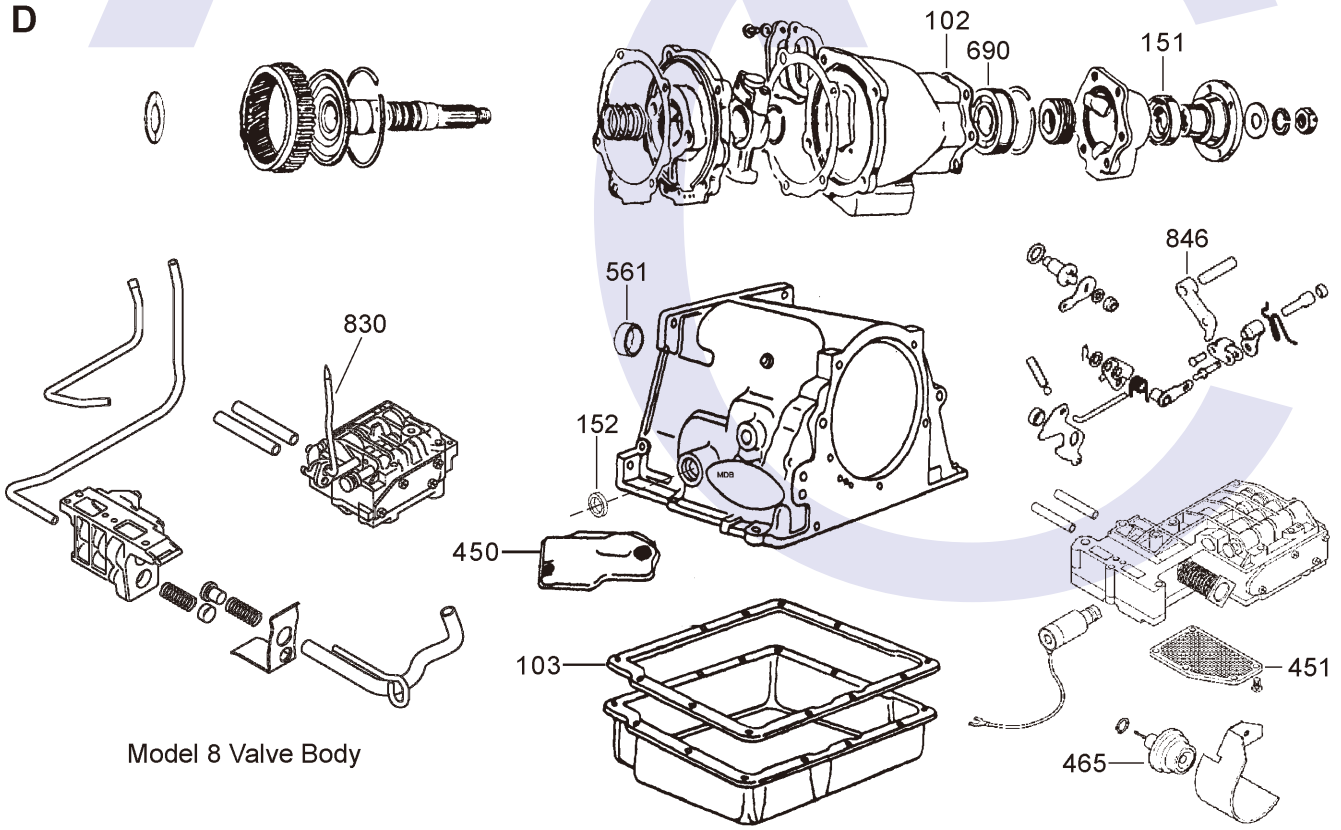

Model 8 Valve Body

Case & Output Assembly Etc

Model 12 Valve Body