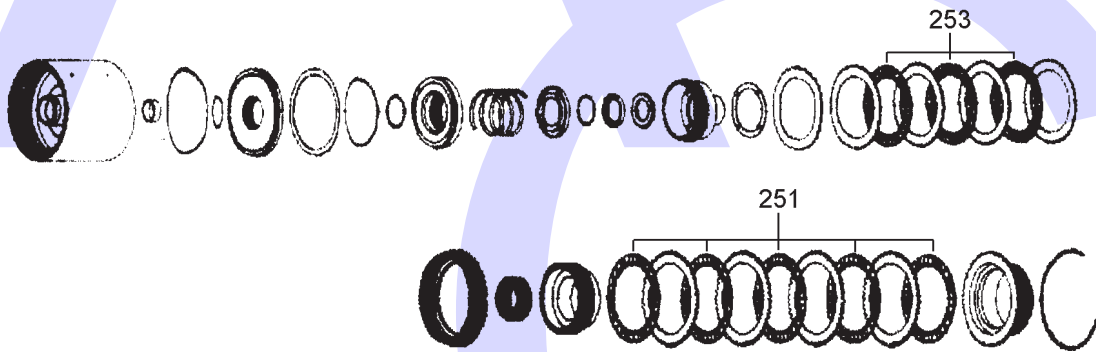

BTR (ION), 85, 91, 95

4 SPEED RWD

AUTOMATIC CHOICE

THE AUTOMATIC TRANSMISSION PARTS WAREHOUSE

A

Pump

B

C1 Clutch

C

C4 and C2 Clutches

D

C3 Clutch

BTR (ION), 85, 91, 95 4 SPEED RWD

AUTOMATIC CHOICE

THE AUTOMATIC TRANSMISSION PARTS WAREHOUSE

Planetary Set

Case and Servos

BTR (ION), 85, 91, 95 4 SPEED RWD

AUTOMATIC CHOICE

THE AUTOMATIC TRANSMISSION PARTS WAREHOUSE

ILL NO.	DESCRIPTION	YEARS	QTY	PART NO
KITS				
Kit	Overhaul Kit (85, 93 & 97LE) (Transtec)..... All		1	BTR85.OHK01
Kit	Overhaul Kit (85, 93 & 97LE) (Precision)..... All		1	BTR85.OHK51
GASKETS				
100F	Oil Pan (Rubber)..... All		1	BTR74.GAS01
101A	Oil Pump to Case..... All		1	BTR74.GAS03
RUBBER COMPONENTS				
120A	'O' Ring, Pump Body to Cover .. 89-ON		1	BTR85.OR01
121A	'O' Ring, Pump Cover to Case.. 89-ON		1	BTR85.OR02
SEALS				
150A	Converter Seal..... All		1	BTR74.MCS01
151F	Extension Housing (93/97LE) ... All		1	BTR85.MCS02
153F	Manual Shaft..... All		2	BTR74.MCS03
SEALING RINGS				
202B	Overdrive Shaft (Small)..... All		3	BTR85.SSR06
203B	Overdrive Shaft (Large) All		4	BTR85.SSR05
FRICITION PLATES				
Kit	Friction Plate (Alto) 90-ON		1	BTR.FRK51
250B	'C1' Clutch All		5	BTR74.FRP01
251C	'C2' Clutch..... All		5	BTR74.FRP01
252D	'C3' Clutch..... All		4	BTR74.FRP01
253C	'C4' Clutch..... All		3	BTR74.FRP02
STEEL PLATES				
Kit	Steel Plate (Alto)..... All		1	BTR.STK51
FILTERS				
450F	Filter Assy 93/97LE..... All		1	BTR74.FIL01
BRAKE BANDS				
501E	Rear Band (Solid) 93/97LE..... All		1	BTR85.BAN02
ELECTRICAL COMPONENTS				
NI	Press Solenoid (S5) 93/97LE.... All		1	BTR85.SOL01