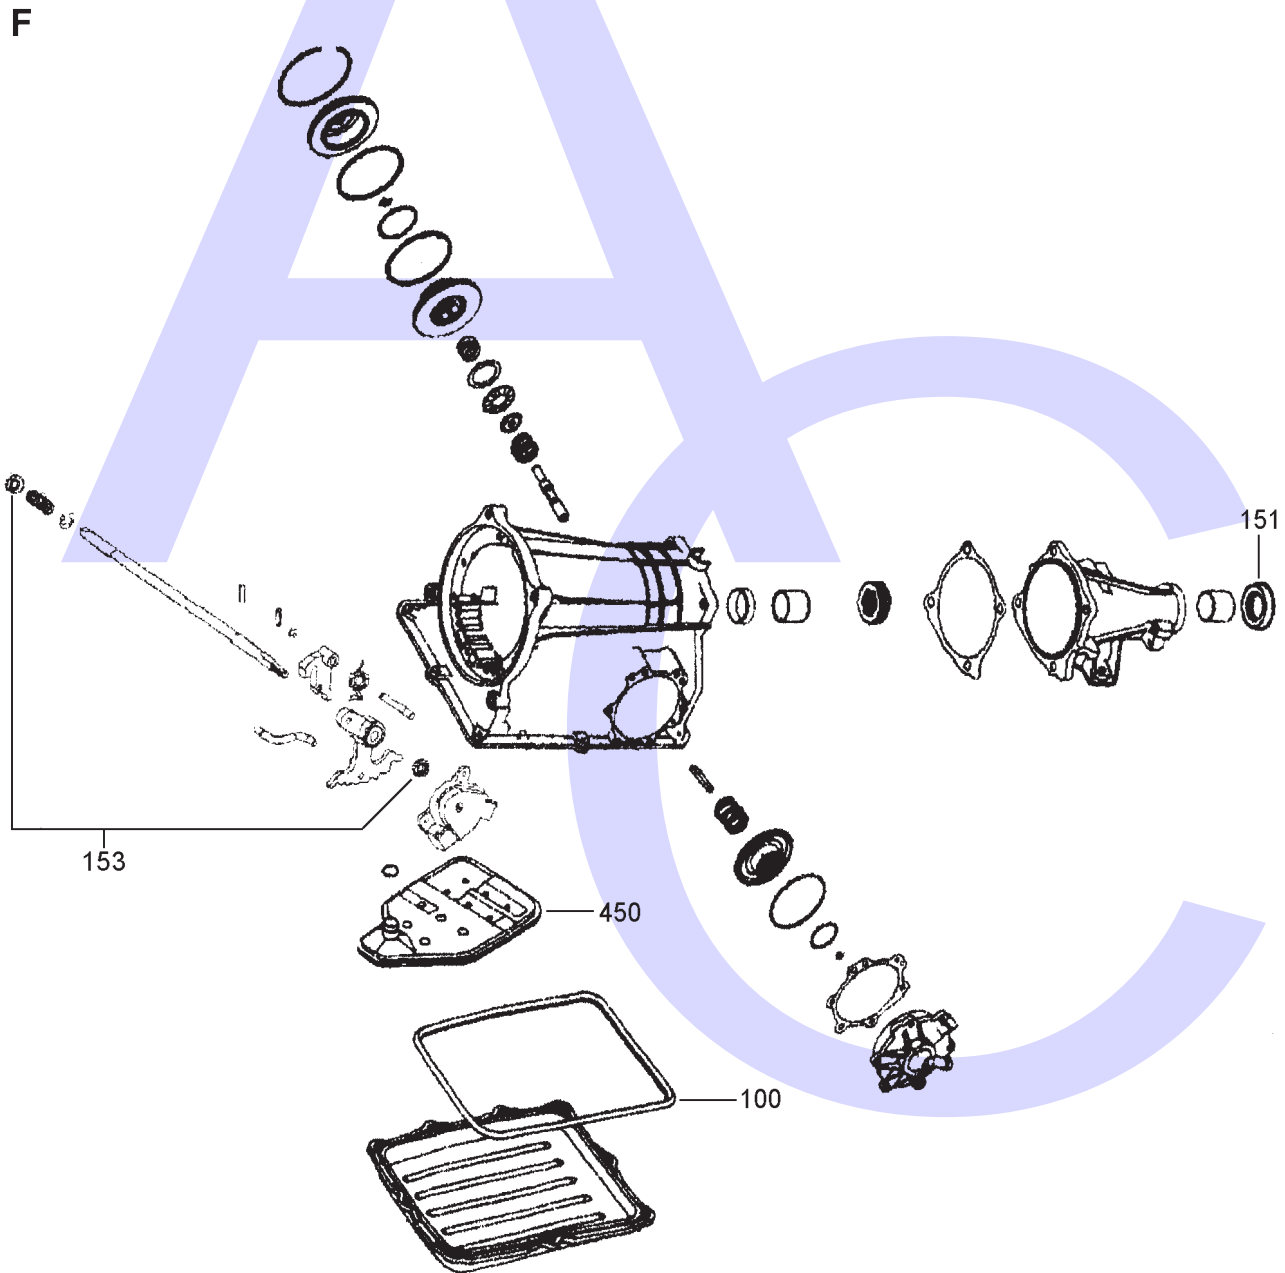

BTR (ION), 85, 91, 95

4 SPEED RWD

AUTOMATIC CHOICE

THE AUTOMATIC TRANSMISSION PARTS WAREHOUSE

A

Pump

B

C1 Clutch

C

C4 and C2 Clutches

D

C3 Clutch

BTR (ION), 85, 91, 95 4 SPEED RWD

AUTOMATIC CHOICE

THE AUTOMATIC TRANSMISSION PARTS WAREHOUSE

Planetary Set

Case and Servos

BTR (ION), 85, 91, 95 4 SPEED RWD

AUTOMATIC CHOICE

THE AUTOMATIC TRANSMISSION PARTS WAREHOUSE

ILL NO.	DESCRIPTION	YEARS	QTY	PART NO
KITS				
Kit	Overhaul Kit (85, 93 & 97LE) (Transtec)..... All		1	BTR85.OHK01
Kit	Overhaul Kit (85, 93 & 97LE) (Precision)..... All		1	BTR85.OHK51
GASKETS				
100F	Oil Pan (Rubber)..... All		1	BTR74.GAS01
101A	Oil Pump to Case..... All		1	BTR74.GAS03
RUBBER COMPONENTS				
120A	'O' Ring, Pump Body to Cover .. 89-ON		1	BTR85.OR01
121A	'O' Ring, Pump Cover to Case.. 89-ON		1	BTR85.OR02
SEALS				
150A	Converter Seal..... All		1	BTR74.MCS01
151F	Extension Housing (93/97LE) ... All		1	BTR85.MCS02
153F	Manual Shaft..... All		2	BTR74.MCS03
SEALING RINGS				
202B	Overdrive Shaft (Small)..... All		3	BTR85.SSR06
203B	Overdrive Shaft (Large) All		4	BTR85.SSR05
FRICITION PLATES				
Kit	Friction Plate (Alto) 90-ON		1	BTR.FRK51
250B	'C1' Clutch All		5	BTR74.FRP01
251C	'C2' Clutch..... All		5	BTR74.FRP01
252D	'C3' Clutch..... All		4	BTR74.FRP01
253C	'C4' Clutch..... All		3	BTR74.FRP02
STEEL PLATES				
Kit	Steel Plate (Alto)..... All		1	BTR.STK51
FILTERS				
450F	Filter Assy 93/97LE..... All		1	BTR74.FIL01
BRAKE BANDS				
501E	Rear Band (Solid) 93/97LE..... All		1	BTR85.BAN02
ELECTRICAL COMPONENTS				
NI	Press Solenoid (S5) 93/97LE.... All		1	BTR85.SOL01