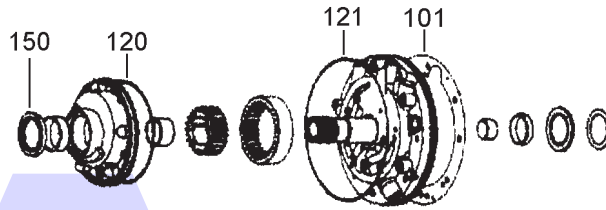

BTR (ION), 85, 91, 95

4 SPEED RWD

AUTOMATIC CHOICE

THE AUTOMATIC TRANSMISSION PARTS WAREHOUSE

A

Pump

B

C1 Clutch

C

C4 and C2 Clutches

D

C3 Clutch

BTR (ION), 85, 91, 95 4 SPEED RWD

AUTOMATIC CHOICE

THE AUTOMATIC TRANSMISSION PARTS WAREHOUSE

Planetary Set

Case and Servos

BTR (ION), 85, 91, 95 4 SPEED RWD

AUTOMATIC CHOICE

THE AUTOMATIC TRANSMISSION PARTS WAREHOUSE

ILL NO.	DESCRIPTION	YEARS	QTY	PART NO
KITS				
Kit	Overhaul Kit (85, 93 & 97LE) (Transtec)..... All		1	BTR85.OHK01
Kit	Overhaul Kit (85, 93 & 97LE) (Precision)..... All		1	BTR85.OHK51
GASKETS				
100F	Oil Pan (Rubber)..... All		1	BTR74.GAS01
101A	Oil Pump to Case..... All		1	BTR74.GAS03
RUBBER COMPONENTS				
120A	'O' Ring, Pump Body to Cover .. 89-ON		1	BTR85.OR01
121A	'O' Ring, Pump Cover to Case.. 89-ON		1	BTR85.OR02
SEALS				
150A	Converter Seal..... All		1	BTR74.MCS01
151F	Extension Housing (93/97LE) ... All		1	BTR85.MCS02
153F	Manual Shaft..... All		2	BTR74.MCS03
SEALING RINGS				
202B	Overdrive Shaft (Small)..... All		3	BTR85.SSR06
203B	Overdrive Shaft (Large) All		4	BTR85.SSR05
FRICITION PLATES				
Kit	Friction Plate (Alto) 90-ON		1	BTR.FRK51
250B	'C1' Clutch All		5	BTR74.FRP01
251C	'C2' Clutch..... All		5	BTR74.FRP01
252D	'C3' Clutch..... All		4	BTR74.FRP01
253C	'C4' Clutch..... All		3	BTR74.FRP02
STEEL PLATES				
Kit	Steel Plate (Alto)..... All		1	BTR.STK51
FILTERS				
450F	Filter Assy 93/97LE..... All		1	BTR74.FIL01
BRAKE BANDS				
501E	Rear Band (Solid) 93/97LE..... All		1	BTR85.BAN02
ELECTRICAL COMPONENTS				
NI	Press Solenoid (S5) 93/97LE.... All		1	BTR85.SOL01