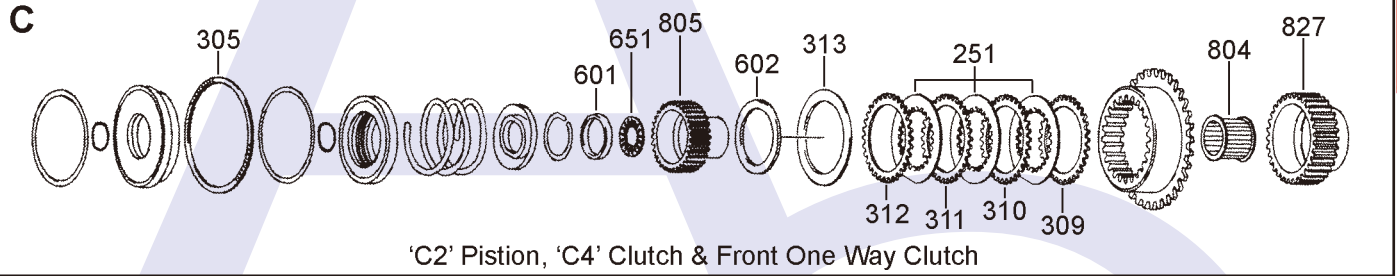

BTR (ION), 72LE, 74LE, 93LE, 97LE

72LE Fitted to Maserati, 93LE/95LE Fitted to Ford Falcon BA/BF RWD & 4WD (Electronic Control) 74LE Fitted to Ssang Yong 4WD Range.

AUTOMATIC CHOICE

THE AUTOMATIC TRANSMISSION PARTS WAREHOUSE