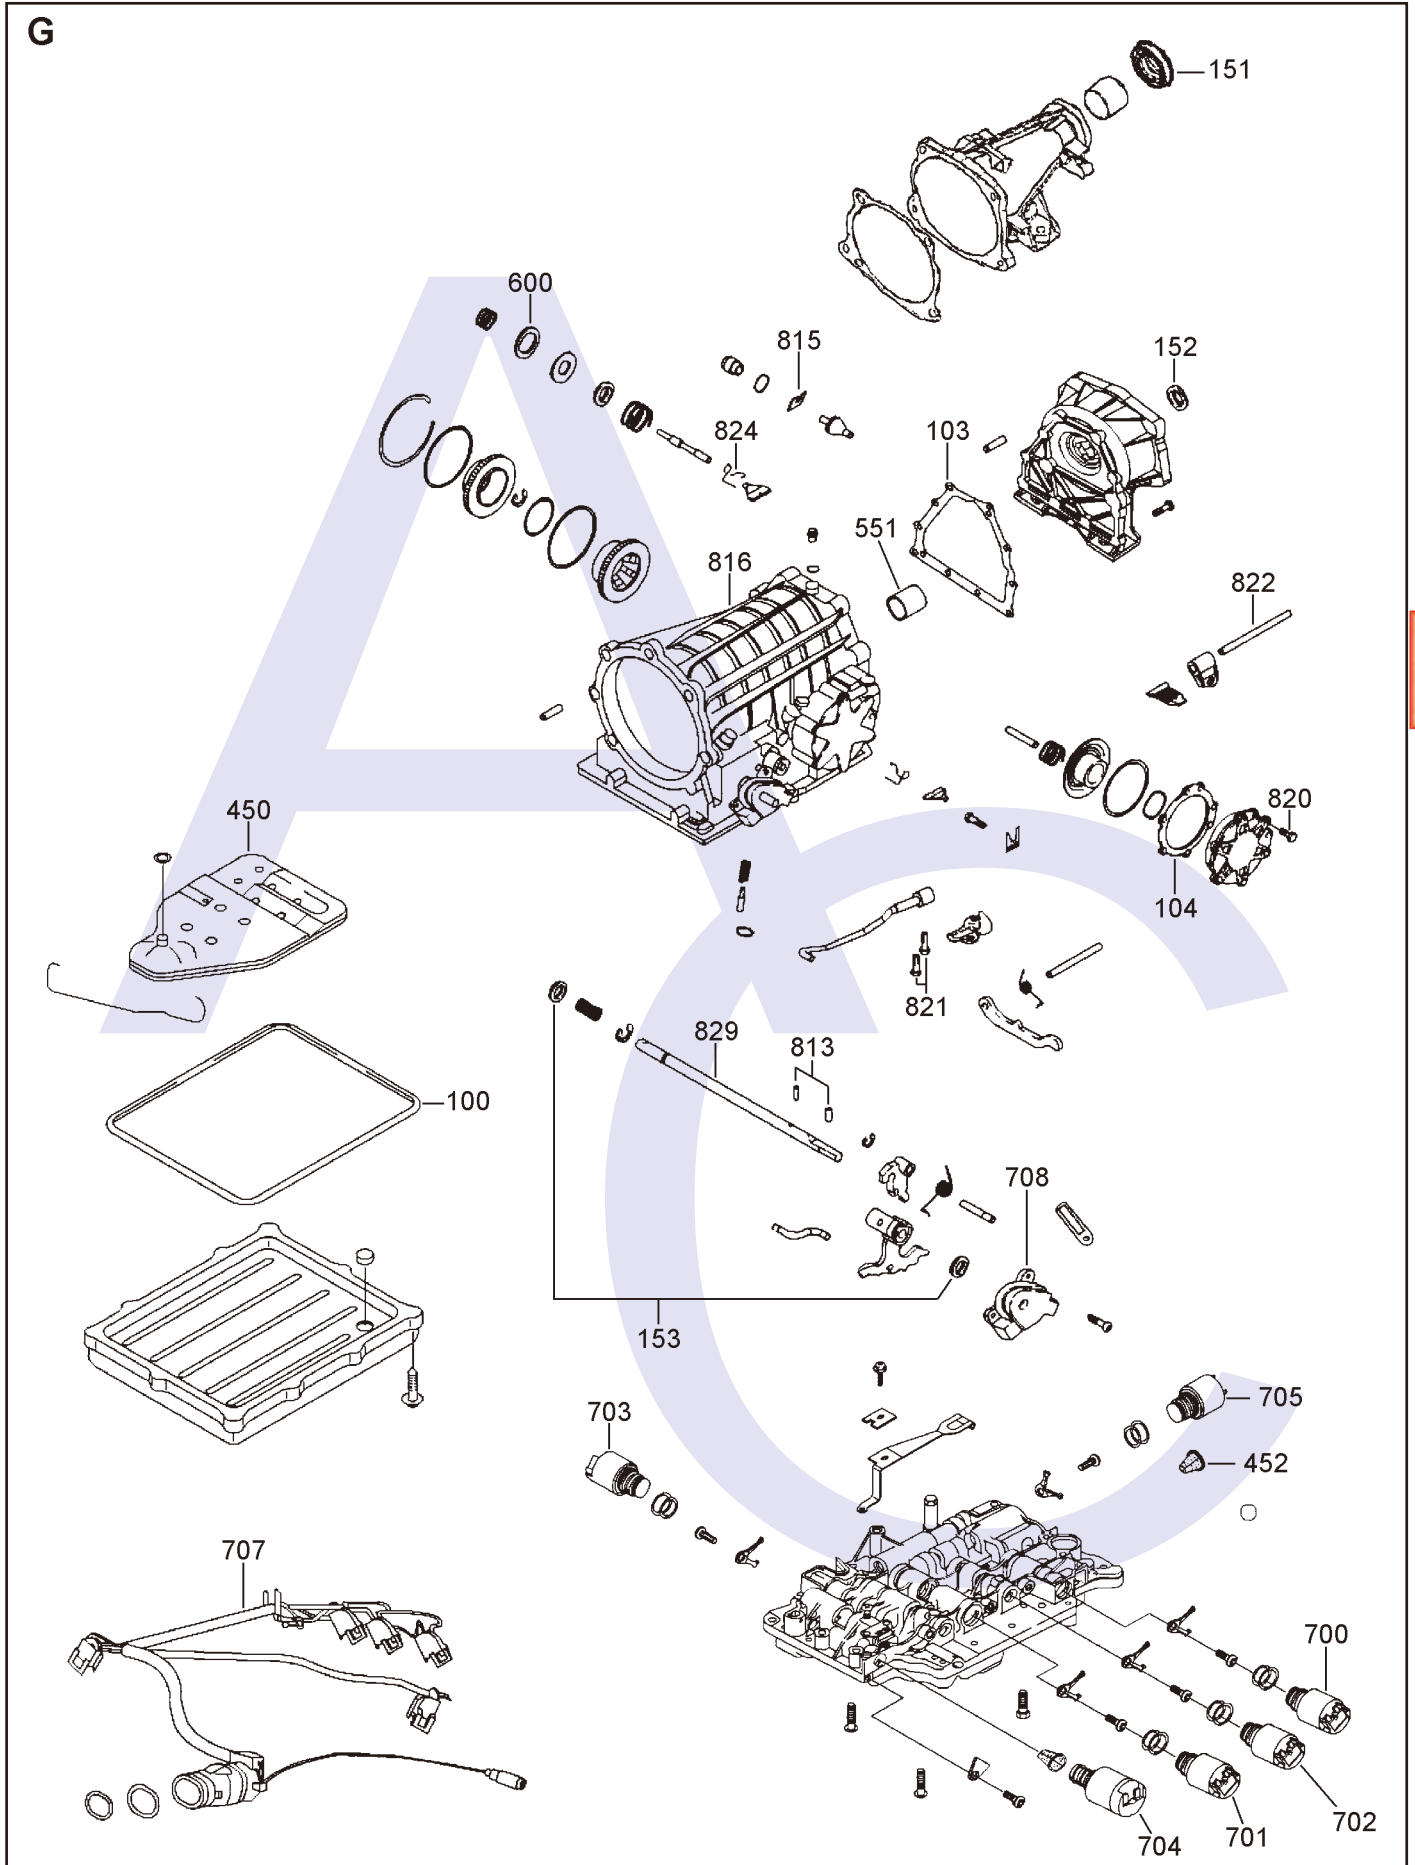

BTR (ION), 72LE, 74LE, 93LE, 97LE

72LE Fitted to Maserati, 93LE/95LE Fitted to Ford Falcon BA/BF RWD & 4WD (Electronic Control) 74LE Fitted to Ssang Yong 4WD Range.

AUTOMATIC CHOICE

THE AUTOMATIC TRANSMISSION PARTS WAREHOUSE

BTR (ION), 72LE, 74LE, 93LE, 97LE

72LE Fitted to Maserati, 93LE/95LE Fitted to Ford Falcon BA/BF RWD & 4WD (Electronic Control) 74LE Fitted to Ssang Yong 4WD Range.

AUTOMATIC CHOICE

THE AUTOMATIC TRANSMISSION PARTS WAREHOUSE

ILL NO.	DESCRIPTION	YEARS	QTY	PART NO
KITS				
Kit	Overhaul Kit (72LE Maserati)....	All	1	BTR72.OHK01
Kit	Overhaul Kit (74LE)	All	1	BTR74.OHK01
Kit	Overhaul Kit (74LE, Precision)..	All	1	BTR74.OHK51
Kit	Overhaul Kit (85, 93 & 97LE) (Transtec).....	All	1	BTR85.OHK01
Kit	Overhaul Kit (85, 93 & 97LE) (Precision).....	All	1	BTR85.OHK51
Kit	Overhaul Kit (93/97LE, Transtec) (BA/BF Falcon)	02-ON	1	BTR93.OHK01
GASKETS				
100G	Oil Pan (Rubber).....	All	1	BTR74.GAS01
101A	Pump to Case Gasket (72LE)...	All	1	BTR72.GAS02
101A	Pump to Case Gasket (74, 93, 97LE)	All	1	BTR74.GAS03
102A	Pump Plate to Cover Gasket (74, 93, 97LE) (See Picture)	All	1	BTR74.GAS02
102A	Pump Plate to Cover Gasket (74, 93, 97LE) (See Picture)	All	1	BTR74.GAS08
103G	Adaptor Housing Gasket (74LE)	All	1	BTR74.GAS04
103G	Adaptor Housing Gasket (72LE)	All	1	BTR72.GAS03
104G	Rear Servo Cover (Aluminum)..	All	1	BTR74.GAS07
NI	Valve Body Upper (74LE)	All	1	BTR74.GAS05
NI	Valve Body Upper (72LE)	All	1	BTR72.GAS04
NI	Valve Body Lower (74LE)	All	1	BTR74.GAS06
NI	Valve Body Lower (72LE)	All	1	BTR72.GAS05
RUBBER COMPONENTS				
120A	'O' Ring, Pump Body to Cover ..	89-ON	1	BTR85.OR01
121A	'O' Ring, Pump Cover to Case..	89-ON	1	BTR85.OR02
130E	'O' Ring Reverse Sun Gear	All	1	BTR74.OR05
METAL CLAD SEALS				
150A	Converter Seal	All	1	BTR74.MCS01
151G	Extension Housing (93/97LE) ...	All	1	BTR85.MCS02
151G	Extension Housing (72LE)	All	1	BTR72.MCS02
152G	Adaptor Housing (74LE)	All	1	BTR74.MCS02
153G	Manual Shaft.....	All	2	BTR74.MCS03
SHAFT SEALING RINGS				
201B	Input Shaft Small (74LE, OEM)	All	1	BTR74.SSR01
FRICITION PLATES				
Kit	Friction Plate (Alto)	90-ON	1	BTR.FRK51
250B	'C1' Clutch	All	5	BTR74.FRP01
251C	'C4' Clutch.....	All	3	BTR74.FRP02
252D	'C2' Clutch.....	All	5	BTR74.FRP01
253D	'C3' Clutch.....	All	4	BTR74.FRP01
STEEL PLATES				
Kit	Steel Plate (Alto).....	All	1	BTR.STK51
300B	'C1' Clutch (2.00mm Sel)	All	AR	BTR74.STP01
301B	'C1' Clutch (2.25mm Sel)	All	2	BTR74.STP02
302D	'C2' Clutch (1.80mm Sel)	All	AR	BTR74.STP04
303D	'C2' Clutch (2.00mm Sel)	All	2	BTR74.STP01
304D	'C2' Clutch (2.25mm Sel)	All	2	BTR74.STP02
305C	'C2' Clutch Wave Plate (93/97LE)	All	1	BTR85.STP01
305C	'C2' Clutch Wave Plate (74LE)..	All	1	BTR74.STP09
306D	'C3' Clutch (2.00mm Sel)	All	AR	BTR74.STP01
307D	'C3' Clutch (2.25mm Sel)	All	2	BTR74.STP02
308D	'C3' Clutch Wave Plate	All	1	BTR74.STP03
309C	'C4' Clutch (1.70mm Sel)	All	AR	BTR74.STP06
310C	'C4' Clutch (2.20mm Sel)	All	1	BTR74.STP10