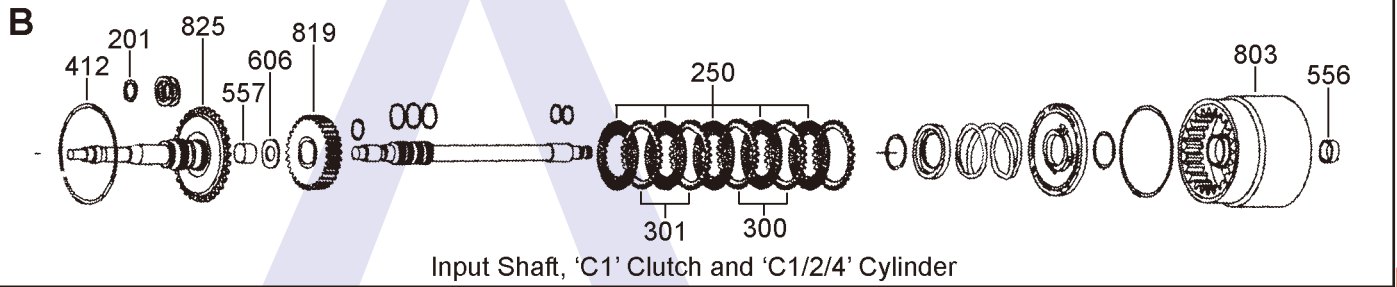

BTR (ION), 72LE, 74LE, 93LE, 97LE

72LE Fitted to Maserati, 93LE/95LE Fitted to Ford Falcon BA/BF RWD & 4WD (Electronic Control) 74LE Fitted to Ssang Yong 4WD Range.

AUTOMATIC CHOICE

THE AUTOMATIC TRANSMISSION PARTS WAREHOUSE