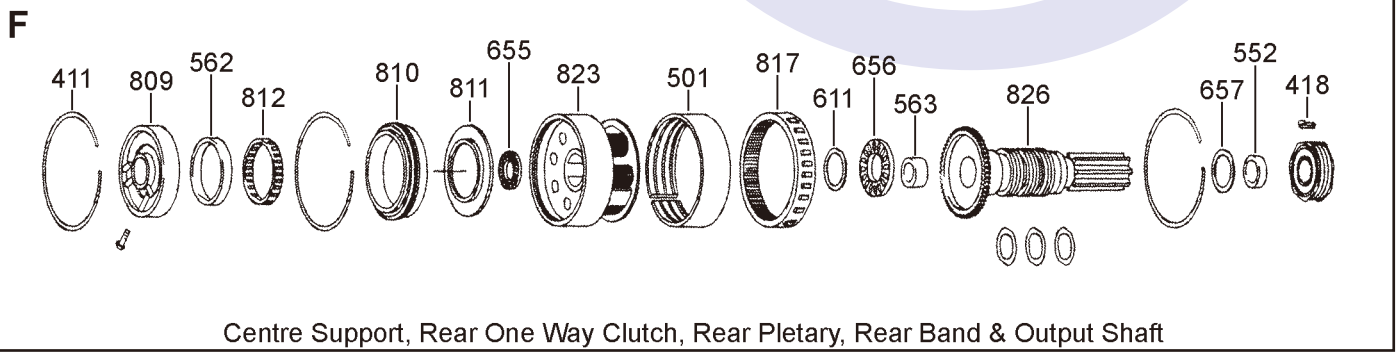

BTR (ION), 72LE, 74LE, 93LE, 97LE

72LE Fitted to Maserati, 93LE/95LE Fitted to Ford Falcon BA/BF RWD & 4WD (Electronic Control) 74LE Fitted to Ssang Yong 4WD Range.

AUTOMATIC CHOICE

THE AUTOMATIC TRANSMISSION PARTS WAREHOUSE