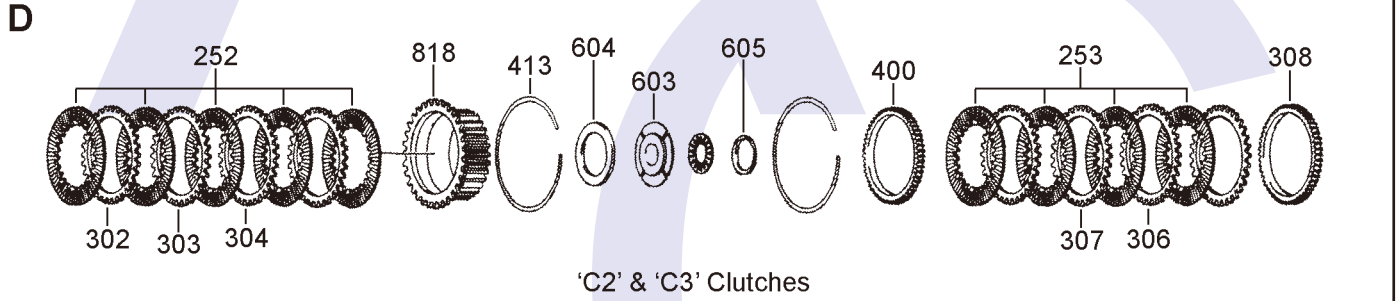

BTR (ION), 72LE, 74LE, 93LE, 97LE

72LE Fitted to Maserati, 93LE/95LE Fitted to Ford Falcon BA/BF RWD & 4WD (Electronic Control) 74LE Fitted to Ssang Yong 4WD Range.

AUTOMATIC CHOICE

THE AUTOMATIC TRANSMISSION PARTS WAREHOUSE