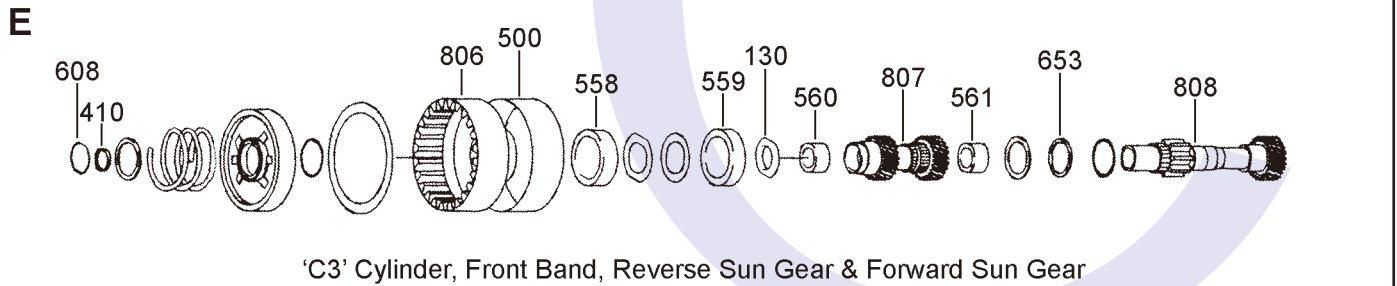

BTR (ION), 72LE, 74LE, 93LE, 97LE

72LE Fitted to Maserati, 93LE/95LE Fitted to Ford Falcon BA/BF RWD & 4WD (Electronic Control) 74LE Fitted to Ssang Yong 4WD Range.

AUTOMATIC CHOICE

THE AUTOMATIC TRANSMISSION PARTS WAREHOUSE