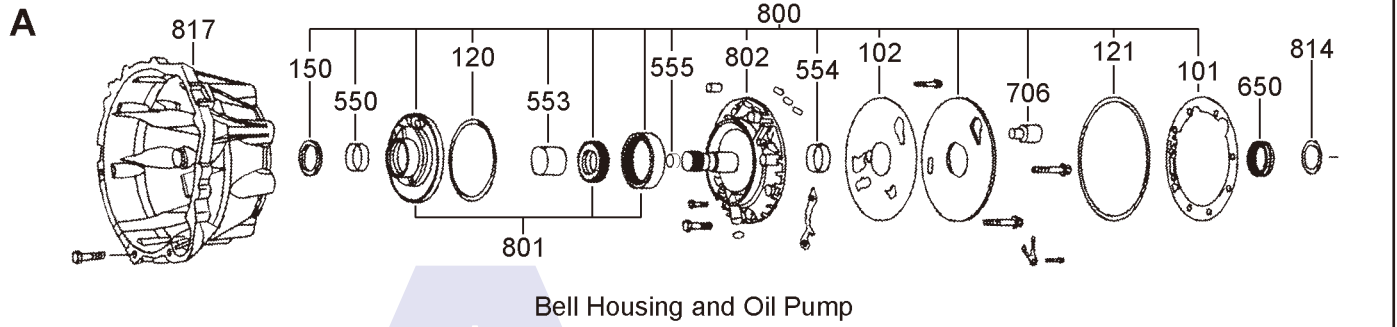

BTR (ION), 72LE, 74LE, 93LE, 97LE

72LE Fitted to Maserati, 93LE/95LE Fitted to Ford Falcon BA/BF RWD & 4WD (Electronic Control) 74LE Fitted to Ssang Yong 4WD Range.

AUTOMATIC CHOICE

THE AUTOMATIC TRANSMISSION PARTS WAREHOUSE