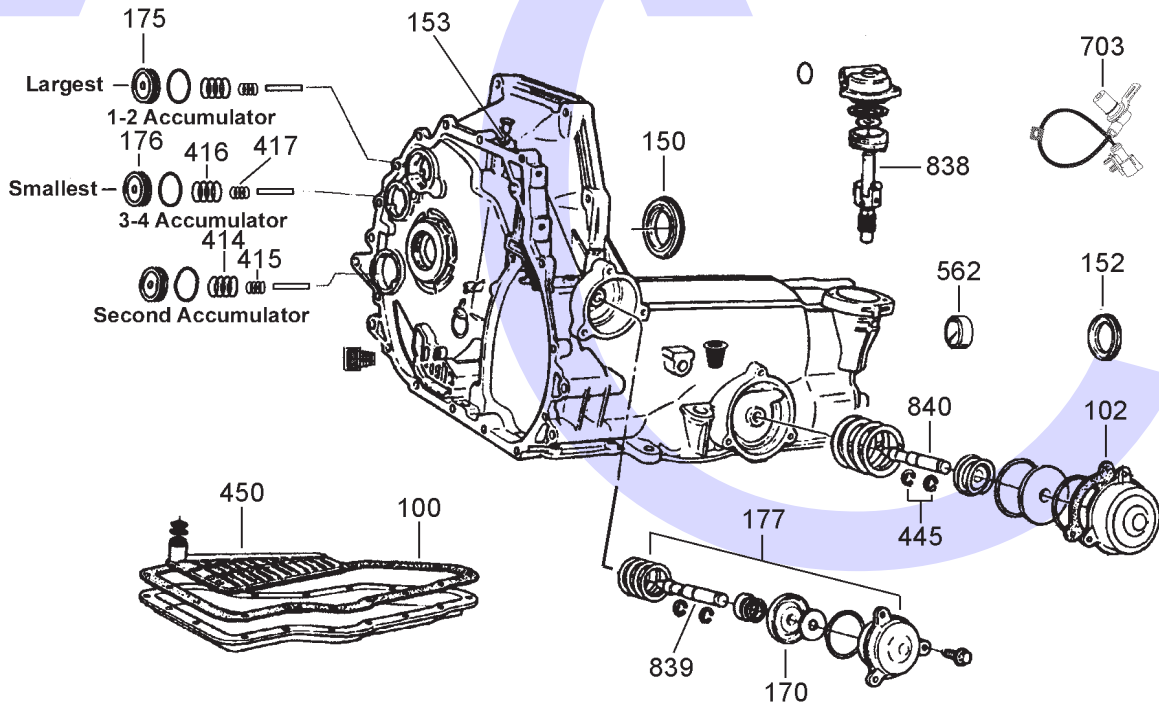

AXOD 86-90, AXODE (AX4S) 91-Up, AX4S 94-Up 4 SPEED FWD (Hydraulic & Electronic Control) 17 Bolt Pan

AUTOMATIC CHOICE

THE AUTOMATIC TRANSMISSION PARTS WAREHOUSE

G

H