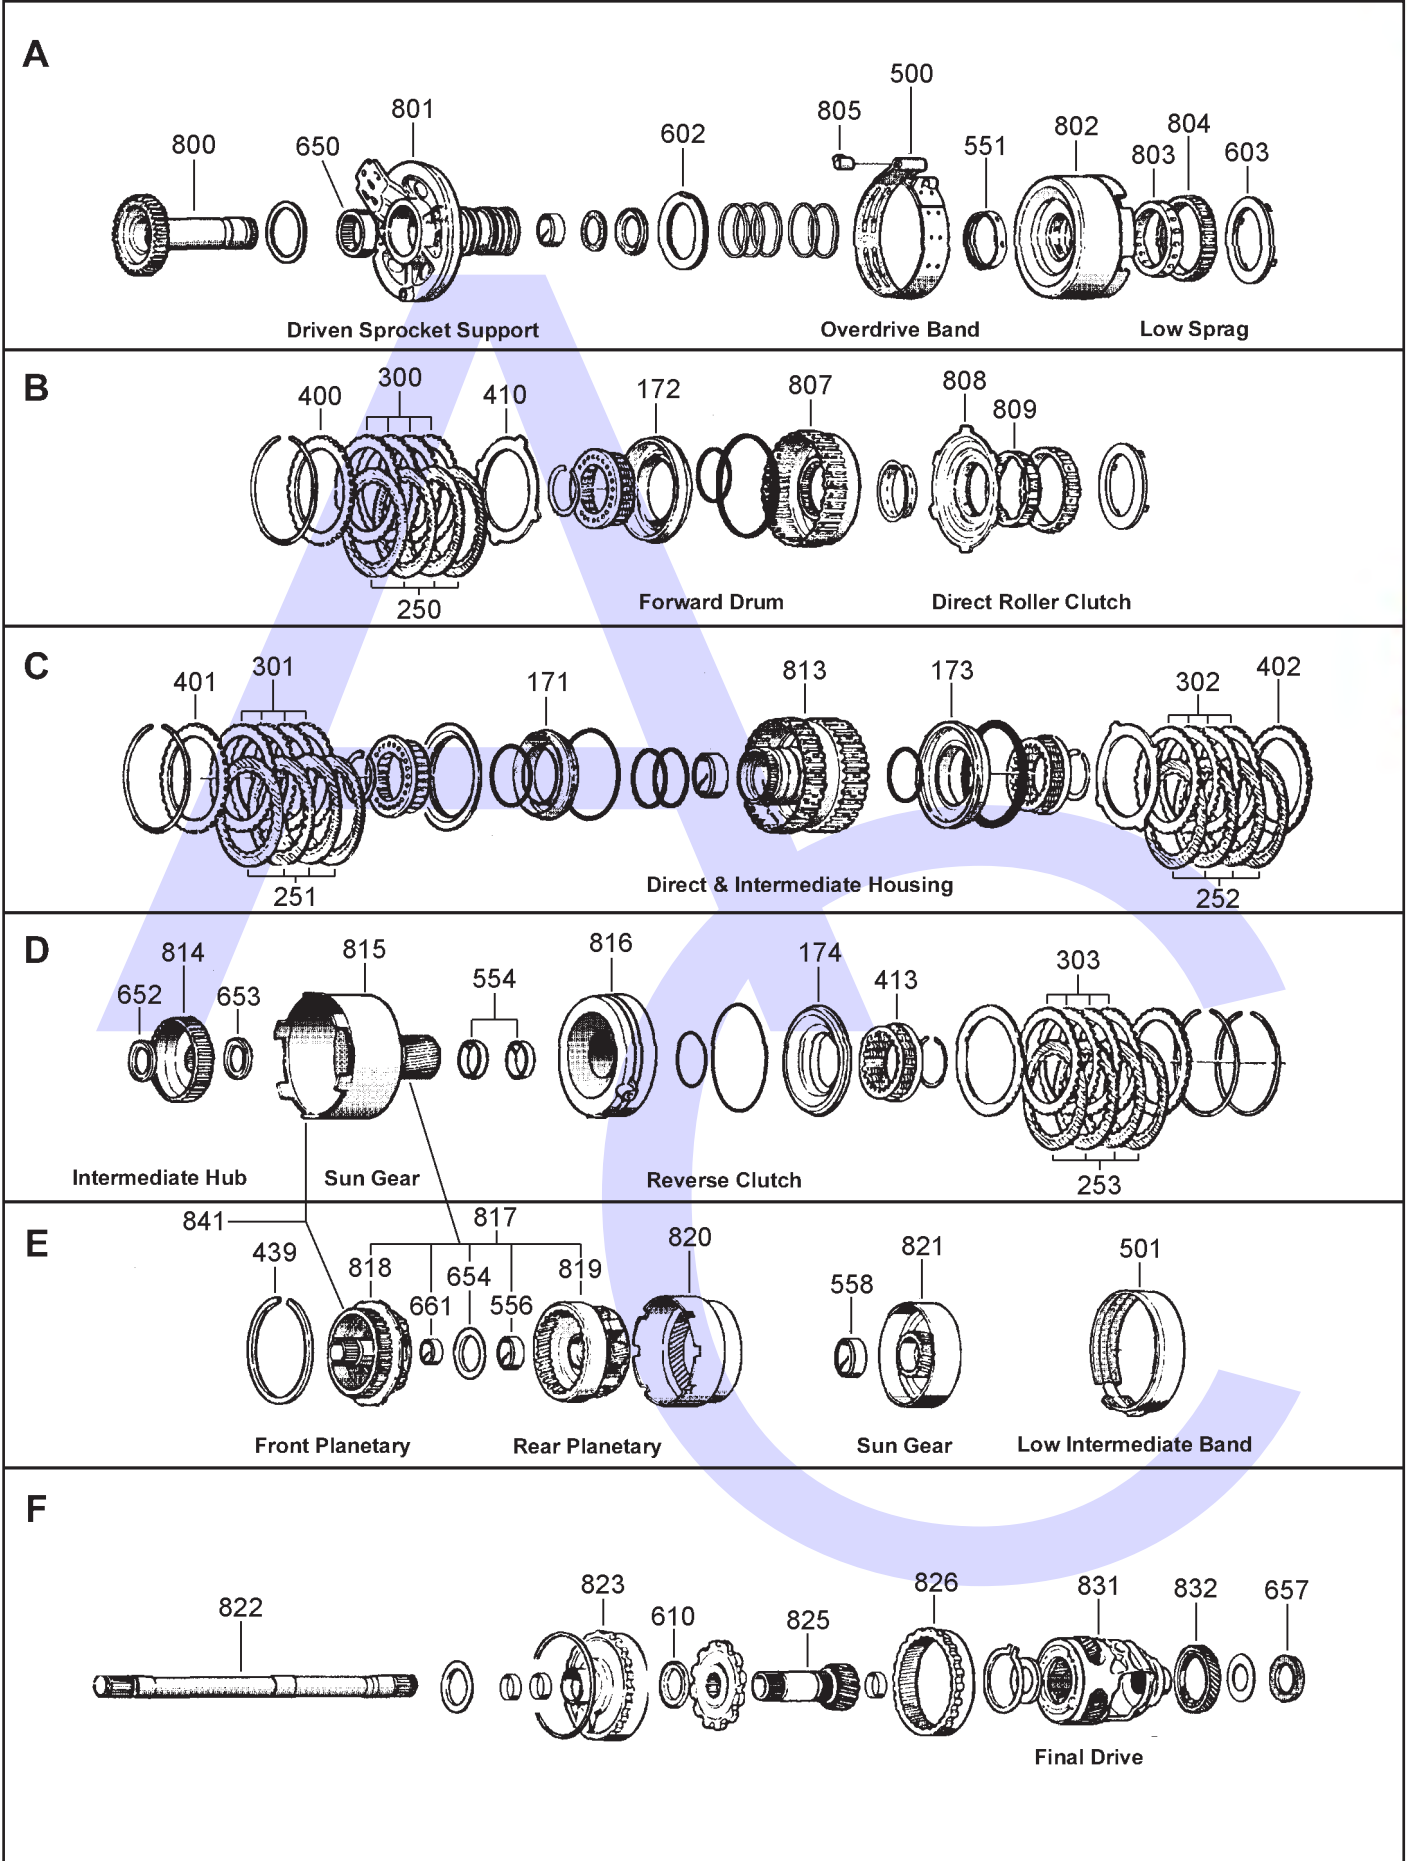

AXOD 86-90, AXODE (AX4S) 91-Up, AX4S 94-Up 4 SPEED FWD (Hydraulic & Electronic Control) 17 Bolt Pan

AUTOMATIC CHOICE

THE AUTOMATIC TRANSMISSION PARTS WAREHOUSE