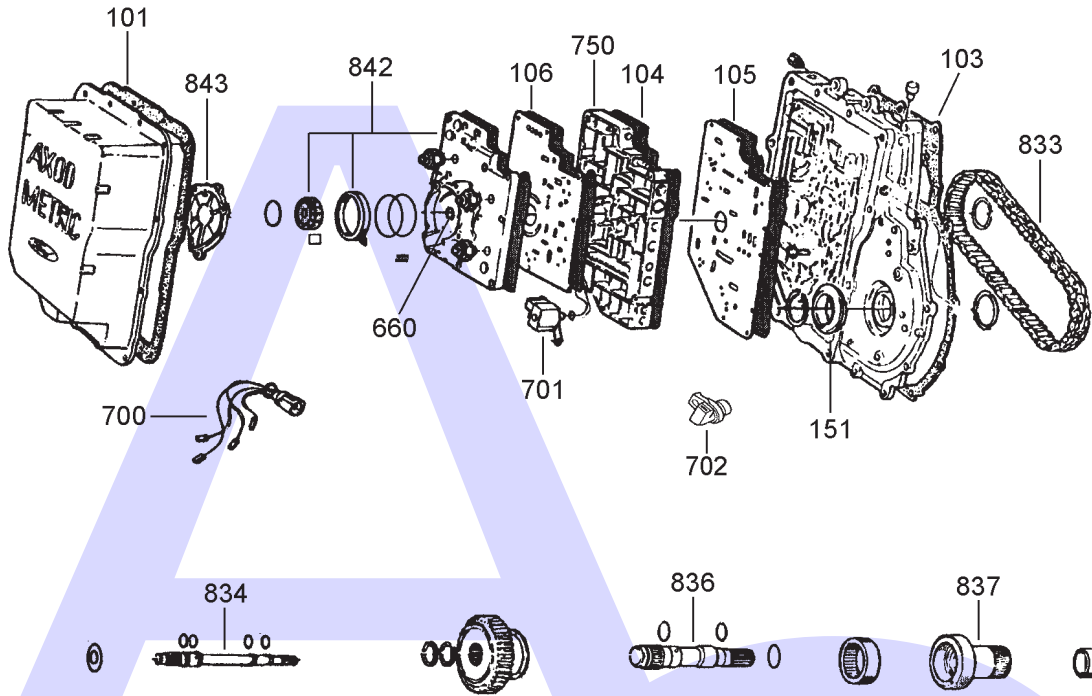

AXOD 86-90, AXODE (AX4S) 91-Up, AX4S 94-Up 4 SPEED FWD (Hydraulic & Electronic Control) 17 Bolt Pan

AUTOMATIC CHOICE

THE AUTOMATIC TRANSMISSION PARTS WAREHOUSE

G