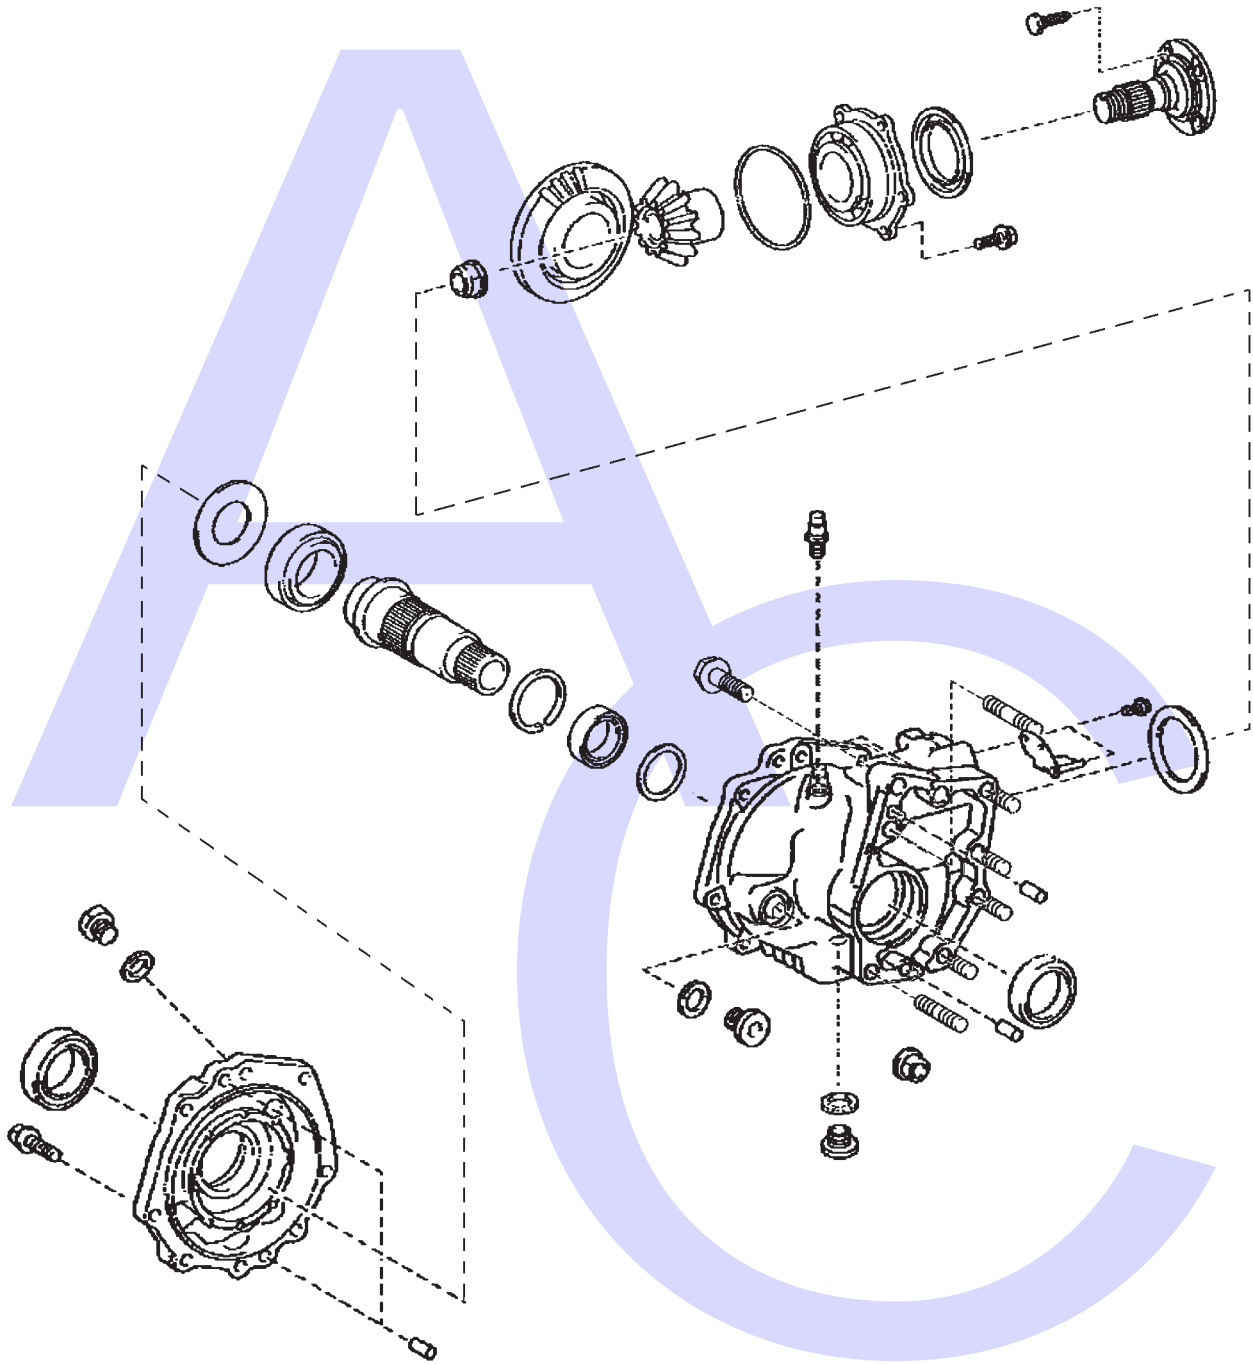

U760E, U760F (Toyota)

6 Speed FWD & AWD (Electronic Control)

AUTOMATIC CHOICE

THE AUTOMATIC TRANSMISSION PARTS WAREHOUSE

K

Transfer Box Assembly