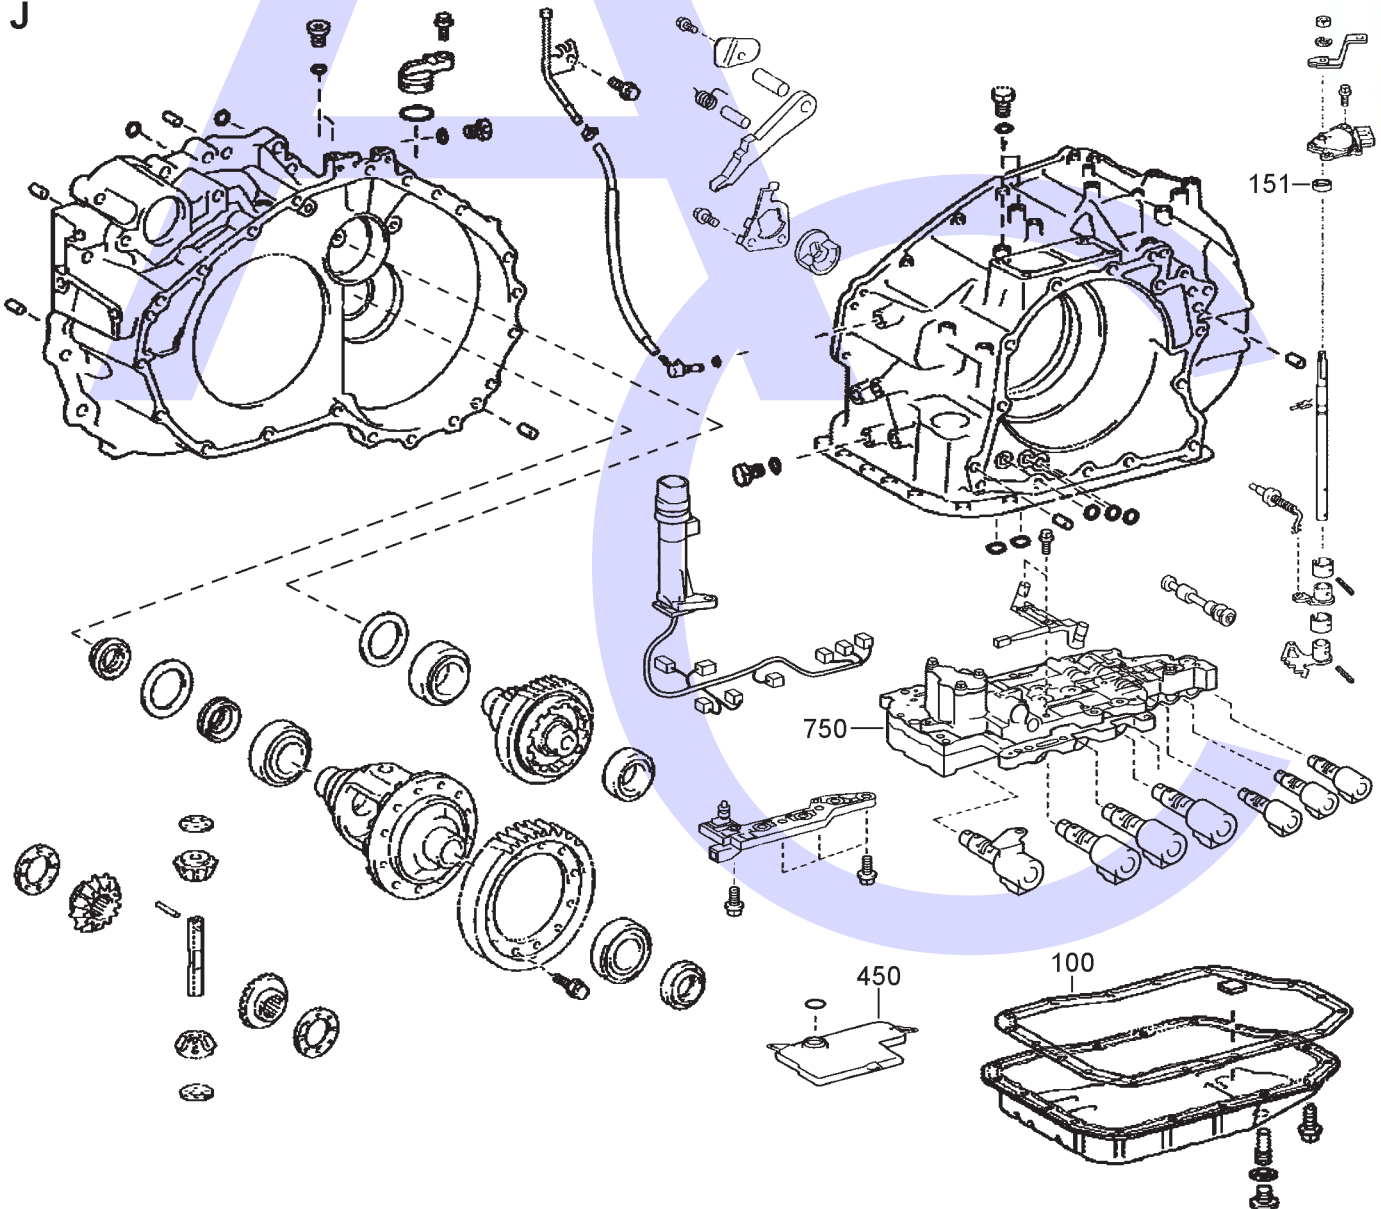

'C1' Clutch (Forward)

H

'C1' & 'C2' Clutch Drum

End Cover

J

Casings, Differential, Valve Body & External Components

U760E, U760F (Toyota)

6 Speed FWD & AWD (Electronic Control)