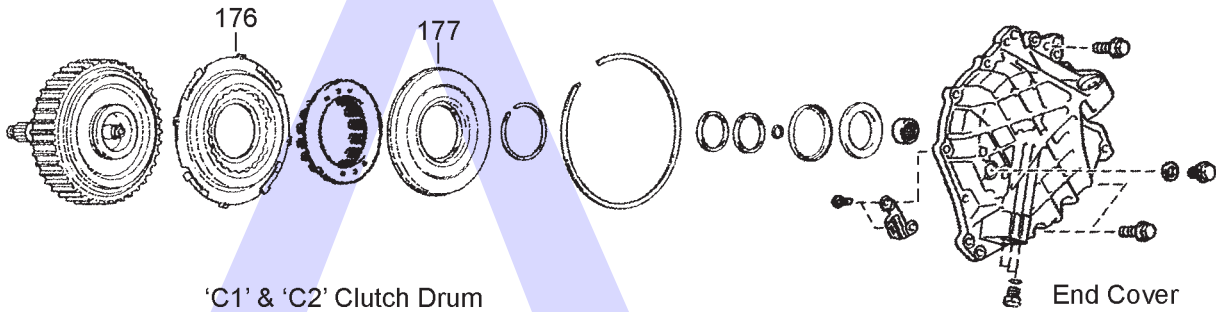

'C1' Clutch (Forward)

H

'C1' & 'C2' Clutch Drum

End Cover

J

Casings, Differential, Valve Body & External Components

U760E, U760F (Toyota)

6 Speed FWD & AWD (Electronic Control)