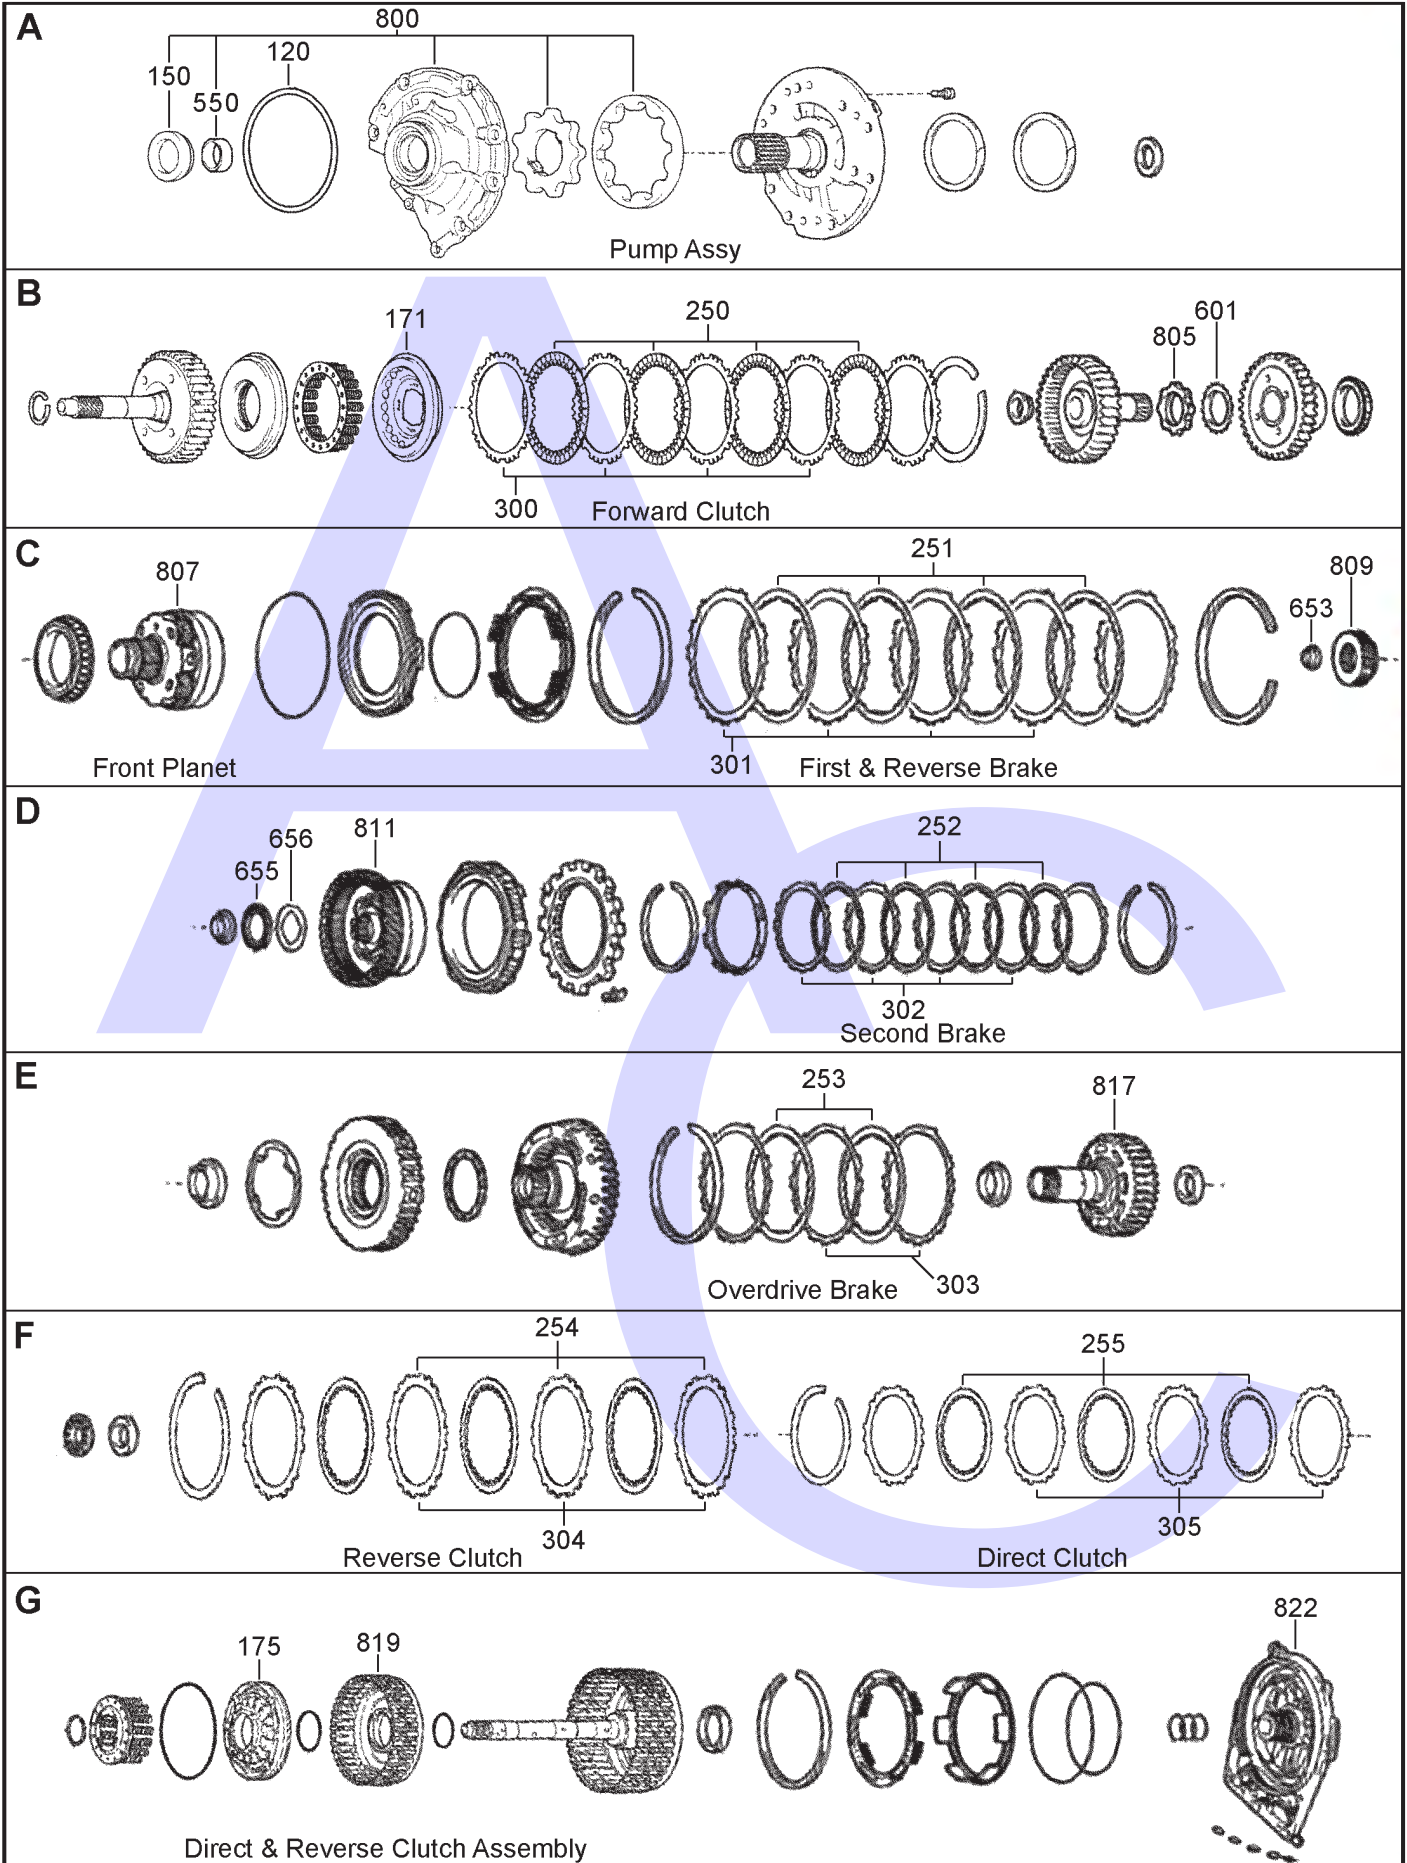

TOYOTA U340E, U341E & U341F 4 SPEED FWD (Electronic Control)

AUTOMATIC CHOICE

THE AUTOMATIC TRANSMISSION PARTS WAREHOUSE