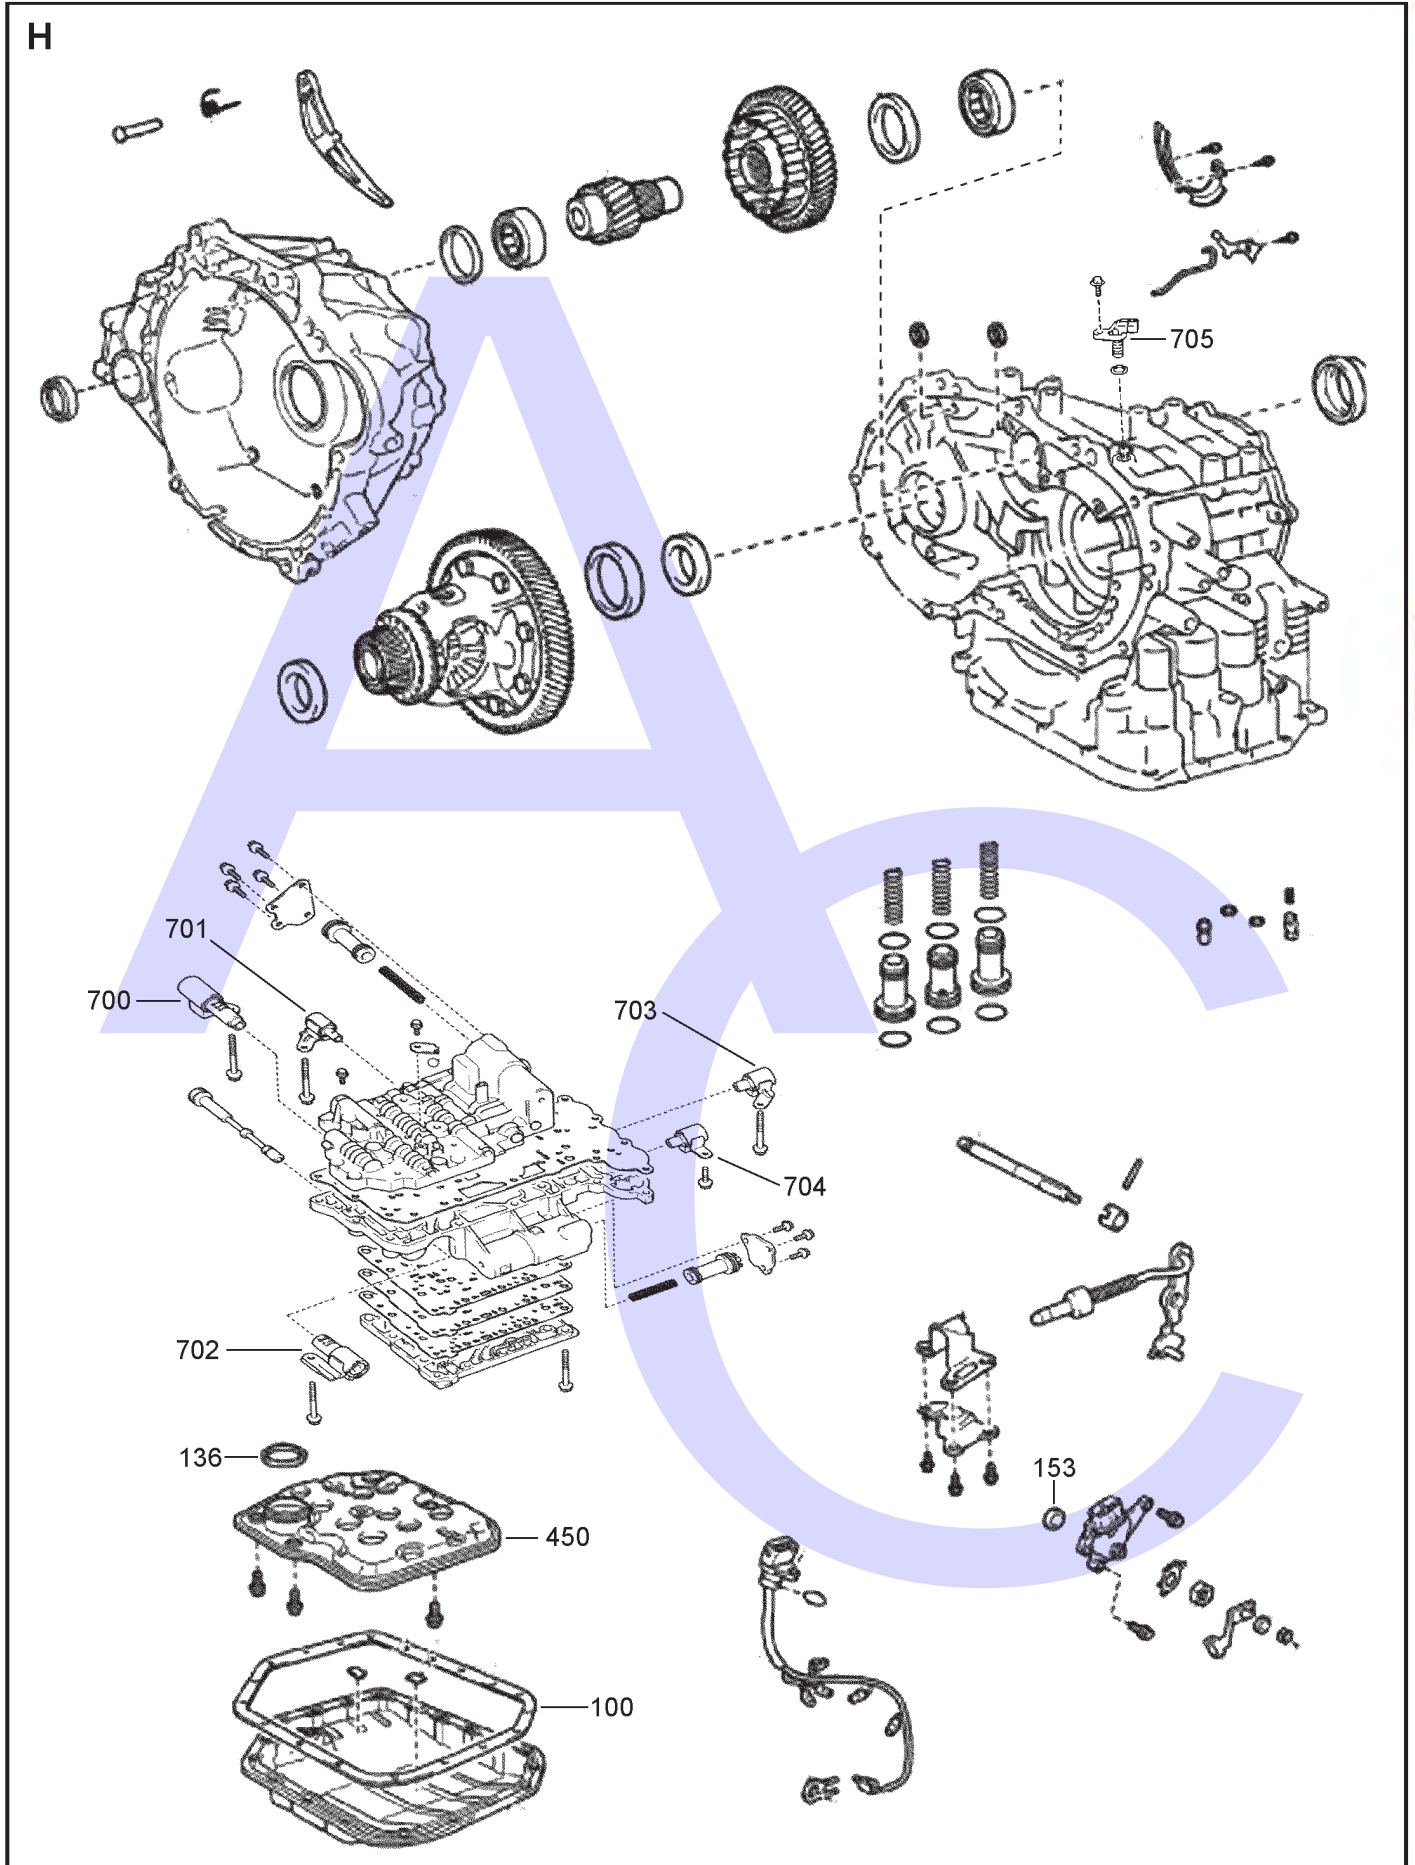

TOYOTA U340E, U341E & U341F

4 SPEED FWD (Electronic Control)

AUTOMATIC CHOICE

THE AUTOMATIC TRANSMISSION PARTS WAREHOUSE

ILL NO.	DESCRIPTION	YEARS	QTY	PART NO
KITS				
Kit	Overhaul (Transtec)	00-ON	1	U340.OHK01
Kit	Overhaul (Precision) (With Pistons)	00-ON	1	U340.OHK51
GASKETS				
100H	Oil Pan	00-ON	1	U340.GAS01
RUBBER COMPONENTS				
120A	'O' Ring, Pump to Converter Housing.....	00-ON	1	U140.OR01
136H	'O' Ring, Filter to V. Body	00-ON	1	U140.OR02
METAL CLAD SEALS				
150A	Oil Pump/T. Converter.....	00-ON	1	BW55.MCS01
153H	Manual Shaft Seal.....	00-ON	1	A130.MCS03
NI	Drive Shaft Some Applications (64mm x 41mm x 9mm)	00-ON	AR	U240.MCS02
NI	Drive Shaft Some Applications (68mm x 51mm x 9mm)	00-ON	AR	U240.MCS03
MOULDED PISTONS				
Kit	Moulded Piston Kit.....	00-07	1	U340.PISKIT
171B	Forward Clutch Outer.....	00-ON	1	U340.PIS01
175G	Reverse Clutch	00-ON	1	U340.PIS02
SEALING RINGS				
Ki	Sealing Ring (Transtec®).....	00-ON	1	U340.SRK01
FRICTION PLATES				
Kit	Friction Plate (Alto)	00-ON	1	U340.FRK51
250B	Forward Clutch (129.5mm OD x 1.80mm x 40T)	00-ON	4	U340.FRP01
251C	Low & Reverse Brake (153mm OD x 1.80mm x 43T)	00-ON	4	U340.FRP02
252D	2nd Brake (161mm OD x 1.80mm x 32T)	00-ON	3-4	U340.FRP03
253E	2nd Coast + OD Brake (161mm OD x 1.80mm x 40T)	00-ON	2	U340.FRP06
254F	Reverse Clutch (116mm OD x 1.85mm x 32T).....	00-ON	2-3	U340.FRP04
255F	Direct Clutch (111mm OD x 1.80mm x 40T).....	00-ON	3	U340.FRP05
STEEL PLATES				
Kit	Steel Plate (Alto)	00-ON	1	U340.STK51
300B	Forward Clutch (108mm ID x 1.88mm x 30T)	00-ON	4	U340.STP01
301C	Low & Reverse Brake (137mm ID x 1.77mm x 13T)	00-ON	4	U340.STP02
302D	2nd Brake (U340E only) (143.5mm ID x 3.00mm x 13T)	00-ON	3	U340.STP07
302D	2nd Brake (U341E only) (143.5mm ID x 2.00mm x 13T)	00-ON	3	U340.STP03
303E	2nd Coast + OD Brake (143mm ID x 3.00mm x 15T)	00-ON	2	U340.STP06
304F	Reverse Clutch (98mm ID x 1.77mm x 30T)	00-ON	2-3	U340.STP04
305F	Direct Clutch (86mm ID x 3.00mm x 30T)	00-ON	3	U340.STP05