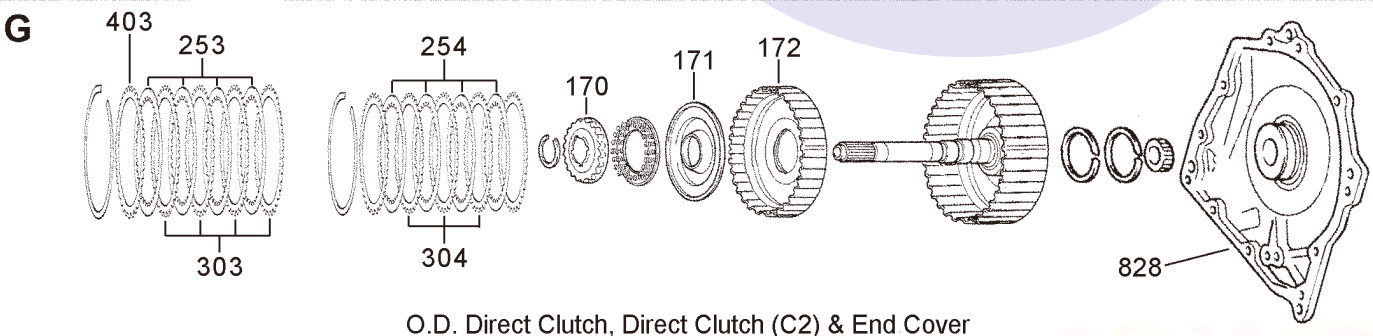

TOYOTA U150, U151 01-ON, U250 05-ON 5 SPEED FWD & AWD (Electronic Control)

AUTOMATIC CHOICE

THE AUTOMATIC TRANSMISSION PARTS WAREHOUSE