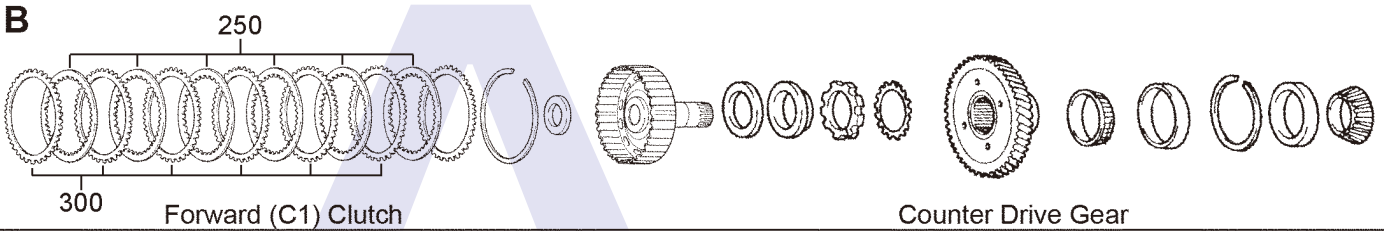

TOYOTA U150, U151 01-ON, U250 05-ON 5 SPEED FWD & AWD (Electronic Control)

AUTOMATIC CHOICE

THE AUTOMATIC TRANSMISSION PARTS WAREHOUSE