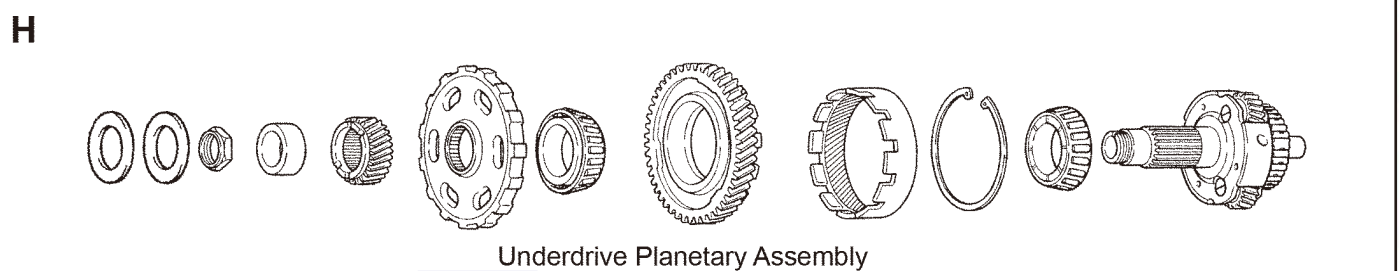

AUTOMATIC CHOICE

THE AUTOMATIC TRANSMISSION PARTS WAREHOUSE

TOYOTA U150, U151 01-ON, U250 05-ON

5 SPEED FWD & AWD (Electronic Control)

AUTOMATIC CHOICE

THE AUTOMATIC TRANSMISSION PARTS WAREHOUSE

M

Transfer Case Assembly

ILL NO.	DESCRIPTION	YEARS	QTY	PART NO
STEEL PLATES				
Kit	Steel Plate.....	01-ON	1	U150.STK01
300B	Forward (C1) Clutch (114mm ID x 1.80mm x 40T)	01-ON	6	U140.STP01
301C	1st & Reverse (B2) Brake (143mm ID x 2.00mm x 12T)	01-ON	7	U140.STP02
302D	2nd (B1) Brake (143mm ID x 1.80mm x 12T)	01-ON	4	U140.STP03
03G	Direct (C2) Clutch (141.7mm ID x 1.80mm x 40T) .	01-ON	2	U150.STP02
304G	Overdrive Direct (127mm ID x 1.80mm x 40T)	01-IN	4	U150.STP01
305J	Underdrive (C3) Clutch (99mm ID x 2.00mm x 40T)	01-ON	4	U140.STP05
306K	Underdrive (B3) Brake (92mm ID x 1.80mm x 11T)	01-ON	4	U140.STP06
PRESSURE PLATES				
403G	Direct Clutch (3.00mm Thick).....	01-ON	AR	U140.PP01
	(3.10mm Thick).....	01-ON	AR	U140.PP02
	(3.20mm Thick).....	01-ON	AR	U140.PP03
	(3.30mm Thick).....	01-ON	AR	U140.PP04
	(3.40mm Thick).....	01-ON	AR	U140.PP05
	(3.50mm Thick).....	01-ON	AR	U140.PP06
	(3.60mm Thick).....	01-ON	AR	U140.PP07
SPRINGS & CIRCLIPS				
FILTERS				
450L	Pan Filter.....	01-ON	1	U150.FIL01
BUSHINGS				
Kit	Bushing Kit (U150/151).....	01-ON	1	U150.BK01
550A	Pump Body	01-ON	1	62TE.BUS01
THRUST WASHERS & BEARINGS				
ELECTRICAL COMPONENTS				
700L	Solenoid (SL3) (U150) (Clutch Control No. 3)	01-ON	1	U150.SOL03
700L	Solenoid (SL3) (U250) (Clutch Control No. 3)	05-ON	1	U250.SOL03
701L	Solenoid (SLT) (U150) (Line Pressure Control).....	01-ON	1	U150.SOL01
701L	Solenoid (SLT) (U250) (Line Pressure Control).....	05-ON	1	U250.SOL01
702L	Solenoid (SL1) (U150) (Clutch Control No. 1)	01-ON	1	U150.SOL02
702L	Solenoid (SL1) (U250) (Clutch Control No. 1)	05-ON	1	U250.SOL02
703L	Solenoid (SR) U150/250 (Transmission 3 Way No.2).....	01-ON	1	U150.SOL05