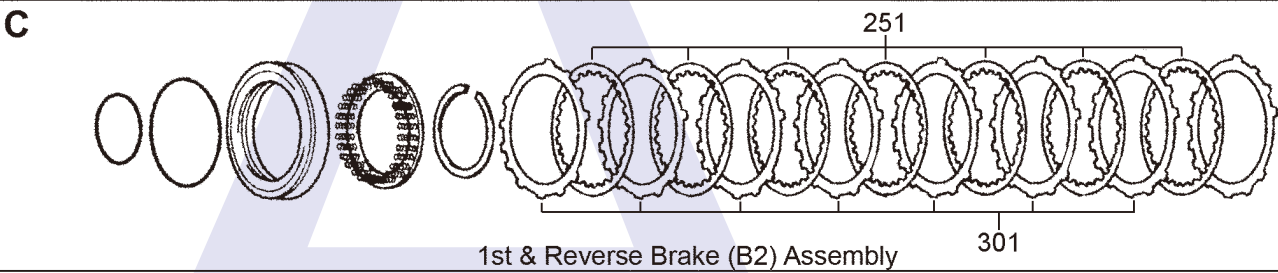

TOYOTA U150, U151 01-ON, U250 05-ON 5 SPEED FWD & AWD (Electronic Control)

AUTOMATIC CHOICE

THE AUTOMATIC TRANSMISSION PARTS WAREHOUSE