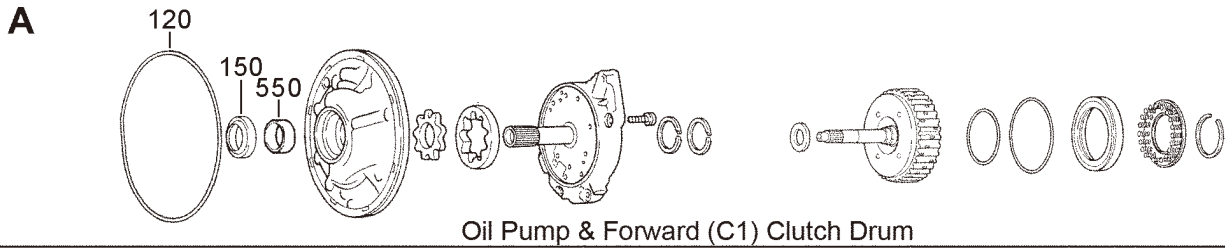

TOYOTA U150, U151 01-ON, U250 05-ON 5 SPEED FWD & AWD (Electronic Control)

AUTOMATIC CHOICE

THE AUTOMATIC TRANSMISSION PARTS WAREHOUSE