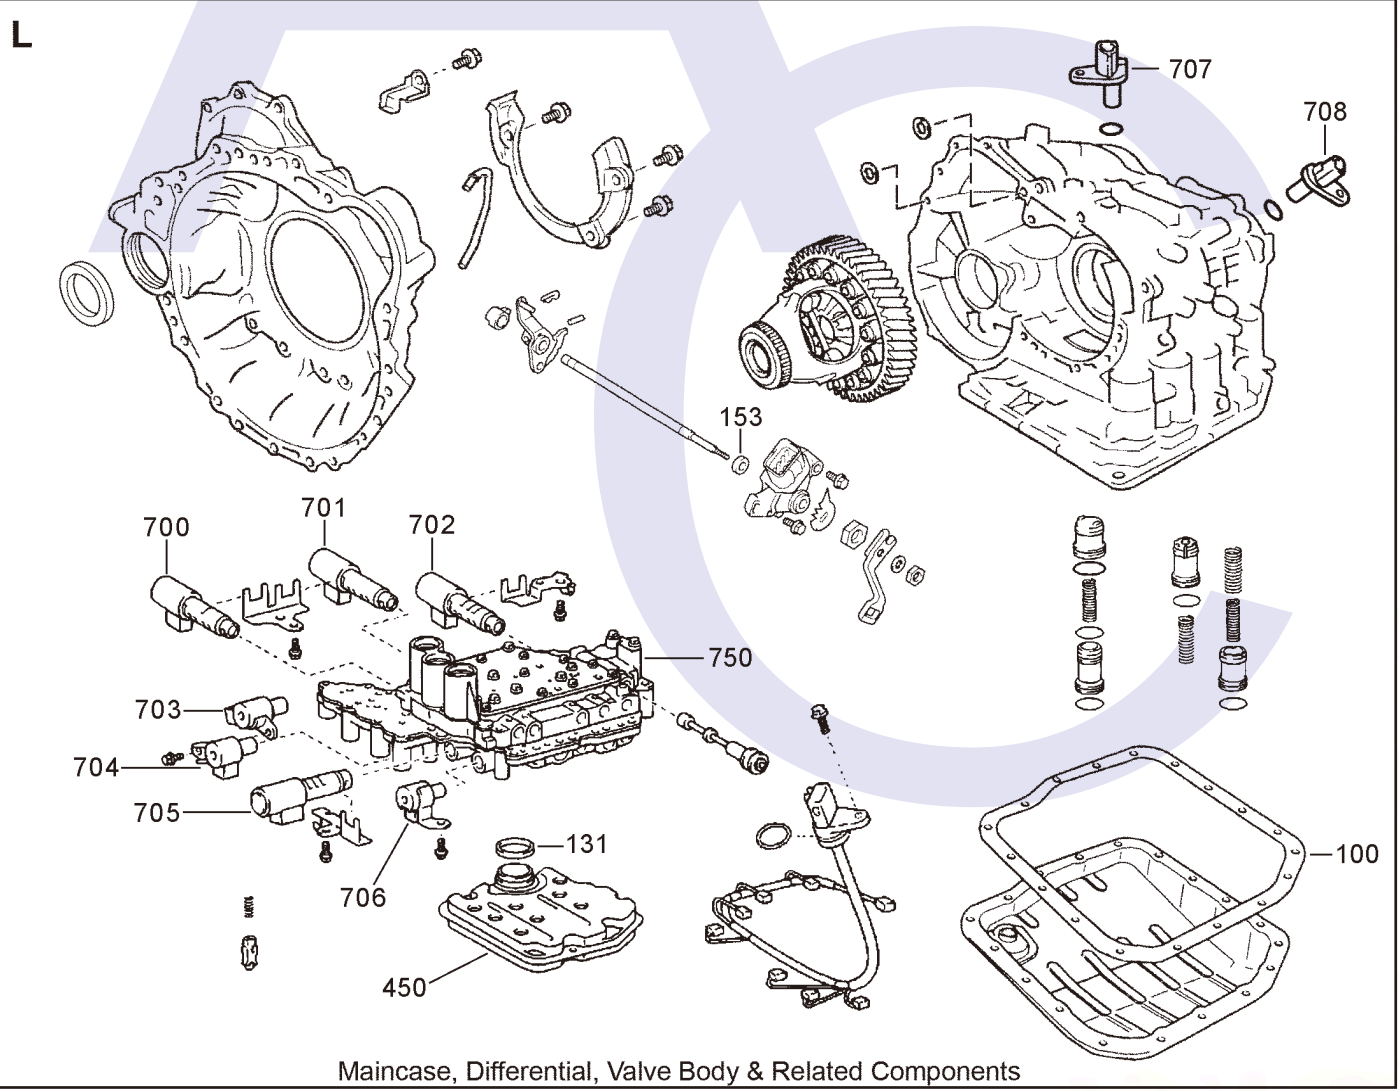

TOYOTA U150, U151 01-ON, U250 05-ON 5 SPEED FWD & AWD (Electronic Control)

AUTOMATIC CHOICE

THE AUTOMATIC TRANSMISSION PARTS WAREHOUSE