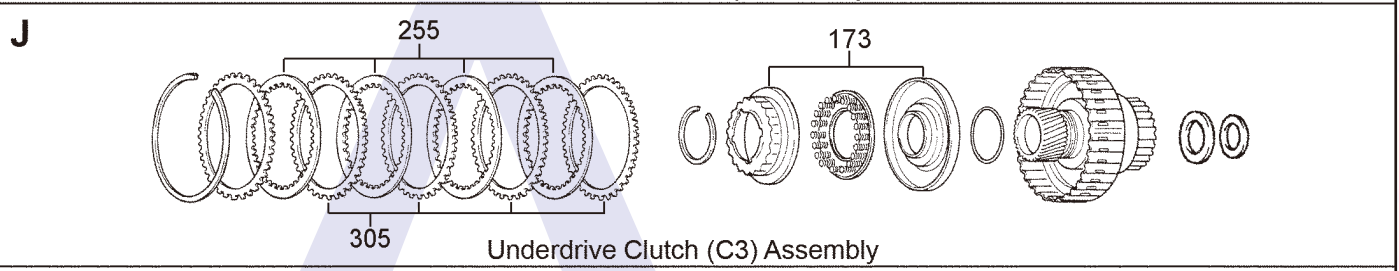

TOYOTA U150, U151 01-ON, U250 05-ON 5 SPEED FWD & AWD (Electronic Control)

AUTOMATIC CHOICE

THE AUTOMATIC TRANSMISSION PARTS WAREHOUSE