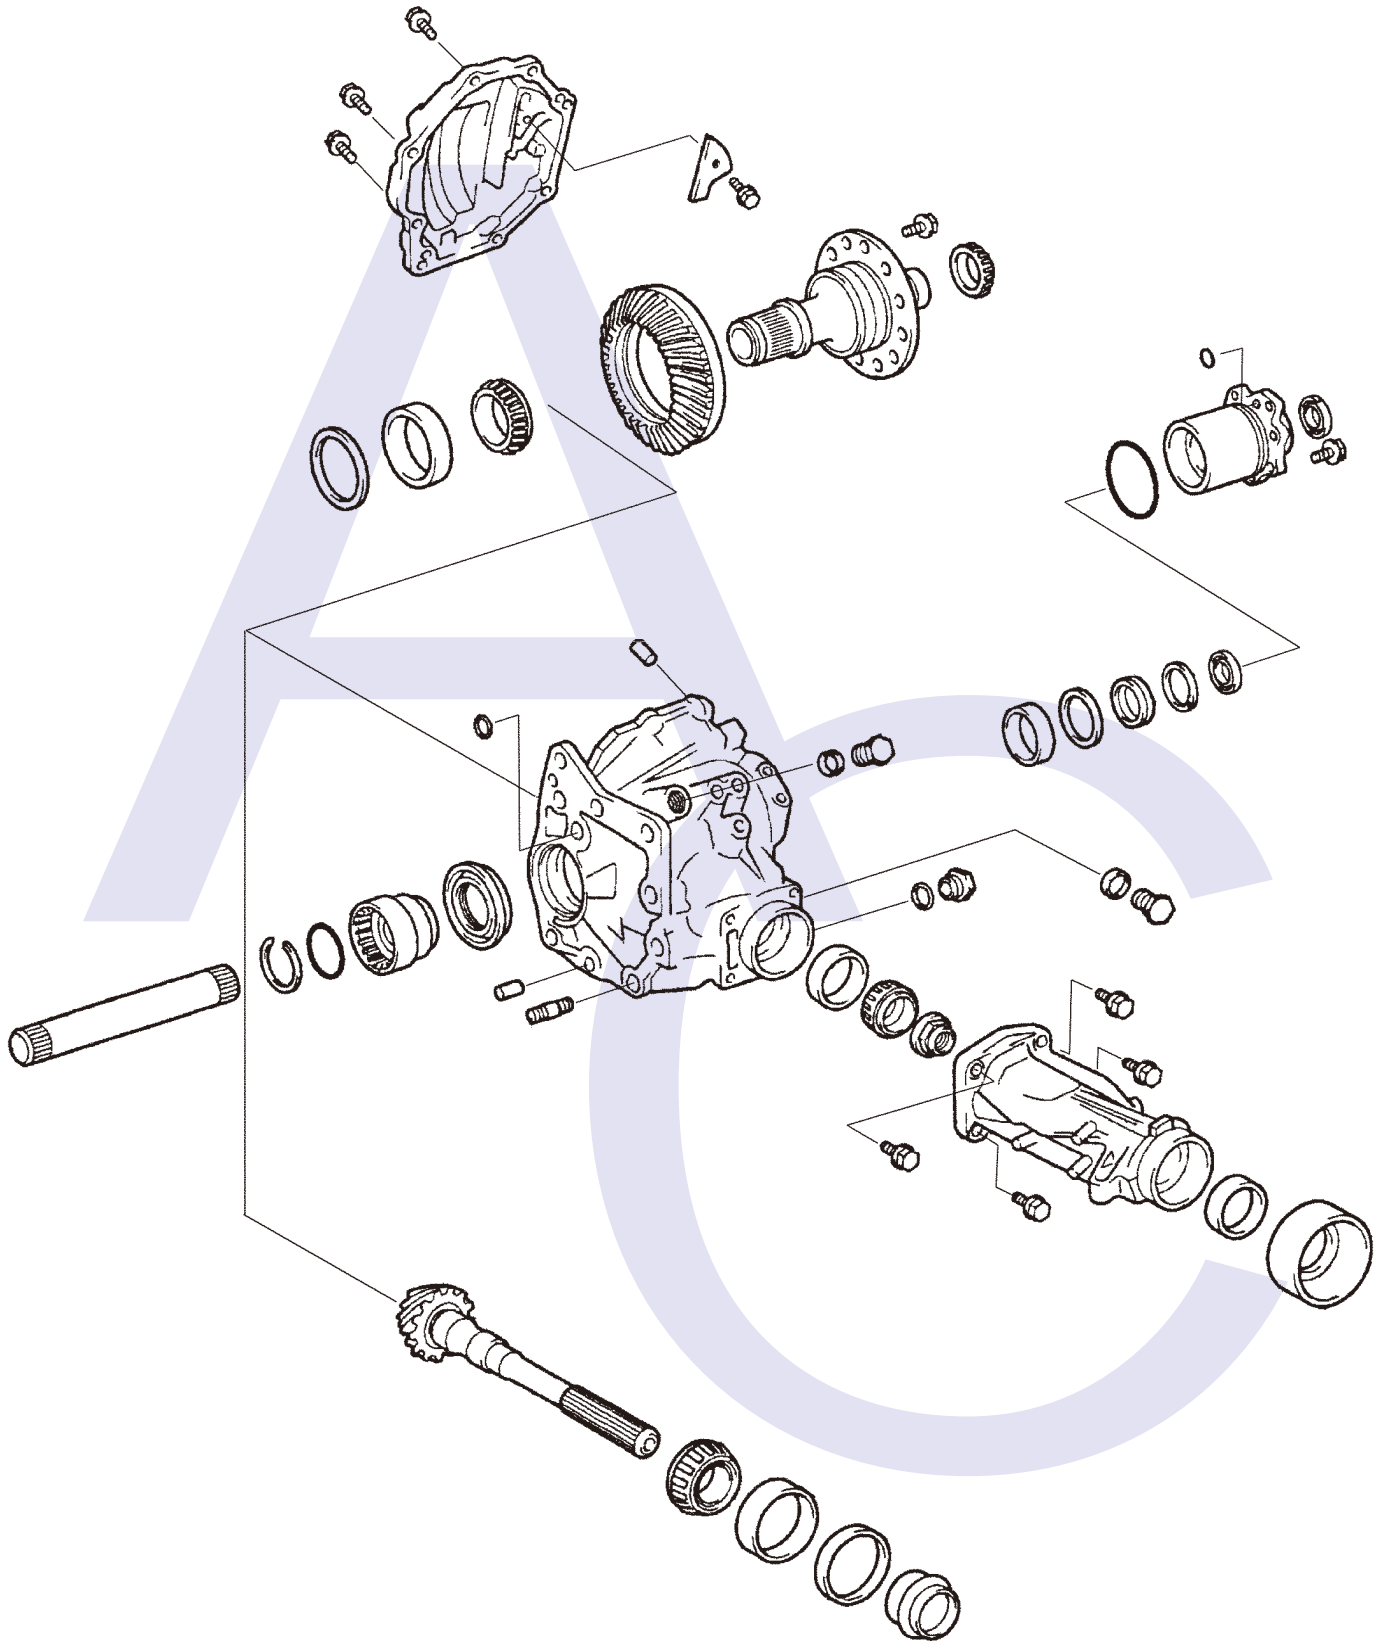

TOYOTA U150, U151 01-ON, U250 05-ON

5 SPEED FWD & AWD (Electronic Control)

AUTOMATIC CHOICE

THE AUTOMATIC TRANSMISSION PARTS WAREHOUSE

M

Transfer Case Assembly

TOYOTA U150, U151 01-ON, U250 05-ON 5 SPEED FWD & AWD (Electronic Control)

AUTOMATIC CHOICE

THE AUTOMATIC TRANSMISSION PARTS WAREHOUSE

ILL NO.	DESCRIPTION	YEARS	QTY	PART NO
KITS				
Kit	Master Overhaul (U150) (With Pistons).....	01-ON	1	U150.MOHK01
Kit	Overhaul Kit (U150E/F) (Transtec).....	01-ON	1	U150.OHK01
Kit	Overhaul Kit (U150E/F) (Precision) With Pistons.....	01-ON	1	U150.OHK51
Kit	Overhaul Kit (U150E/F) (Precision) Without Pistons.....	01-ON	1	U140.OHK52
Kit	Overhaul Kit (U250E) (Transtec, Without Pistons).....	05-ON	1	U250.OHK01
Kit	Overhaul Kit (U250E) (Precision, Without Pistons).....	05-ON	1	U250.OHK51
Kit	Overhaul Kit (U250E) (Transtec, With Pistons).....	05-ON	1	U250.OHK02
Kit	Overhaul Kit (U250E) (Precision, With Pistons).....	05-ON	1	U250.OHK52
Kit	Transfer Case Kit (U150F).....	01-ON	1	U140.OHK02
GASKETS				
100L	Oil Pan (Cork).....	01-ON	1	U140.GAS01
100L	Oil Pan (Fibre).....	01-ON	1	U140.GAS02
RUBBER COMPONENTS				
120A	'O' Ring, Pump to Converter Housing.....	01-ON	1	U140.OR01
131L	'O' Ring, Filter to V. Body.....	01-ON	1	U140.OR02
METAL CLAD SEALS				
150A	Torque Converter/Pump.....	01-ON	1	BW55.MCS01
153L	Manual Shaft Seal.....	01-ON	1	A130.MCS03
MOULDED PISTONS				
Kit	Moulded Piston Kit (Precision) (U151E/F).....	01-ON	1	U150.PISKIT01
170G	Balance Piston, O.D. Direct.....	01-ON	1	U150.SPR01
171G	Piston, O.D. Direct.....	01-ON	1	U150.PIS01
172G	O.D. Direct Drum/Piston.....	01-ON	1	U150.PIS02
173J	Underdrive 'C3' Piston Set.....	01-ON	1	U140.PIS02
SEALING RINGS				
Kit	Sealing Ring (Transtec®).....	01-ON	1	U140.SRK01
FRICTION PLATES				
Kit	Friction Plate.....	01-ON	1	U150.FRK01
250B	Forward (C1) Clutch (137mm OD x 1.80mm x 40T) ..	01-ON	6	U140.FRP01
251C	1st & Reverse (B2) Brake (162mm OD x 1.80mm x 40T) ..	01-ON	5-7	U140.FRP02
252D	2nd (B1) Brake (170mm OD x 1.80mm x 40T) ..	01-ON	3-4	U140.FRP03
253G	Direct (C2) Clutch (157mm OD x 1.52mm x 40T) ..	01-ON	3	U150.FRP02
254G	Overdrive Direct (U150/151) (151mm OD x 1.70mm x 40T) ..	01-ON	4	U150.FRP01
255J	Underdrive (C3) Clutch (125mm OD x 1.80mm x 40T) ..	01-ON	4	U140.FRP05
256K	Underdrive (B3) Brake (117.62mm OD x 1.80mm x 28T) ..	01-ON	4	U140.FRP06