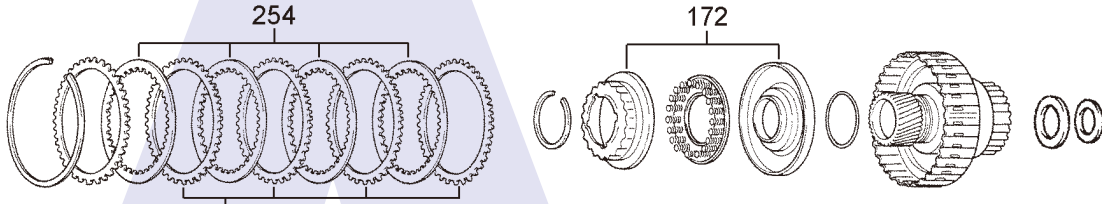

TOYOTA U140E, U140F 98-ON

4 SPEED FWD & AWD (Electronic Control)

AUTOMATIC CHOICE

THE AUTOMATIC TRANSMISSION PARTS WAREHOUSE

TOYOTA U140E, U140F 98-ON

4 SPEED FWD & AWD (Electronic Control)

AUTOMATIC CHOICE

THE AUTOMATIC TRANSMISSION PARTS WAREHOUSE

H

Underdrive Planetary Assembly

J

Underdrive Clutch (No.1) Assembly

K

No.2 One-Way-Clutch (F2) & Underdrive Clutch (No.2) Assembly

L

Maincase, Differential, Valve Body & Related Components

TOYOTA U140E, U140F 98-ON

4 SPEED FWD & AWD (Electronic Control)

AUTOMATIC CHOICE

THE AUTOMATIC TRANSMISSION PARTS WAREHOUSE

M

Transfer Case Assembly

TOYOTA U140E, U140F 98-ON