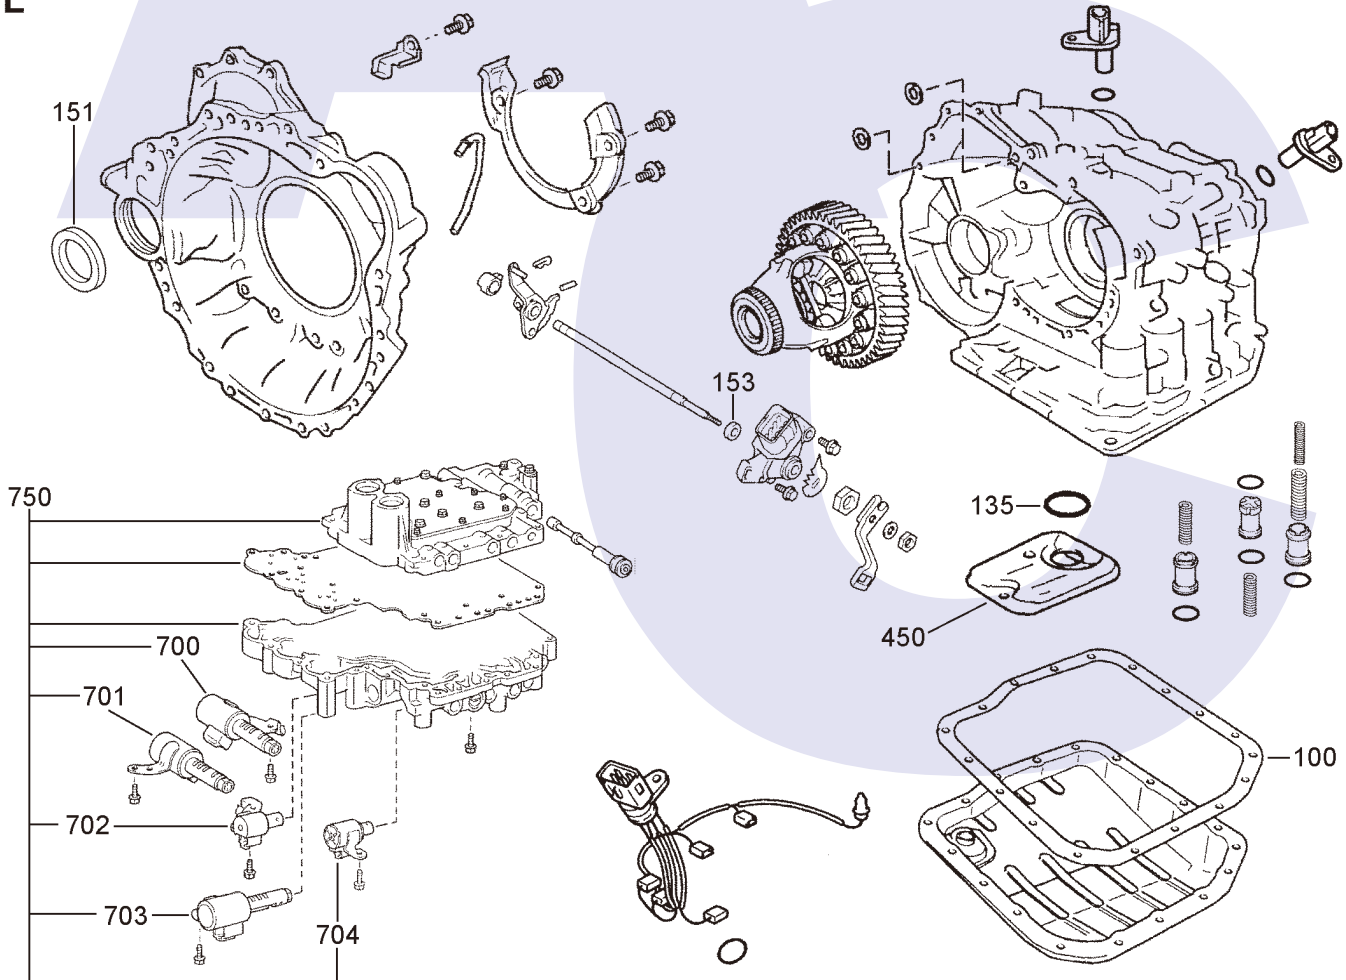

Maincase, Differential, Valve Body & Related Components

TOYOTA U140E, U140F 98-ON

4 SPEED FWD & AWD (Electronic Control)

AUTOMATIC CHOICE

THE AUTOMATIC TRANSMISSION PARTS WAREHOUSE

M

Transfer Case Assembly

TOYOTA U140E, U140F 98-ON

ILL NO.	DESCRIPTION	YEARS	QTY	PART NO
STEEL PLATES Cont...				
301C	1st & Reverse (B3) Brake (143mm ID x 1.80mm x 12T)	98-ON	7	U140.STP02
301C	1st & Reverse (B3) Brake (Alto) (143mm ID x 1.80mm x 12T)	98-ON	7	U140.STP07
302D	2nd (B2) Brake (143mm ID x 2.00mm x 12T)	98-ON	4	U140.STP03
302D	2nd (B2) Brake (Alto) (143mm ID x 2.00mm x 12T)	98-ON	4	U140.STP08
303G	Direct (C2) Clutch (141mm ID x 3.00mm x 40T)	98-ON	4	U140.STP04
304J	Underdrive (No.1) Clutch (99mm ID x 2.00mm x 40T)	98-ON	4	U140.STP05
305K	Underdrive (No.2) Clutch (92mm ID x 1.80mm x 11T)	98-ON	4	U140.STP06
PRESSURE PLATES				
403G	Direct Clutch (3.00mm Thick)	98-ON	AR	U140.PP01
	(3.10mm Thick)	98-ON	AR	U140.PP02
	(3.20mm Thick)	98-ON	AR	U140.PP03
	(3.30mm Thick)	98-ON	AR	U140.PP04
	(3.40mm Thick)	98-ON	AR	U140.PP05
	(3.50mm Thick)	98-ON	AR	U140.PP06
	(3.60mm Thick)	98-ON	AR	U140.PP07
SPRINGS & CIRCLIPS				
FILTERS				
450L	Pan Filter (U140E/F) (Camry 15-16, RAV4 01-12)	98-ON	1	U140.FIL01
450L	Pan Filter (U140F AWD) (Lexus RX300 99-03, Toyota RAV4 01-03).....	98-ON	1	U140.FIL02
450L	Pan Filter (U140 Metal).....	98-ON	1	U140.FIL03
BUSHINGS				
Kit	Bushing Kit.....	98-ON	1	U140.BK01
550A	Pump Body	98-ON	1	BW55.BUS01
THRUST WASHERS & BEARINGS				
ELECTRICAL COMPONENTS				
700L	Line Pressure Control Solenoid (SLT) (White Connector).....	98-ON	1	U140.SOL05
701L	Clutch Control Solenoid No.1 (SL1) (White Connector) (SSA)	98-ON	1	U140.SOL01
702L	Lock-Up Control Solenoid (DSL) (Brown Connector) (SSE)	98-ON	1	U140.SOL04
703L	Clutch Control Solenoid No.2 (SL2) (Neutral Connector) (SSB).....	98-ON	1	U140.SOL02
704L	Solenoid 3-Way (S4) (Black Connector) (SSD)	98-ON	1	U140.SOL03