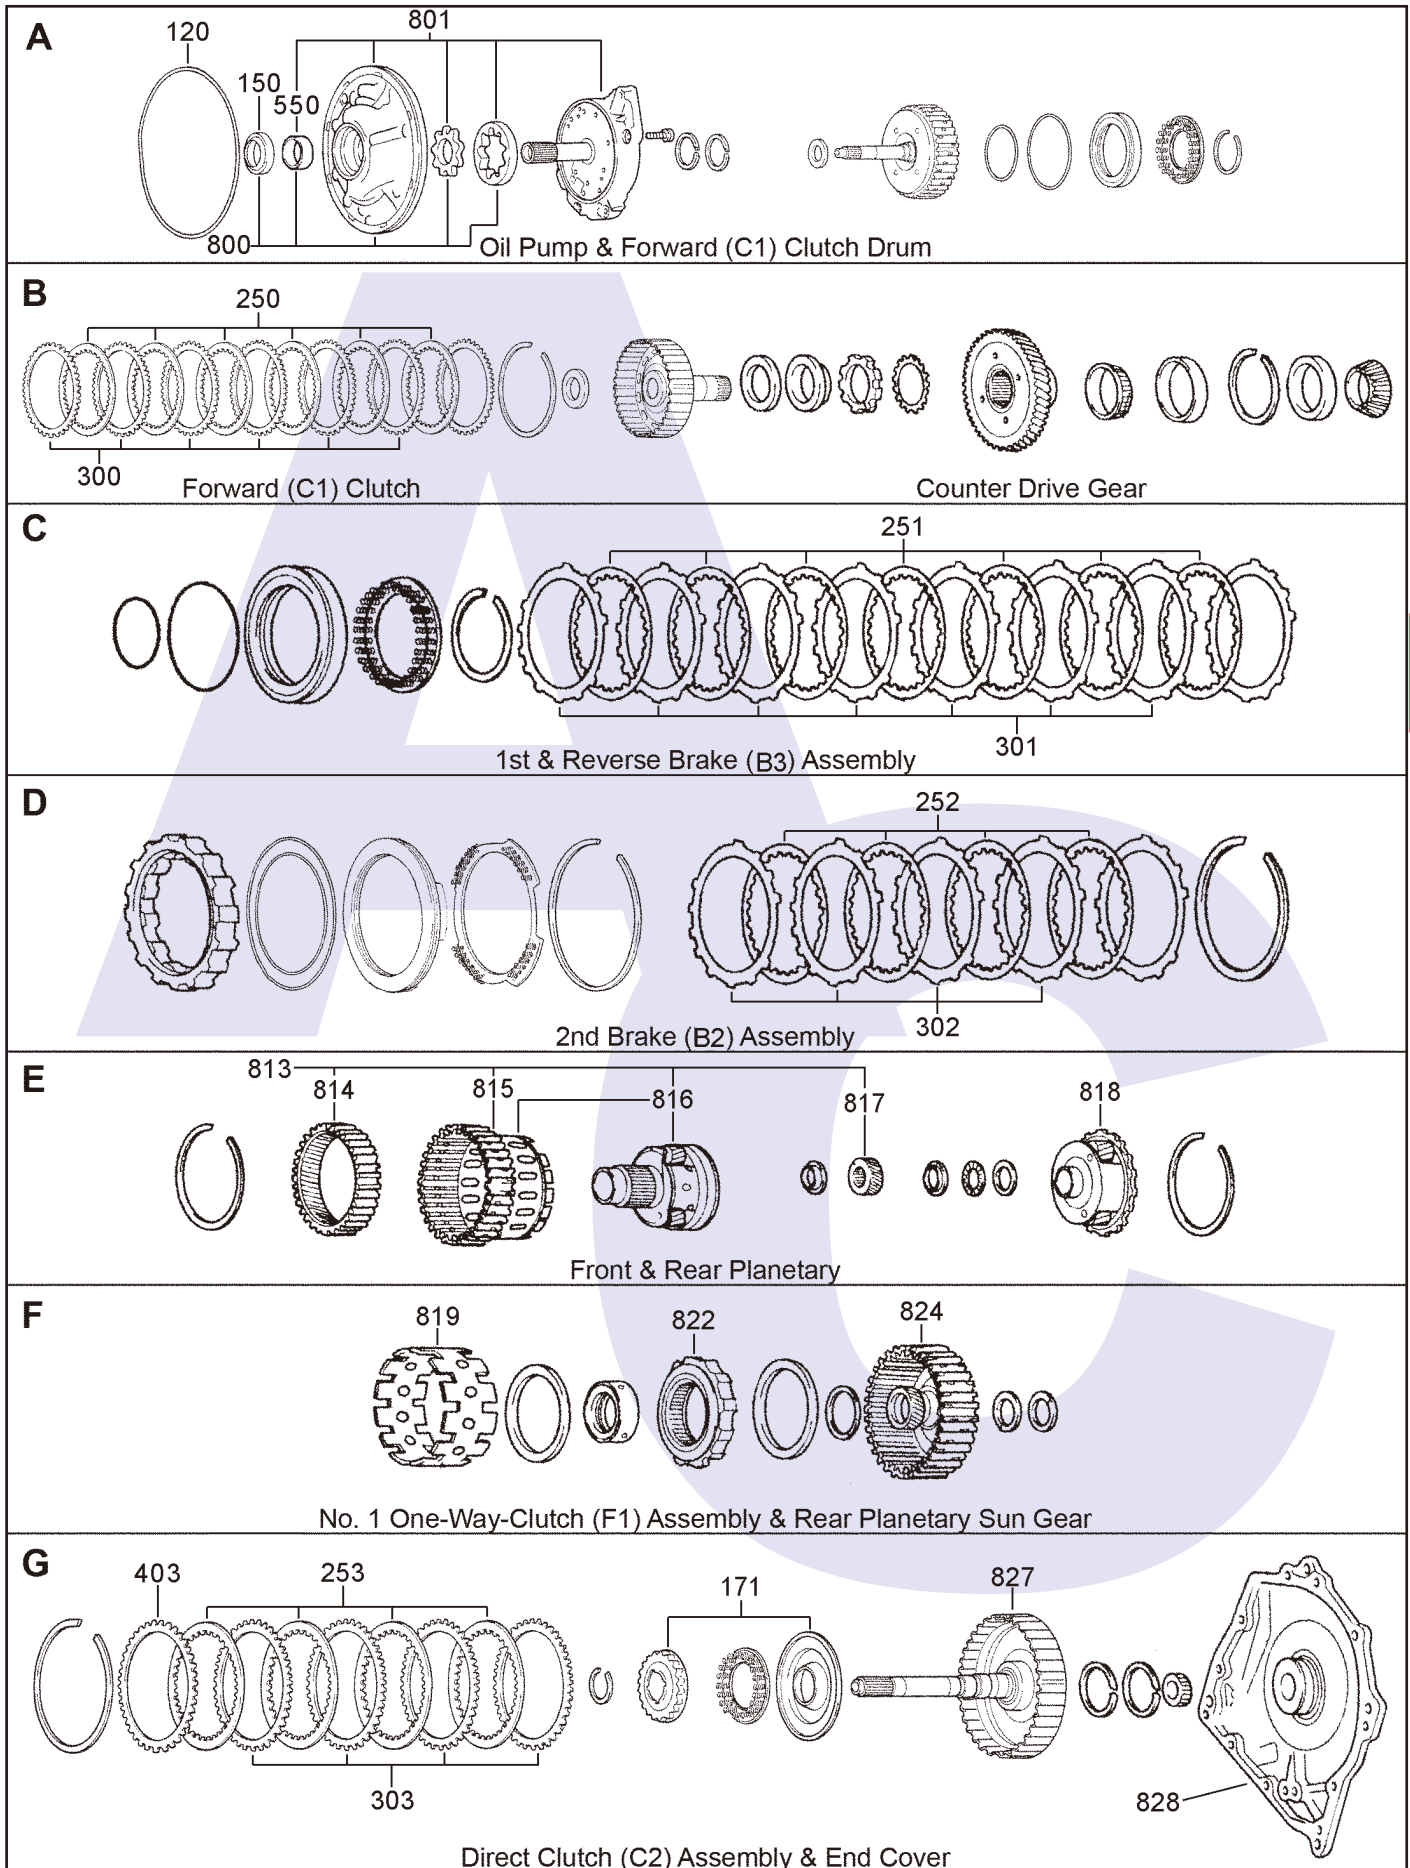

TOYOTA U140E, U140F 98-ON

4 SPEED FWD & AWD (Electronic Control)

AUTOMATIC CHOICE

THE AUTOMATIC TRANSMISSION PARTS WAREHOUSE