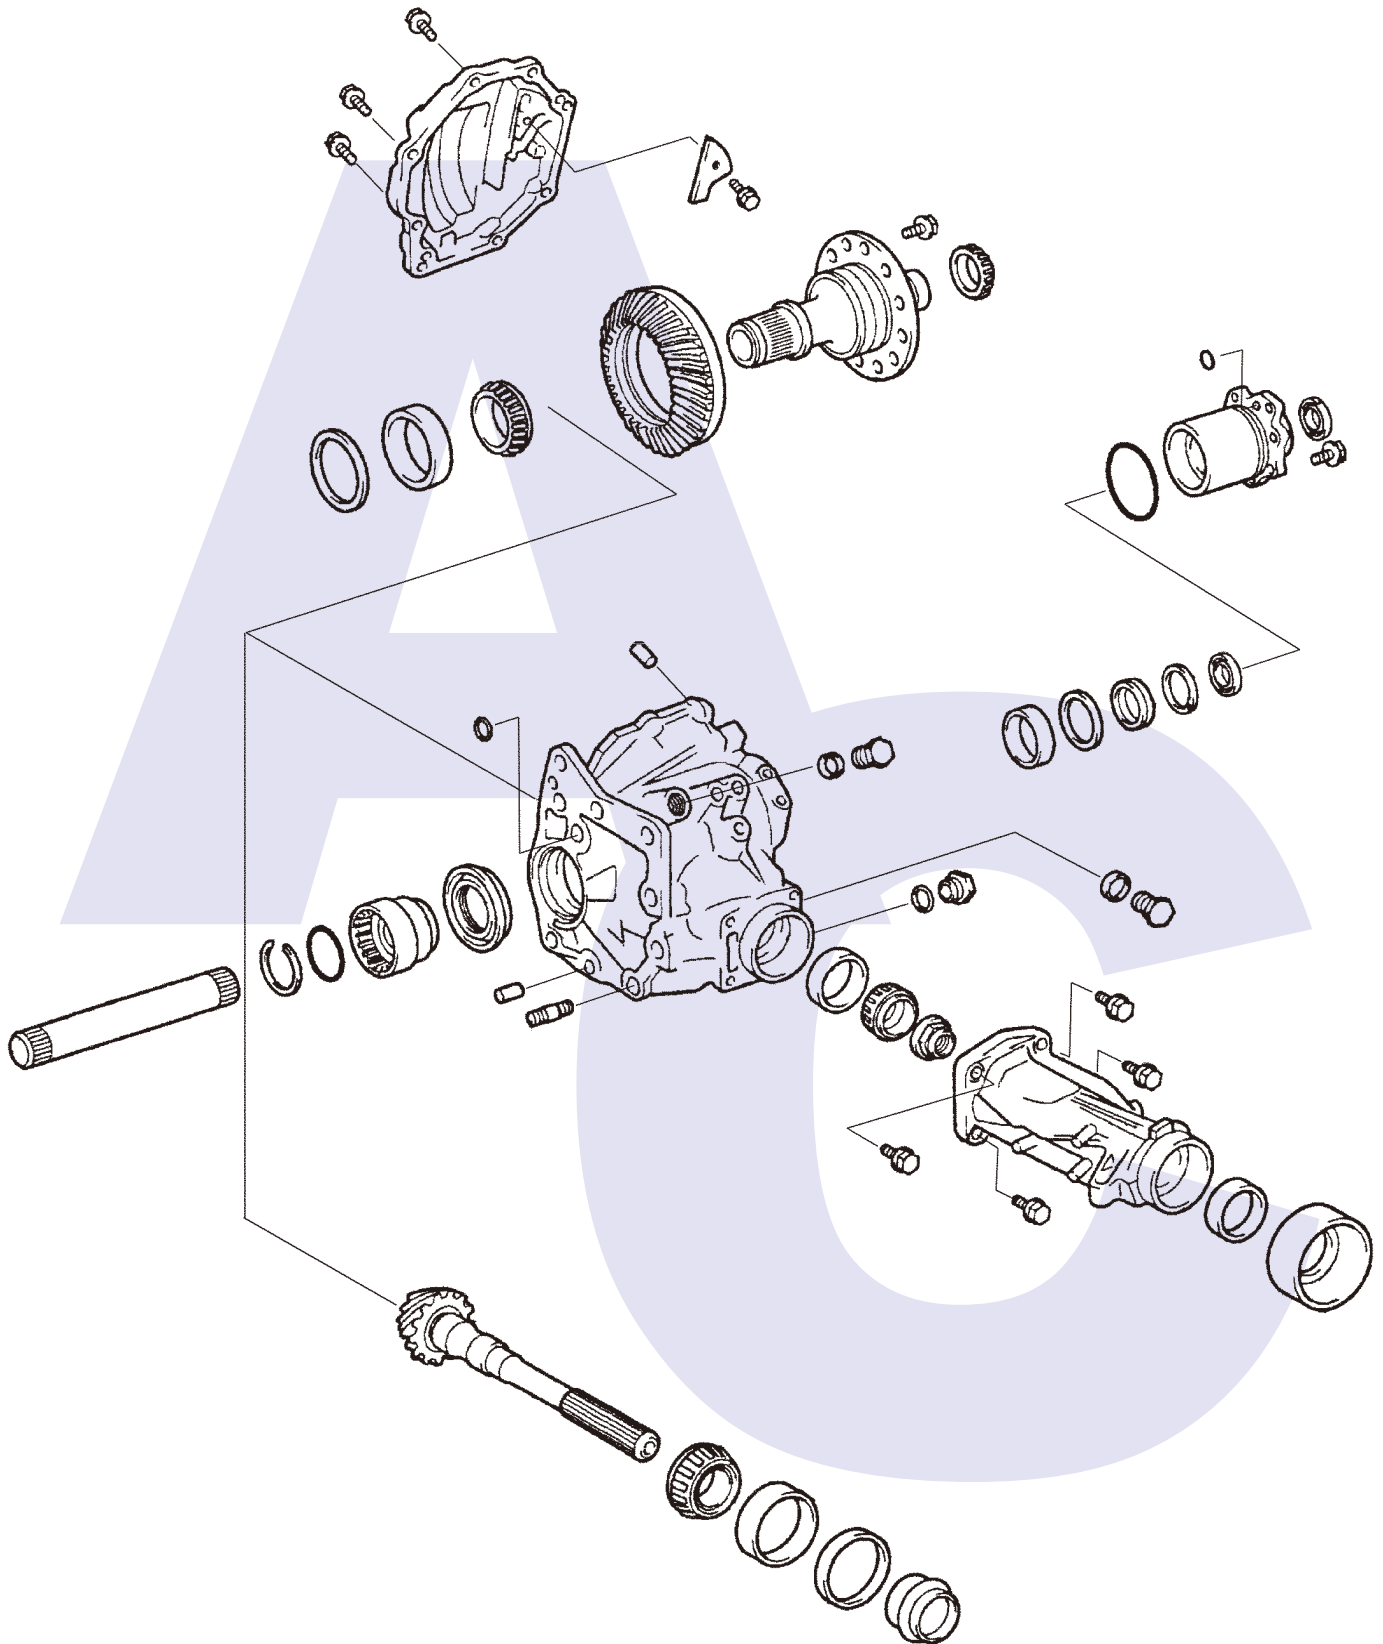

Maincase, Differential, Valve Body & Related Components

TOYOTA U140E, U140F 98-ON

4 SPEED FWD & AWD (Electronic Control)

AUTOMATIC CHOICE

THE AUTOMATIC TRANSMISSION PARTS WAREHOUSE

M

Transfer Case Assembly

TOYOTA U140E, U140F 98-ON