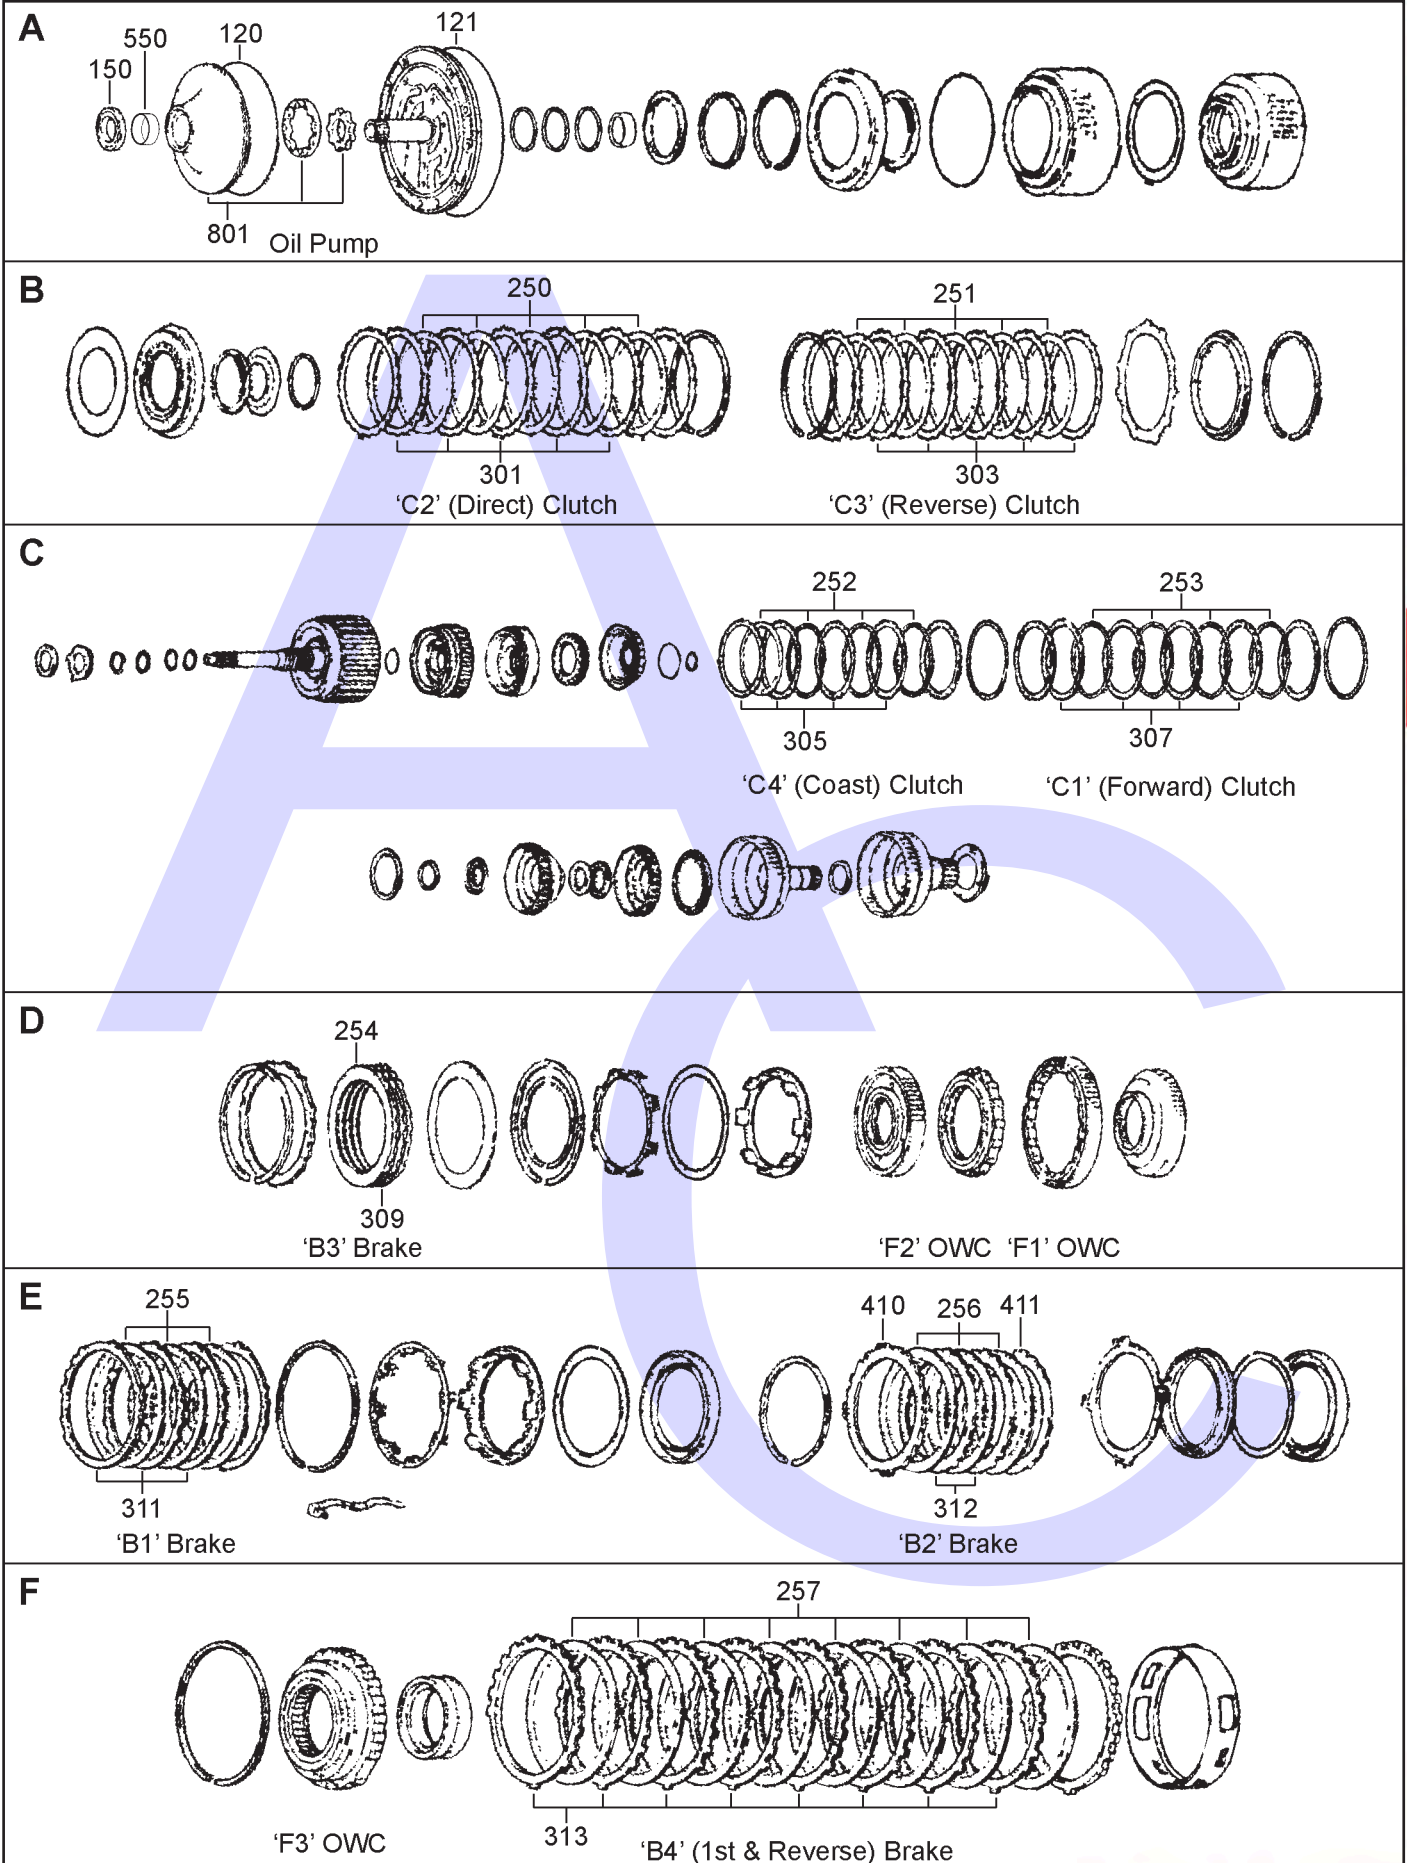

A960E, A960F (TB-65SN), Lexus GS300, IS250, 2006-08

6 Speed RWD (Electronic Control)

AUTOMATIC CHOICE

THE AUTOMATIC TRANSMISSION PARTS WAREHOUSE

A960E, A960F (TB-65SN), Lexus GS300, IS250, 2006-08) 6 Speed RWD (Electronic Control)

K

Rear Planetary Assembly

L

Case & Valve Body Components

A960E, A960F (TB-65SN), Lexus GS300, IS250, 2006-08)

6 Speed RWD (Electronic Control)

AUTOMATIC CHOICE

THE AUTOMATIC TRANSMISSION PARTS WAREHOUSE