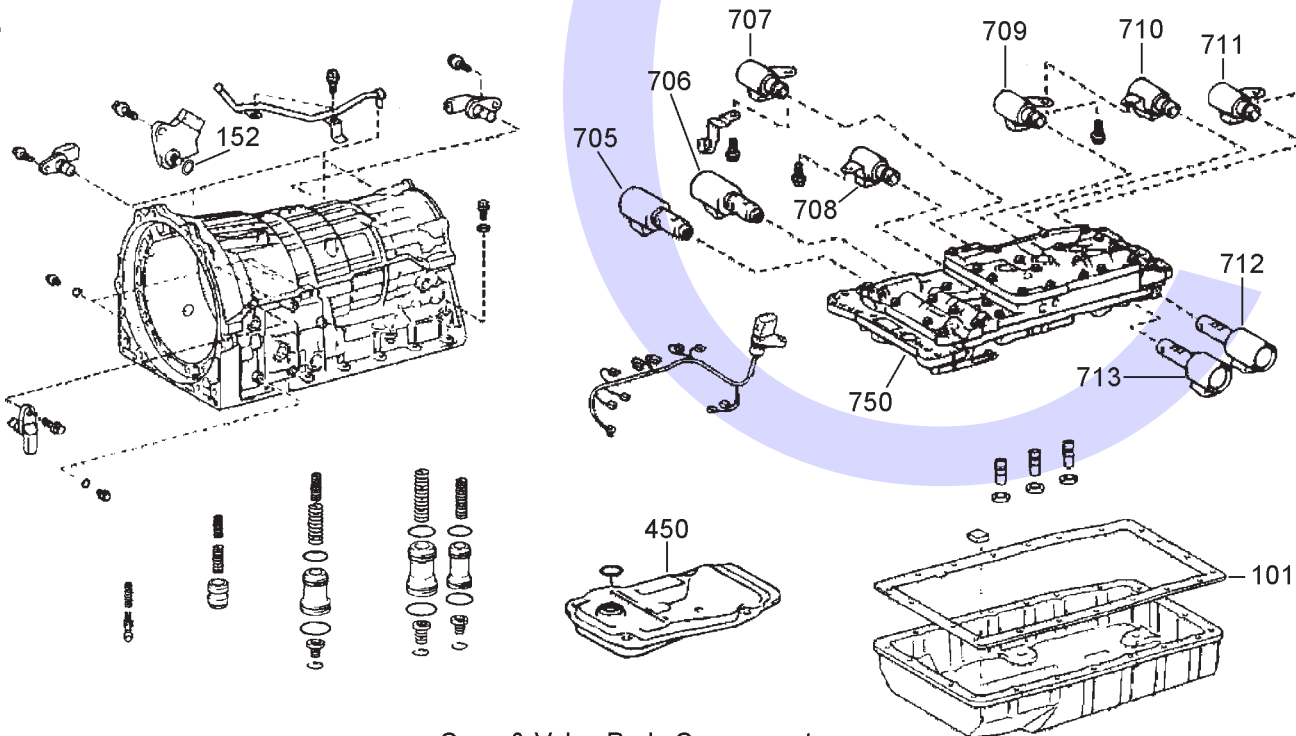

AUTOMATIC CHOICE

THE AUTOMATIC TRANSMISSION PARTS WAREHOUSE

G

'B4' (1st & Reverse) Brake Piston Assembly

H

Front Planetary Assembly

J

Centre Planetary Assembly

K

Rear Planetary Assembly

L

Case & Valve Body Components

A960E, A960F (TB-65SN), Lexus GS300, IS250, 2006-08)

6 Speed RWD (Electronic Control)

AUTOMATIC CHOICE

THE AUTOMATIC TRANSMISSION PARTS WAREHOUSE