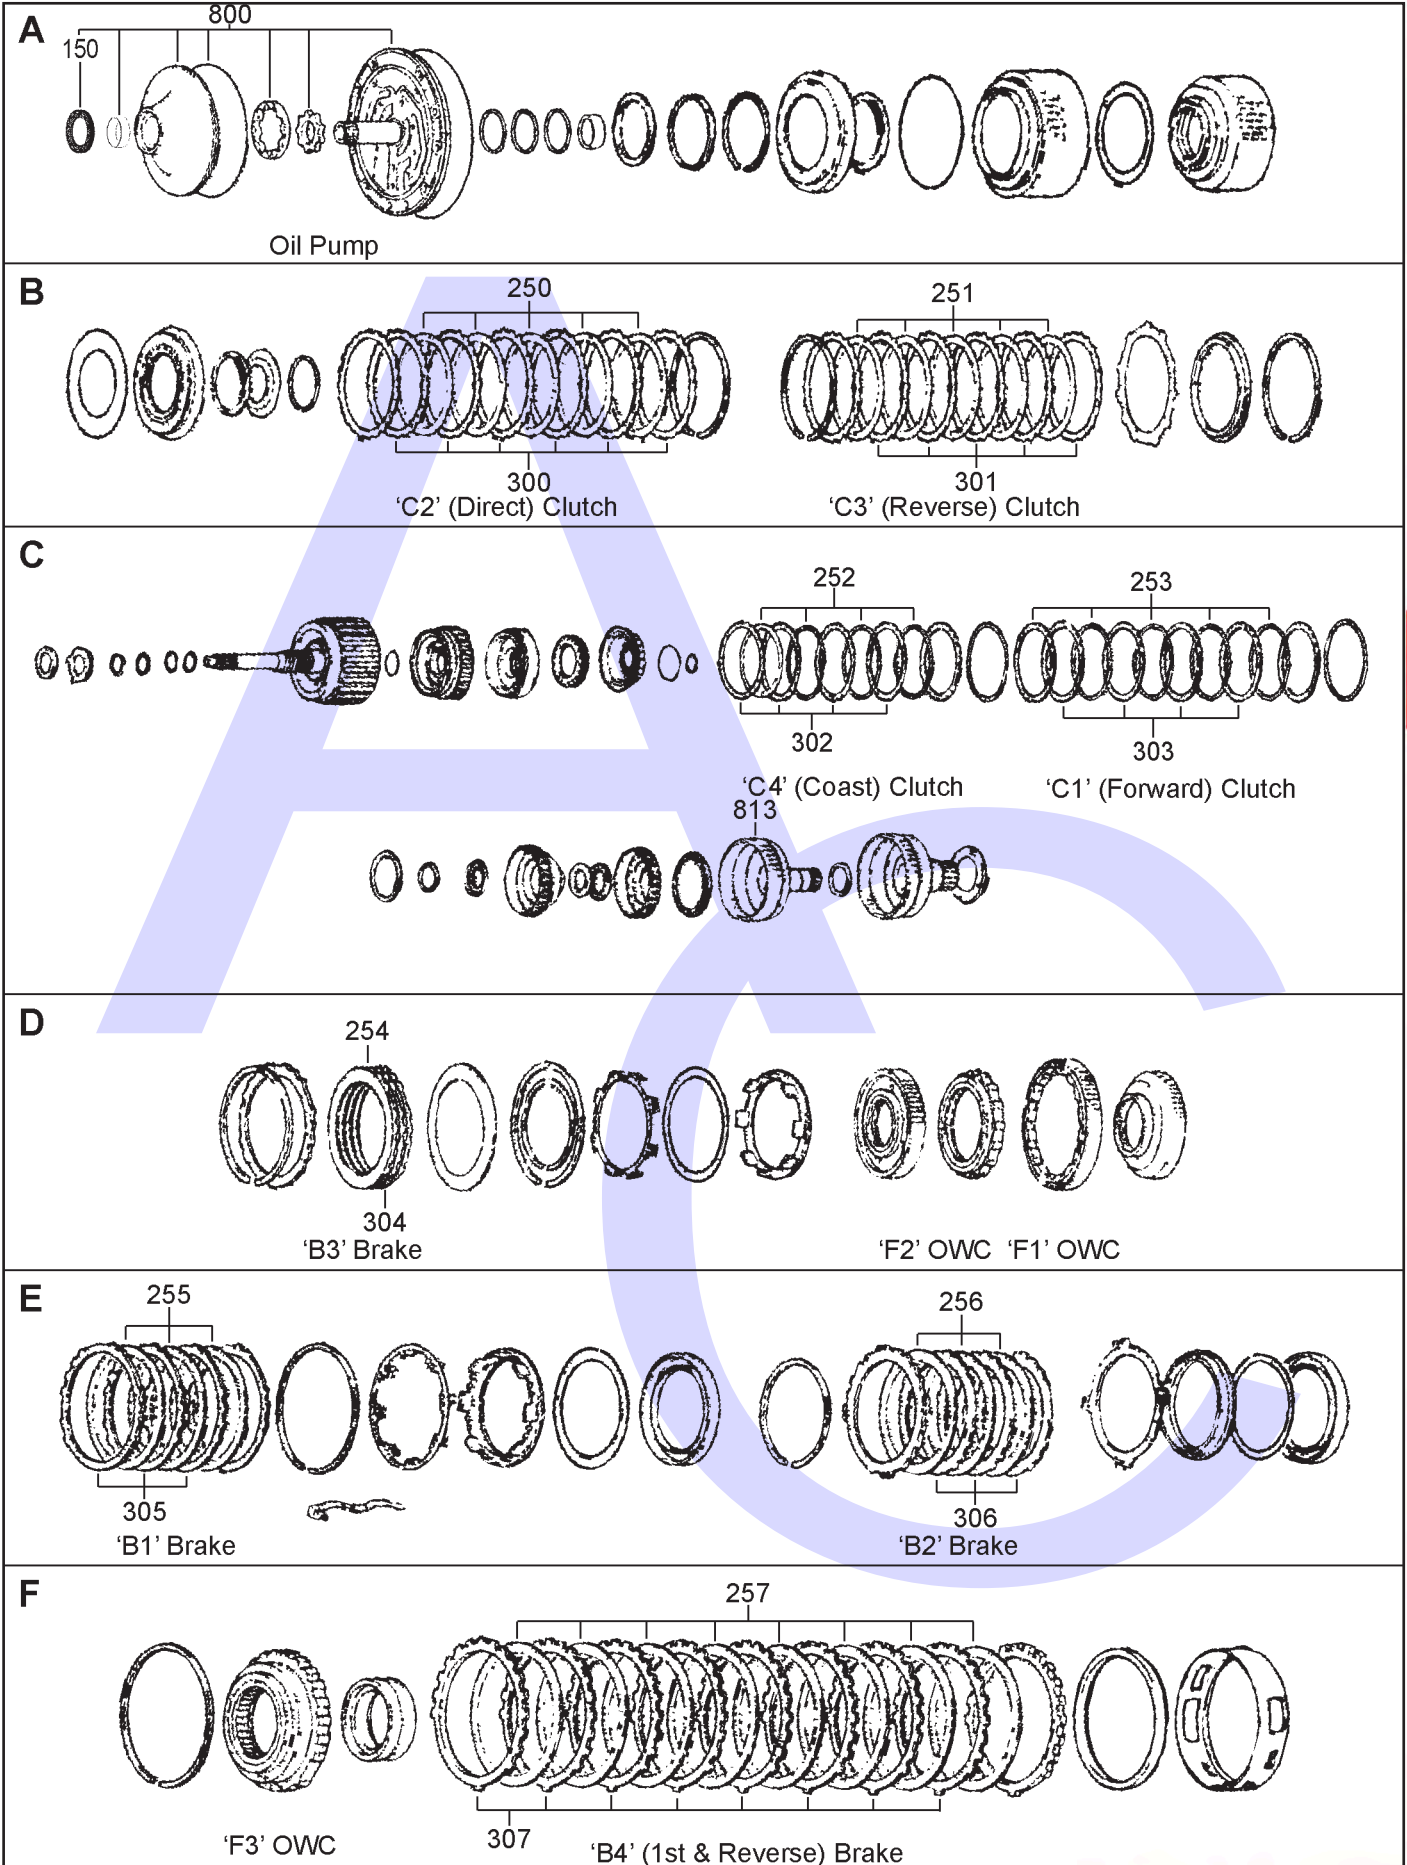

**LEXUS A760E, (GS350, GS300 3GR-FE) A760H, (GS300, GS350, IS250, AWD), A761E, (IS350, LS430, GS430, SC430)**

**6 SPEED RWD/AWD (Electronic Control)**

AUTOMATIC CHOICE

THE AUTOMATIC TRANSMISSION PARTS WAREHOUSE

## 6 SPEED RWD/AWD (Electronic Control)

AUTOMATIC CHOICE

THE AUTOMATIC TRANSMISSION PARTS WAREHOUSE

G

'B4' (1st & Reverse) Brake Piston Assembly

H

Front Planetary Assembly

J

Centre Planetary Assembly

K

Rear Planetary Assembly

L

Case & Valve Body Components