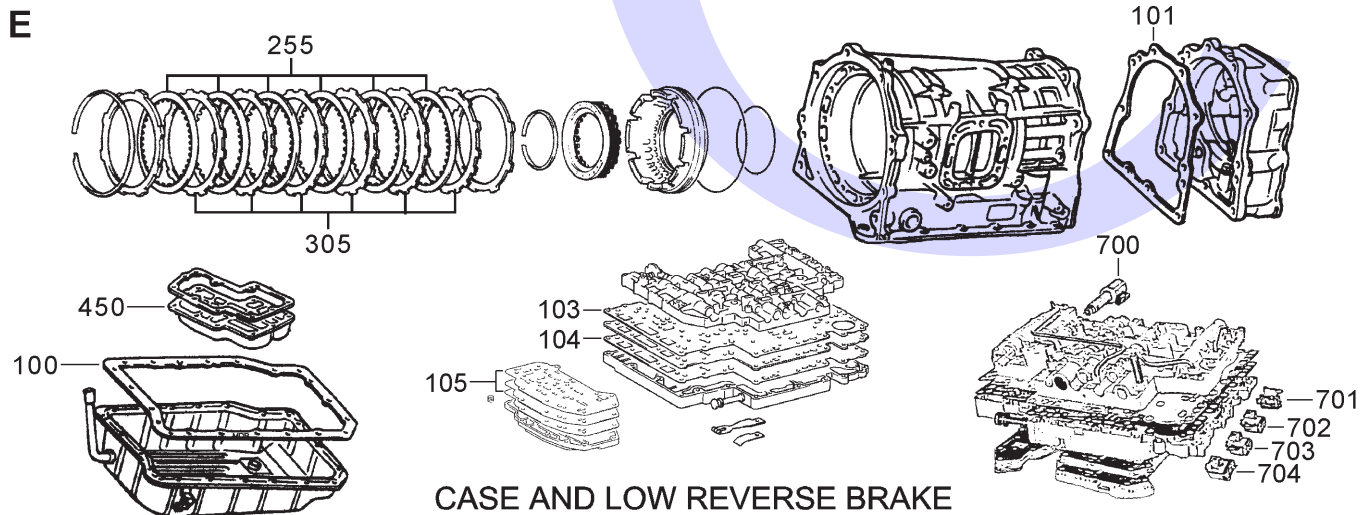

PLANET SETS

CASE AND LOW REVERSE BRAKE

TOYOTA A440F, A442F, 450-43LE

4 SPEED 4WD (Electronic & Hydraulic Control)

AUTOMATIC CHOICE

THE AUTOMATIC TRANSMISSION PARTS WAREHOUSE

ILL NO.	DESCRIPTION	YEARS	QTY	PART NO
KITS				
Kit	Master Overhaul	86-ON	1	A440.MOHK01
Kit	Overhaul Kit (Transtec) (A440F, A442F)	86-ON	1	A440.OHK01
Kit	Overhaul Kit (Precision) (A440F 2 & 4 WD) (Includes Transfer Case)	85-92	1	A440.OHK51
Kit	Overhaul Kit (Precision) (A440F 2 WD Only)	85-92	1	A440.OHK52
Kit	Overhaul Kit (Precision) (A442F FZJ80)	92-95	1	A442.OHK51
Kit	Overhaul Kit Transfer Case & PTO (A440F) (Precision)	85-92	1	A440.OHK53
Kit	Overhaul Kit Transfer Case (A440)	-1/90	1	A440.OHK02
Kit	Overhaul Kit A442F/450-43LE (Land Cruiser) (Transtec)	98-ON	1	A440.OHK03
Kit	Overhaul Kit A442F/450-43LE (Land Cruiser) (Precision)	98-ON	1	A440.OHK54
Kit	Valve Body Gasket (Without Cruise Control)		1	A440.GK01
Kit	Valve Body Gasket (With Cruise Control)		1	A440.GK02
Kit	Valve Body Gasket (Turbo Diesel)		1	A440.GK03
Kit	Valve Body Gasket (A442F Electronic Control)		1	A440.GK04
Kit	Valve Body Gasket (450-43LE Land Cruiser)	98-ON	1	A440.GK05
GASKETS				
100E	Pan Gasket Cork (A440F, A442F, 450-43LE)	86-ON	1	A440.GAS01
100E	Pan Gasket Fibre (A440F, A442F, 450-43LE)	86-ON	1	A440.GAS11
101E	Adaptor Housing to Transmission	86-ON	1	A440.GAS04
NI	Adaptor Housing to Transfer Case	86-ON	1	A440.GAS05
103E	Main Valve Body (Upper) (A440F)	90-98	1	A440.GAS07
NI	Main Valve Body (Upper) (442F/450-43LE)	98-ON	1	A440.GAS02
104E	Main Valve Body (Lower) (A440F)	90-98	1	A440.GAS08
NI	Main Valve Body (Lower) (442F/450-43LE)	98-ON	1	A440.GAS03
105E	Lower Valve Body Cover (A440F)	90-98	1	A440.GAS09
RUBBER COMPONENTS				
121A	Overdrive Clutch Seal Kit	86-ON	1	A440.ORK01
METAL CLAD SEALS				
150A	Pump Seal (42mm x 60mm x 9mm)	86-ON	1	A440.MCS01
NI	Adaptor Housing (62mm x 48mm x 8mm)	1/90-ON	1	A440.MCS02
NI	Extension Housing	86-ON	1	A440.MCS03
SEALING RINGS				
Kit	Sealing Ring Kit (A440)	86-ON	1	A440.SRK01
Kit	Sealing Ring Kit (450-43LE)	98-ON	1	A440.SRK02