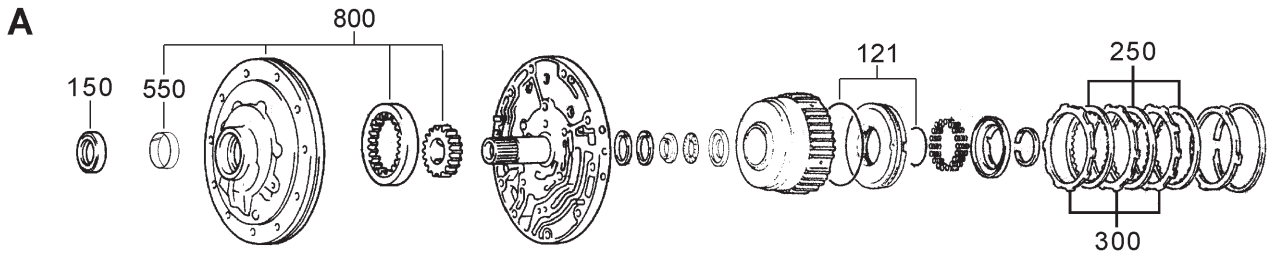

TOYOTA A440F, A442F, 450-43LE

4 SPEED 4WD (Electronic & Hydraulic Control)

AUTOMATIC CHOICE

THE AUTOMATIC TRANSMISSION PARTS WAREHOUSE

PUMP AND OVERDRIVE CLUTCH