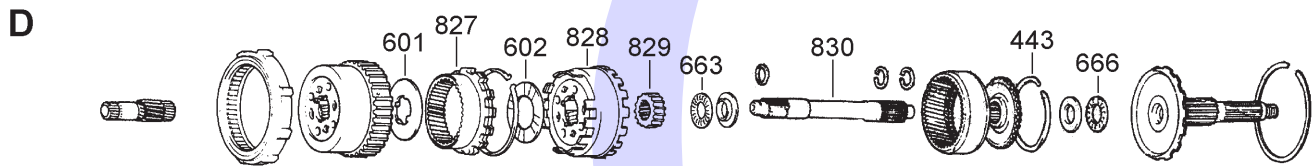

TOYOTA A440F, A442F, 450-43LE

4 SPEED 4WD (Electronic & Hydraulic Control)

AUTOMATIC CHOICE

THE AUTOMATIC TRANSMISSION PARTS WAREHOUSE

PUMP AND OVERDRIVE CLUTCH

OVERDRIVE PLANET AND BRAKE

FORWARD, DIRECT AND INTERMEDIATE CLUTCHES