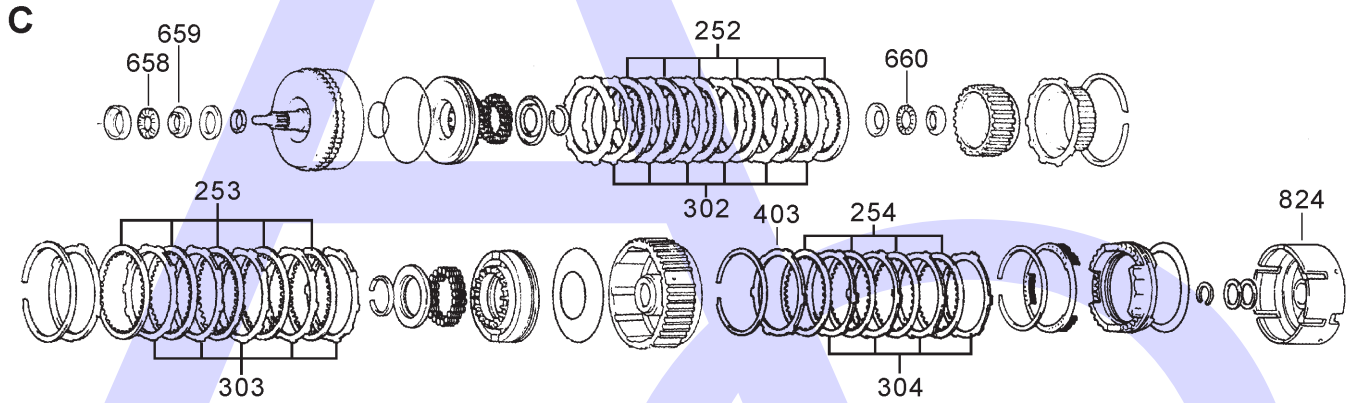

OVERDRIVE PLANET AND BRAKE

FORWARD, DIRECT AND INTERMEDIATE CLUTCHES