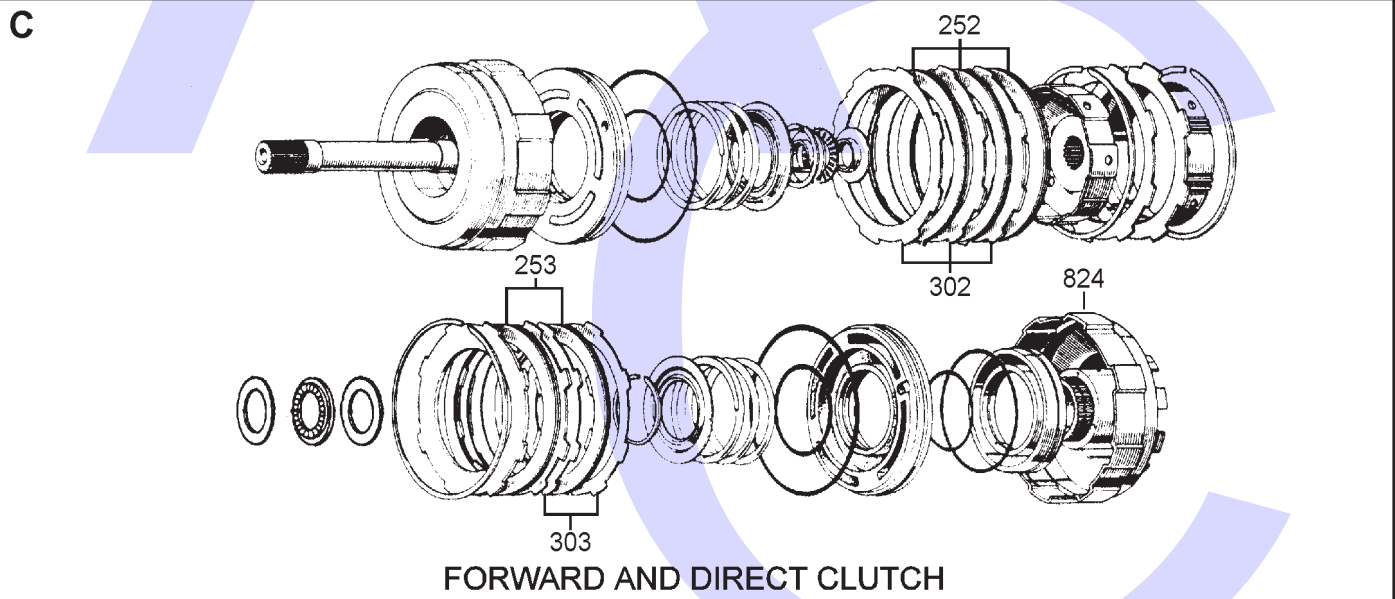

# AISIN WARNER 03-70, 71,71L,71LE,72,72L,73LE & TOYOTA A40 SERIES 4 SPEED RWD (Electronic & Hydraulic Control)

AUTOMATIC CHOICE

THE AUTOMATIC TRANSMISSION PARTS WAREHOUSE

# AISIN WARNER 03-70, 71,71L,71LE,72,72L,73LE & TOYOTA A40 SERIES 4 SPEED RWD (Electronic & Hydraulic Control)

AUTOMATIC CHOICE

THE AUTOMATIC TRANSMISSION PARTS WAREHOUSE

E

INTERMEDIATE SPRAG AND SUNGEAR

F