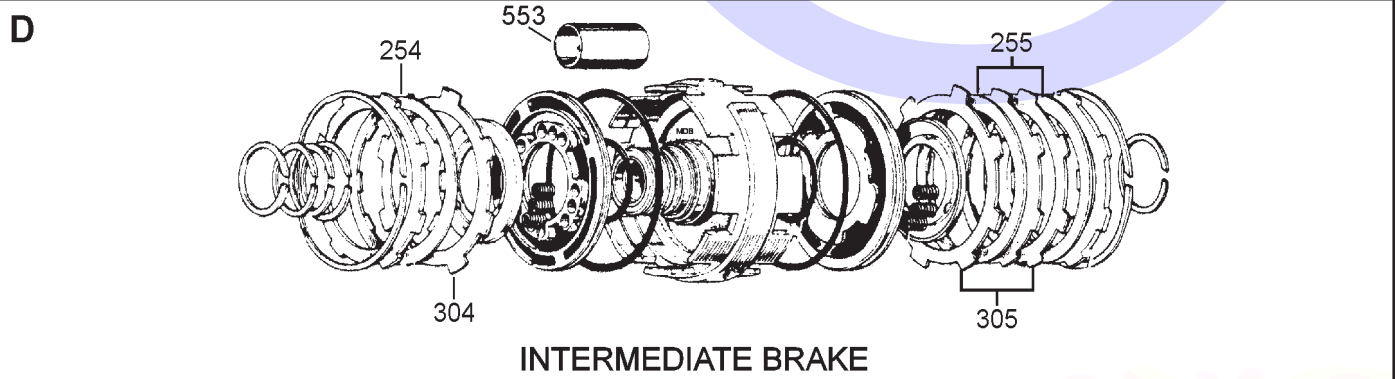

# AISIN WARNER 03-70, 71,71L,71LE,72,72L,73LE & TOYOTA A40 SERIES 4 SPEED RWD (Electronic & Hydraulic Control)

AUTOMATIC CHOICE

THE AUTOMATIC TRANSMISSION PARTS WAREHOUSE