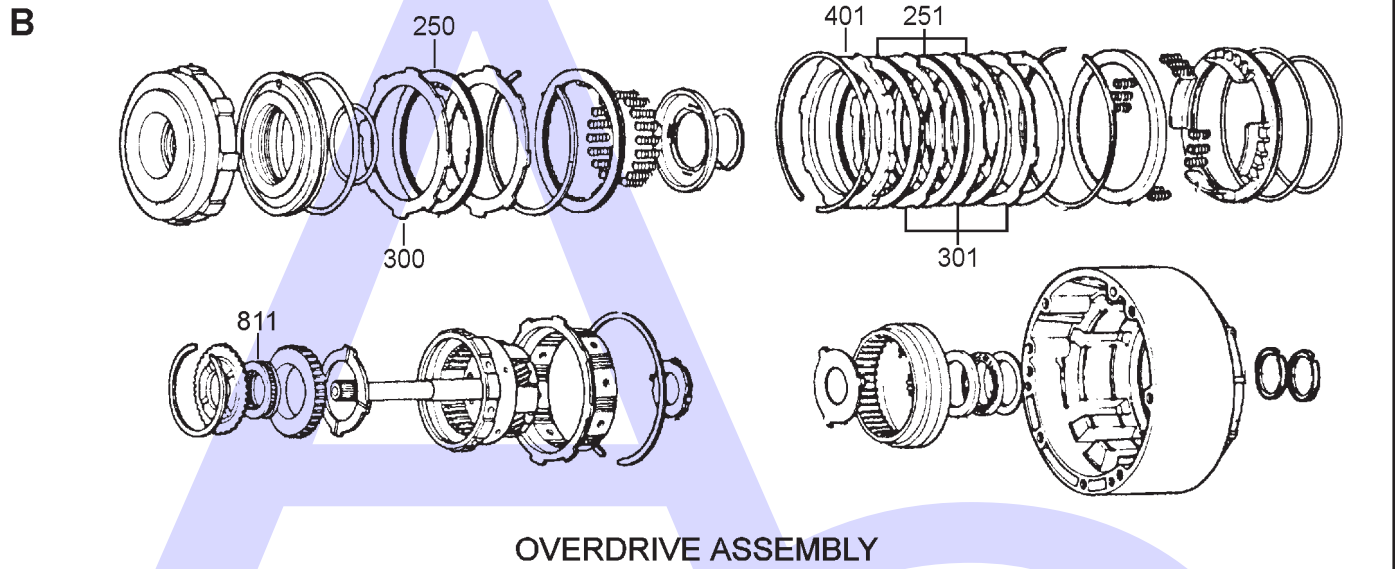

# AISIN WARNER 03-70, 71,71L,71LE,72,72L,73LE & TOYOTA A40 SERIES 4 SPEED RWD (Electronic & Hydraulic Control)

AUTOMATIC CHOICE

THE AUTOMATIC TRANSMISSION PARTS WAREHOUSE

# AISIN WARNER 03-70, 71,71L,71LE,72,72L,73LE & TOYOTA A40 SERIES 4 SPEED RWD (Electronic & Hydraulic Control)

AUTOMATIC CHOICE

THE AUTOMATIC TRANSMISSION PARTS WAREHOUSE

E

INTERMEDIATE SPRAG AND SUNGEAR

F