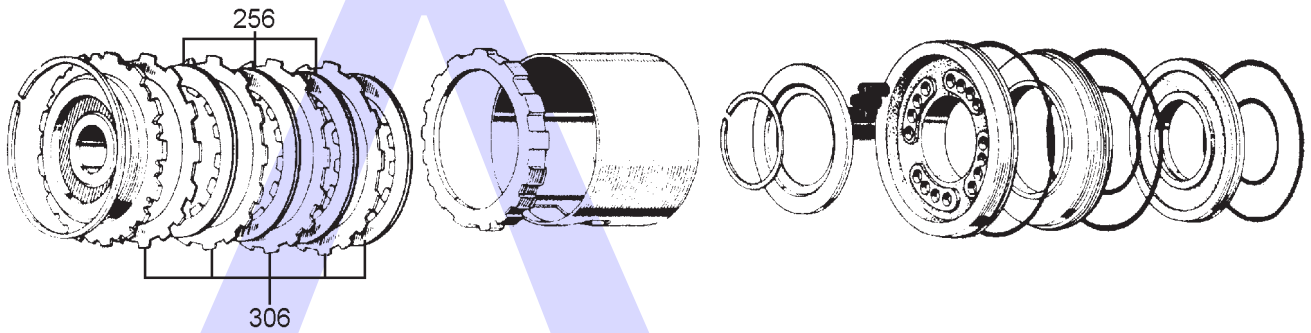

# AISIN WARNER 03-70, 71,71L,71LE,72,72L,73LE & TOYOTA A40 SERIES 4 SPEED RWD (Electronic & Hydraulic Control)

AUTOMATIC CHOICE

THE AUTOMATIC TRANSMISSION PARTS WAREHOUSE

E

INTERMEDIATE SPRAG AND SUNGEAR

F