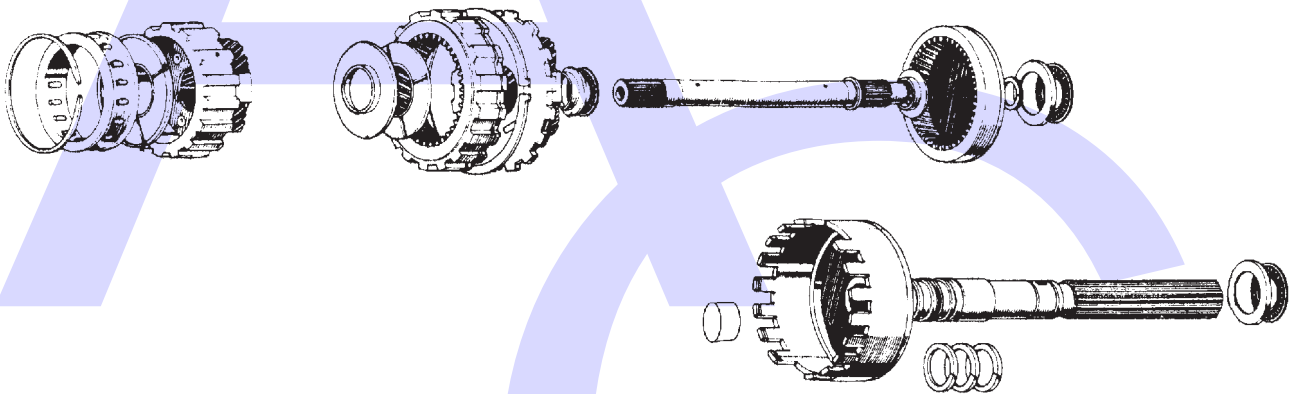

PLANET SETS AND OUTPUT SHAFT

H