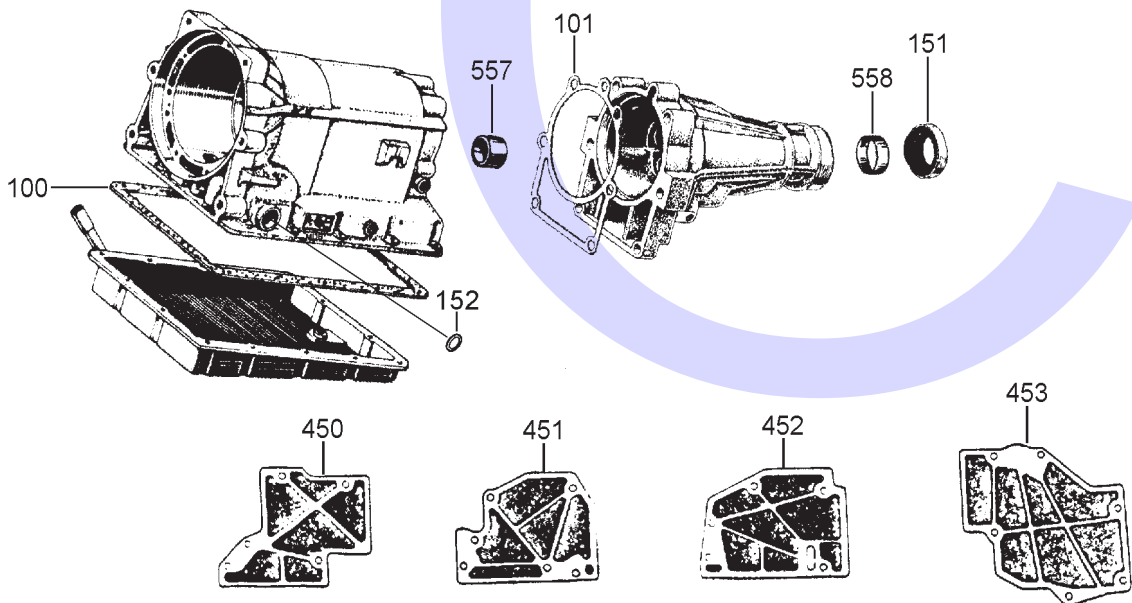

CASE, PAN AND FILTERS