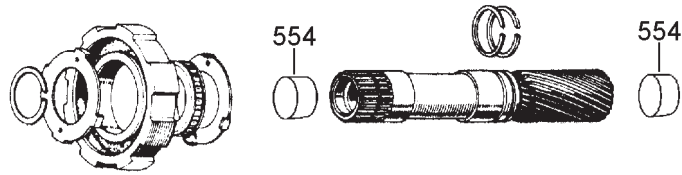

# AISIN WARNER 03-70, 71,71L,71LE,72,72L,73LE & TOYOTA A40 SERIES 4 SPEED RWD (Electronic & Hydraulic Control)

AUTOMATIC CHOICE

THE AUTOMATIC TRANSMISSION PARTS WAREHOUSE

E

INTERMEDIATE SPRAG AND SUNGEAR

F