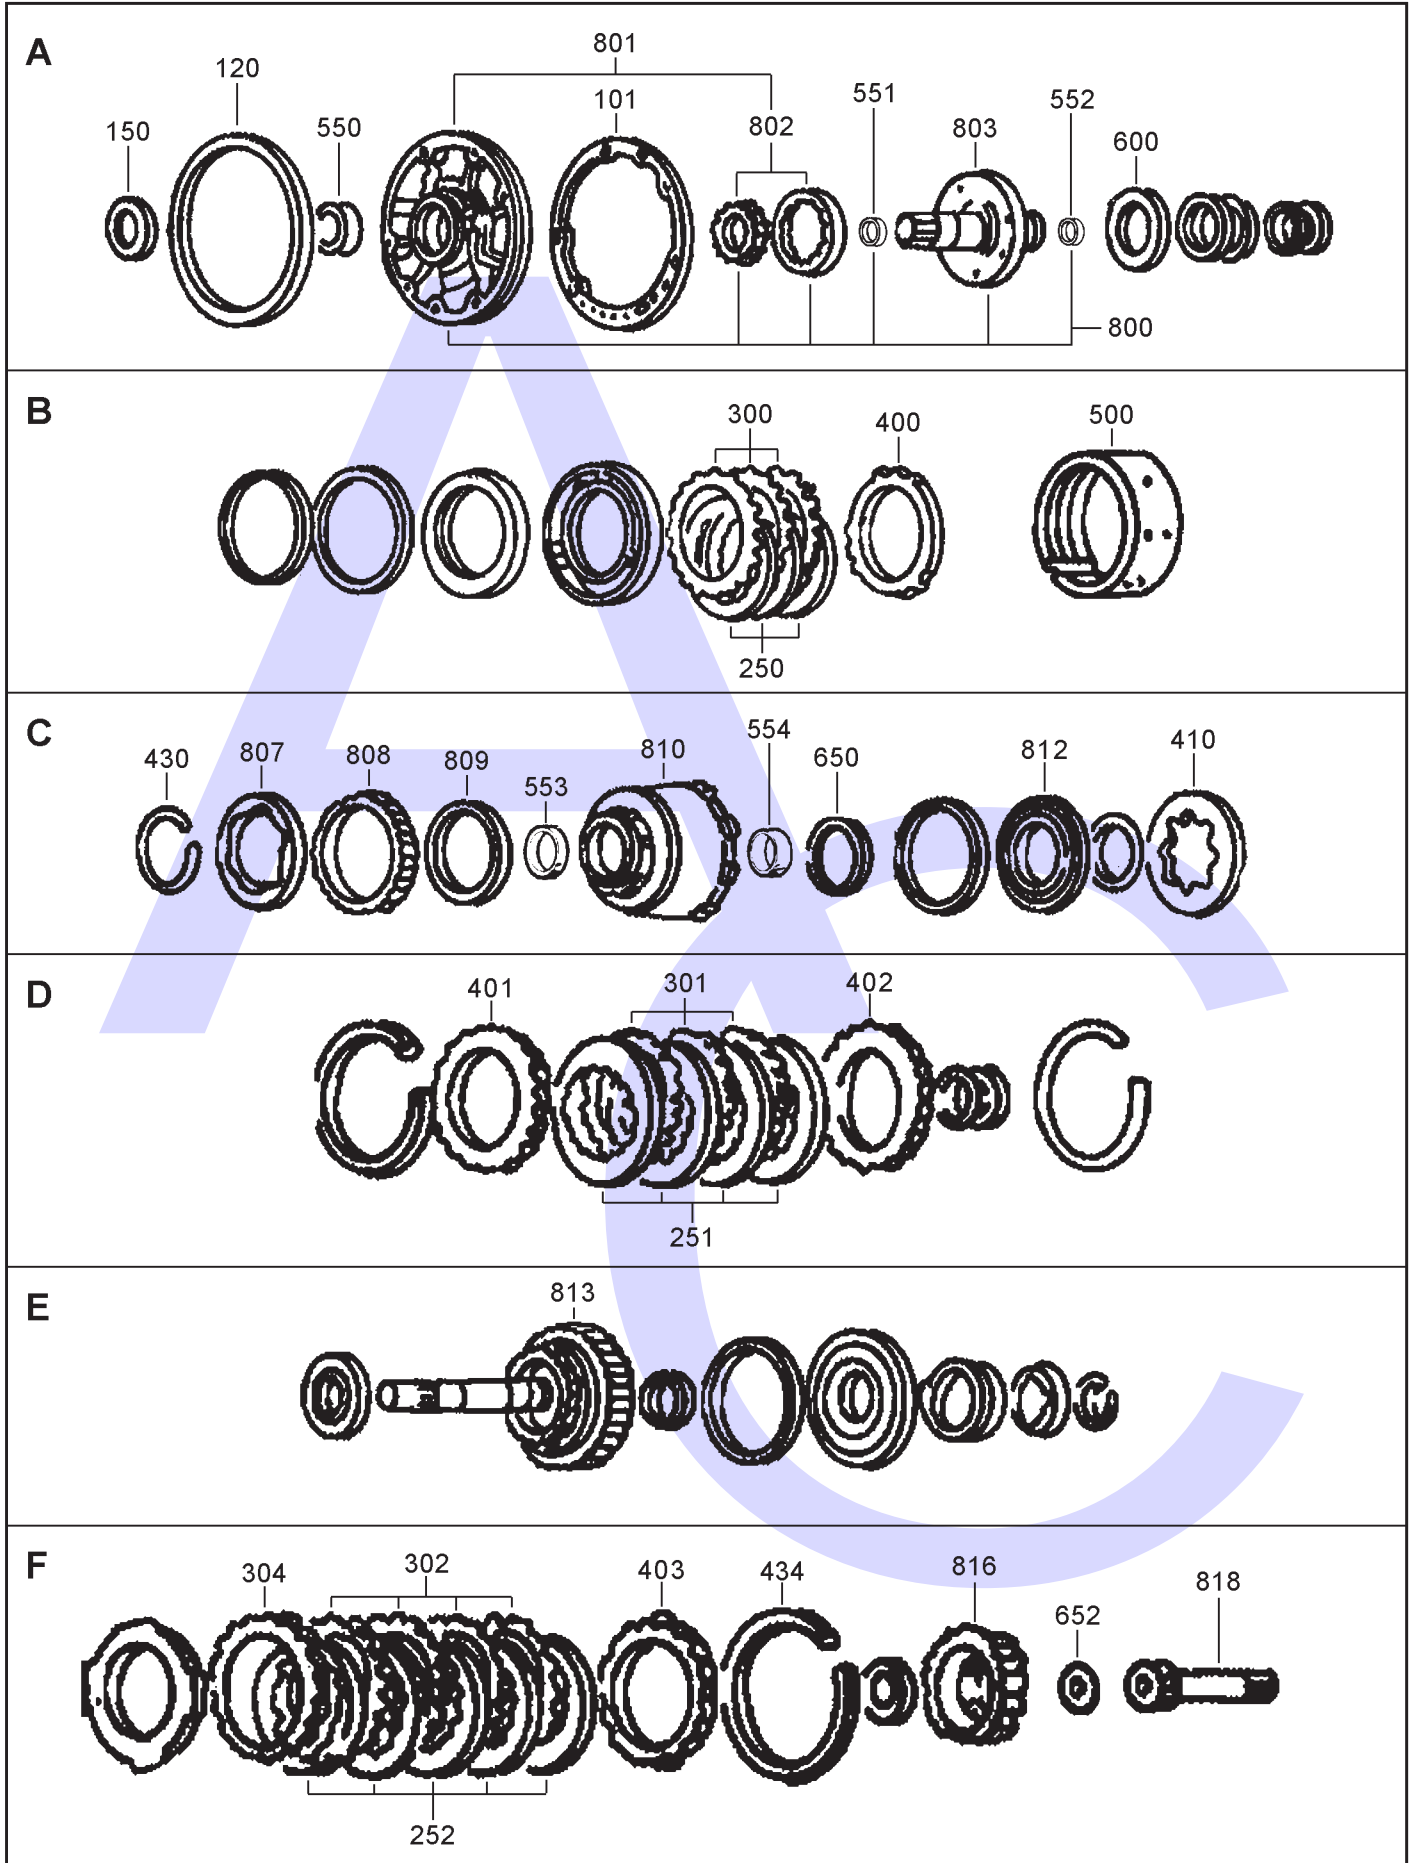

# FORD AODE, 4R70W, 4R70E, 2004- 4R75E 2004- 4 SPEED RWD (Electronic Control)

AUTOMATIC CHOICE

THE AUTOMATIC TRANSMISSION PARTS WAREHOUSE