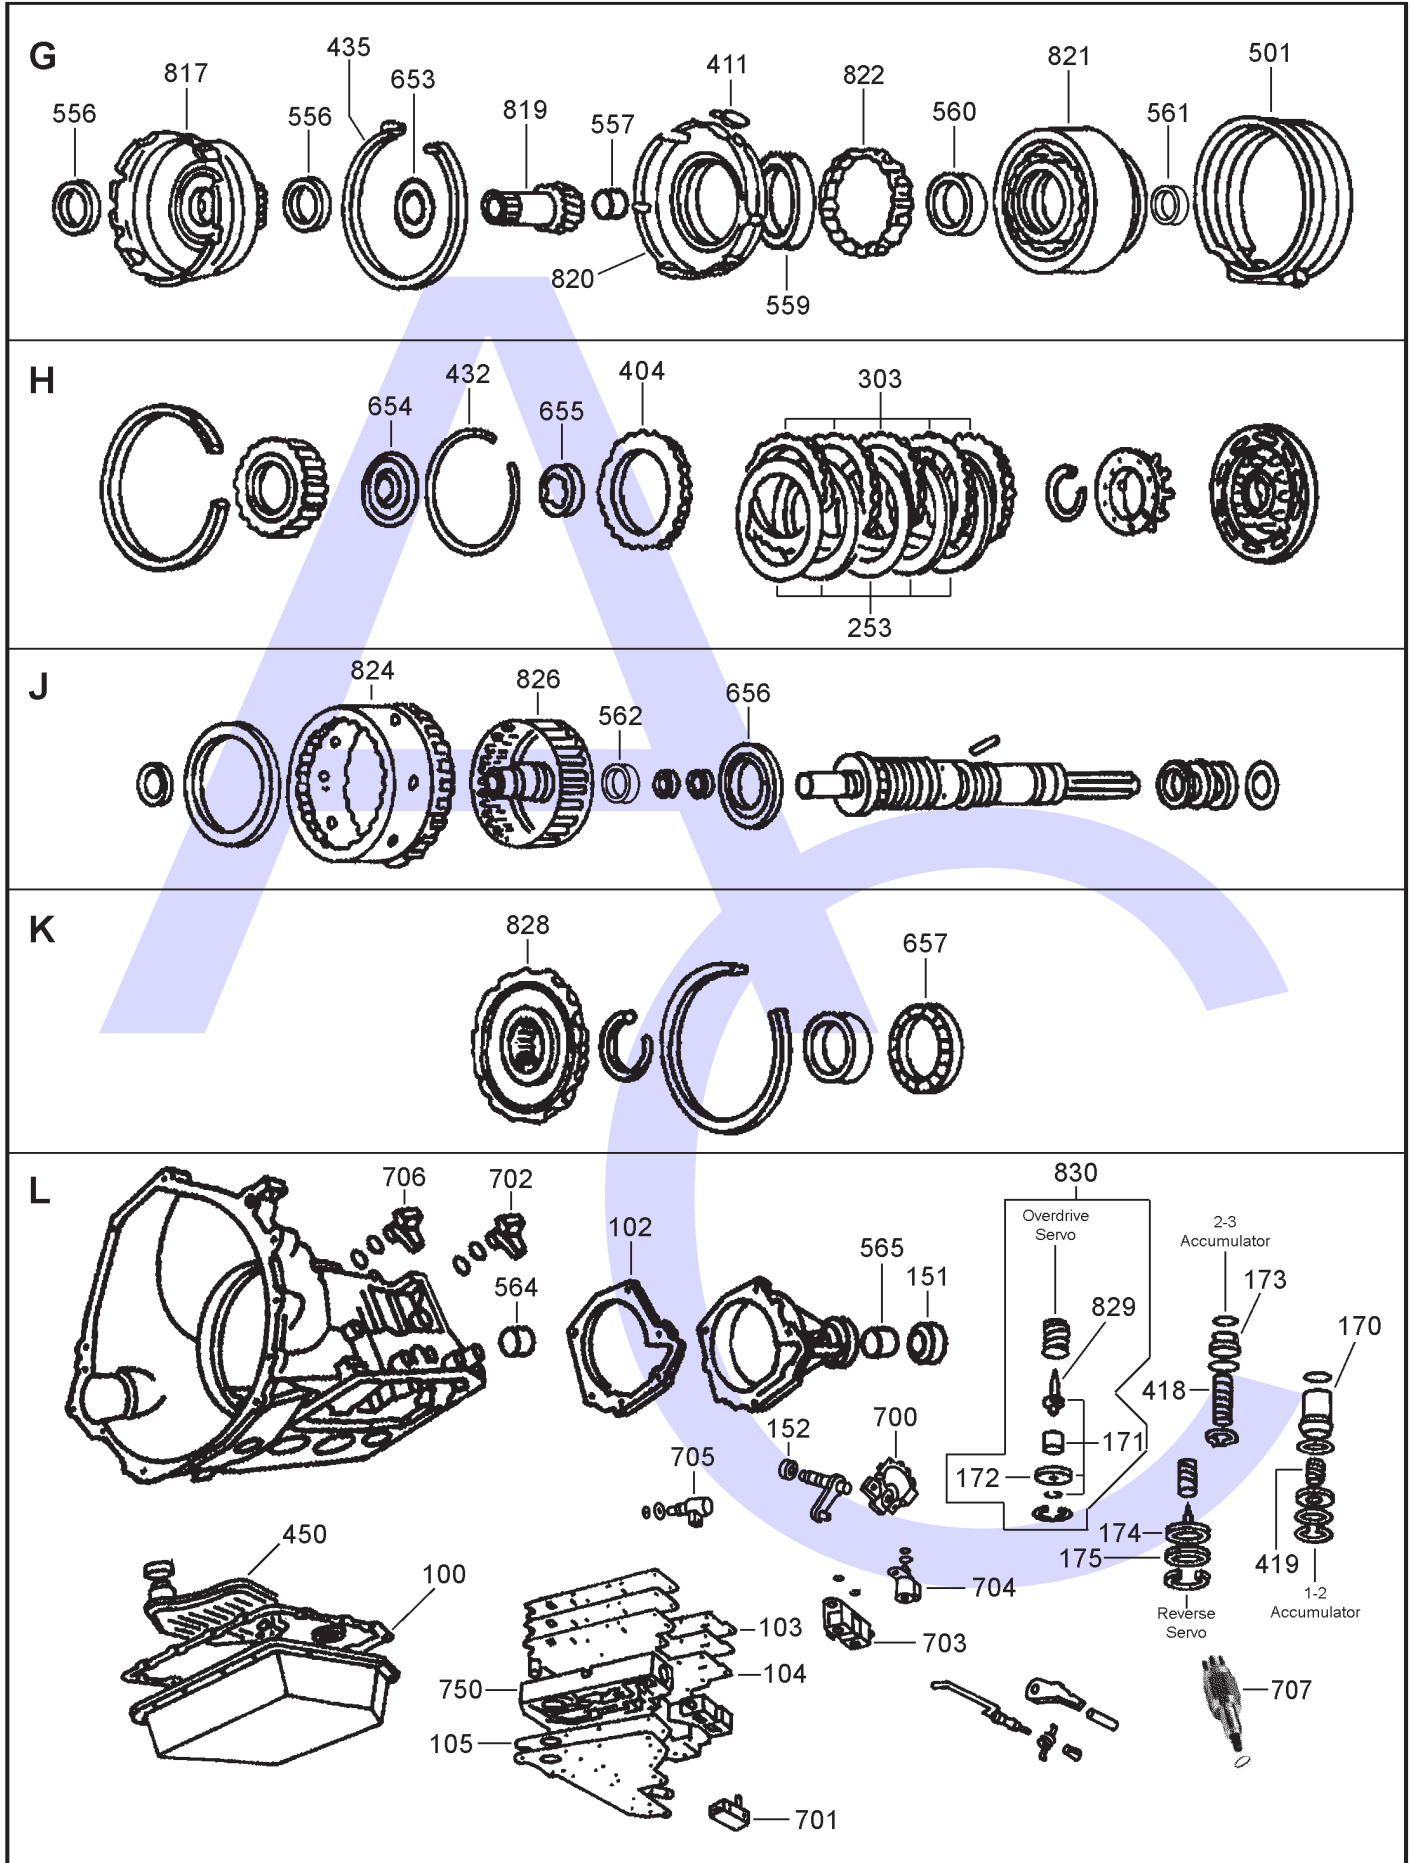

# FORD AODE, 4R70W, 4R70E, 2004- 4R75E 2004-4 SPEED RWD (Electronic Control)

AUTOMATIC CHOICE

THE AUTOMATIC TRANSMISSION PARTS WAREHOUSE

ILL NO.	DESCRIPTION	YEARS	QTY	PART NO
<b>KITS</b>				
Kit	Super Overhaul Kit.....	92-ON	1	AODE.SOHK01
Kit	Master Overhaul .....	92-95	1	AODE.MOHK01
Kit	Overhaul (Transtec).....	92-95	1	AODE.OHK01
Kit	Overhaul (Precision) .....	92-95	1	AODE.OHK51
Kit	Overhaul (Transtec) <a href="#">Click for Info</a> (Metal Stator Sealing Rings).....	96-03	1	AODE.OHK02
Kit	Overhaul (Precision) <a href="#">Click for Info</a> (Metal Stator Sealing Rings).....	96-03	1	AODE.OHK52
Kit	Overhaul (Transtec) (4R70/75W) <a href="#">Click for Info</a> (Plastic Stator Sealing Rings) ...	04-ON	1	AODE.OHK03
Kit	Direct Clutch Kit (Heavy Duty) ..	92-ON	1	AODE.CK01
<b>GASKETS</b>				
100L	Pan Gasket (Moulded Rubber) .	92-ON	1	AODE.GAS01
101A	Pump Gasket .....	92-ON	1	AODE.GAS02
102L	Extension Gasket.....	92-95	1	AOD.GAS03
103L	Upper Valve Body (Yellow Stripe).....	92-95	1	AODE.GAS05
	(Light Green Stripe) .....	96-ON	1	AODE.GAS15
104L	Lower Valve Body (Light Green Stripe) .....	92-95	1	AODE.GAS04
	(White or Orange Stripe).....	96-00	1	AODE.GAS14
	(Light Blue Stripe) .....	01-ON	1	AODE.GAS17
105L	Valve Body Cover .....	92-95	1	AODE.GAS06
105L	Valve Body Cover .....	96-ON	1	AODE.GAS16
<b>RUBBER COMPONENTS</b>				
120A	Pump Outer Lathe Cut Seal.....	92-ON	1	AOD.OR01
<b>METAL CLAD SEALS</b>				
150A	Pump Seal .....	92-ON	1	AODE.MCS01
151L	Extension Seal (No Boot).....	92-ON	1	TH700.MCS02
151L	Extension Seal (With Boot).....	92-ON	1	C4.MCS02
151L	Extension Seal (4R70W) (Lincoln 63.10mm OD).....	92-ON	1	AODE.MCS03
152L	Manual Control Lever.....	92-ON	1	C3.MCS03
<b>MOULDED PISTONS &amp; ACCUMULATORS</b>				
170L	1-2 Accumulator Piston (Bonded Rubber) .....	94-97	1	AODE.PIS01
170L	1-2 Accumulator Sleeve & Piston Kit (Sonnax@ <a href="#">Click here for info</a> )....	92-ON	1	AODE.ACC01
NI	Installation Tool for AODE.ACC01 (Sonnax@).....	92-ON	1	AODE.TOOL01
171L	OD Servo Piston (68.07mm Diameter 1 Piece)....	92-ON	1	AODE.SER02
171L	OD Servo Piston With Sleeve (4R70W) (63.50mm Diameter 2 Piece)....	93-98	1	AODE.SER03
172L	Overdrive Servo Cover ( 'A' Stamp) .....	92-ON	1	AODE.SER01
173L	2-3 Accumulator Piston (Moulded Rubber) .....	92-ON	1	AOD.ACC01
173L	2-3 Accumulator Piston & Sleeve Kit (Sonnax@ <a href="#">Click here for Info</a> ) ...	92-ON	1	AODE.ACC02
174L	Reverse Servo Piston (1 Groove).....	92-ON	1	AOD.SER01
	(2 Groove).....	92-ON	1	AOD.SER02
	(3 Groove).....	92-ON	1	AOD.SER03
175L	Reverse Servo Cover.....	92-ON	1	AOD.SER04
NI	1-2 Accumulator Cover (Bonded Rubber) .....	92-ON	1	AODE.COV01