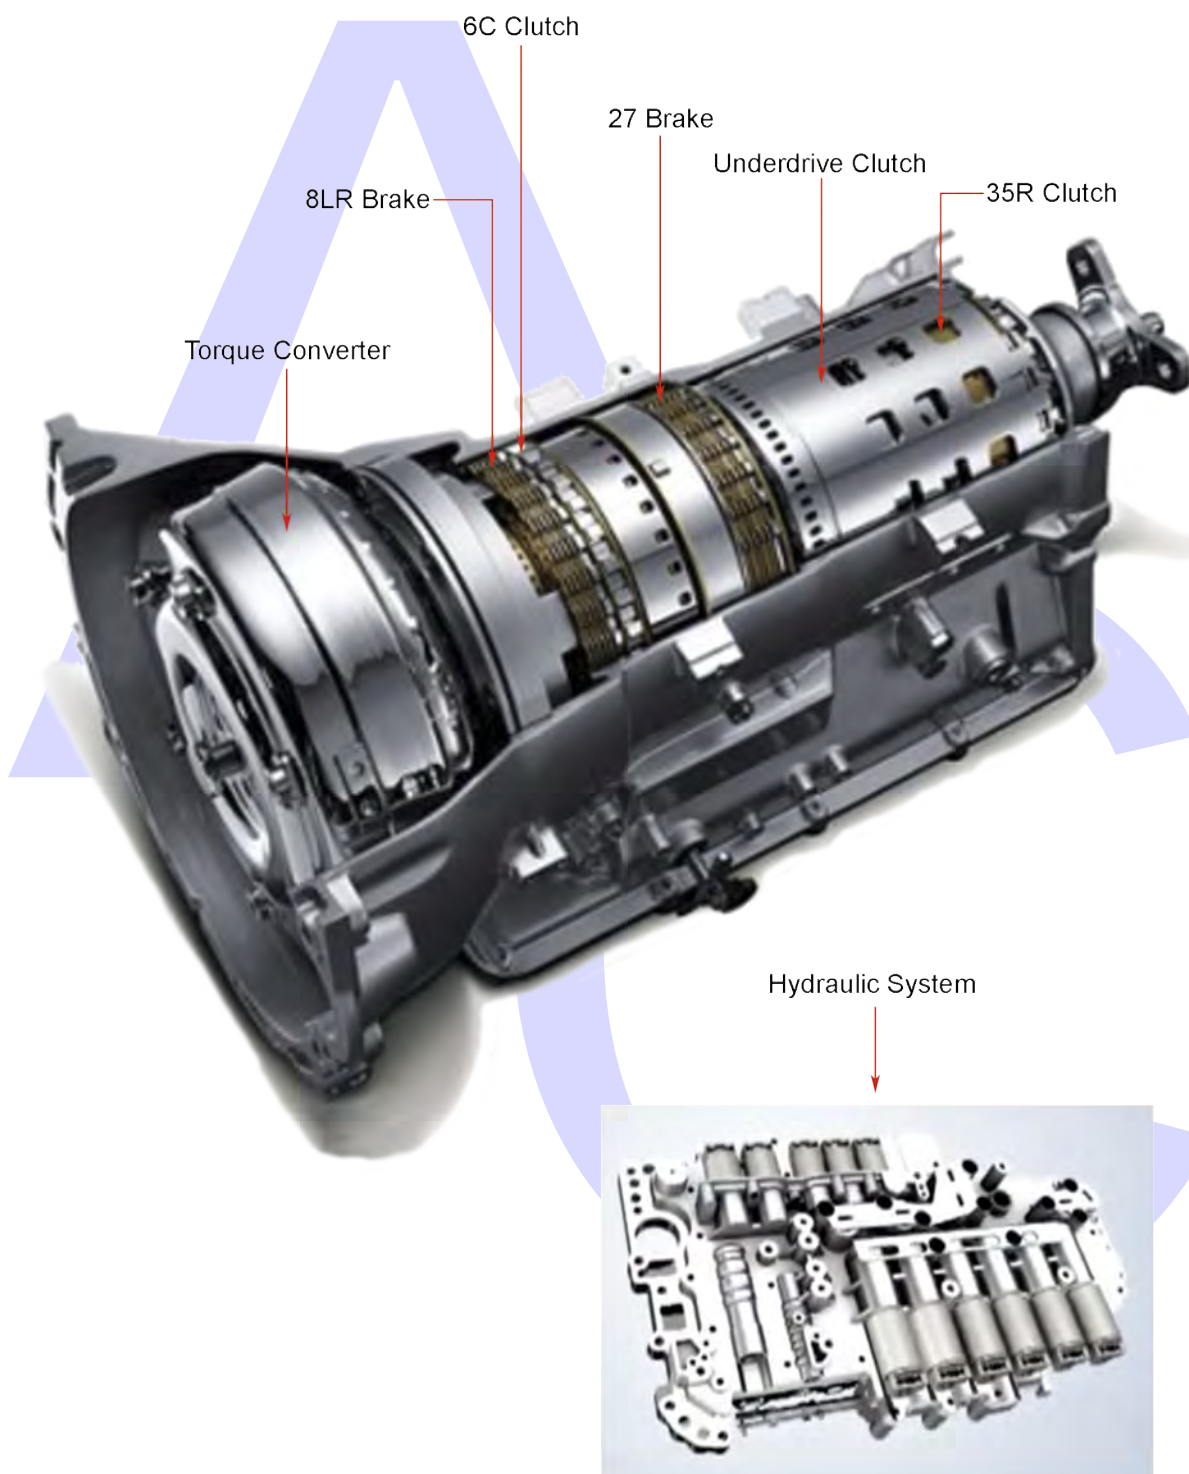

HYUNDAI A8LR1, A8TR1 Hyundai Genesis & Equus 2011-Up, Kia Mohave & Opirus 2011-Up 8 Speed RWD/4x4 (Electronic Control)

AUTOMATIC CHOICE

THE AUTOMATIC TRANSMISSION PARTS WAREHOUSE

**HYUNDAI A8LR1, A8TR1 Hyundai Genesis & Equus
2011-Up, Kia Mohave & Opirus 2011-Up
8 Speed RWD/4x4 (Electronic Control)**

**A
U
T
O
M
A
T
I
C
C
H
O
I
C
E**

**T
H
E
A
U
T
O
M
A
T
I
C
T
R
A
N
S
M
I
S
S
I
O
N
P
A
R
T
S
W
A
R
E
H
O
U
S
E**

**Full illustration
to
Follow**