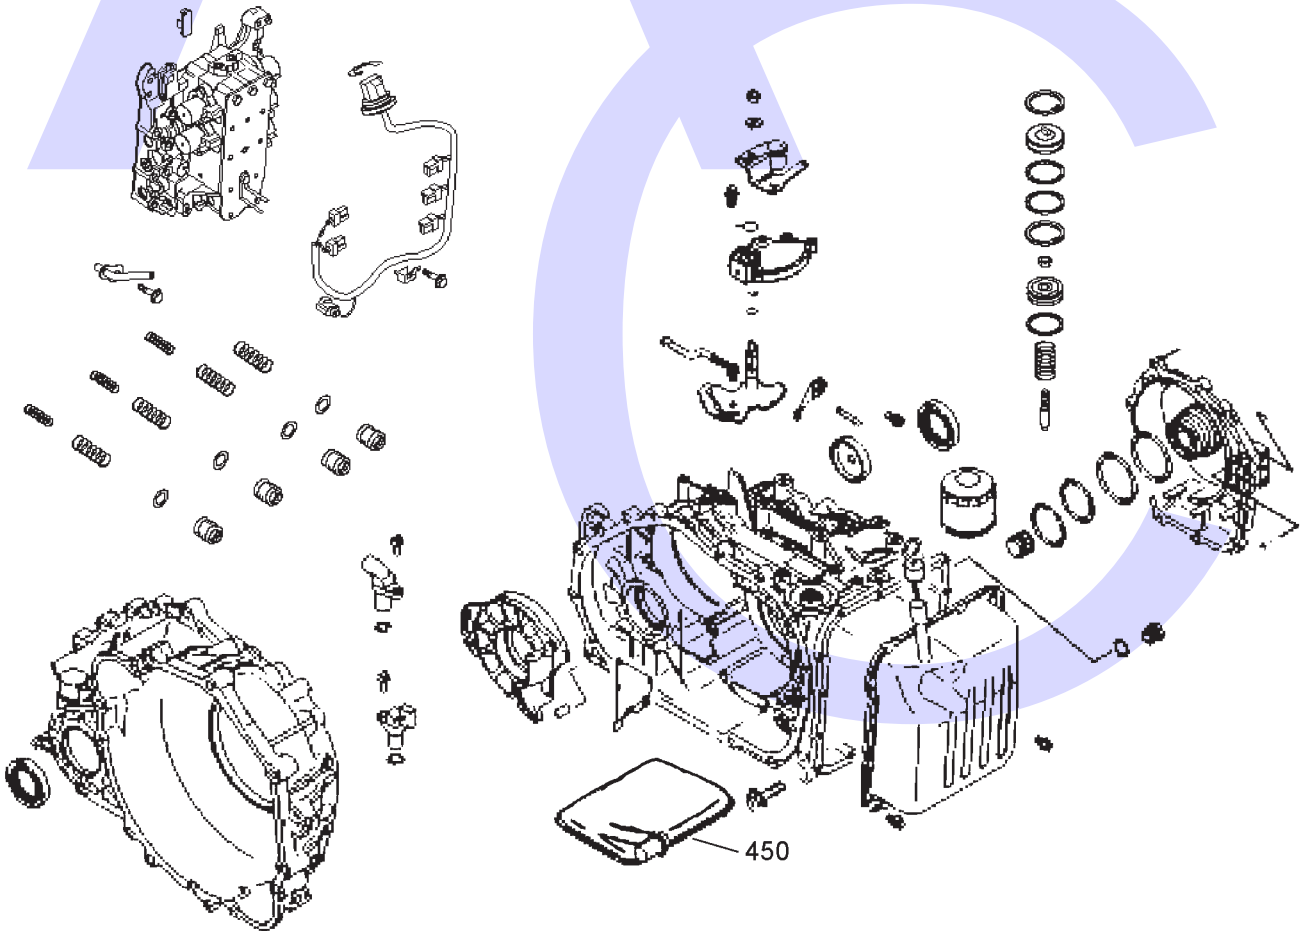

THE AUTOMATIC TRANSMISSION PARTS WAREHOUSE

G

Direct Planetary Assembly

H

Direct Clutch & Reduction Brake Band

J

Differential Assembly

K

Casings, Servo, Valve Body & External Components

HYUNDAI A5CF1, A5CF2 (Hyundai Sonata 2005-2011, Kia Forte 2009-2010, K5 2010-2011, Lotze 2010) 5 SPEED FWD With Lock Up (Electronic Control)

AUTOMATIC CHOICE