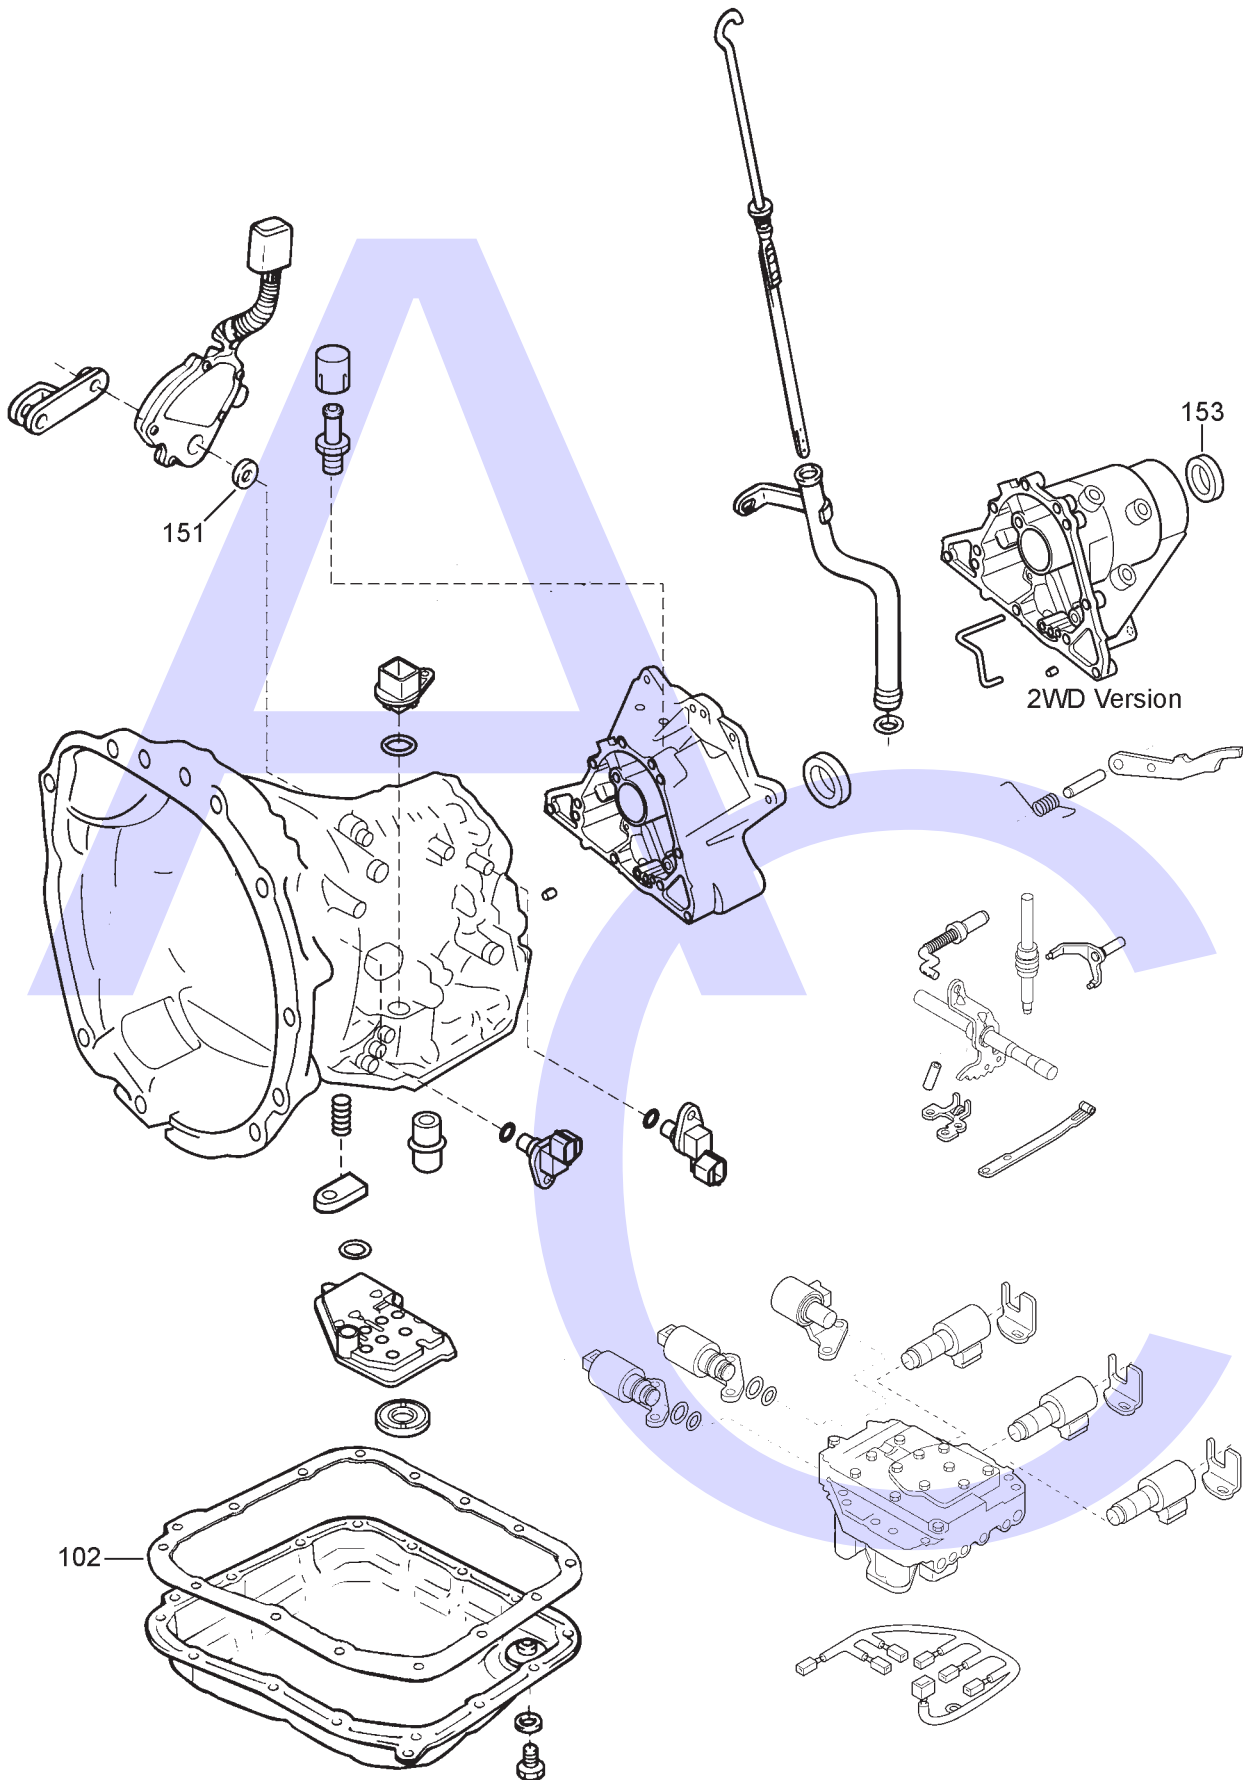

A4Q, A4P, A4J, A4R (Daihatsu)

4 Speed RWD & 4WD (Electronic Control)

AUTOMATIC CHOICE

THE AUTOMATIC TRANSMISSION PARTS WAREHOUSE

A4Q, A4P, A4J, A4R (Daihatsu) 4 Speed RWD & 4WD (Electronic Control)

AUTOMATIC CHOICE

THE AUTOMATIC TRANSMISSION PARTS WAREHOUSE

H

A4Q, A4P, A4J, A4R (Daihatsu)

4 Speed RWD & 4WD (Electronic Control)

AUTOMATIC CHOICE

THE AUTOMATIC TRANSMISSION PARTS WAREHOUSE

ILL NO.	DESCRIPTION	YEARS	QTY	PART NO
KITS				
Kit	Overhaul Kit (Transtec®) (A4P RWD & AWD).....	00-ON	1	A4P.OHK01
GASKETS				
102H	Pan Gasket, Duraprene (A4P)..	00-ON	1	A4P.GAS10
RUBBER COMPONENTS				
METAL CLAD SEALS				
150A	Converter to Pump (A4P)	00-ON	1	A4P.MCS01
151H	Manual Shaft.....	00-ON	1	A130.MCS03
153H	Extension Housing (A4P RWD)	00-ON	1	A4P.MCS02
MOULDED PISTONS				
Kit	Piston Kit (Precision) (Daihatsu A4Q, A4R).....	00-ON	1	U540.PISKIT51
SEALING RINGS				
Kit	Sealing Ring Kit	00-ON	1	A4L.SRK01
FRICITION PLATES				
STEEL PLATES				
PRESSURE PLATES				
SPRINGS & CIRCLIPS				
FILTERS				
BANDS				

ILL NO.	DESCRIPTION	YEARS	QTY	PART NO
BUSHINGS				
THRUST WASHERS & BEARINGS				
ELECTRICAL COMPONENTS				
VALVE BODY PARTS				
HARD PARTS				
810D	Sun Gear Shell (A4P)	00-ON	1	A4P.SUN02
811D	Sun Gear (A4P)	00-ON	1	A4P.SUN01
814G	Front Planetary (A4P)	00-ON	1	A4P.PL01
815G	Annulus, Front Planetary (A4P)	00-ON	1	A4P.PL02
SPECIAL ITEMS				
TOOLS & MANUALS				

ILL NO.	DESCRIPTION	YEARS	QTY	PART NO
---------	-------------	-------	-----	---------