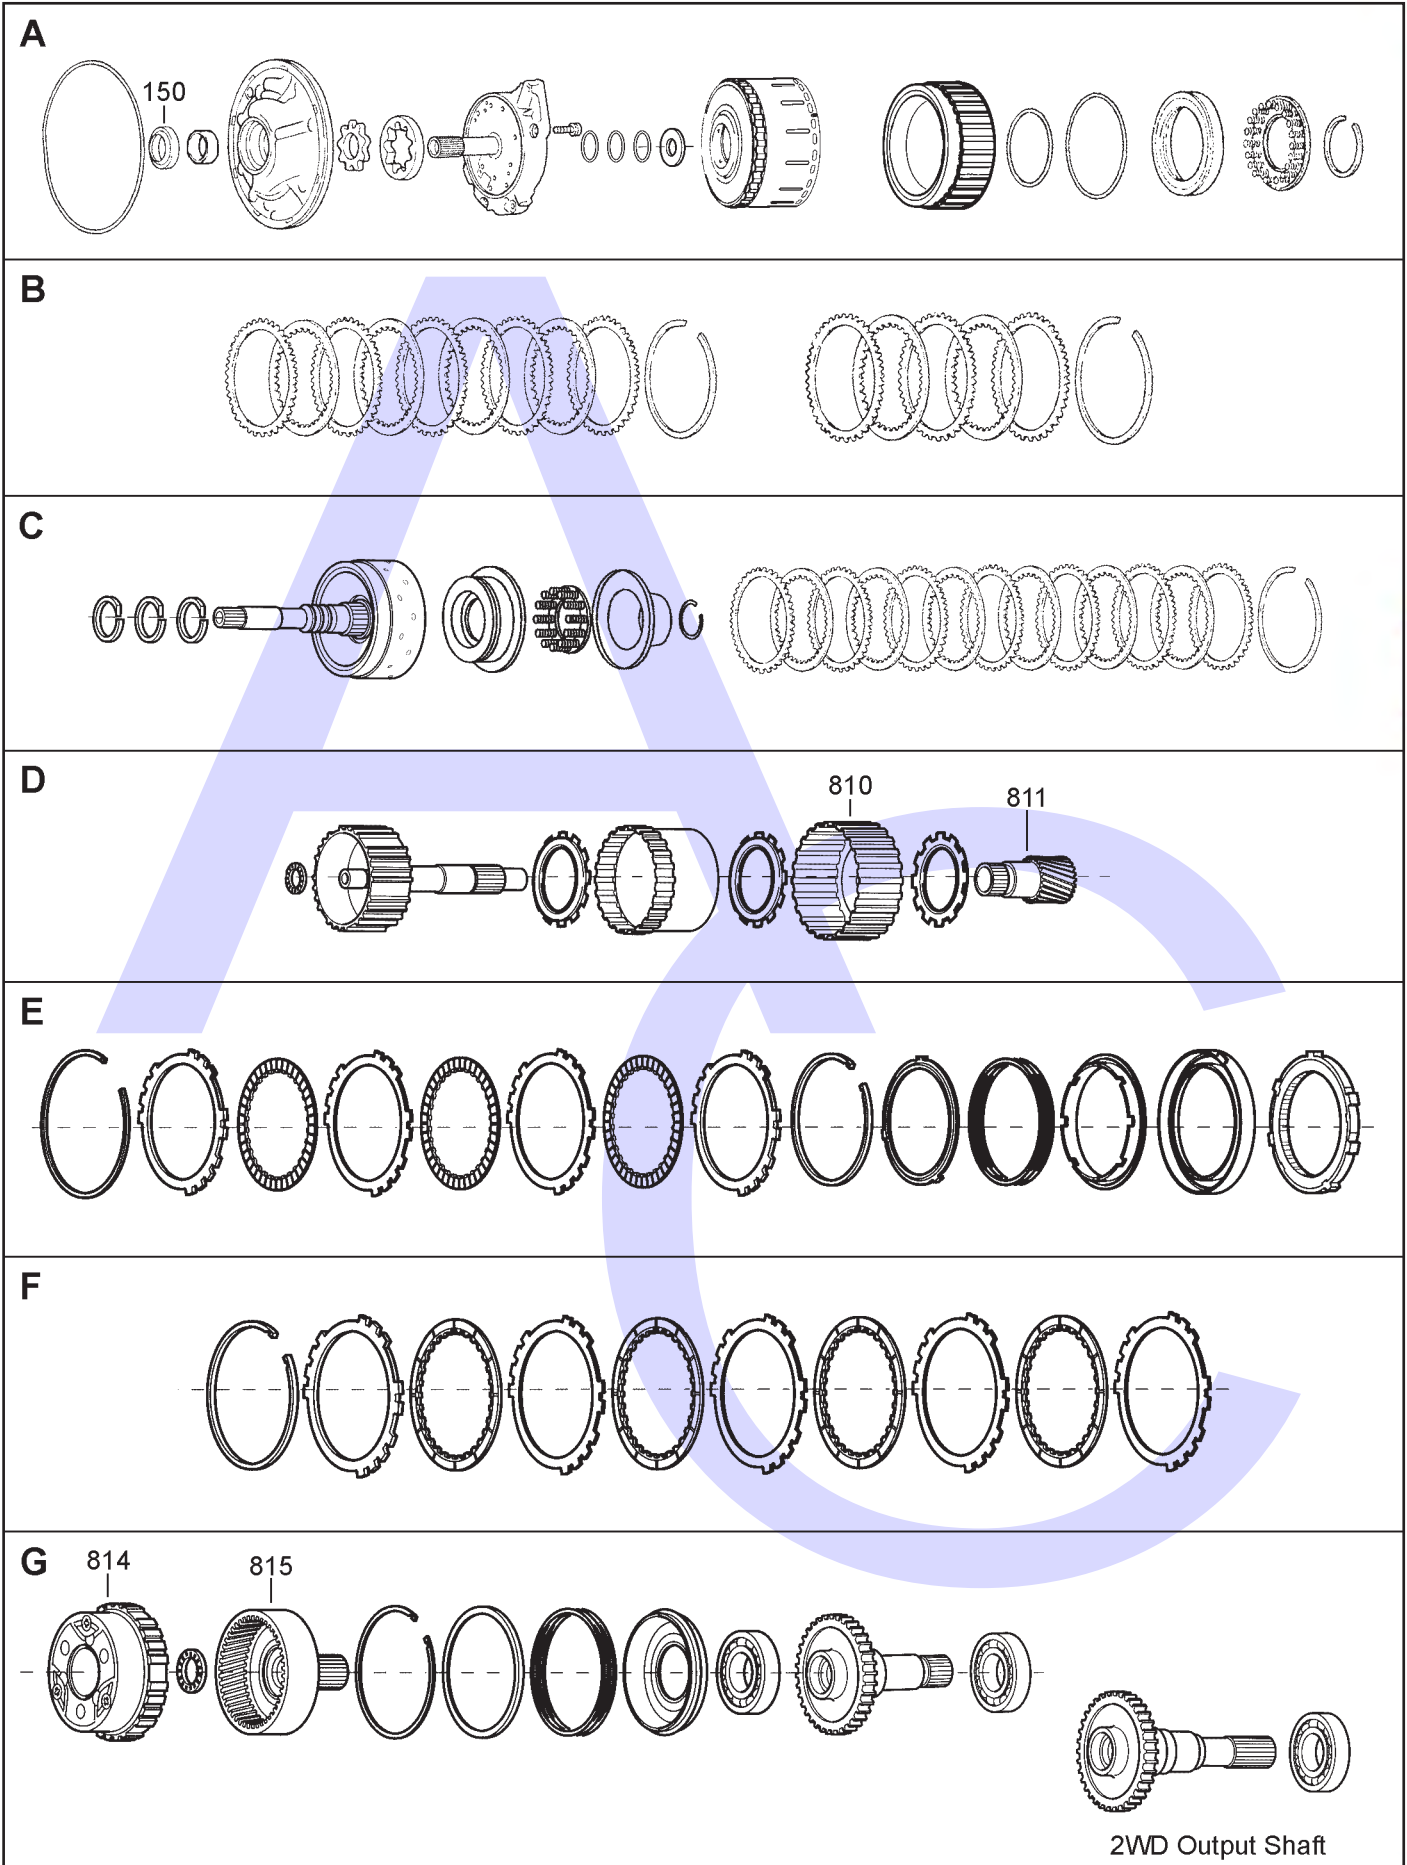

A4Q, A4P, A4J, A4R (Daihatsu)

4 Speed RWD & 4WD (Electronic Control)

AUTOMATIC CHOICE

THE AUTOMATIC TRANSMISSION PARTS WAREHOUSE

A4Q, A4P, A4J, A4R (Daihatsu) 4 Speed RWD & 4WD (Electronic Control)

AUTOMATIC CHOICE

THE AUTOMATIC TRANSMISSION PARTS WAREHOUSE

H

A4Q, A4P, A4J, A4R (Daihatsu)

4 Speed RWD & 4WD (Electronic Control)

AUTOMATIC CHOICE

THE AUTOMATIC TRANSMISSION PARTS WAREHOUSE

ILL NO.	DESCRIPTION	YEARS	QTY	PART NO
KITS				
Kit	Overhaul Kit (Transtec®) (A4P RWD & AWD).....	00-ON	1	A4P.OHK01
GASKETS				
102H	Pan Gasket, Duraprene (A4P)..	00-ON	1	A4P.GAS10
RUBBER COMPONENTS				
METAL CLAD SEALS				
150A	Converter to Pump (A4P)	00-ON	1	A4P.MCS01
151H	Manual Shaft.....	00-ON	1	A130.MCS03
153H	Extension Housing (A4P RWD)	00-ON	1	A4P.MCS02
MOULDED PISTONS				
Kit	Piston Kit (Precision) (Daihatsu A4Q, A4R).....	00-ON	1	U540.PISKIT51
SEALING RINGS				
Kit	Sealing Ring Kit	00-ON	1	A4L.SRK01
FRICITION PLATES				
STEEL PLATES				
PRESSURE PLATES				
SPRINGS & CIRCLIPS				
FILTERS				
BANDS				

ILL NO.	DESCRIPTION	YEARS	QTY	PART NO
BUSHINGS				
THRUST WASHERS & BEARINGS				
ELECTRICAL COMPONENTS				
VALVE BODY PARTS				
HARD PARTS				
810D	Sun Gear Shell (A4P)	00-ON	1	A4P.SUN02
811D	Sun Gear (A4P)	00-ON	1	A4P.SUN01
814G	Front Planetary (A4P)	00-ON	1	A4P.PL01
815G	Annulus, Front Planetary (A4P)	00-ON	1	A4P.PL02
SPECIAL ITEMS				
TOOLS & MANUALS				

ILL NO.	DESCRIPTION	YEARS	QTY	PART NO
---------	-------------	-------	-----	---------