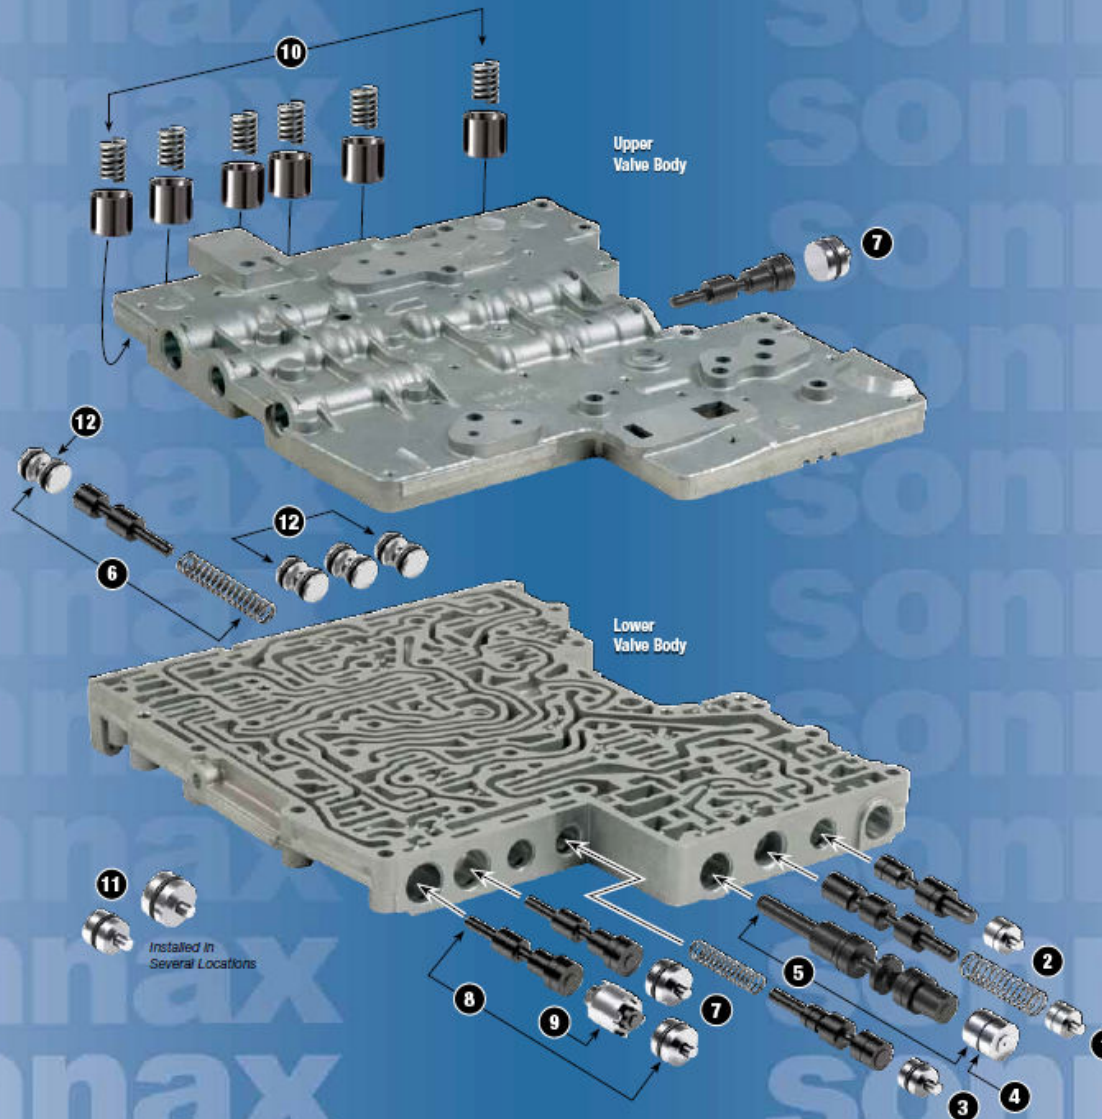

2 6HP19.VA08 Oversized Lubrication Control Valve Kit

Helps cure:

- Low converter pressure
- Lube failure

Note: Requires tool kit F-95740-TL11 & the VB-FIX reaming fixture.

3 6HP19.VA15 Oversized Bypass Clutch Control Valve Kit

Helps cure:

- Converter overheat
- Low TCC release pressure

Note: Requires tool kit F-95740-TL13 & the VB-FIX reaming fixture.

4 6HP19.VA03 Pressure Regulator Sleeve

Helps cure:

- Harsh or erratic line pressure
- Broken parts

5 6HP19.VA01 Oversized Pressure Regulator Valve Kit

Helps cure:

- Delayed or no reverse
- Poor shift quality

Note: Requires tool kit F-95740-TL & the VB-FIX reaming fixture.

6 6HP19.VA10 Oversized Solenoid Pressure Regulator Valve Kit

Helps cure:

- Gear ratio or solenoid codes
- Wrong gear starts

Note: Requires tool kit F-95740-TL17 & the VB-FIX reaming fixture.

7 6HP19.VA17 Oversized Clutch D1 or E Control Valve Kit

Helps cure:

- Flare upshifts or downshift biad-ups
- Excessive clutch overlap & clutch distress