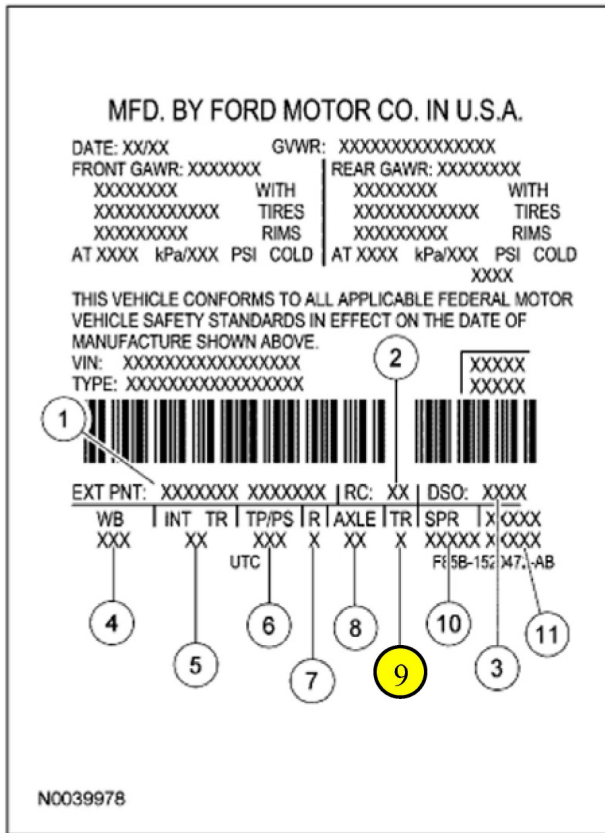

January 01, 2013

6R60/75/80 Valve Body Identification

Valve Body Xpress

Questions? [Email Sonnax Tech Support about this article.](#)

Part Number Chart

Part Number	Description
FZR60	6R60
FZR75	6R75
FZR80	6R80

Identification

It is difficult to identify a 6R60 from a 6R75 or 6R80 without disassembling the valve body because all three look identical from the outside. To correctly identify the transmission/valve body type that you require, look on the Vehicle Certification Label, located on the driver's door. Find the code letter/number under the "TR".

Sample Vehicle Certification Label & Key

Item	Description
1	Exterior paint code
2	Region code
3	Domestic special order
4	Wheelbase code
5	Interior trim code
6	Tape/paint stripe code
7	Radio code
8	Axle code
9	Transmission code
10	Spring code
11	Powertrain calibration information

Identification Key

TR Code	Unit
X	6R60
C	6R75
6	6R80
F	ZF6HP26*
G	ZF6HP26*

*F code applies only to '05 Navigator; G code applies to all other ZF6HP26 years.

Related Units

-
-
-

Related Parts