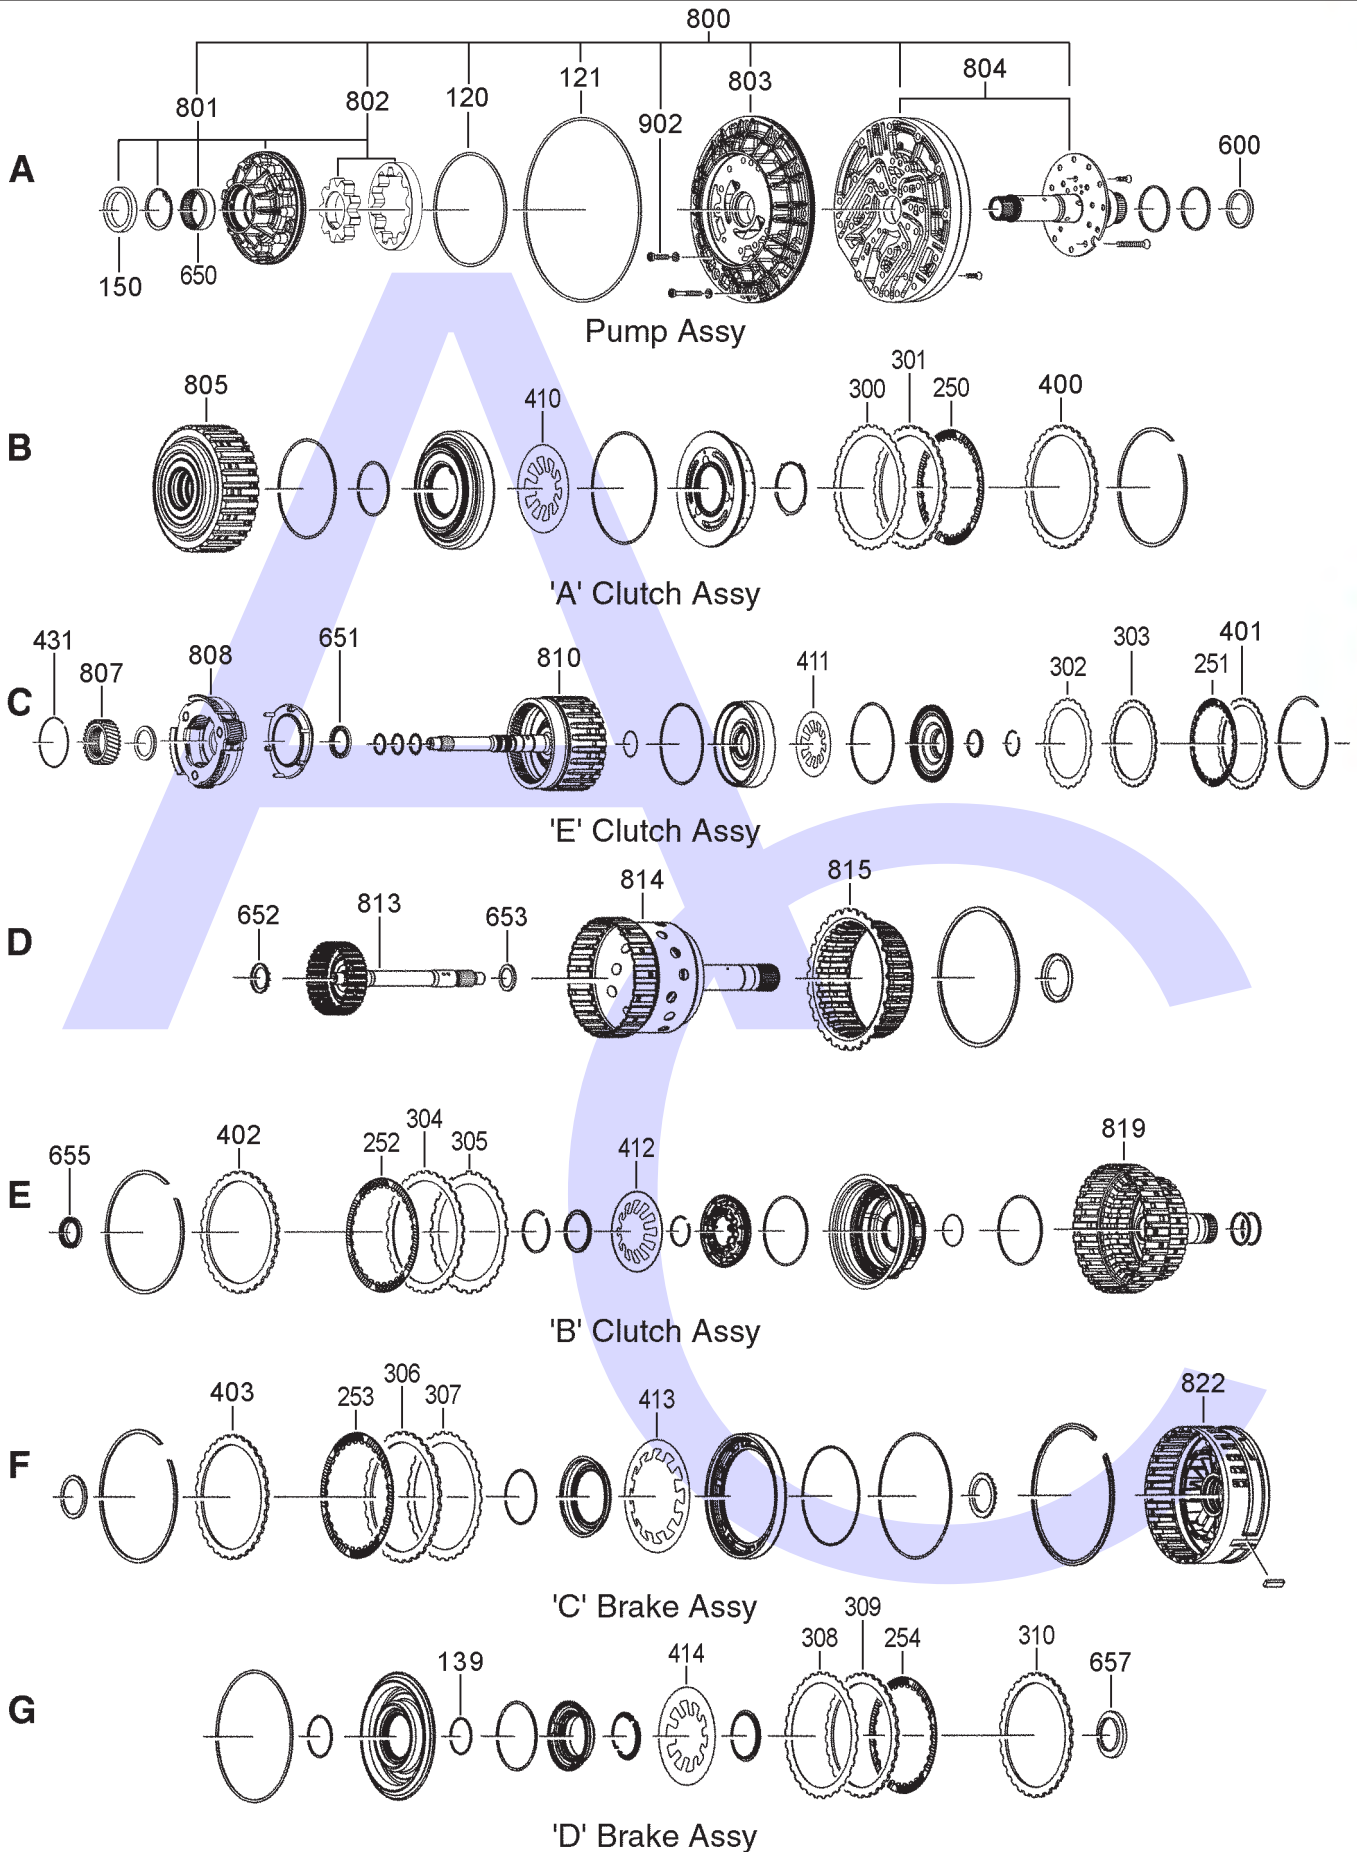

Ford 6R60E/6R75E (2006 - On) 6R80E (2009 - On) 6 SPEED 2WD & 4WD (Full Electronic Control)

AUTOMATIC CHOICE

THE AUTOMATIC TRANSMISSION PARTS WAREHOUSE