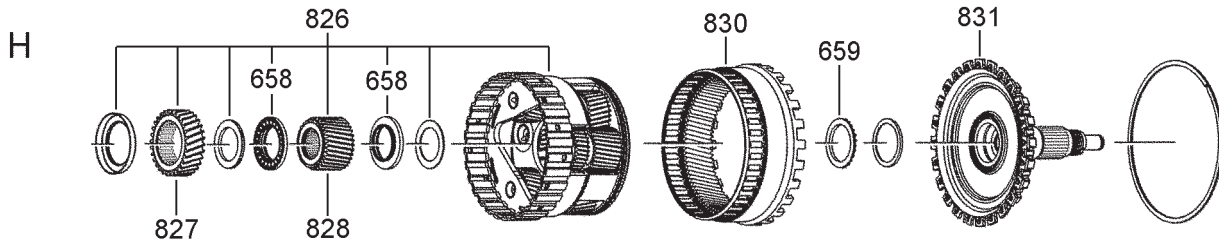

Ford 6R60E/6R75E (2006 - On) 6R80E (2009 - On) 6 SPEED RWD (Full Electronic Control)

AUTOMATIC CHOICE

THE AUTOMATIC TRANSMISSION PARTS WAREHOUSE

Rear Planetary Assembly