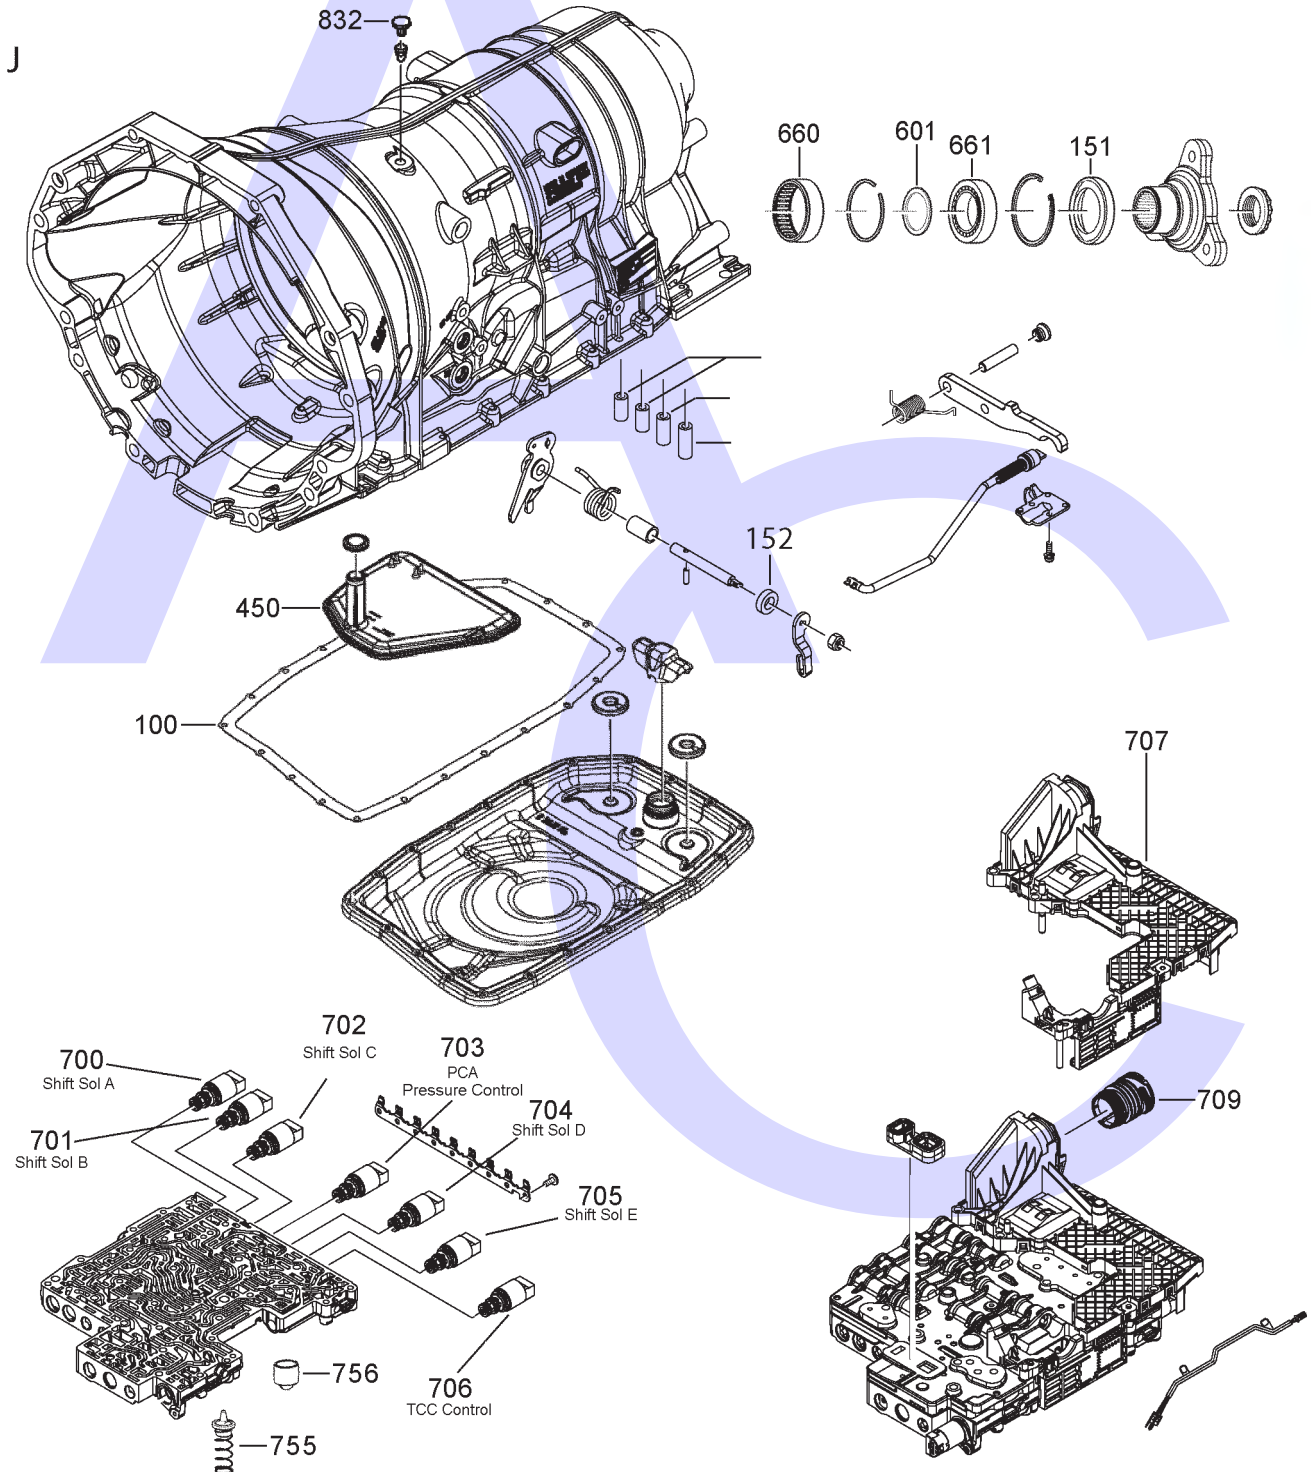

AUTOMATIC CHOICE

THE AUTOMATIC TRANSMISSION PARTS WAREHOUSE

Rear Planetary Assembly

Ford 6R60E/6R75E (2006 - On) 6R80E (2009 - On)

6 SPEED RWD (Full Electronic Control)

AUTOMATIC CHOICE

THE AUTOMATIC TRANSMISSION PARTS WAREHOUSE

ILL NO.	DESCRIPTION	YEARS	QTY	PART NO
KITS				
Kit	Overhaul Kit (Transtec) (6R60E, 6R75E).....	06-ON	1	6R60E.OHK01
Kit	Overhaul Kit (Aftermarket) (6R60E, 6R75E).....	06-ON	1	6R60E.OHK05
Kit	Overhaul Kit (Transtec) (6R80E).....	08-ON	1	6R80E.OHK01
Kit	Overhaul Kit (Precision) (6R80E, Ford Lincoln, Mazda) ..	09-ON	1	6R80E.OHK51
GASKETS				
100J	Pan Gasket	06-ON	1	6R60E.GAS01
RUBBER COMPONENTS				
120A	'O' Ring, Pump to Stator	06-ON	1	4HP24.OR01
121A	'O' Ring, Stator to Case	06-ON	1	5HP18.OR02
127C	'O' Ring, 'E' Clutch Piston (Inner)	06-ON	1	5HP24.OR03
139G	'O' Ring, 'D' Damper Inner	01-ON	1	6HP19.OR02
METAL CLAD SEALS				
150A	Front Pump	06-ON	1	6HP26.MCS01
151J	Extension Housing (2wd).....	06-ON	1	6HP26.MCS02
151J	Extension Housing (2wd) (6R80E, 64mm x 80mm x 8mm) ..	06-ON	1	6R80E.MCS01
151J	Extension Housing (4wd).....	06-ON	1	6HP26.MCS03
152J	Selector Shaft Seal (10mm x 18mm x 5mm).....	06-ON	1	3HP22.MCS03
MOULDED PISTONS				
SEALING RINGS				
Kit	Sealing Ring Kit (6R60/75E).....	06-ON	1	6R60E.SRK01
FRICITION PLATES				
Kit	Friction Plate (6R60E) (Alto).....	06-ON	1	6R60E.FRK51
Kit	Friction Plate (6R80E) (Alto).....	08-ON	1	6R60E.FRK52
Kit	Friction Plate (6R80E) (Precision).....	09-ON	1	6R80E.FRK01
250B	'A' Clutch	06-ON	4-5	6HP26.FRP01
251C	'E' Clutch (6R60E, 6R75E).....	06-ON	5-7	6HP26.FRP06
251C	'E' Clutch (6R80E, 2.00mm)	08-ON	5-7	6R80E.FRP01
252E	'B' Clutch	06-ON	4-5	6HP26.FRP03
253F	'C' Brake.....	06-ON	4-5	6HP26.FRP03
254G	'D' Brake.....	06-ON	6-7	6HP26.FRP01
STEEL PLATES				
Kit	Steel Plate (6R60E)	06-ON	1	6R60E.STK01
Kit	Steel Plate (6R80E)	07-ON	1	6R60E.STK02
300B	Waved Steel 'A' Clutch.....	06-ON	1	6HP26.STP11
301B	'A' Clutch Steel (3.00mm)	06-ON	4-5	6HP26.STP01
302C	Waved Steel 'E' Clutch.....	06-ON	1	6HP26.STP07