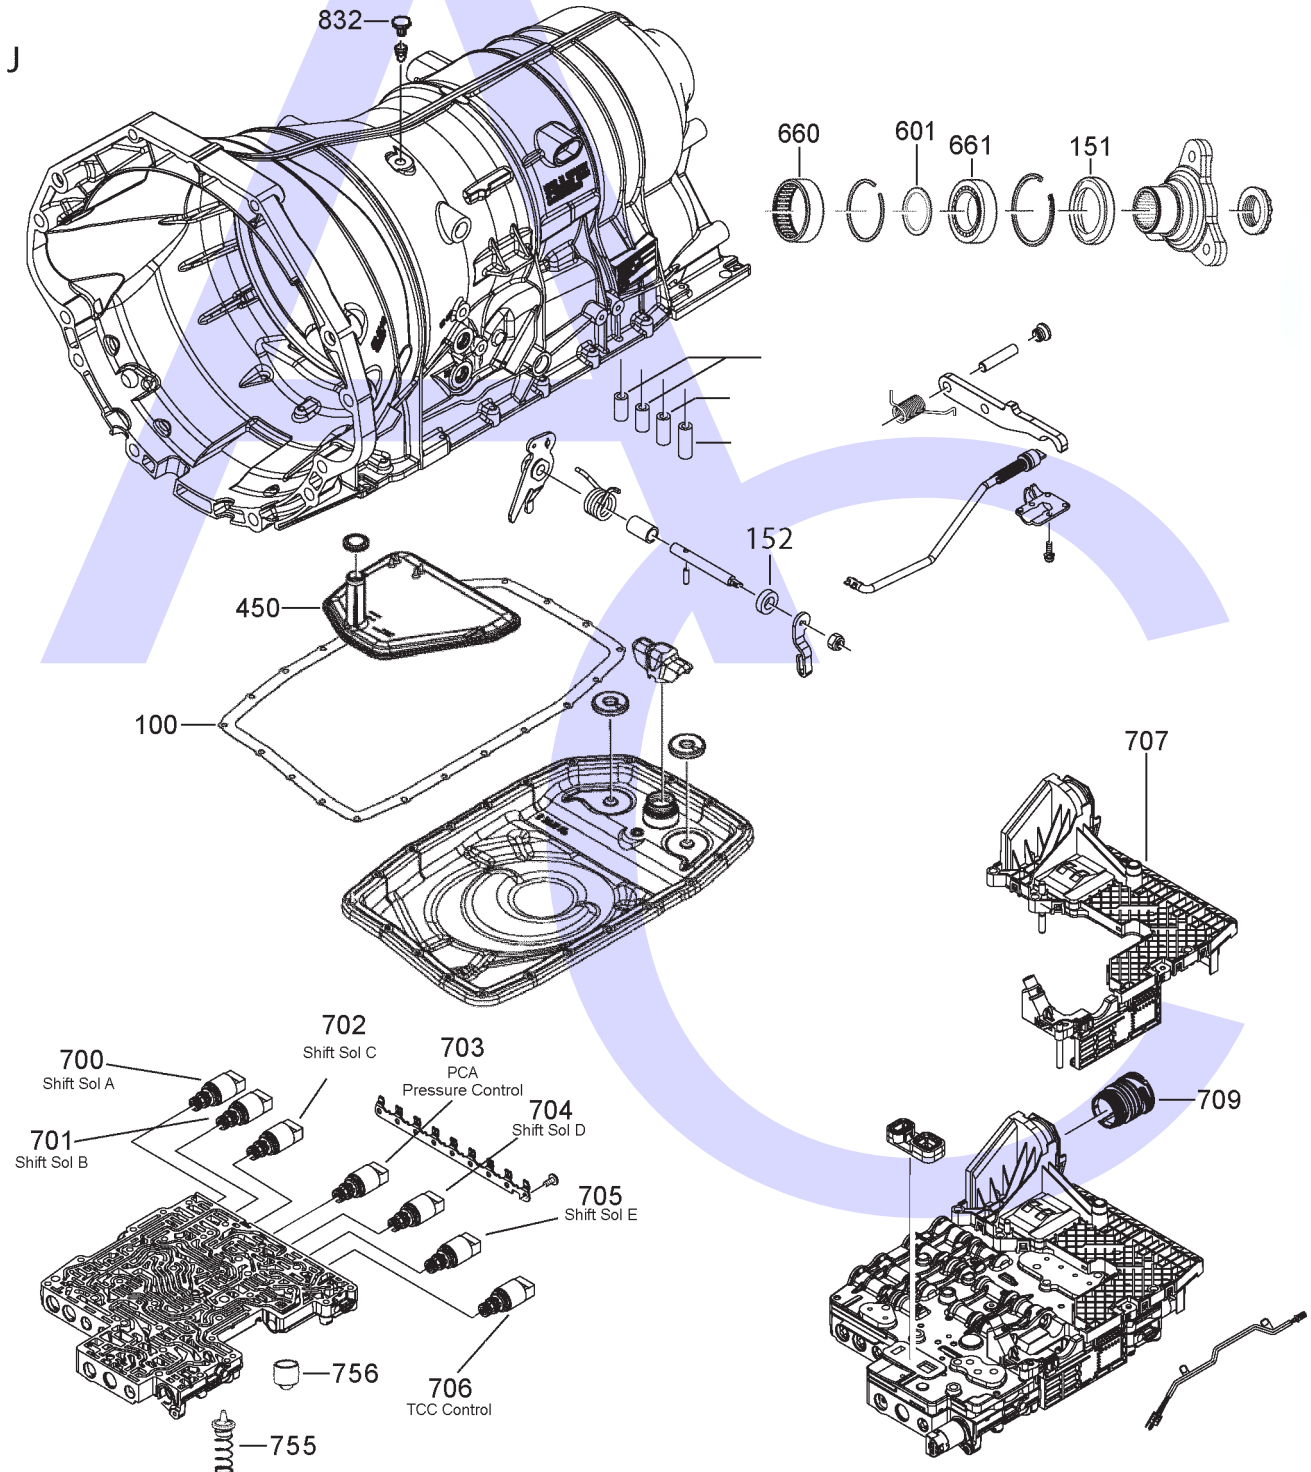

Ford 6R60E/6R75E (2006 - On) 6R80E (2009 - On)

6 SPEED RWD (Full Electronic Control)

AUTOMATIC CHOICE

THE AUTOMATIC TRANSMISSION PARTS WAREHOUSE

ILL NO.	DESCRIPTION	YEARS	QTY	PART NO
KITS				
Kit	Overhaul Kit (Transtec) (6R60E, 6R75E).....	06-ON	1	6R60E.OHK01
Kit	Overhaul Kit (Aftermarket) (6R60E, 6R75E).....	06-ON	1	6R60E.OHK05
Kit	Overhaul Kit (Transtec) (6R80E).....	08-ON	1	6R80E.OHK01
Kit	Overhaul Kit (Precision) (6R80E, Ford Lincoln, Mazda) ..	09-ON	1	6R80E.OHK51
GASKETS				
100J	Pan Gasket	06-ON	1	6R60E.GAS01
RUBBER COMPONENTS				
120A	'O' Ring, Pump to Stator	06-ON	1	4HP24.OR01
121A	'O' Ring, Stator to Case	06-ON	1	5HP18.OR02
127C	'O' Ring, 'E' Clutch Piston (Inner)	06-ON	1	5HP24.OR03
139G	'O' Ring, 'D' Damper Inner	01-ON	1	6HP19.OR02
METAL CLAD SEALS				
150A	Front Pump	06-ON	1	6HP26.MCS01
151J	Extension Housing (2wd).....	06-ON	1	6HP26.MCS02
151J	Extension Housing (2wd) (6R80E, 64mm x 80mm x 8mm) ..	06-ON	1	6R80E.MCS01
151J	Extension Housing (4wd).....	06-ON	1	6HP26.MCS03
152J	Selector Shaft Seal (10mm x 18mm x 5mm).....	06-ON	1	3HP22.MCS03
MOULDED PISTONS				
SEALING RINGS				
Kit	Sealing Ring Kit (6R60/75E).....	06-ON	1	6R60E.SRK01
FRICTION PLATES				
Kit	Friction Plate (6R60E) (Alto).....	06-ON	1	6R60E.FRK51
Kit	Friction Plate (6R80E) (Alto).....	08-ON	1	6R60E.FRK52
Kit	Friction Plate (6R80E) (Precision).....	09-ON	1	6R80E.FRK01
250B	'A' Clutch	06-ON	4-5	6HP26.FRP01
251C	'E' Clutch (6R60E, 6R75E).....	06-ON	5-7	6HP26.FRP06
251C	'E' Clutch (6R80E, 2.00mm)	08-ON	5-7	6R80E.FRP01
252E	'B' Clutch	06-ON	4-5	6HP26.FRP03
253F	'C' Brake.....	06-ON	4-5	6HP26.FRP03
254G	'D' Brake.....	06-ON	6-7	6HP26.FRP01
STEEL PLATES				
Kit	Steel Plate (6R60E)	06-ON	1	6R60E.STK01
Kit	Steel Plate (6R80E)	07-ON	1	6R60E.STK02
300B	Waved Steel 'A' Clutch.....	06-ON	1	6HP26.STP11
301B	'A' Clutch Steel (3.00mm)	06-ON	4-5	6HP26.STP01
302C	Waved Steel 'E' Clutch.....	06-ON	1	6HP26.STP07