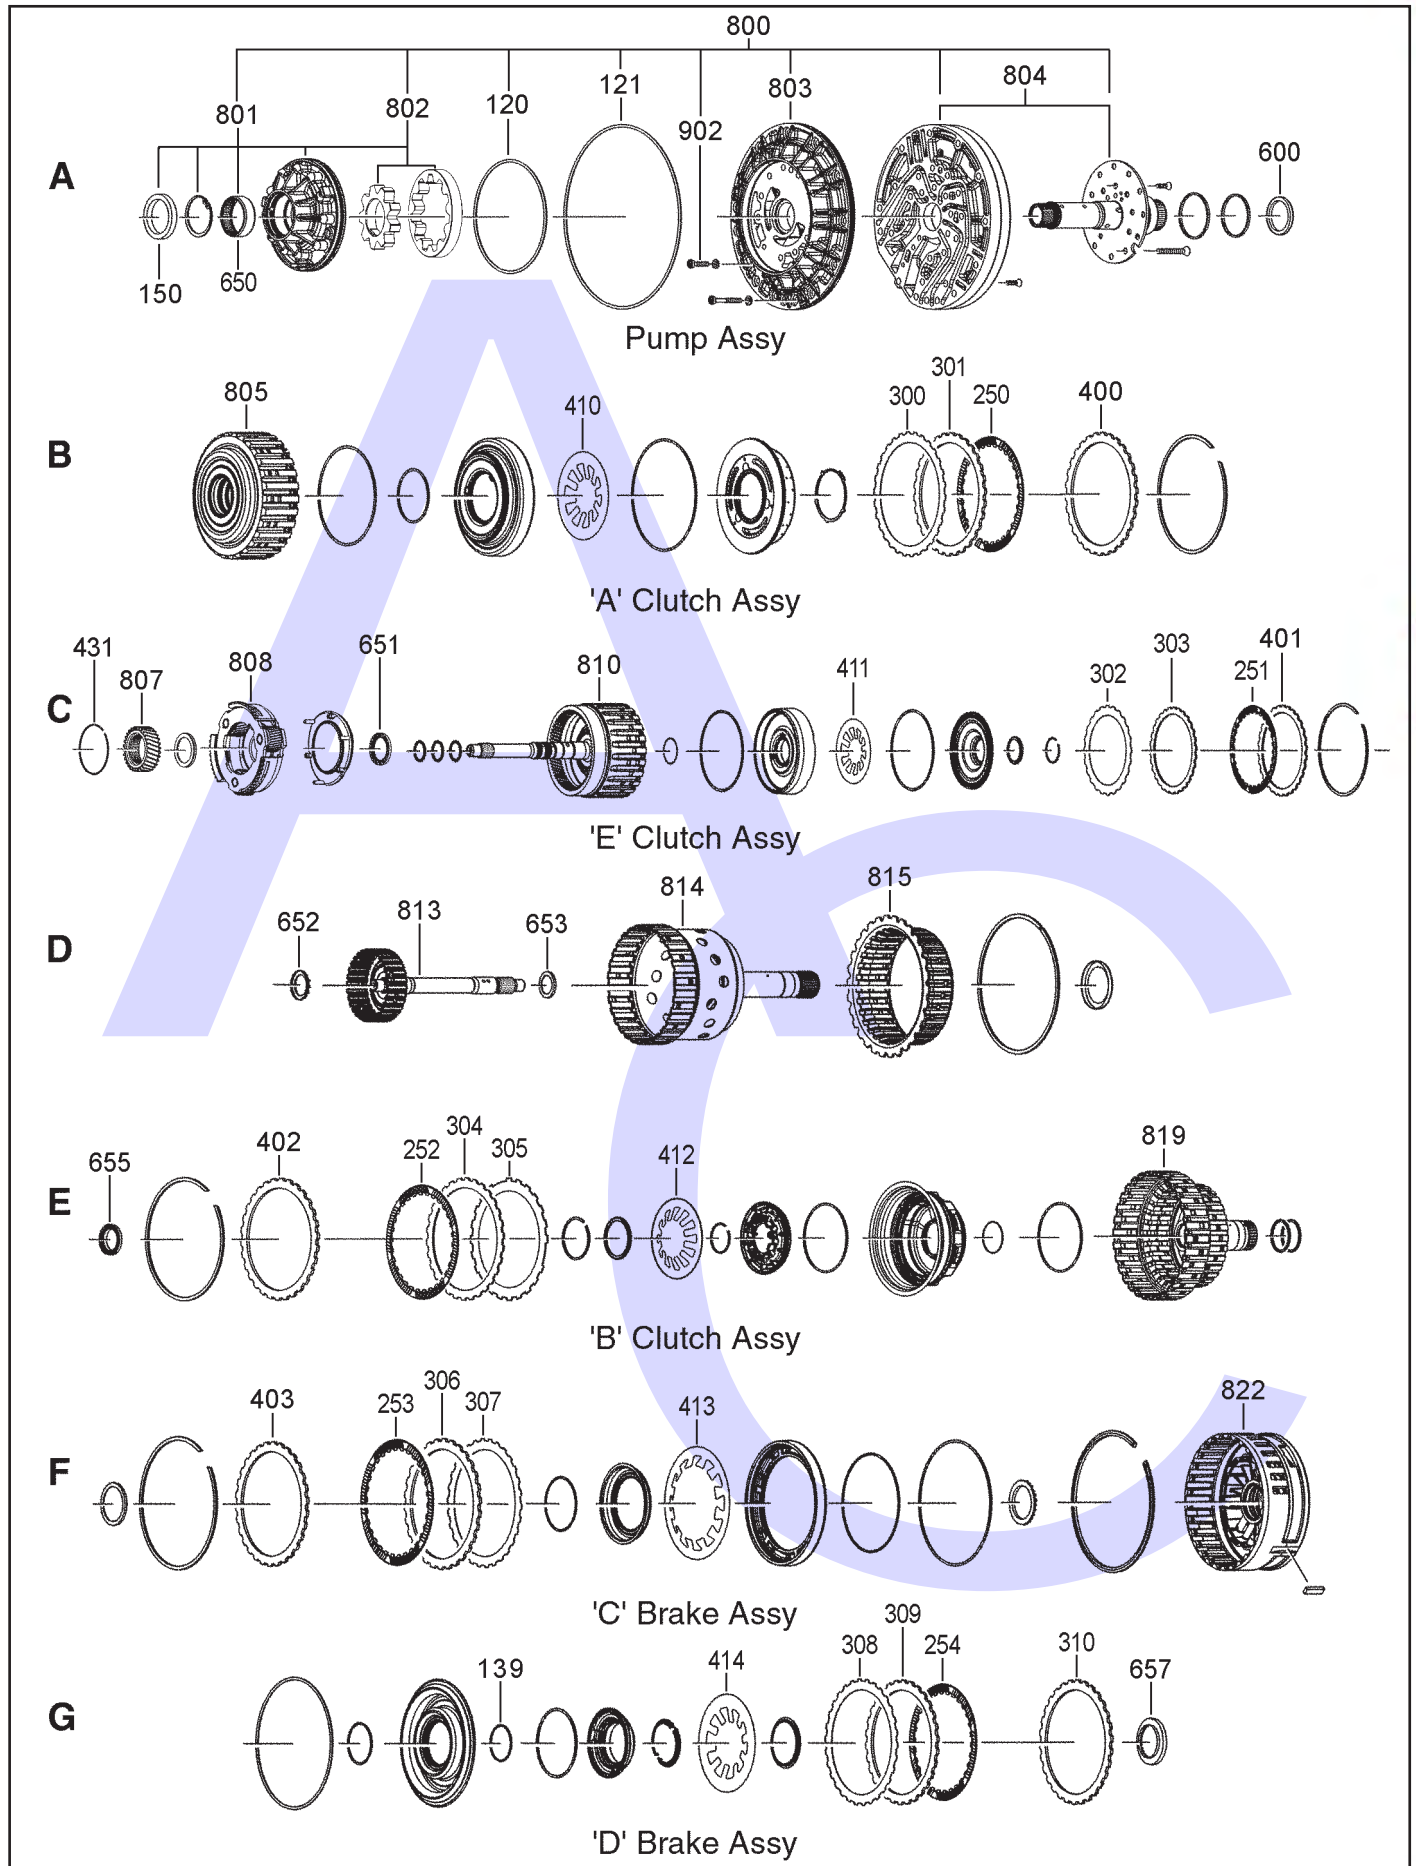

Ford 6R60E/6R75E (2006 - On) 6R80E (2009 - On) 6 SPEED 2WD & 4WD (Full Electronic Control)

AUTOMATIC CHOICE

THE AUTOMATIC TRANSMISSION PARTS WAREHOUSE

Ford 6R60E/6R75E (2006 - On) 6R80E (2009 - On) 6 SPEED RWD (Full Electronic Control)

ILL NO.	DESCRIPTION	YEARS	QTY	PART NO
KITS				
Kit	Overhaul Kit (Transtec) (6R60E, 6R75E).....	06-ON	1	6R60E.OHK01
Kit	Overhaul Kit (Aftermarket) (6R60E, 6R75E).....	06-ON	1	6R60E.OHK05
Kit	Overhaul Kit (Transtec) (6R80E).....	08-ON	1	6R80E.OHK01
Kit	Overhaul Kit (Precision) (6R80E, Ford Lincoln, Mazda) ..	09-ON	1	6R80E.OHK51
GASKETS				
100J	Pan Gasket	06-ON	1	6R60E.GAS01
RUBBER COMPONENTS				
120A	'O' Ring, Pump to Stator	06-ON	1	4HP24.OR01
121A	'O' Ring, Stator to Case	06-ON	1	5HP18.OR02
127C	'O' Ring, 'E' Clutch Piston (Inner)	06-ON	1	5HP24.OR03
139G	'O' Ring, 'D' Damper Inner	01-ON	1	6HP19.OR02
METAL CLAD SEALS				
150A	Front Pump	06-ON	1	6HP26.MCS01
151J	Extension Housing (2wd).....	06-ON	1	6HP26.MCS02
151J	Extension Housing (2wd) (6R80E, 64mm x 80mm x 8mm) ..	06-ON	1	6R80E.MCS01
151J	Extension Housing (4wd).....	06-ON	1	6HP26.MCS03
152J	Selector Shaft Seal (10mm x 18mm x 5mm).....	06-ON	1	3HP22.MCS03
MOULDED PISTONS				
SEALING RINGS				
Kit	Sealing Ring Kit (6R60/75E).....	06-ON	1	6R60E.SRK01
FRICITION PLATES				
Kit	Friction Plate (6R60E) (Alto).....	06-ON	1	6R60E.FRK51
Kit	Friction Plate (6R80E) (Alto).....	08-ON	1	6R60E.FRK52
Kit	Friction Plate (6R80E) (Precision).....	09-ON	1	6R80E.FRK01
250B	'A' Clutch	06-ON	4-5	6HP26.FRP01
251C	'E' Clutch (6R60E, 6R75E).....	06-ON	5-7	6HP26.FRP06
251C	'E' Clutch (6R80E, 2.00mm)	08-ON	5-7	6R80E.FRP01
252E	'B' Clutch	06-ON	4-5	6HP26.FRP03
253F	'C' Brake.....	06-ON	4-5	6HP26.FRP03
254G	'D' Brake.....	06-ON	6-7	6HP26.FRP01
STEEL PLATES				
Kit	Steel Plate (6R60E)	06-ON	1	6R60E.STK01
Kit	Steel Plate (6R80E)	07-ON	1	6R60E.STK02
300B	Waved Steel 'A' Clutch.....	06-ON	1	6HP26.STP11
301B	'A' Clutch Steel (3.00mm)	06-ON	4-5	6HP26.STP01
302C	Waved Steel 'E' Clutch.....	06-ON	1	6HP26.STP07