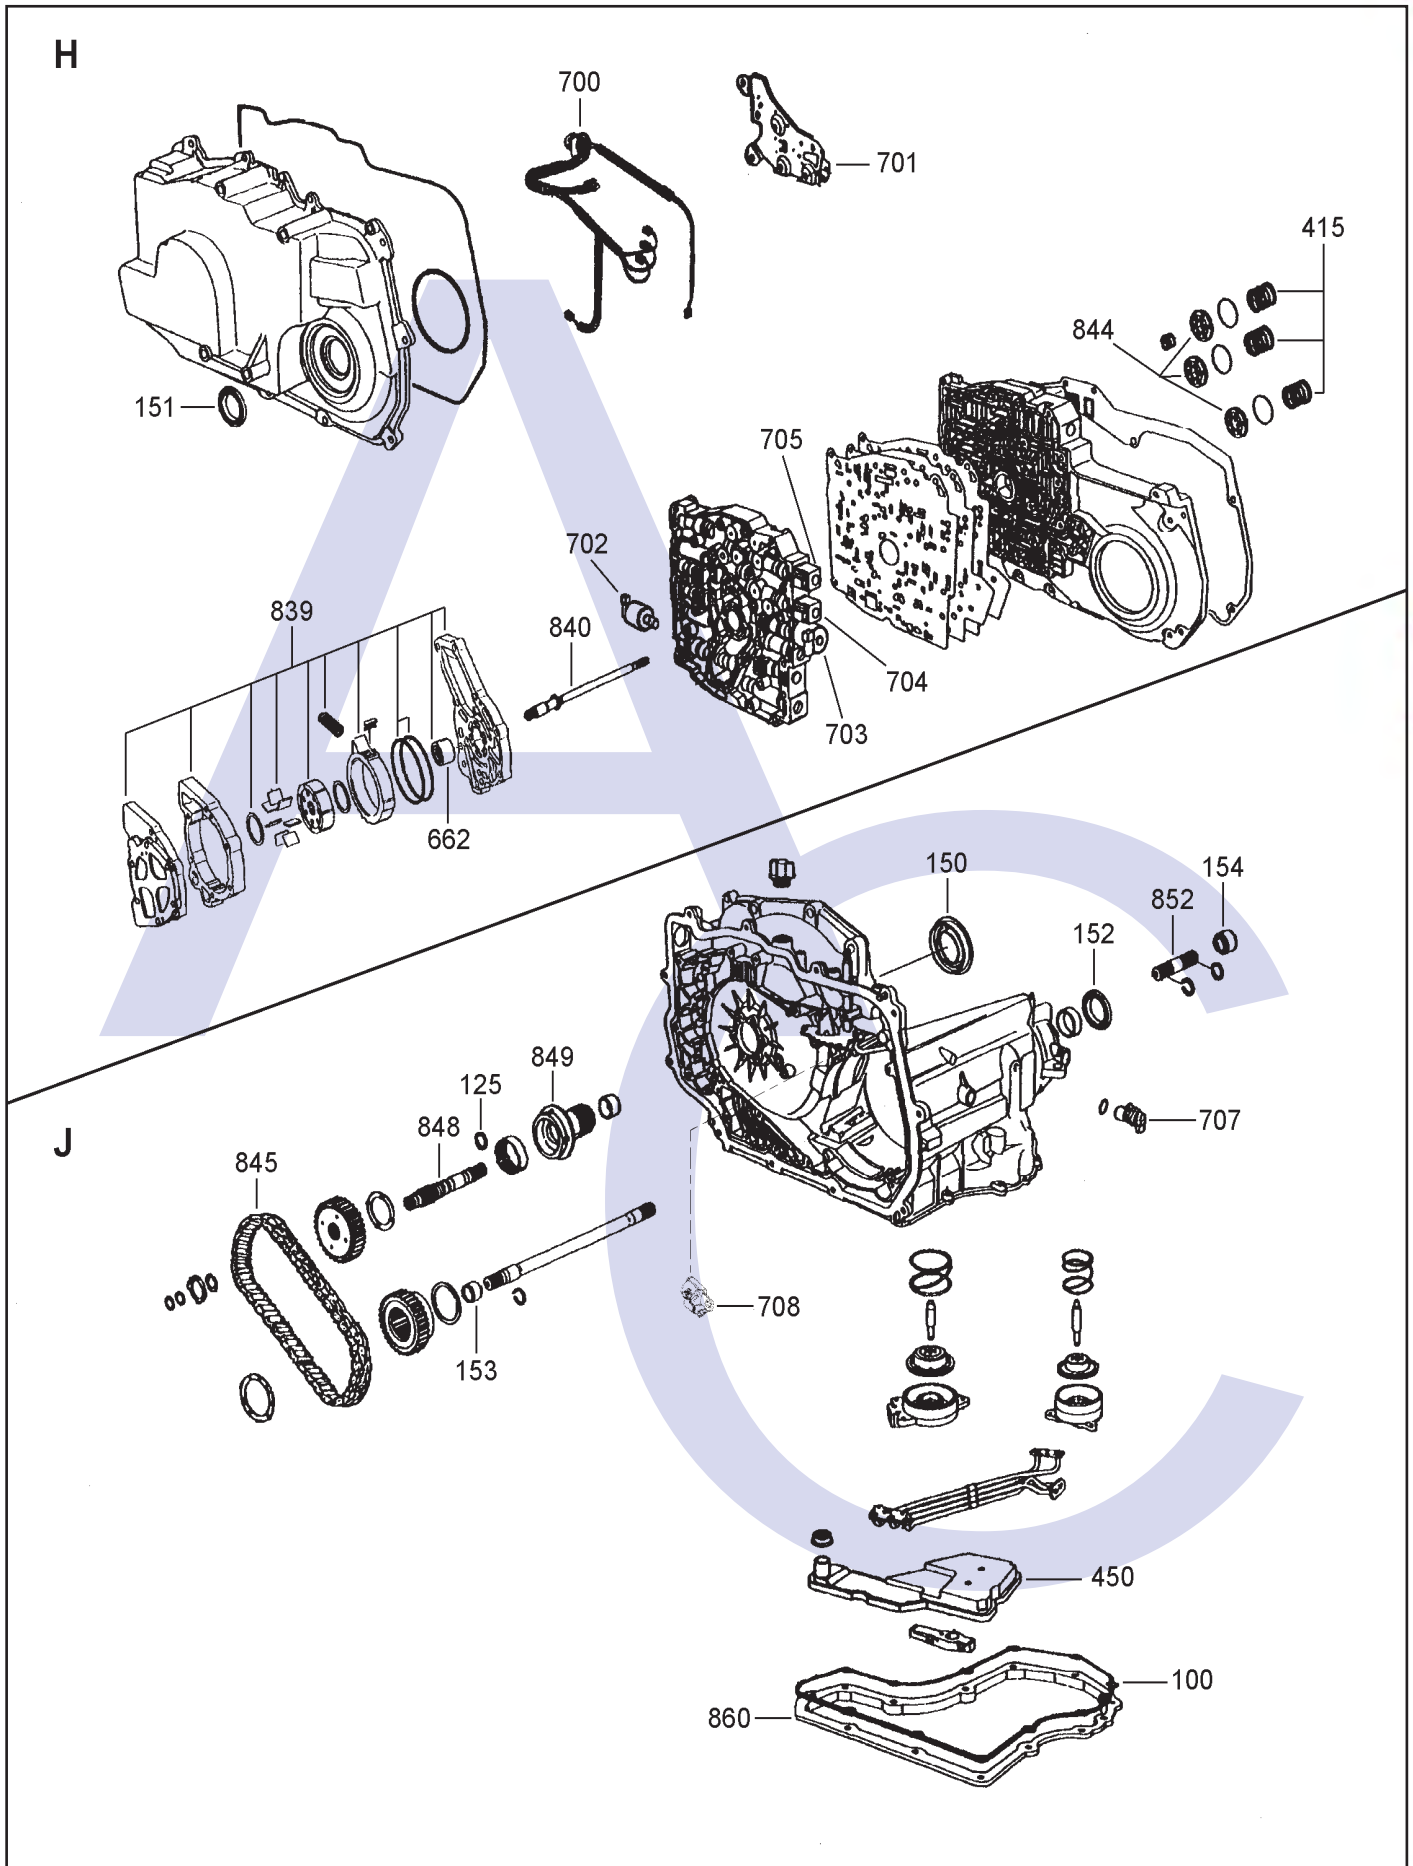

4T40E, 4T45E 4 SPEED FWD (Full Electronic Control)

AUTOMATIC CHOICE

THE AUTOMATIC TRANSMISSION PARTS WAREHOUSE

ILL NO.	DESCRIPTION	YEARS	QTY	PART NO
KITS				
Kit	Master Overhaul	95-ON	1	4T40E.MOHK01
Kit	Overhaul Kit (Transtec) (Inc Moulded Pistons)	95-ON	1	4T40E.OHK01
GASKETS				
100J	Bottom Pan	95-ON	1	4T40E.GAS01
RUBBER COMPONENTS				
125J	Turbine Shaft 'O' Ring (Green Coated)	95-ON	1	TH125.OR01
METAL CLAD SEALS				
150J	Converter Seal	95-ON	1	TH125.MCS01
151H	Axle Left Hand	95-ON	1	4T40E.MCS02
152J	Axle Seal Right Hand	95-ON	1	4T40E.MCS02
153J	Axle Sleeve Right Hand (Inner) (Axle Seal Runs on This)	95-ON	1	4T40E.MCS03
154J	Axle Sleeve Left Hand (Inner) (Axle Seal Runs on This)	95-ON	1	4T40E.MCS03
NI	Manual Lever	95-ON	1	4L30E.MCS04
MOULDED PISTONS				
170A	2nd Clutch	95-ON	1	4T40E.PIS04
171B	Reverse Input	95-ON	1	4T40E.PIS03
172C	Coast Clutch	95-ON	1	4T40E.PIS05
173D	Direct Clutch	95-ON	1	4T40E.PIS02
174F	Forward Clutch	95-ON	1	4T40E.PIS01
SEALING RINGS				
200A	Driven Sprocket Support	95-ON	2	4T40E.SSR01
202G	Forward Clutch	95-ON	2	4T40E.SSR02
FRICITION PLATES				
Kit	Friction Plate (Aftermarket)	95-ON	1	4T40E.FRK01
Kit	Friction Plate (Alto)	95-ON	1	4T40E.FRK51
250A	2nd Brake (167mm OD x 1.80mm x 36T) ..	95-ON	3	4T40E.FRP04
251B	Reverse Input Clutch (134.7mm OD x 1.80mm x 48T)	95-ON	3	4T40E.FRP03
252C	Coast Clutch (83mm OD x 1.80mm x 20T)	95-ON	4	4T40E.FRP05
253D	Direct Clutch (External Teeth) (99.75mm ID x 1.80mm x 36T) .	95-ON	6	4T40E.FRP02
254F	Forward Clutch (127mm OD x 1.80mm x 30T) ..	95-ON	7	4T40E.FRP01
STEEL PLATES				
Kit	Steel Plate (Aftermarket)	95-97	1	4T40E.STK01
Kit	Steel Plate (Alto)	95-97	1	4T40E.STK51
Kit	Steel Plate (Alto) (With Turbulator Hole Steels)....	98-ON	1	4T40E.STK52
300A	2nd Clutch (Waved) (121.7mm ID x 1.78mm x 0T) ...	95-ON	1	4T40E.STP07