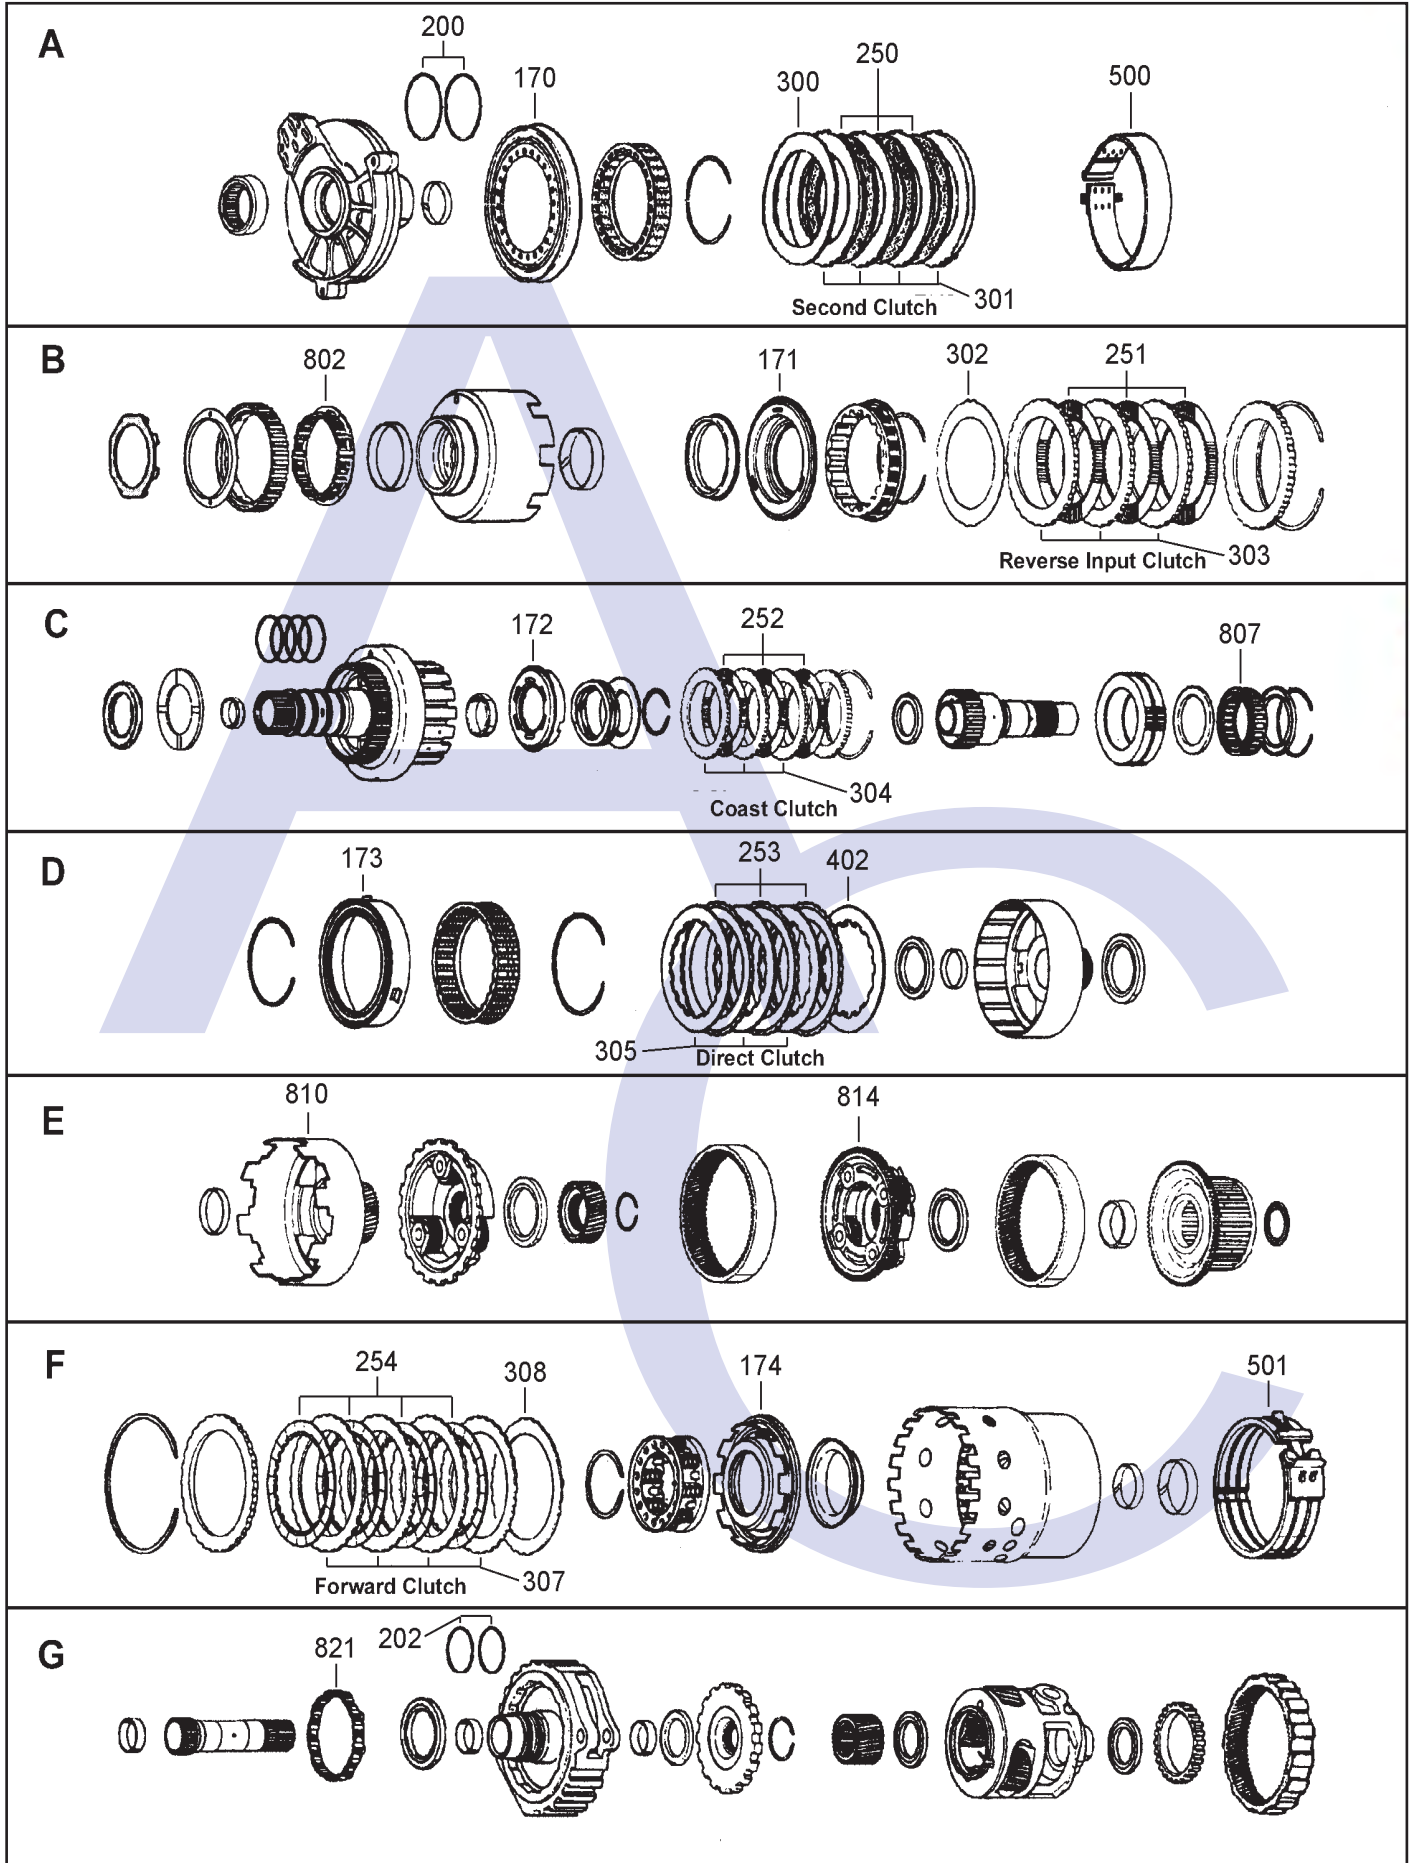

4T40E, 4T45E

4 SPEED FWD (Full Electronic Control)

AUTOMATIC CHOICE

THE AUTOMATIC TRANSMISSION PARTS WAREHOUSE