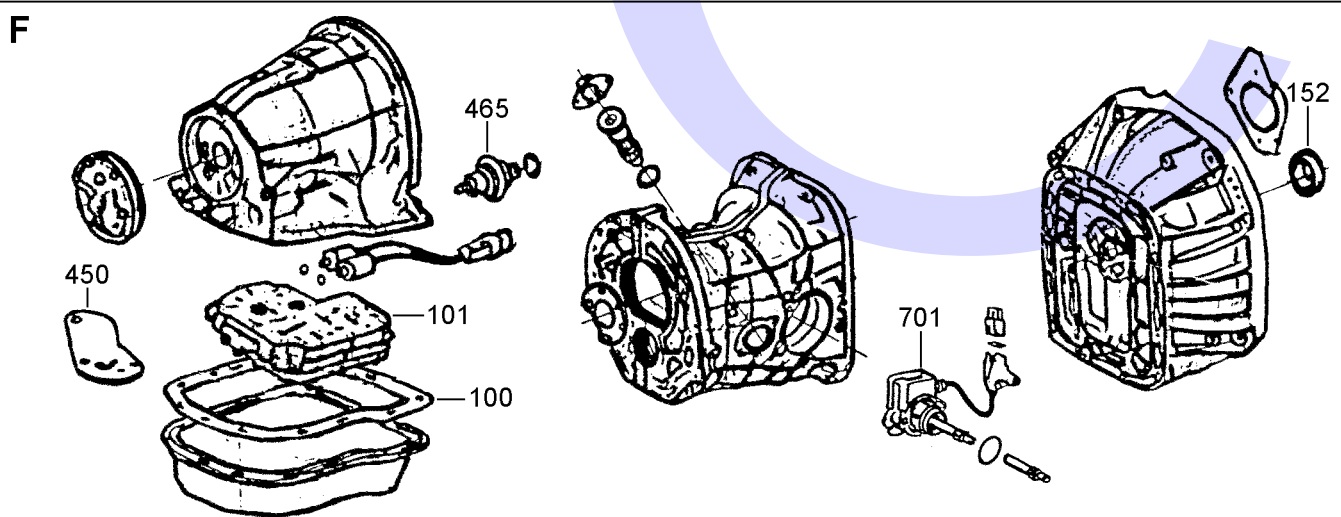

# RENAULT 4141

## 3 SPEED IN LINE FWD (Electronic Control)

AUTOMATIC CHOICE

THE AUTOMATIC TRANSMISSION PARTS WAREHOUSE

## 3 SPEED IN LINE FWD (Electronic Control)

AUTOMATIC CHOICE

THE AUTOMATIC TRANSMISSION PARTS WAREHOUSE

ILL NO.	DESCRIPTION	YEARS	QTY	PART NO
<b>KITS</b>				
Kit	Overhaul Kit .....	81-ON	1	4141.OHK01
Kit	Gasket & Seal .....	81-ON	1	4141.GSK01
Kit	Gasket + Seal Kit (OEM) .....	81-ON	1	4141.GSK01
<b>GASKETS</b>				
Kit	Gasket .....	81-ON	1	4141.GK01
100F	Pan Gasket .....	81-ON	1	4141.GAS01
101F	Valve Body Gasket .....	81-ON	1	4141.GAS04
<b>RUBBER COMPONENTS</b>				
Kit	Rubber Kit .....	81-ON	1	4141.ORK01
<b>METAL CLAD SEALS</b>				
150E	Front Planetary Shaft (65mm x 45mm x 10mm) .....	81-ON	1	4141.MCS02
151E	Rear Planetary Shaft (42mm x 30mm x 7mm) .....	81-ON	1	4141.MCS03
152F	Converter Seal (70mm x 48mm x 10mm) .....	81-ON	1	4141.MCS01
NI	Differential Seal Metal Case (58mm x 36mm x 20mm) .....	81-ON	2	4141.MCS05
NI	Differential Seal Rubber Case (58mm x 42mm x 13mm) .....	81-ON	2	4141.MCS04
<b>SEALING RINGS</b>				
Kit	Sealing Ring Kit .....	81-ON	1	4141.SRK01
200A	Shaft Sealing Ring Spigot in Case Large .....	81-ON	2	4141.SSR02
201A	Shaft Sealing Ring Spigot in Case Small .....	81-ON	1	4141.SSR01
202B	Shaft Sealing Ring .....	81-ON	1	4141.SSR03
'E1'	Clutch Drum .....	81-ON	1	4141.SSR03
<b>FRICTION PLATES</b>				
Kit	Friction Plate (Alto) .....	81-ON	1	4141.FRK51
250A	'E2' (Intermediate/2nd Clutch) (132.6mm OD x 2.50mm x 30T) .....	81-ON	4	TH180.FRP02
251B	'E1' (High/3rd Clutch) (98.3mm OD x 2.50mm x 12T) .....	81-ON	4	TH180.FRP01
252C	'F2' (Low Brake) (162.6mm OD x 2.50mm x 36T) .....	81-ON	4	TH180.FRP03
253D	'F1' (Reverse Brake) (162.6mm OD x 2.50mm x 36T) .....	81-ON	3	TH180.FRP03
<b>STEEL PLATES</b>				
Kit	Steel Plate (Alto) .....	81-ON	1	4141.STK51
<b>PRESSURE PLATES</b>				