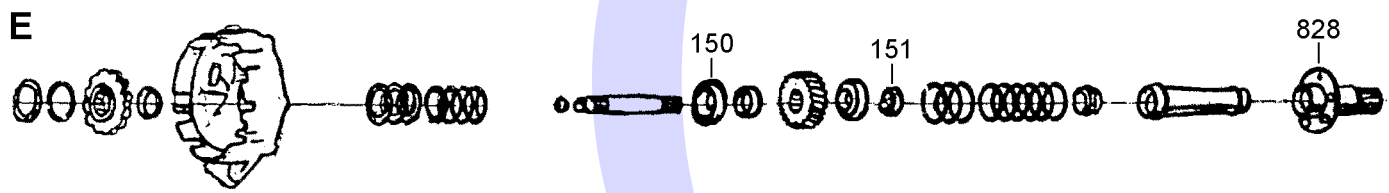

# RENAULT 4141

## 3 SPEED IN LINE FWD (Electronic Control)

AUTOMATIC CHOICE

THE AUTOMATIC TRANSMISSION PARTS WAREHOUSE

## 3 SPEED IN LINE FWD (Electronic Control)

AUTOMATIC CHOICE

THE AUTOMATIC TRANSMISSION PARTS WAREHOUSE

ILL NO.	DESCRIPTION	YEARS	QTY	PART NO
<b>KITS</b>				
Kit	Overhaul Kit .....	81-ON	1	4141.OHK01
Kit	Gasket & Seal .....	81-ON	1	4141.GSK01
Kit	Gasket + Seal Kit (OEM) .....	81-ON	1	4141.GSK01
<b>GASKETS</b>				
Kit	Gasket .....	81-ON	1	4141.GK01
100F	Pan Gasket .....	81-ON	1	4141.GAS01
101F	Valve Body Gasket .....	81-ON	1	4141.GAS04
<b>RUBBER COMPONENTS</b>				
Kit	Rubber Kit .....	81-ON	1	4141.ORK01
<b>METAL CLAD SEALS</b>				
150E	Front Planetary Shaft (65mm x 45mm x 10mm) .....	81-ON	1	4141.MCS02
151E	Rear Planetary Shaft (42mm x 30mm x 7mm) .....	81-ON	1	4141.MCS03
152F	Converter Seal (70mm x 48mm x 10mm) .....	81-ON	1	4141.MCS01
NI	Differential Seal Metal Case (58mm x 36mm x 20mm) .....	81-ON	2	4141.MCS05
NI	Differential Seal Rubber Case (58mm x 42mm x 13mm) .....	81-ON	2	4141.MCS04
<b>SEALING RINGS</b>				
Kit	Sealing Ring Kit .....	81-ON	1	4141.SRK01
200A	Shaft Sealing Ring Spigot in Case Large .....	81-ON	2	4141.SSR02
201A	Shaft Sealing Ring Spigot in Case Small .....	81-ON	1	4141.SSR01
202B	Shaft Sealing Ring .....	81-ON	1	4141.SSR03
'E1'	Clutch Drum .....	81-ON	1	4141.SSR03
<b>FRICTION PLATES</b>				
Kit	Friction Plate (Alto) .....	81-ON	1	4141.FRK51
250A	'E2' (Intermediate/2nd Clutch) (132.6mm OD x 2.50mm x 30T) .....	81-ON	4	TH180.FRP02
251B	'E1' (High/3rd Clutch) (98.3mm OD x 2.50mm x 12T) .....	81-ON	4	TH180.FRP01
252C	'F2' (Low Brake) (162.6mm OD x 2.50mm x 36T) .....	81-ON	4	TH180.FRP03
253D	'F1' (Reverse Brake) (162.6mm OD x 2.50mm x 36T) .....	81-ON	3	TH180.FRP03
<b>STEEL PLATES</b>				
Kit	Steel Plate (Alto) .....	81-ON	1	4141.STK51
<b>PRESSURE PLATES</b>				