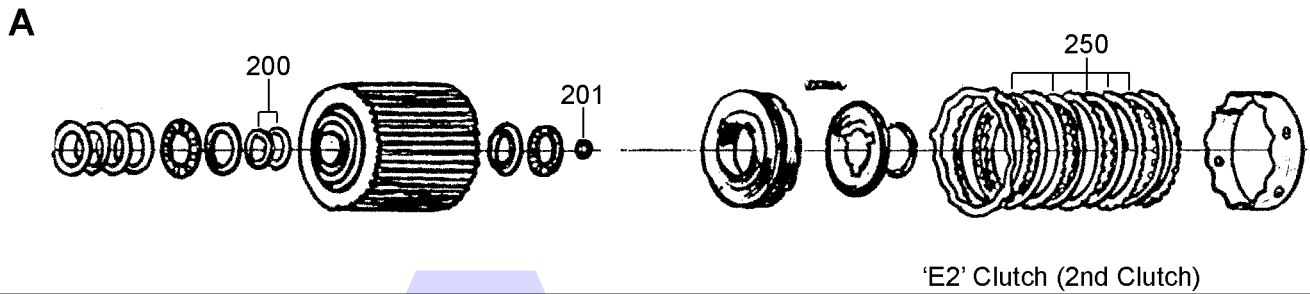

# RENAULT 4141

## 3 SPEED IN LINE FWD (Electronic Control)

AUTOMATIC CHOICE

THE AUTOMATIC TRANSMISSION PARTS WAREHOUSE

## 3 SPEED IN LINE FWD (Electronic Control)

AUTOMATIC CHOICE

THE AUTOMATIC TRANSMISSION PARTS WAREHOUSE

ILL NO.	DESCRIPTION	YEARS	QTY	PART NO
<b>KITS</b>				
Kit	Overhaul Kit .....	81-ON	1	4141.OHK01
Kit	Gasket & Seal .....	81-ON	1	4141.GSK01
Kit	Gasket + Seal Kit (OEM) .....	81-ON	1	4141.GSK01
<b>GASKETS</b>				
Kit	Gasket .....	81-ON	1	4141.GK01
100F	Pan Gasket .....	81-ON	1	4141.GAS01
101F	Valve Body Gasket .....	81-ON	1	4141.GAS04
<b>RUBBER COMPONENTS</b>				
Kit	Rubber Kit .....	81-ON	1	4141.ORK01
<b>METAL CLAD SEALS</b>				
150E	Front Planetary Shaft (65mm x 45mm x 10mm) .....	81-ON	1	4141.MCS02
151E	Rear Planetary Shaft (42mm x 30mm x 7mm) .....	81-ON	1	4141.MCS03
152F	Converter Seal (70mm x 48mm x 10mm) .....	81-ON	1	4141.MCS01
NI	Differential Seal Metal Case (58mm x 36mm x 20mm) .....	81-ON	2	4141.MCS05
NI	Differential Seal Rubber Case (58mm x 42mm x 13mm) .....	81-ON	2	4141.MCS04
<b>SEALING RINGS</b>				
Kit	Sealing Ring Kit .....	81-ON	1	4141.SRK01
200A	Shaft Sealing Ring Spigot in Case Large .....	81-ON	2	4141.SSR02
201A	Shaft Sealing Ring Spigot in Case Small .....	81-ON	1	4141.SSR01
202B	Shaft Sealing Ring .....	81-ON	1	4141.SSR03
'E1'	Clutch Drum .....	81-ON	1	4141.SSR03
<b>FRICTION PLATES</b>				
Kit	Friction Plate (Alto) .....	81-ON	1	4141.FRK51
250A	'E2' (Intermediate/2nd Clutch) (132.6mm OD x 2.50mm x 30T) .....	81-ON	4	TH180.FRP02
251B	'E1' (High/3rd Clutch) (98.3mm OD x 2.50mm x 12T) .....	81-ON	4	TH180.FRP01
252C	'F2' (Low Brake) (162.6mm OD x 2.50mm x 36T) .....	81-ON	4	TH180.FRP03
253D	'F1' (Reverse Brake) (162.6mm OD x 2.50mm x 36T) .....	81-ON	3	TH180.FRP03
<b>STEEL PLATES</b>				
Kit	Steel Plate (Alto) .....	81-ON	1	4141.STK51
<b>PRESSURE PLATES</b>				