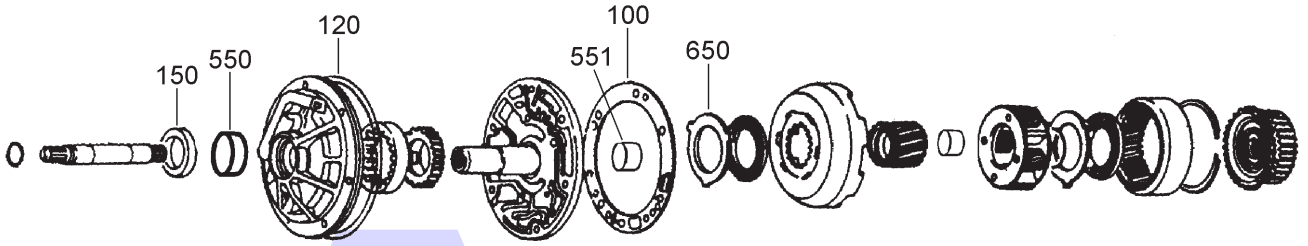

NISSAN, MAZDA JATCO 3N71B, 4N71B, N4A-EL 3 & 4 SPEED RWD (Electronic & Hydraulic Control)

AUTOMATIC CHOICE

THE AUTOMATIC TRANSMISSION PARTS WAREHOUSE

A

PUMP AND OVERDRIVE PLANET

B

Overdrive)WC Assy

OVERDRIVE CLUTCH AND CASE