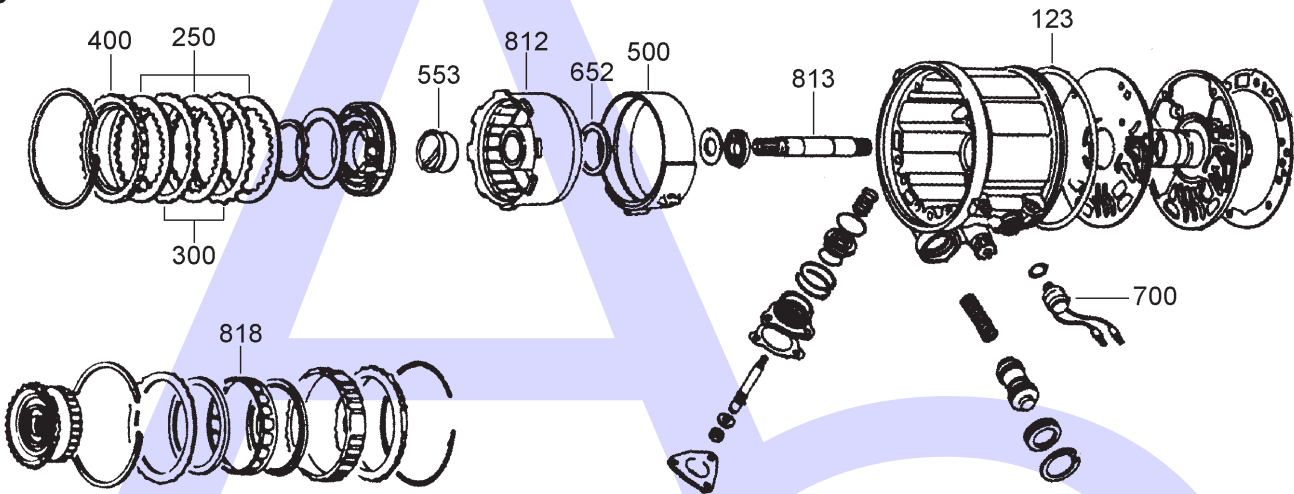

NISSAN, MAZDA JATCO 3N71B, 4N71B, N4A-EL 3 & 4 SPEED RWD (Electronic & Hydraulic Control)

AUTOMATIC CHOICE

THE AUTOMATIC TRANSMISSION PARTS WAREHOUSE

A

PUMP AND OVERDRIVE PLANET

B

Overdrive)WC Assy

OVERDRIVE CLUTCH AND CASE

C

DIRECT AND FORWARD CLUTCHES

D

PLANET SETS

NISSAN, MAZDA JATCO 3N71B, 4N71B, N4A-EL 3 & 4 SPEED RWD (Electronic & Hydraulic Control)

AUTOMATIC CHOICE

THE AUTOMATIC TRANSMISSION PARTS WAREHOUSE

E

LOW REVERSE BRAKE

F

GOVERNOR AND OUTPUT SHAFT

G

CASE AND PAN

NISSAN, MAZDA JATCO 3N71B, 4N71B, N4A-EL 3 & 4 SPEED RWD (Electronic & Hydraulic Control)

AUTOMATIC CHOICE

THE AUTOMATIC TRANSMISSION PARTS WAREHOUSE

ILL NO.	DESCRIPTION	YEARS	QTY	PART NO
HARD PARTS				
812B	Overdrive Drum (4N71B)	82-ON	1	L4N.DRU02
813B	Intermediate Shaft (Taxi).....	82-ON	1	L4N.SH01
818B	Overdrive Sprag (4 Speed).....	82-ON	1	L4N.OWC01
824C	Drum, Direct Clutch.....	71-ON	1	L4N.DRU01
836E	Low Clutch Sprag (3/4Speed)	71-ON	1	L3N.OWC01
SPECIAL ITEMS				
TOOLS & MANUALS				
NI	ATSG Rebuild Manual (4N71B).....	82-ON	AR	L4N.MAN01
NI	ATSG Rebuild Manual (N4A-EL).....	82-ON	AR	N4AEL.MAN01