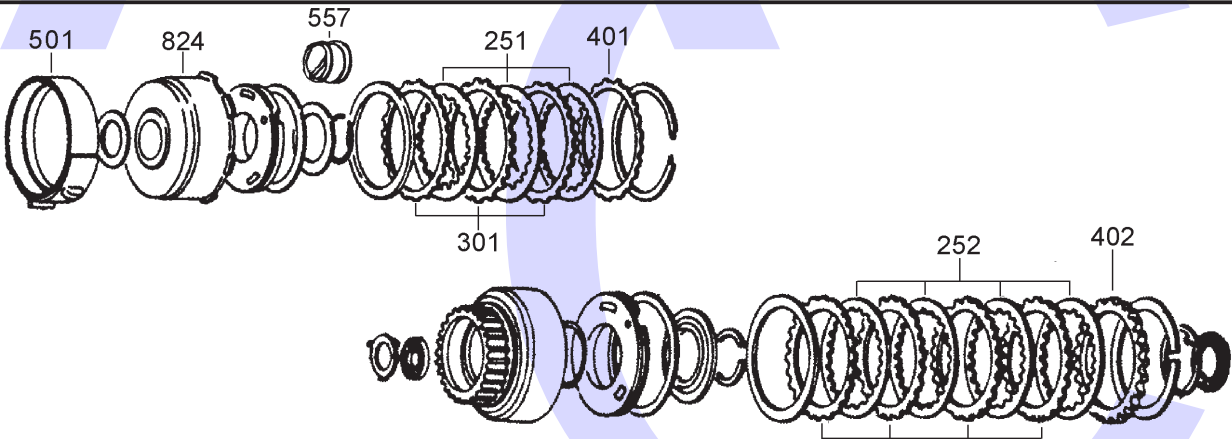

DIRECT AND FORWARD CLUTCHES