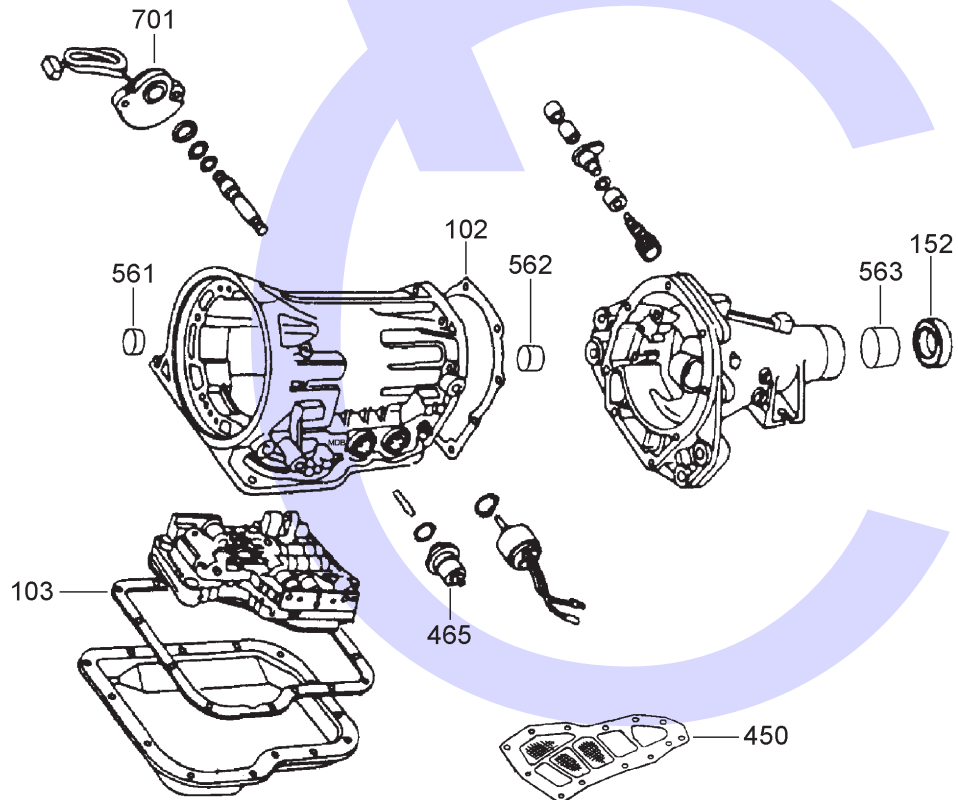

LOW REVERSE BRAKE

F

GOVERNOR AND OUTPUT SHAFT

G

CASE AND PAN

NISSAN, MAZDA JATCO 3N71B, 4N71B, N4A-EL 3 & 4 SPEED RWD (Electronic & Hydraulic Control)

AUTOMATIC CHOICE

THE AUTOMATIC TRANSMISSION PARTS WAREHOUSE

ILL NO.	DESCRIPTION	YEARS	QTY	PART NO
FRICTION PLATES Cont...				
251C	Direct All (116mm OD x 1.50mm x 44T)...	71-ON	3-5	L3N.FRP01
252C	Forward All (116mm OD x 1.50mm x 44T)...	71-ON	3-5	L3N.FRP01
253E	Low & Reverse All (131mm OD x 2.00mm x 51T) ..	71-ON	4-7	L3N.FRP02
STEEL PLATES				
Kit	Steel Plate (Alto) (3N71B, L3N71B) (Internal Servo Jatco Only)	71-87	1	L3N.STK51
Kit	Steel Plate (Alto) (3N71B, L3N71B) (Jatco & Ford)	71-87	1	L3N.STK52
Kit	Steel Plate (Alto) (L4N71B, E4N71B)	83-85	1	L4N.STK51
Kit	Steel Plate (Alto) (L4N71B, E4N71B)	1986	1	L4N.STK52
Kit	Steel Plate (Alto) (L4N71B, E4N71B)	87-93	1	L4N.STK53
Kit	Steel Plate (Alto) (N4A-EL, N4A-HL, NC4A-EL) (929, RX7).....	86-92	1	N4AEL.STK51
Kit	Steel Plate (Alto) (N4A-EL, N4A-HL, NC4A-EL) (MIATA, MPV, B2600)	89-97	1	N4AEL.STK52
300B	Overdrive 4N71B (92mm ID x 2.00mm x 28T)	82-ON	2-3	L3N.STP01
300B	Overdrive 4N71B (91mm ID x 1.50mm x 28T)	82-ON	2-3	F3A.STP01
300B	Overdrive N4AEL (92mm ID x 2.50mm x 28T)	82-ON	3	L4N.STP01
301C	Direct Flat All (92mm ID x 2.00mm x 28T)	71-ON	6	L3N.STP01
302C	Forward Flat All (92mm ID x 2.00mm x 28T)	71-ON	5	L3N.STP01
302C	Forward Flat All (91mm ID x 1.50mm x 28T)	71-ON	5	F3A.STP01
303E	Low & Reverse Flat All (106mm ID x 1.90mm x 13T)	71-ON	4-7	L3N.STP02
PRESSURE PLATES				
400B	Pressure Plate Overdrive (6.35mm Thick)	82-ON	1	L4N.PP01
401C	Pressure Plate Direct (6.35mm Thick)	71-ON	1	L4N.PP01
402C	Pressure Plate Forward (6.35mm Thick)	71-ON	1	L4N.PP01
SPRINGS & CIRCLIPS				
FILTERS				
Kit	Filter Kit L4N71B.....	82-ON	1	L4N.FILKIT01
450G	Filter 3 Speed	71-ON	1	L3N.FIL01
450G	Filter 4 Speed (Except N4A)	82-ON	1	L4N.FIL01
451F	Governor Filter	82-ON	1	L4N.FIL02