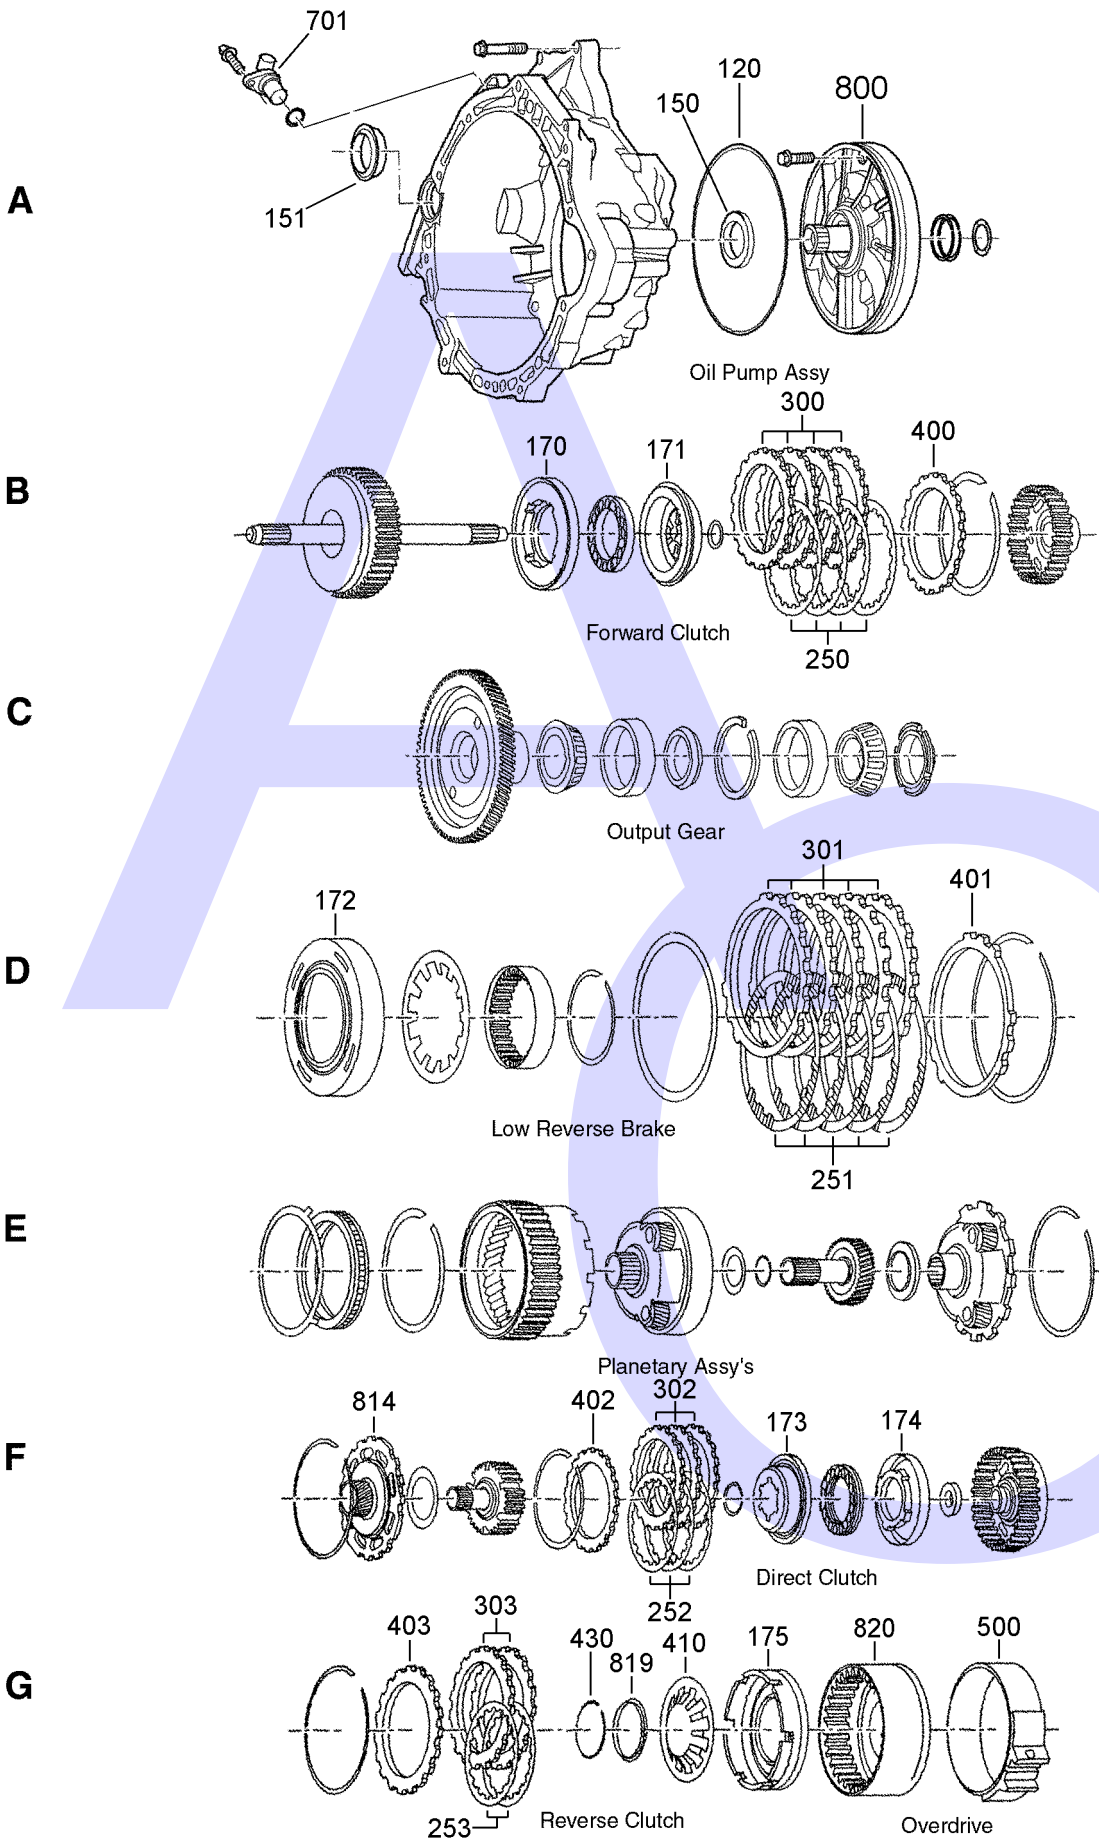

4F27E (Ford Focus) & MAZDA FN4A-EL 4 SPEED FWD (Full Electronic Control)

AUTOMATIC CHOICE

THE AUTOMATIC TRANSMISSION PARTS WAREHOUSE