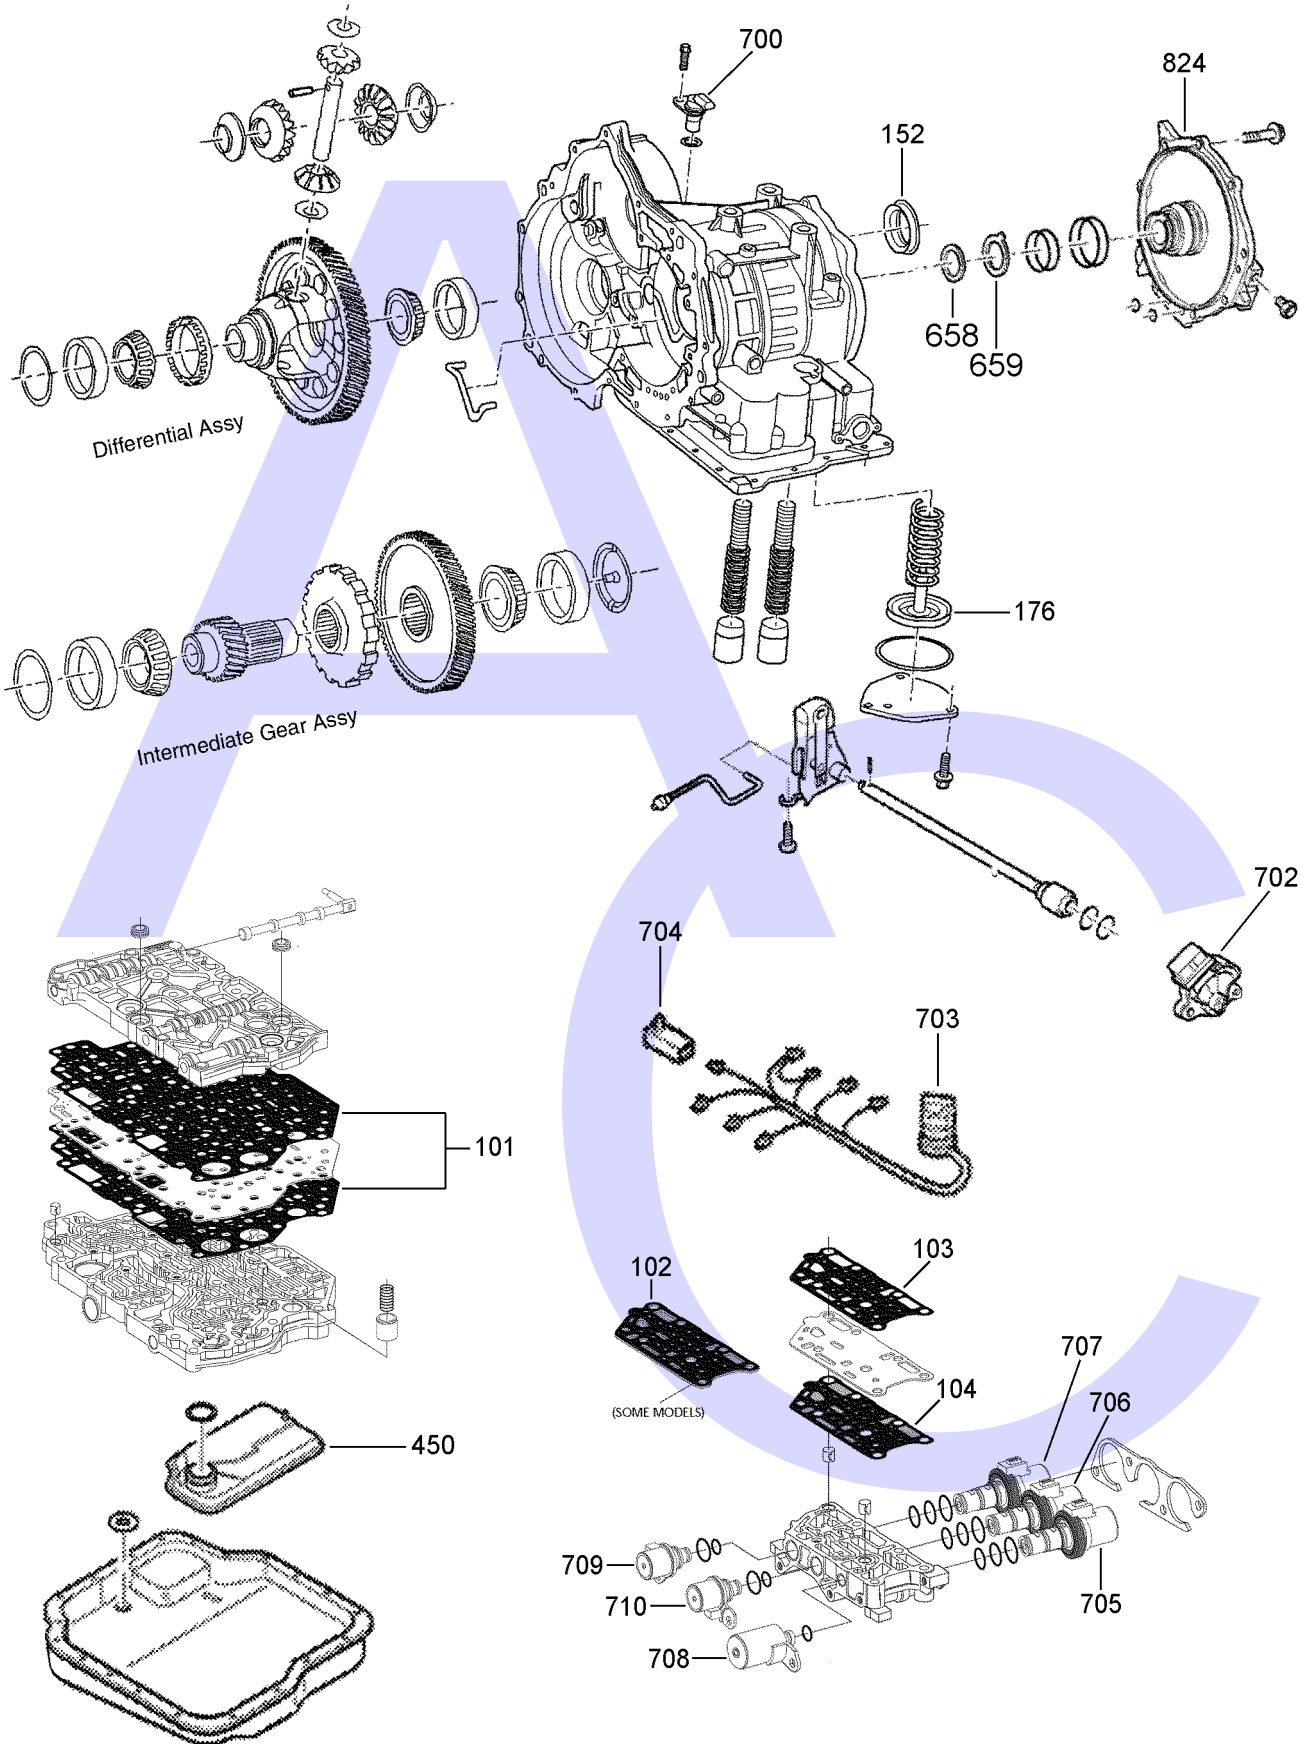

AUTOMATIC CHOICE

THE AUTOMATIC TRANSMISSION PARTS WAREHOUSE

H

4F27E (Ford Focus) & MAZDA FN4A-EL

4 SPEED FWD (Full Electronic Control)

AUTOMATIC CHOICE

THE AUTOMATIC TRANSMISSION PARTS WAREHOUSE

ILL NO.	DESCRIPTION	YEARS	QTY	PART NO
KITS				
Kit	Overhaul Kit Ford 4F27E (Transtec) (With Bonded Pistons).....	00-ON	1	4F27E.OHK01
Kit	Overhaul Kit Ford 4F27E (Precision) (With Bonded Pistons).....	00-ON	1	4F27E.OHK51
Kit	Overhaul Kit Mazda FN4A-EL (Transtec) (With Bonded Pistons).....	99-ON	1	4F27E.OHK02
Kit	Overhaul Kit Mazda FN4A-EL (Transtec) (Without Bonded Pistons).....	99-ON	1	4F27E.OHK04
Kit	Overhaul Kit Mazda FN4A-EL (Precision) (With Bonded Pistons).....	99-ON	1	4F27E.OHK52
GASKETS				
NI	Pan Gasket Ford/Mazda (Duraprene).....	99-ON	1	4F27E.GAS01
101H	Main Valve Body Gasket.....	99-ON	2	4F27E.GAS02
102H	Solenoid Gasket (Moulded with Spacer Plate)....	99-ON	1	4F27E.GAS05
103H	Upper Solenoid Body Gasket ...	99-ON	1	4F27E.GAS04
104H	Lower Solenoid Body Gasket ...	99-ON	1	4F27E.GAS03
RUBBER COMPONENTS				
120A	Pump Lathe Cut Seal Ford Only).....	00-ON	1	4F27E.SQR01
120A	Pump 'O' Ring (Mazda Only)	99-ON	1	4F27E.OR01
METAL CLAD SEALS				
150A	Converter Seal.....	00-ON	1	4F27E.MCS01
151A	Axle Seal R/H Side (Ford Only).....	00-ON	1	4F27E.MCS02
151A	Axle Seal R/H Side (Mazda Only).....	99-ON	1	4F27E.MCS03
152H	Axle Seal L/H Side (Ford Only).....	00-ON	1	4F27E.MCS02
152H	Axle Seal L/H Side (Mazda Only).....	99-ON	1	4F27E.MCS03
MOULDED PISTONS				
170B	Forward Clutch Apply Piston.....	99-ON	1	4F27E.PIS03
171B	Forward Clutch Balance Piston	99-ON	1	4F27E.PIS04
172D	Low/Reverse Brake Piston	99-ON	1	4F27E.PIS07
173F	Direct Clutch Apply Piston	99-ON	1	4F27E.PIS05
174F	Direct Clutch Balance Piston	99-ON	1	4F27E.PIS06
175G	Reverse Clutch (Short Mazda Only).....	99-ON	1	4F27E.PIS01
175G	Reverse Clutch (Tall Ford Only)	99-ON	1	4F27E.PIS02
176H	Servo Piston (Overdrive)	99-ON	1	4F27E.SER01
SEALING RINGS				
Kit	Shaft Sealing Ring Kit.....	99-ON	1	4F27E.SRK01